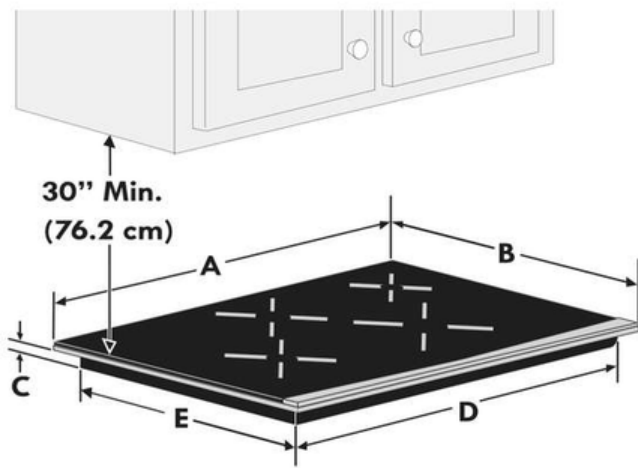

Display

Control Location	Front
Display Interface Color	Red

Dimensions and Volume

Height	2 7/8"
Width	36 3/4"
Depth	21 3/8"
Cutout Height	3 5/8"
Minimum Cutout Width	33 7/8"
Minimum Cutout Depth	19 1/8"
Maximum Cutout Width	36 1/8"
Maximum Cutout Depth	20 1/2"

GCCI3667AB

Version : 11/21

Cooktop Dimensions

Cooktop Cutout Dimensions

COOKTOP DIMENSIONS					CUTOUT DIMENSIONS				
A. WIDTH	B. DEPTH	C. HEIGHT	D. WIDTH	E. DEPTH	F. WIDTH		G. DEPTH		H. HEIGHT
					Min.	Max.	Min.	Max.	
36 ³ / ₄ (93.4)	21 ³ / ₈ (54.4)	2 ⁷ / ₈ (7.3)	33 ⁵ / ₈ (85.4)	18 ⁷ / ₈ (47.9)	33 ⁷ / ₈ (86.0)	36 ¹ / ₈ (91.8)	19 ¹ / ₈ (48.6)	20 ¹ / ₂ (52.1)	3 ⁵ / ₈ (9.2)