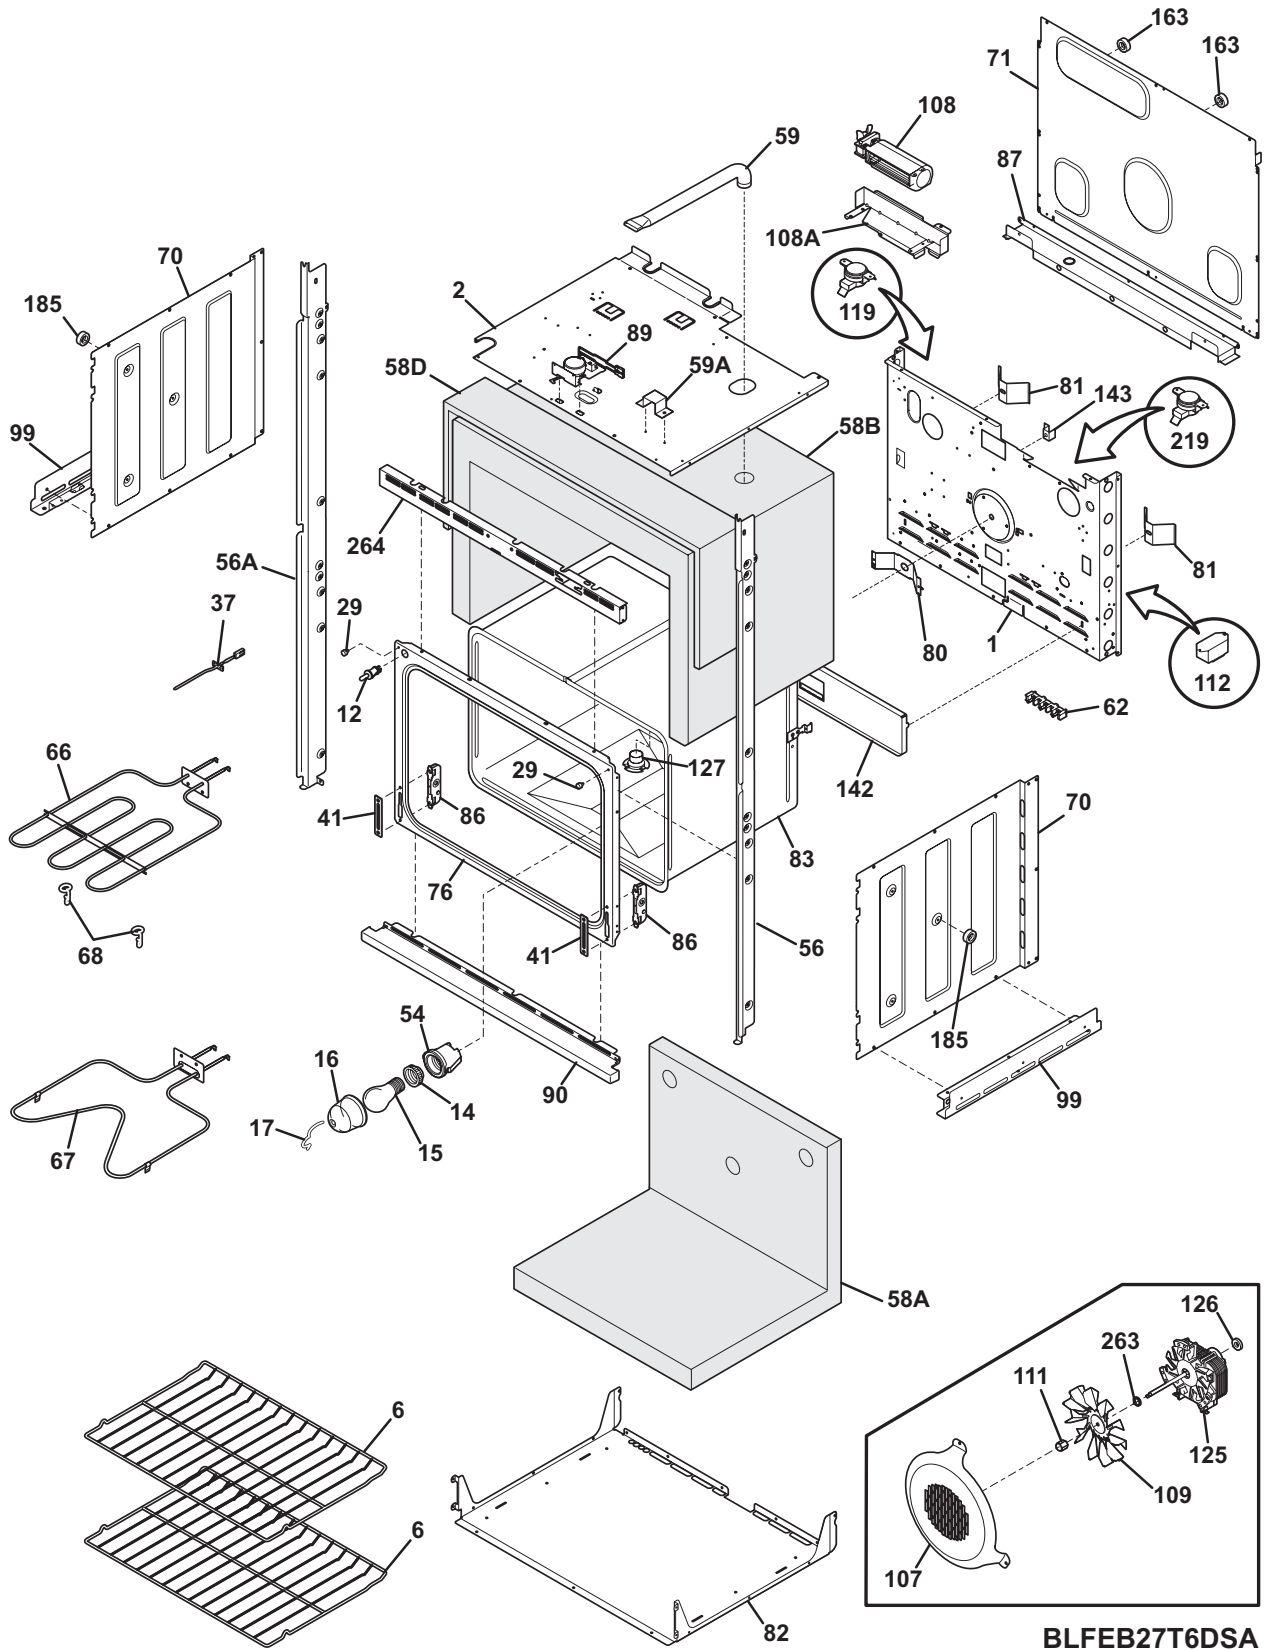

LOWER OVEN

BLFEB27T6DSA

LOWER OVEN

Model Index: A FEB27T6D (FEB27T6DBA)
B FEB27T6D (FEB27T6DQA)
C FEB27T6D (FEB27T6DSA)

POS. NO	PART NO.		DESCRIPTION
1	318259210	A B C	Back, main
2	318258910	A B C	Shield, insulation, upper
6	318262602	A B C	Rack, oven, (2)
12 #	318089917	A B C	Switch, light
*	3015722	A B C	Clip, wire retainer
14	318224000	A B C	Receptacle, oven light
14*	318268099	A B C	Insulation, oven light
15	5303013071	A B C	Bulb/Lamp, oven light
16	3201911	A B C	Cover, oven light, glass
17	5304400195	A B C	Retainer, light cover
29	318147411	A B C	Bumper, door, (2)
37 #	316217002	A B C	Probe, oven temp
41	5303310526	A B C	Cover, hinge cutout
54	318222400	A B C	Housing, oven light
56	318259914	A - -	Trim, side filler, black, RH
56	318259916	- B -	Trim, side filler, bisque, RH
56	318259912	- - C	Trim, side filler, white, RH
56A	318259915	A - -	Trim, side filler, black, LH
56A	318259917	- B -	Trim, side filler, bisque, LH
56A	318259913	- - C	Trim, side filler, white, LH
58A	318133795	A B C	Insulation, oven wrapper, back/bottom
58B	318133794	A B C	Insulation, oven wrapper, top/sides
58D	318133793	A B C	Insulation, 1/2" thick, 43 x 9.5
59	318072560	A B C	Duct, oven vent
59A	318261600	A B C	Bracket, vent tube
62	316056000	A B C	Terminal Block
62*	5303323139	A B C	Screw, 10-24 x 0.906
62*	5303323144	A B C	Nut, 10-32
66 #	318255601	A B C	Element, broil, 3400W
67 #	318255103	A B C	Element, bake, 2300W
68	5304403015	A B C	Support, element hanger
70	318259100	A B C	Shield, insulation, sides, (2)
71	318260001	A B C	Panel, rear box
76	318056222	A B C	Front, oven
80	5303320846	A B C	Plate, oven mtg
81	318192400	A B C	Spring, oven
82	318258710	A B C	Shield, insulation, lower
83	318261503	A B C	Liner, oven assy
86	5303310524	A B C	Receptacle, hinge
87	318260601	A B C	Bracket, cable mtg.
89#	318261201	A B C	Motor, latch assy
*	318231705	A B C	Harness, latch
90	318259711	A - -	Trim, oven front, black, bottom
90	318259712	- B -	Trim, oven front, bisque, bottom
90	318259710	- - C	Trim, oven front, white, bottom
99	318256200	A B C	Bracket, side, bottom, (2)
107	318219401	A B C	Cover, fan
108#	318073018	A B C	Motor, blower