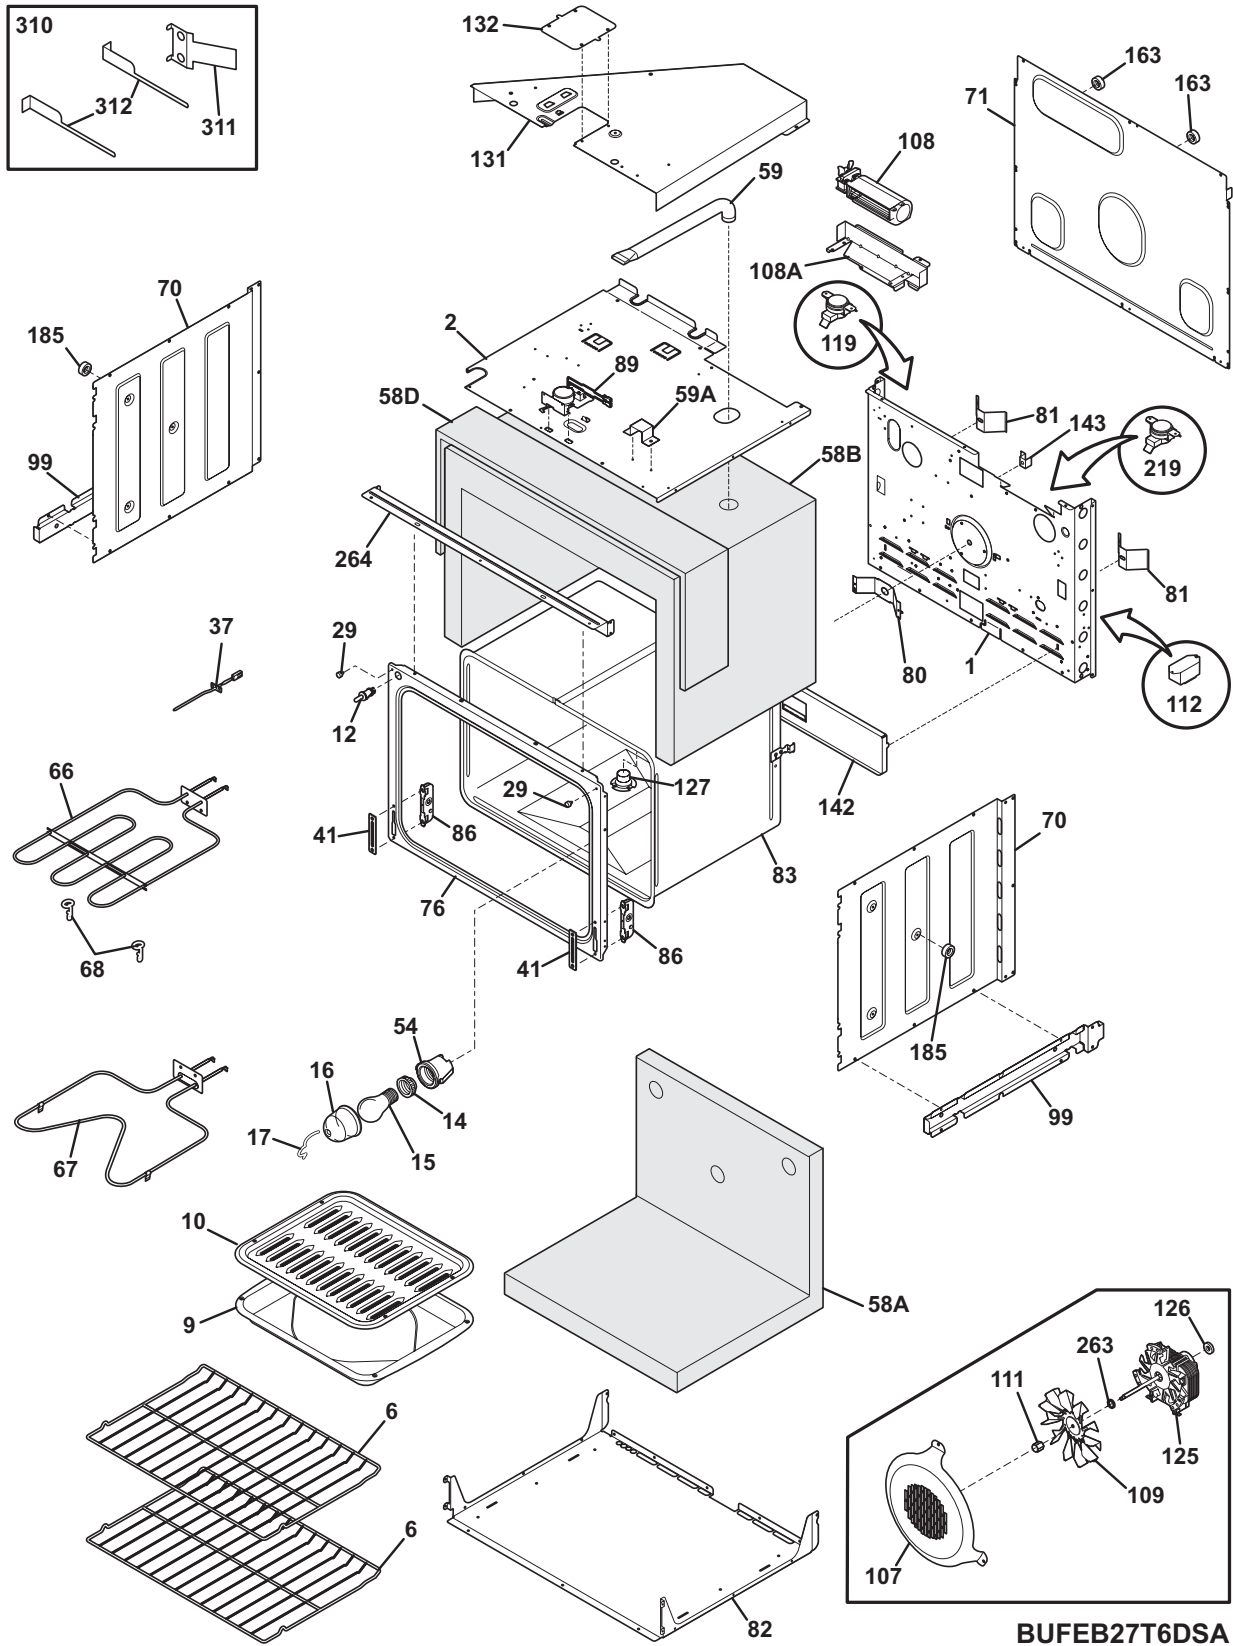

UPPER OVEN

BUFEB27T6DSA

UPPER OVEN

Model Index: A FEB27T6D (FEB27T6DBA)
B FEB27T6D (FEB27T6DQA)
C FEB27T6D (FEB27T6DSA)

POS. NO	PART NO.		DESCRIPTION
1	318259210	A B C	Back, main
2	318258910	A B C	Shield, insulation, upper
6	318262602	A B C	Rack, oven, (2)
9	5303317977	A B C	Pan, broiler
10	5303317976	A B C	Insert, broiler pan
12 #	318089917	A B C	Switch, light
*	3015722	A B C	Clip, wire retainer
14	318224000	A B C	Receptacle, oven light
14*	318268099	A B C	Insulation, oven light
15	5303013071	A B C	Bulb/Lamp, oven light
16	3201911	A B C	Cover, oven light, glass
17	5304400195	A B C	Retainer, light cover
29	318147411	A B C	Bumper, door, (2)
37 #	316217002	A B C	Probe, oven temp
41	5303310526	A B C	Cover, hinge cutout
54	318222400	A B C	Housing, oven light
58A	318133795	A B C	Insulation, oven wrapper, back/bottom
58B	318133794	A B C	Insulation, oven wrapper, top/sides
58D	318133793	A B C	Insulation, 1/2" thick, 43 x 9.5
59	318072560	A B C	Duct, oven vent
59A	318261600	A B C	Bracket, vent tube
66 #	318255601	A B C	Element, broil, 3400W
67 #	318255103	A B C	Element, bake, 2300W
68	5304403015	A B C	Support, element hanger
70	318259100	A B C	Shield, insulation, sides, (2)
71	318260001	A B C	Panel, rear box
76	318056222	A B C	Front, oven
80	5303320846	A B C	Plate, oven mtg
81	318192400	A B C	Spring, oven
82	318258710	A B C	Shield, insulation, lower
83	318261503	A B C	Liner, oven assy
86	5303310524	A B C	Receptacle, hinge
89#	318261200	A B C	Motor, latch assy
*	318231705	A B C	Harness, latch
99	318252800	A B C	Support, side
*	5303300265	A B C	Screw, 8-18 x 0.500, chrome, (3)
107	318219401	A B C	Cover, fan
108#	318073018	A B C	Motor, blower
*	08016432	A B C	Screw, truss head, 8-18 x 0.375
108A	318251300	A B C	Bracket, fan support
109	316136400	A B C	Blade, fan
111	316136600	A B C	Nut, fan retainer
112#	318112701	A B C	Relay
119#	318004900	A B C	Switch, thermal
125#	316415800	A B C	Motor, fan
126	318142100	A B C	Washer, motor, RH, convection
127	5303310542	A B C	Adapter, vent tube, with converter
131	318272900	A B C	Box, vent