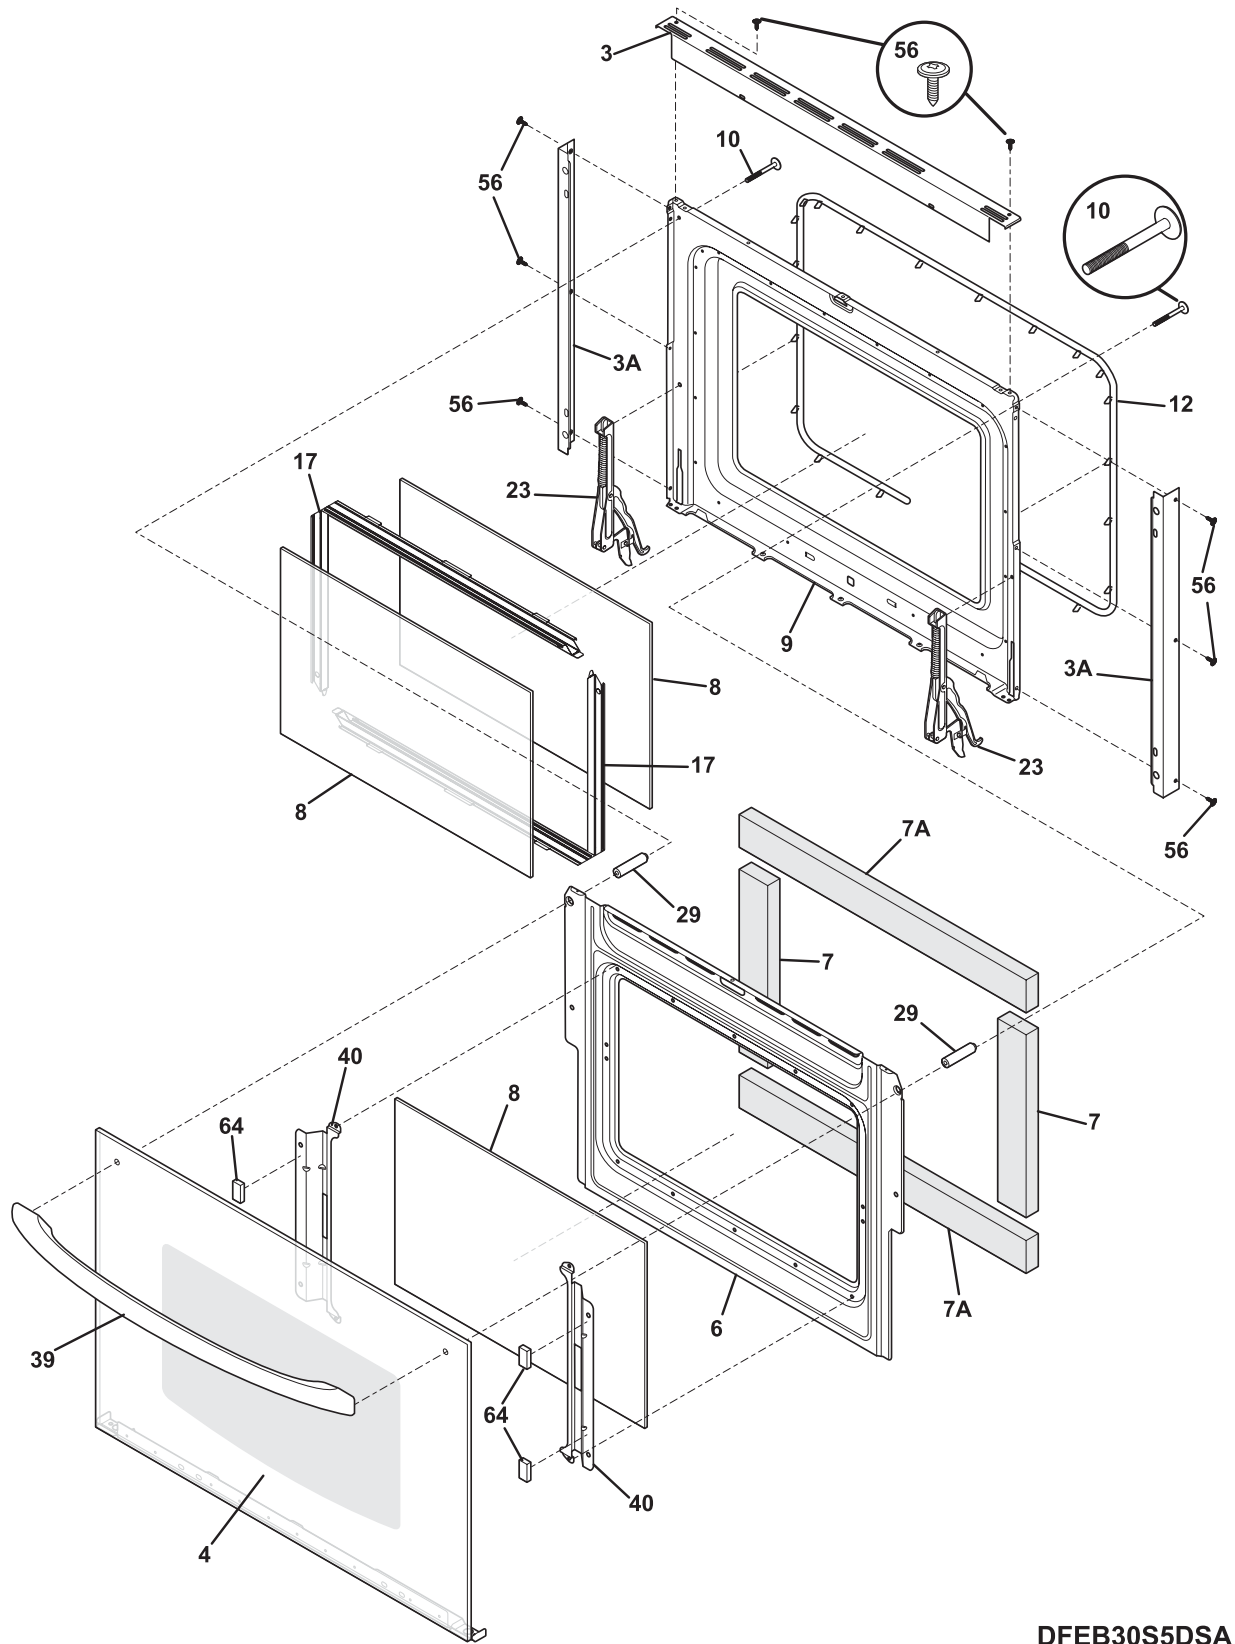

DOOR

DFEB30S5DSA

DOOR

Model Index: A FEB27T6D (FEB27T6DBA)
                          B FEB27T6D (FEB27T6DQA)
                          C FEB27T6D (FEB27T6DSA)

POS. NO	PART NO.		DESCRIPTION
3	318260211	A B C	Trim, oven door, black, upper
3A	318260401	A B C	Trim, oven door, side, (2)
4	318261350	A - -	Glass Assy., oven door, black, outer, w/ trim
4	318261352	- B -	Glass Assy., oven door, bisque, outer, w/ trim
4	318261351	- - C	Glass Assy., oven door, white, outer, w/ trim
6	318260510	A B C	Baffle, door
7	318133792	A B C	Insulation, oven door
7A	318133796	A B C	Insulation, oven door, cavity
8	318212200	A B C	Glass, oven door, heat barrier
9	318259611	A B C	Liner, oven door, upper
10	5304416408	A B C	Screw, 10-24 x 1.750, handle mtg
12	318053125	A B C	Seal, upper door
17	318264700	A B C	Spacer, glass, (2)
23	318024722	A B C	Hinge, upper door, (2)
29	318014402	A B C	Spacer, door
39	318264500	A - -	Handle, oven door, black
39	318264502	- B -	Handle, oven door, bisque
39	318264501	- - C	Handle, oven door, white
40	318242700	A B C	Bracket, glass holder, (2)
56	5304436875	A B C	Screw, 8-18 X 1/2, black
64	318165800	A B C	Spacer, (4)
*	5303323277	A B C	Screw, 8-18 X 13/32