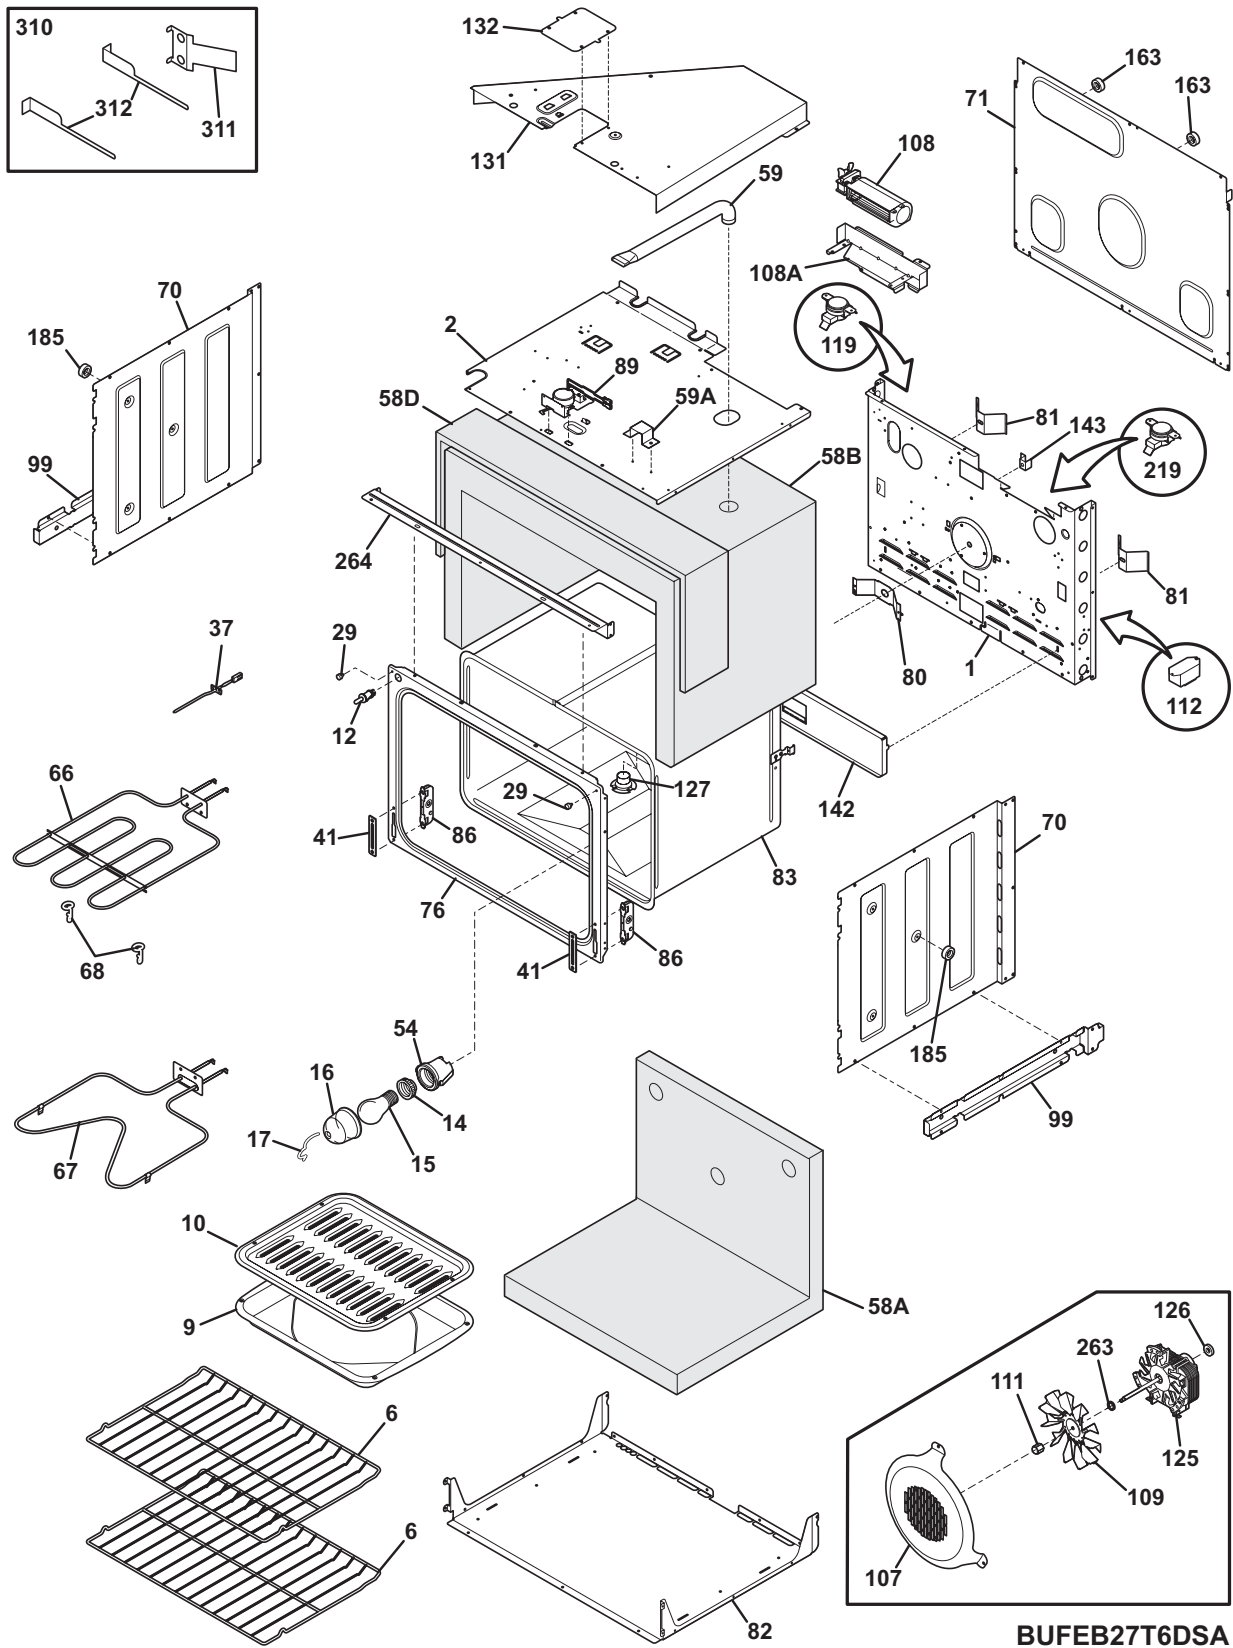

UPPER OVEN

BUFEB27T6DSA

UPPER OVEN

Model Index: A FEB27T6D (FEB27T6DBA)
B FEB27T6D (FEB27T6DQA)
C FEB27T6D (FEB27T6DSA)

POS. NO	PART NO.		DESCRIPTION
132	318003000	A B C	Plate, shield
142	318123910	A B C	Deflector
143	318172904	A B C	Support, wire/glass
163	318014111	A B C	Spacer
185	318014700	A B C	Spacer, oven shield, (4)
219#	318003606	A B C	Thermostat, safety
263	316136500	A B C	Washer, fan motor
264	318257711	A B C	Trim, oven, black, front
310	5304440067	A B C	Cabinet Mounting Kit
311	318246010	A B C	Bracket, cabinet mtg, (2)
311*	5304438005	A B C	Screw, 6 x 1, black
312	318246702	A B C	Tool, cabinet bracket, RH
312	318246703	A B C	Tool, cabinet bracket, LH
*	3201861	A B C	Screw, 6 x 0.375, (4)
*	5303211311	A B C	Screw, 8 x 0.500
*	5303323277	A B C	Screw, 8-18 X 13/32
*	5304436875	A B C	Screw, 8-18 X 1/2, black