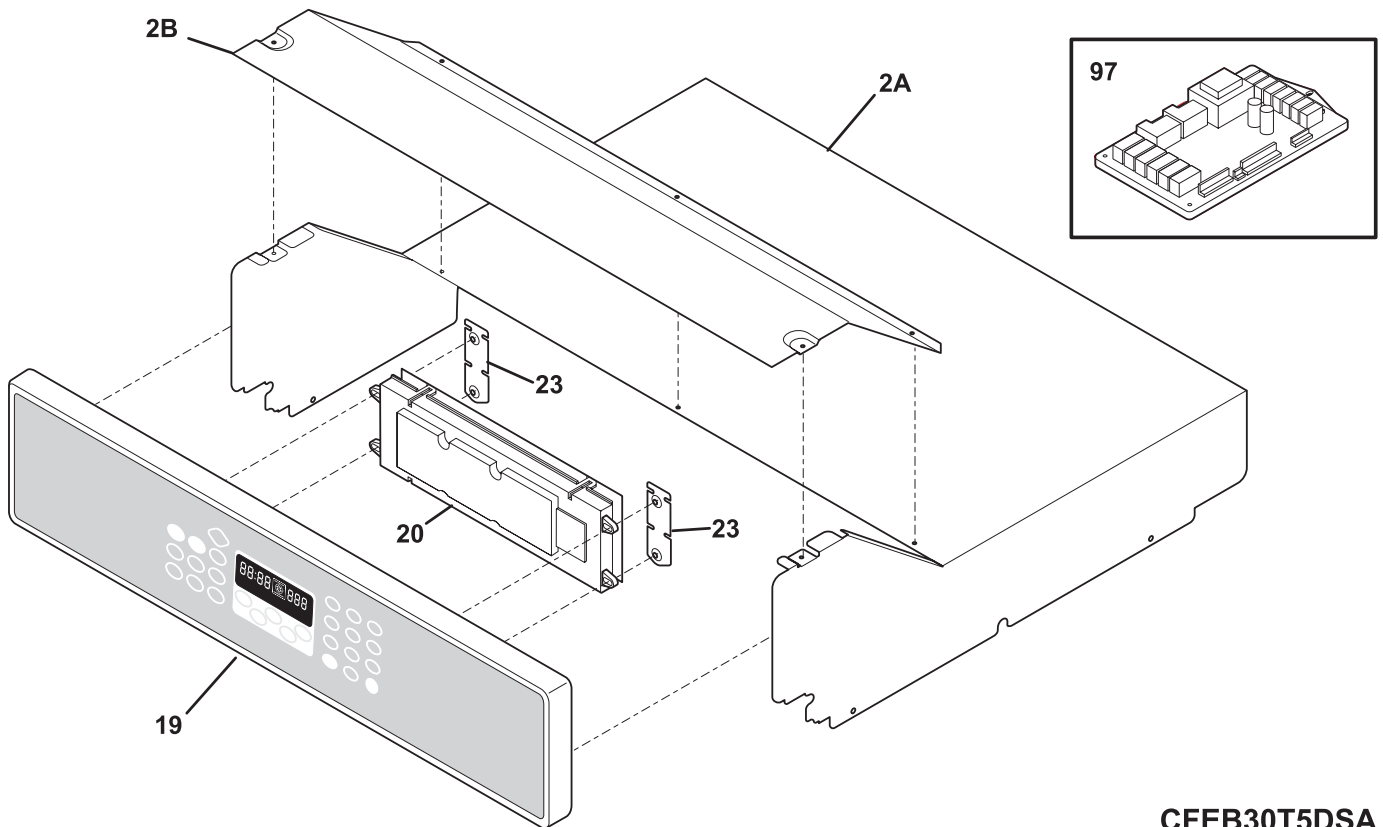

CONTROL PANEL

CFEB30T5DSA

CONTROL PANEL

Model Index: A FEB27T6D (FEB27T6DBA)
 B FEB27T6D (FEB27T6DQA)
 C FEB27T6D (FEB27T6DSA)

POS. NO	PART NO.		DESCRIPTION
2A	318257301	A B C	Shield, oven top
2B	318260102	A B C	Cover, box
19	318274419	A - -	Control Panel Assembly, glass, black, w/ touch pad
19	318274418	- B -	Control Panel Assembly, glass, bisque, w/ touch pad
19	318274417	- - C	Control Panel Assembly, glass, white, w/ touch pad
20 #	316429704	A B C	Control, electronic, 5800W2, dual oven
*	316021107	A B C	Screw, hex head, 8-32, silver
23	318262900	A B C	Bracket, control mtg., (2)
97	316429800	A B C	Board, relay, dual oven
*	318231704	A B C	Harness, wiring, control-relay
*	5303211311	A B C	Screw, 8 x 0.500