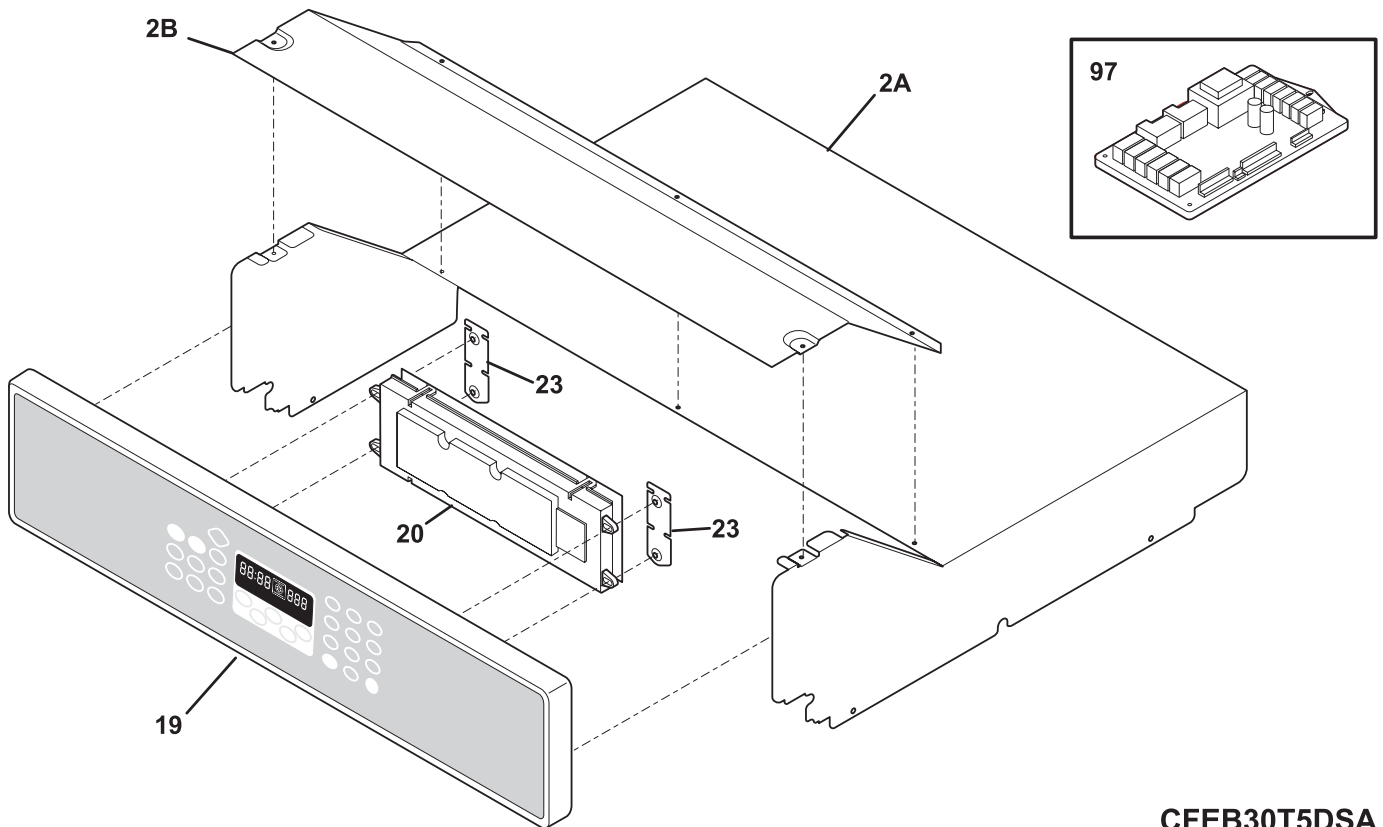

Frigidaire

Factory Parts Catalog

Product No.	FEB30T5DCA
	37054341E40S1
Series	30" double
Color	stainless
Market	North America
Wiring Diagram	318046116
Owner's Guide	318200924
Installation Instructions	318201514
Service Data Sheet	318047305
Timer Guide	318200132

CONTROL PANEL

CFEB30T5DSA

CONTROL PANEL

POS. NO	PART NO.	DESCRIPTION
2A	318257300	Shield, oven top
2B	318260100	Cover, box
19	318274613	Control Panel Assembly, glass, black, w/ touch pad
20 #	316429706	Control, electronic, 5800W1, dual oven
*	316021107	Screw, hex head, 8-32, silver
23	318262900	Bracket, control mtg., (2)
97	316429800	Board, relay, dual oven
*	318231704	Harness, wiring, control-relay
*	5303211311	Screw, 8 x 0.500