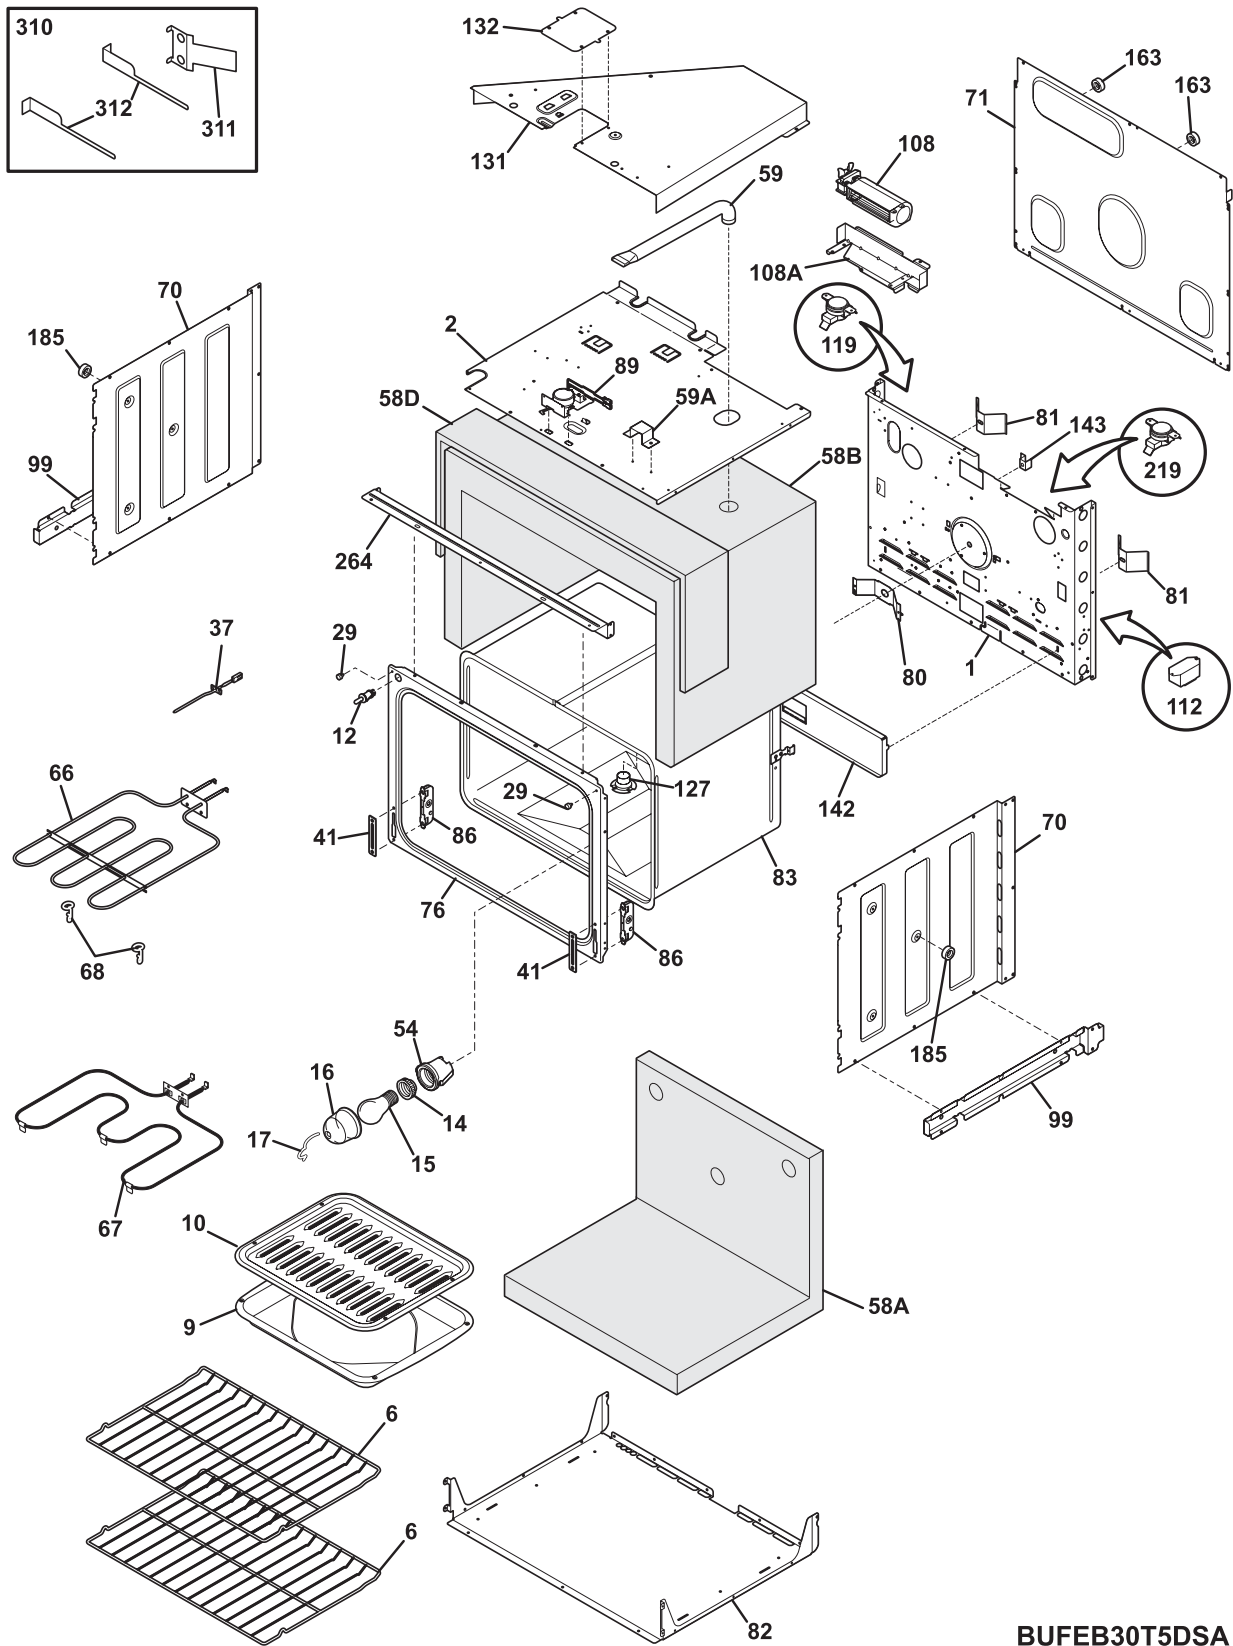

UPPER OVEN

BUFEB30T5DSA

UPPER OVEN

POS. NO	PART NO.	DESCRIPTION
1	318259200	Back, main
2	318258900	Shield, insulation, upper
6	318262502	Rack, oven
9	5303317977	Pan, broiler
10	5303317976	Insert, broiler pan
12 #	318089917	Switch, light
*	3015722	Clip, wire retainer
14	318224000	Receptacle, oven light
14*	318268099	Insulation, oven light
15	5303013071	Bulb/Lamp, oven light
16	3201911	Cover, oven light, glass
17	5304400195	Retainer, light cover
29	318147411	Bumper, door, (2)
37 #	316217002	Probe, oven temp
41	5303310526	Cover, hinge cutout
*	5303325980	Screw, 10-32 x 0.437
54	318222400	Housing, oven light
58A	318133791	Insulation, oven wrapper, back/bottom
58B	318133790	Insulation, oven wrapper, top/sides
58D	318133793	Insulation, 1/2" thick, 43 x 9.5
59	318072560	Duct, oven vent
59A	318261600	Bracket, vent tube
66 #	318255600	Element, broil, 2750W
67 #	318255401	Element, bake, 3400W
68	5304403015	Support, element hanger
70	318259100	Shield, insulation, sides, (2)
71	318260004	Panel, rear box
76	318056217	Front, oven
80	5303320846	Plate, oven mtg
81	318192400	Spring, oven
82	318258700	Shield, insulation, lower
83	318261403	Liner, oven assy
86	5303310524	Receptacle, hinge
89#	318261200	Motor, latch assy
*	318231705	Harness, latch
99	318252800	Support, side
*	5303300265	Screw, 8-18 x 0.500, chrome, (3)
108#	318073018	Motor, blower
*	08016432	Screw, truss head, 8-18 x 0.375
108A	318251300	Bracket, fan support
112#	318112701	Relay
119#	318004900	Switch, thermal
127	5303310542	Adapter, vent tube, with converter
131	318272900	Box, vent
132	318003000	Plate, shield
142	318123910	Deflector
143	318172904	Support, wire/glass
163	318014111	Spacer
185	318014700	Spacer, oven shield, (4)
219#	318003606	Thermostat, safety
264	318257701	Trim, oven, black, front
310	5304440067	Cabinet Mounting Kit
311	318246010	Bracket, cabinet mtg, (2)
311*	5304438005	Screw, 6 x 1, black
312	318246702	Tool, cabinet bracket, RH
312	318246703	Tool, cabinet bracket, LH
*	3201861	Screw, 6 x 0.375, (4)
*	5303211311	Screw, 8 x 0.500
*	5303323139	Screw, 10-24 x 0.906
*	5303323277	Screw, 8-18 X 13/32
*	5304415832	Screw, 8-18 x 0.406
*	5304436875	Screw, 8-18 X 1/2, black