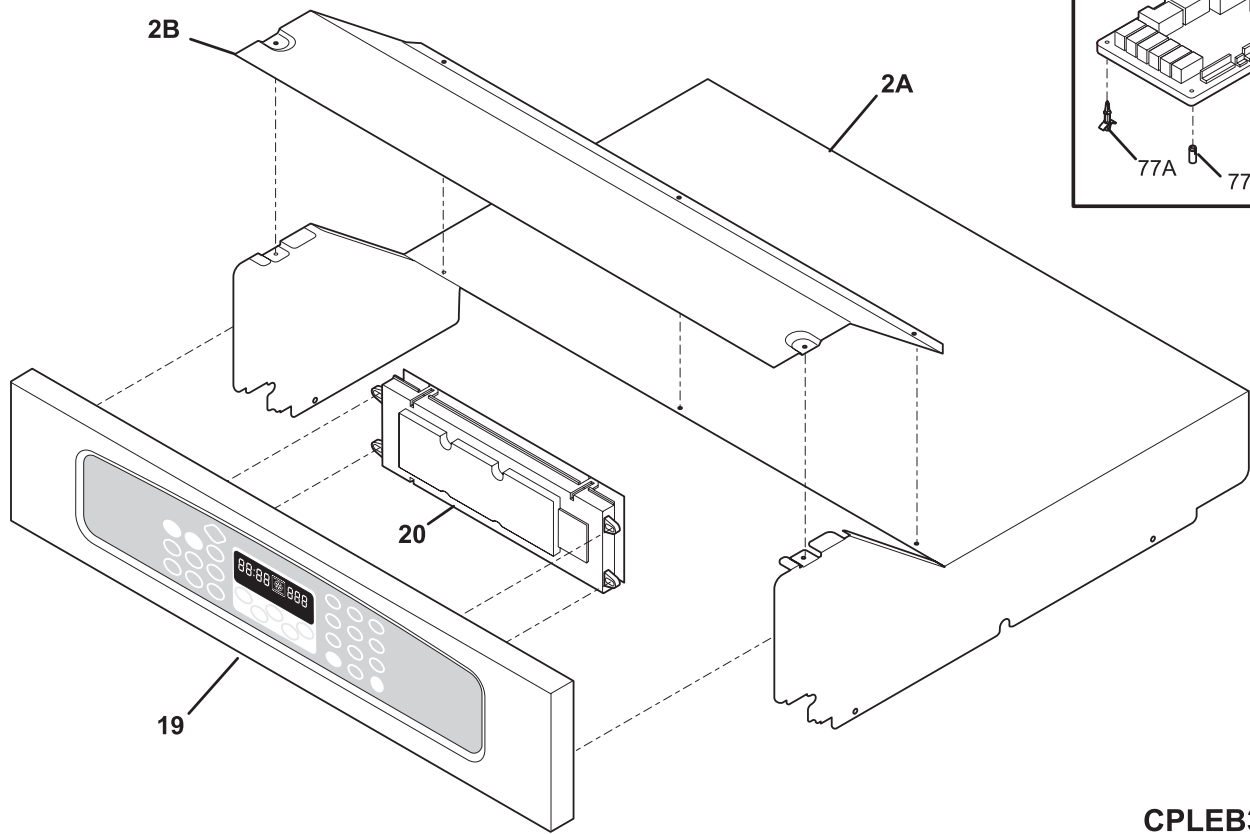

Copyright © 2009 Electrolux Home Products, Inc.
All rights reserved.

CONTROL PANEL

CPLEB30T9FCA

CONTROL PANEL

POS. NO	PART NO.	DESCRIPTION
2A	318257300	Shield, oven top
2B	318260100	Cover, box
19	318271533	Control Panel Assembly, steel/glass, stainless/black, w/touch pad
20 #	316443834	Control, electronic, ES610W2, dual oven
77	316247900	Spacer, power board
77A	316114100	Spacer
97	316443912	Board, relay, dual oven
* #	318370374	Wiring Harness, timer, to relay board
*	5303211311	Screw, 8 x 0.500