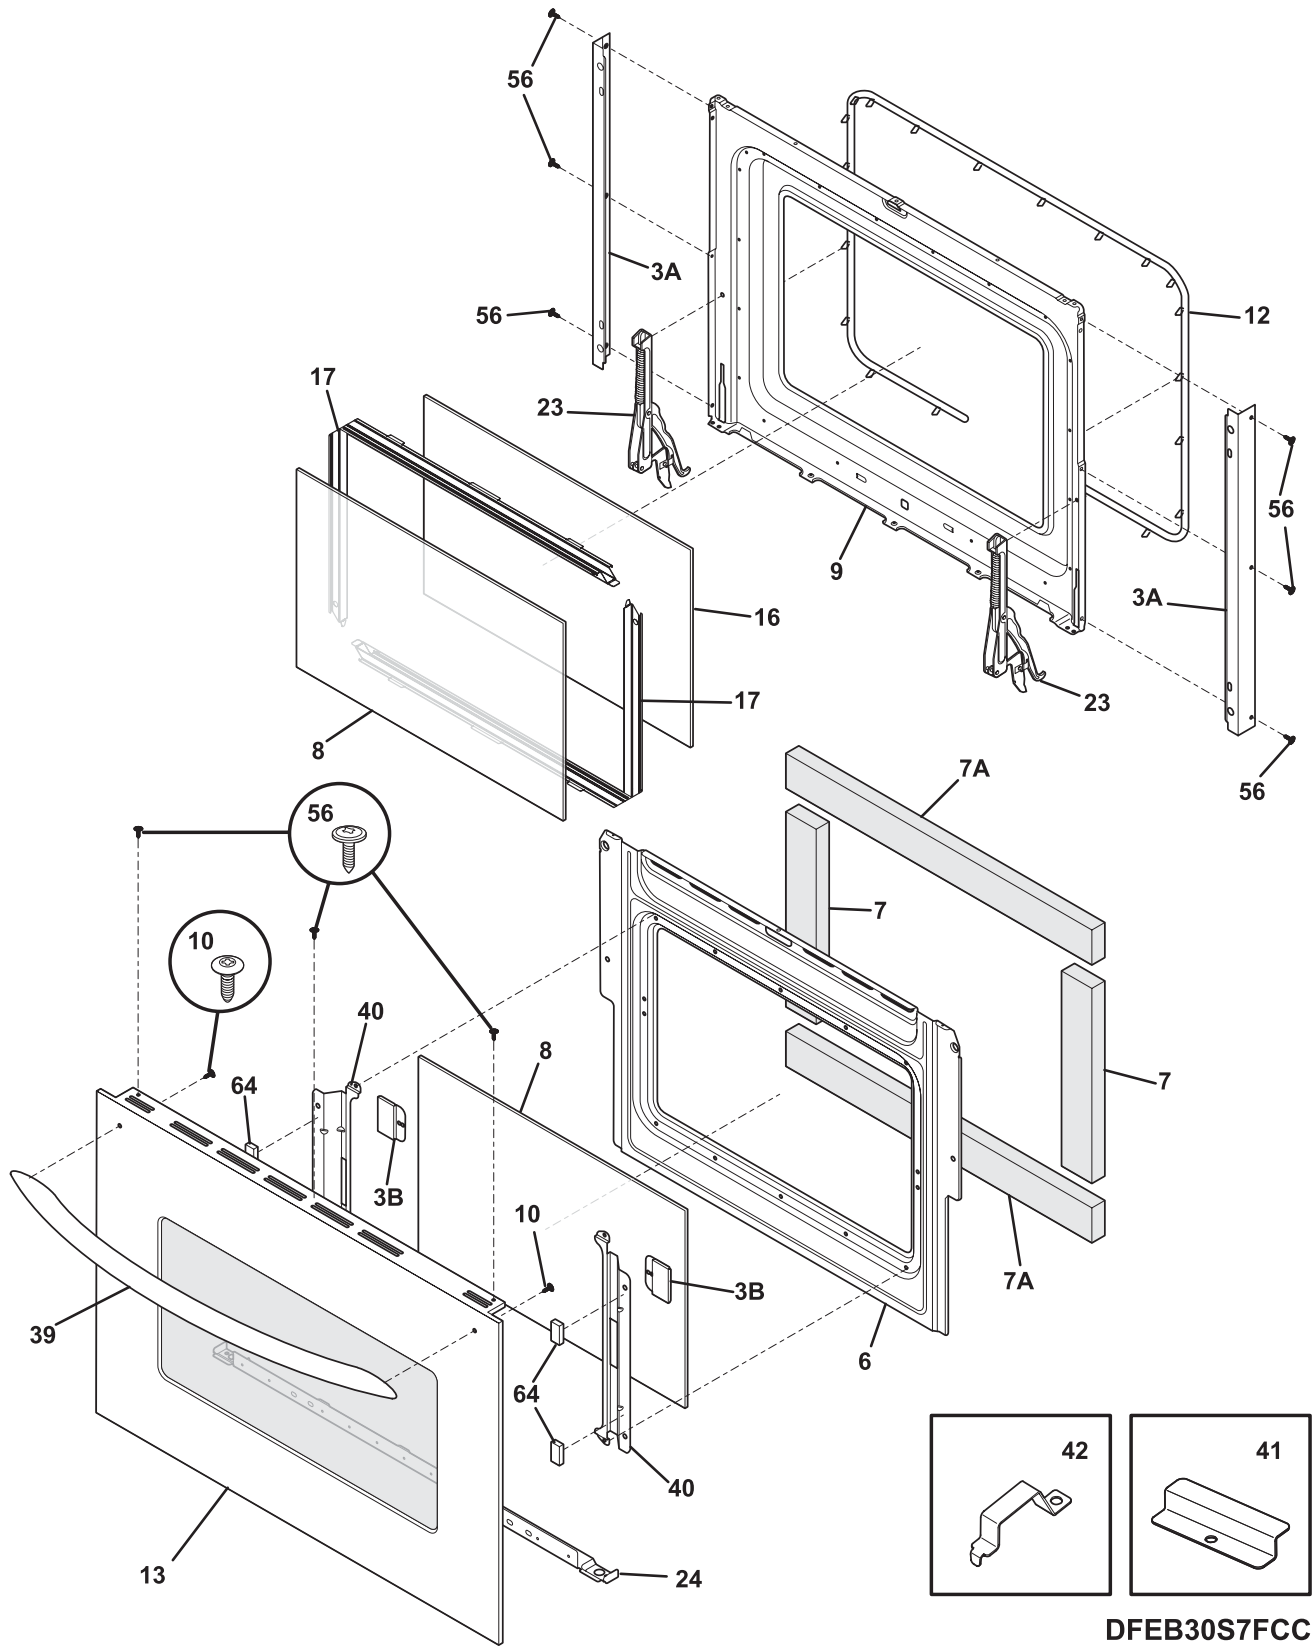

DOORS

DFEB30S7FCC

DOORS

POS. NO	PART NO.	DESCRIPTION
3A	318260401	Trim, oven door, side, (2)
3B	318262101	Cover, rear door, black, (2)
6	318260522	Baffle, door
7	318372000	Insulation, door, (2)
7A	318372002	Insulation, door, (2)
8	316117500	Glass, oven door, heat barrier
9	318360108	Liner, oven door
10	5303308458	Screw, 10-24, (4)
12	318053121	Seal, oven door
13	318272188	Door Assy, glass, stainless steel, outer
16	318212210	Glass, oven door, heat barrier, lower door
17	318264710	Spacer, glass, lower, (2)
23	318567100	Hinge, oven door, (2)
24	318260301	Trim, door, black, lower
39	316246100	Handle, door/drawer, stainless
40	318242702	Bracket, glass holder, door, (2)
41	318370600	Bracket, glass retainer, (2)
42	318382301	Bracket, glass retainer, (4)
56	5304436875	Screw, 8-18 X 1/2, black
64	318165800	Spacer
*	08016432	Screw, truss head, 8-18 x 0.375
*	5303211311	Screw, 8 x 0.500
*	5303300265	Screw, 8-18 X 1/2, (4)
*	5303323277	Screw, 8-18 X 13/32