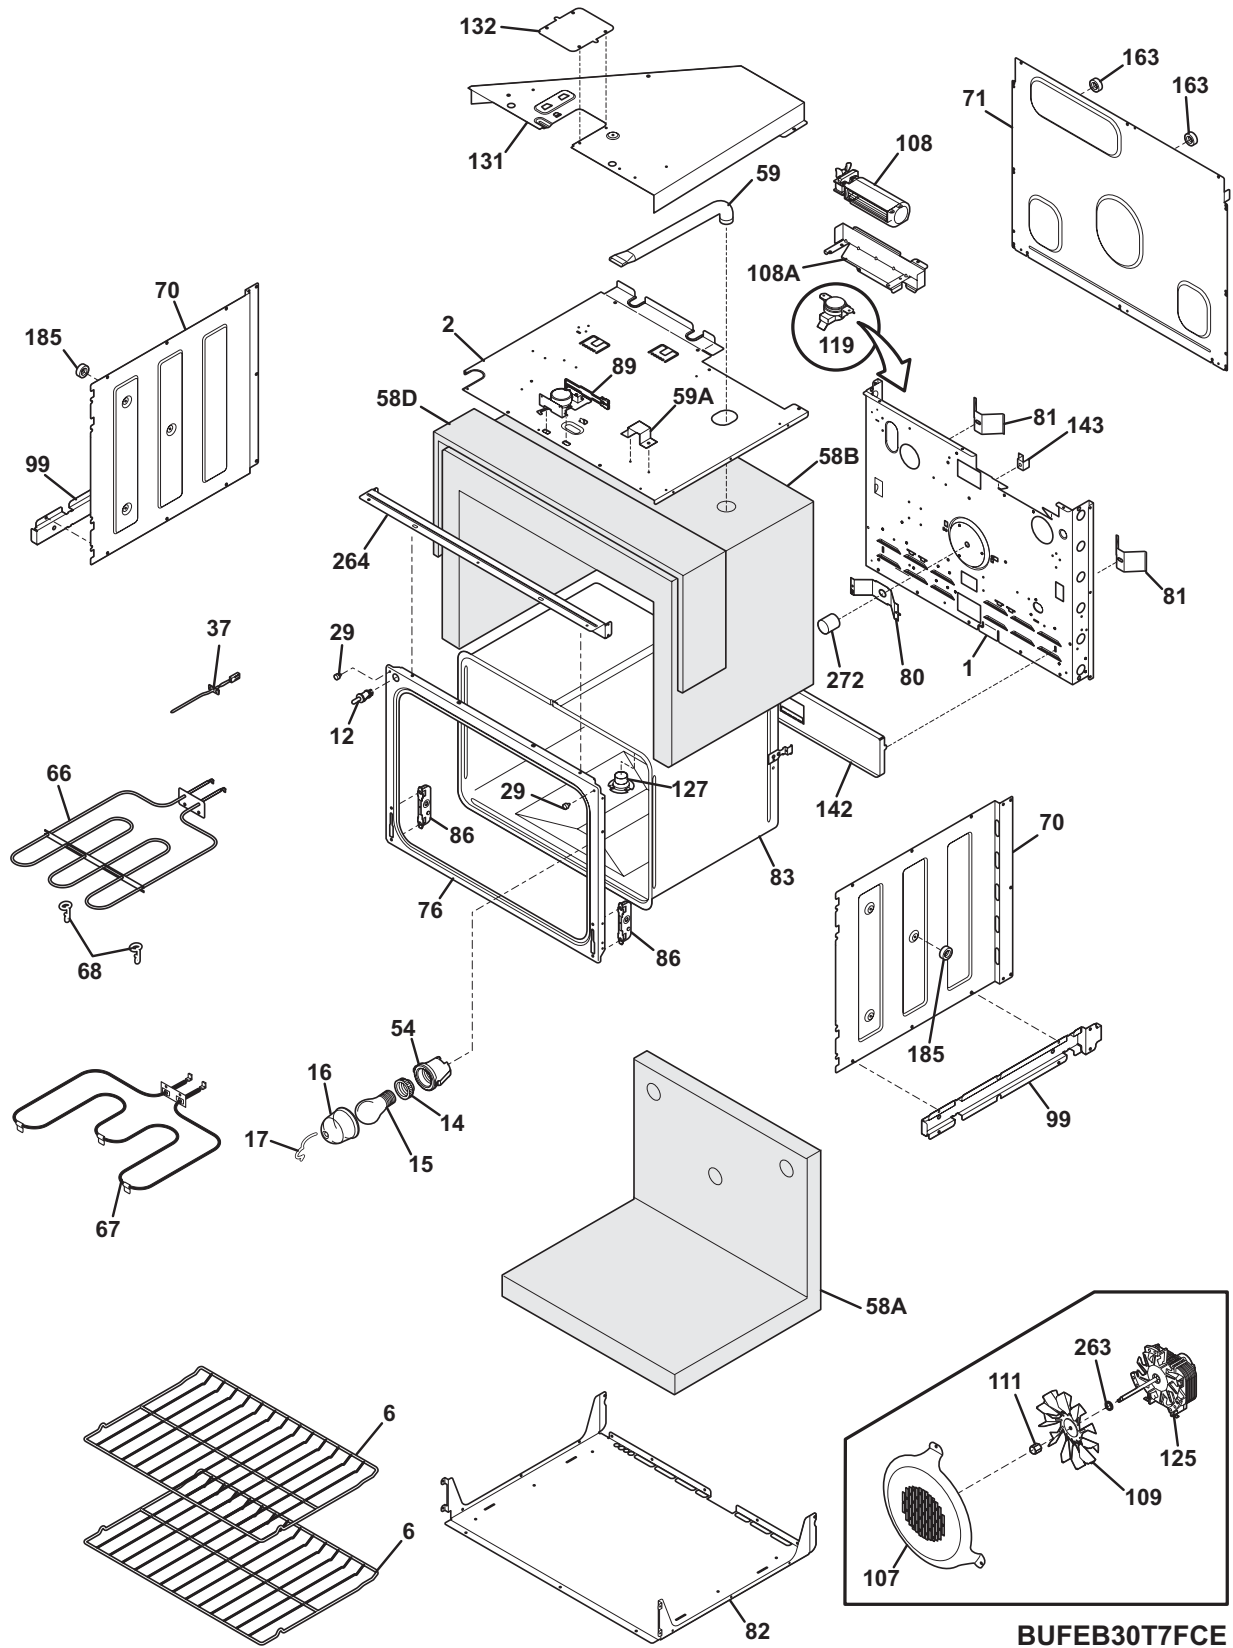

UPPER OVEN

BUFEB30T7FCE

UPPER OVEN

POS. NO	PART NO.	DESCRIPTION
1	318259220	Back, main
2	318258902	Shield, insulation, upper
6	318345207	Rack, oven
9	5303317977	Pan, broilerOPTIONAL ACCESSORY
10	5303317976	Insert, broiler panOPTIONAL ACCESSORY
12	316445501	Switch, oven light, door frame
14	318224000	Receptacle, oven light
14*	318268099	Insulation, oven light
15	5303013071	Bulb/Lamp, light
16	08011086	Lens, oven light, glass
17	5304400195	Retainer, light cover
29	316517600	Spacer, oven door
37 #	316217002	Probe, oven temp
54	318222400	Housing, oven light
58A	318386100	Insulation, oven wrapper
58B	318133791	Insulation, oven back, back/bottom
58D	318372006	Insulation, 1/2" thick, 43 x 9.5
59	318072560	Duct, oven vent
59A	318261600	Bracket, vent tube
66 #	318255600	Element, broil, 2750W
67 #	318255401	Element, bake, 3400W
68	5304403015	Support, hanger, (4), broil element
70	318259100	Shield, insulation, sides, (2)
71	318260007	Panel, rear box
71*	318340201	Bracket, insul. panel
76	318056292	Front, oven
80	5303320846	Plate, oven mtg
81	318192400	Spring, oven
82	318258707	Shield, insulation, lower
83	318261404	Liner, oven assy
86	318561100	Receptacle, hinge, (2)
89 #	318261215	Motor, latch assy
* #	318402206	Wiring Harness, main, latch
* #	318199768	Wiring Harness, latch, BAS
*	318199746	Wiring Harness, latch, NO BAS
99	318252804	Support, side
107	318219405	Cover, fan
108#	318073028	Motor, blower
*	08016432	Screw, truss head, 8-18 x 0.375
108A	318251300	Bracket, fan support
109	318398300	Fan Blade
111	318399800	Nut, fan retainer
119#	318004900	Switch, thermal
125#	318398200	Motor, fan
125*	5303316994	Insulation, 3.81 x 3.13
125*	318142100	Washer, motor, convection
127	318317100	Adapter Assembly, vent tube, w/converter
131	318272901	Box, vent
132	318003000	Plate, shield
142	318123910	Deflector
143	318172904	Support, wire
163	318531703	Spacer, (4)
185	318531800	Spacer, oven shield, (2)
263	316136500	Washer, flat
264	318257701	Trim, oven, black, front
272	318249403	Tube, protector
*	318165800	Spacer
*	5303211311	Screw, 8 x 0.500
*	5303300265	Screw, 8-18 X 1/2, (4)
*	5303323277	Screw, 8-18 X 13/32
*	5304436875	Screw, 8-18 X 1/2, black