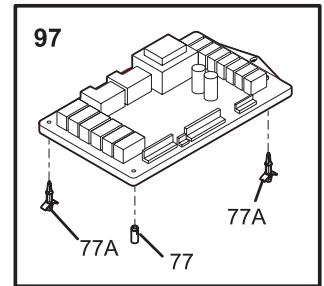

Copyright © 2009 Electrolux Home Products, Inc.
All rights reserved.

CONTROL PANEL

CPLEB30T9FCA

CONTROL PANEL

POS. NO	PART NO.	DESCRIPTION
2A	318257300	Shield, oven top
2B	318260100	Cover, box
19	318271533	Control Panel Assembly, steel/glass, stainless/black, w/touch pad
20 #	316443834	Control, electronic, ES610W2, dual oven
77	316247900	Spacer, power board
77A	316114100	Spacer
97	316443912	Board, relay, dual oven
* #	318370374	Wiring Harness, timer, to relay board
*	5303211311	Screw, 8 x 0.500