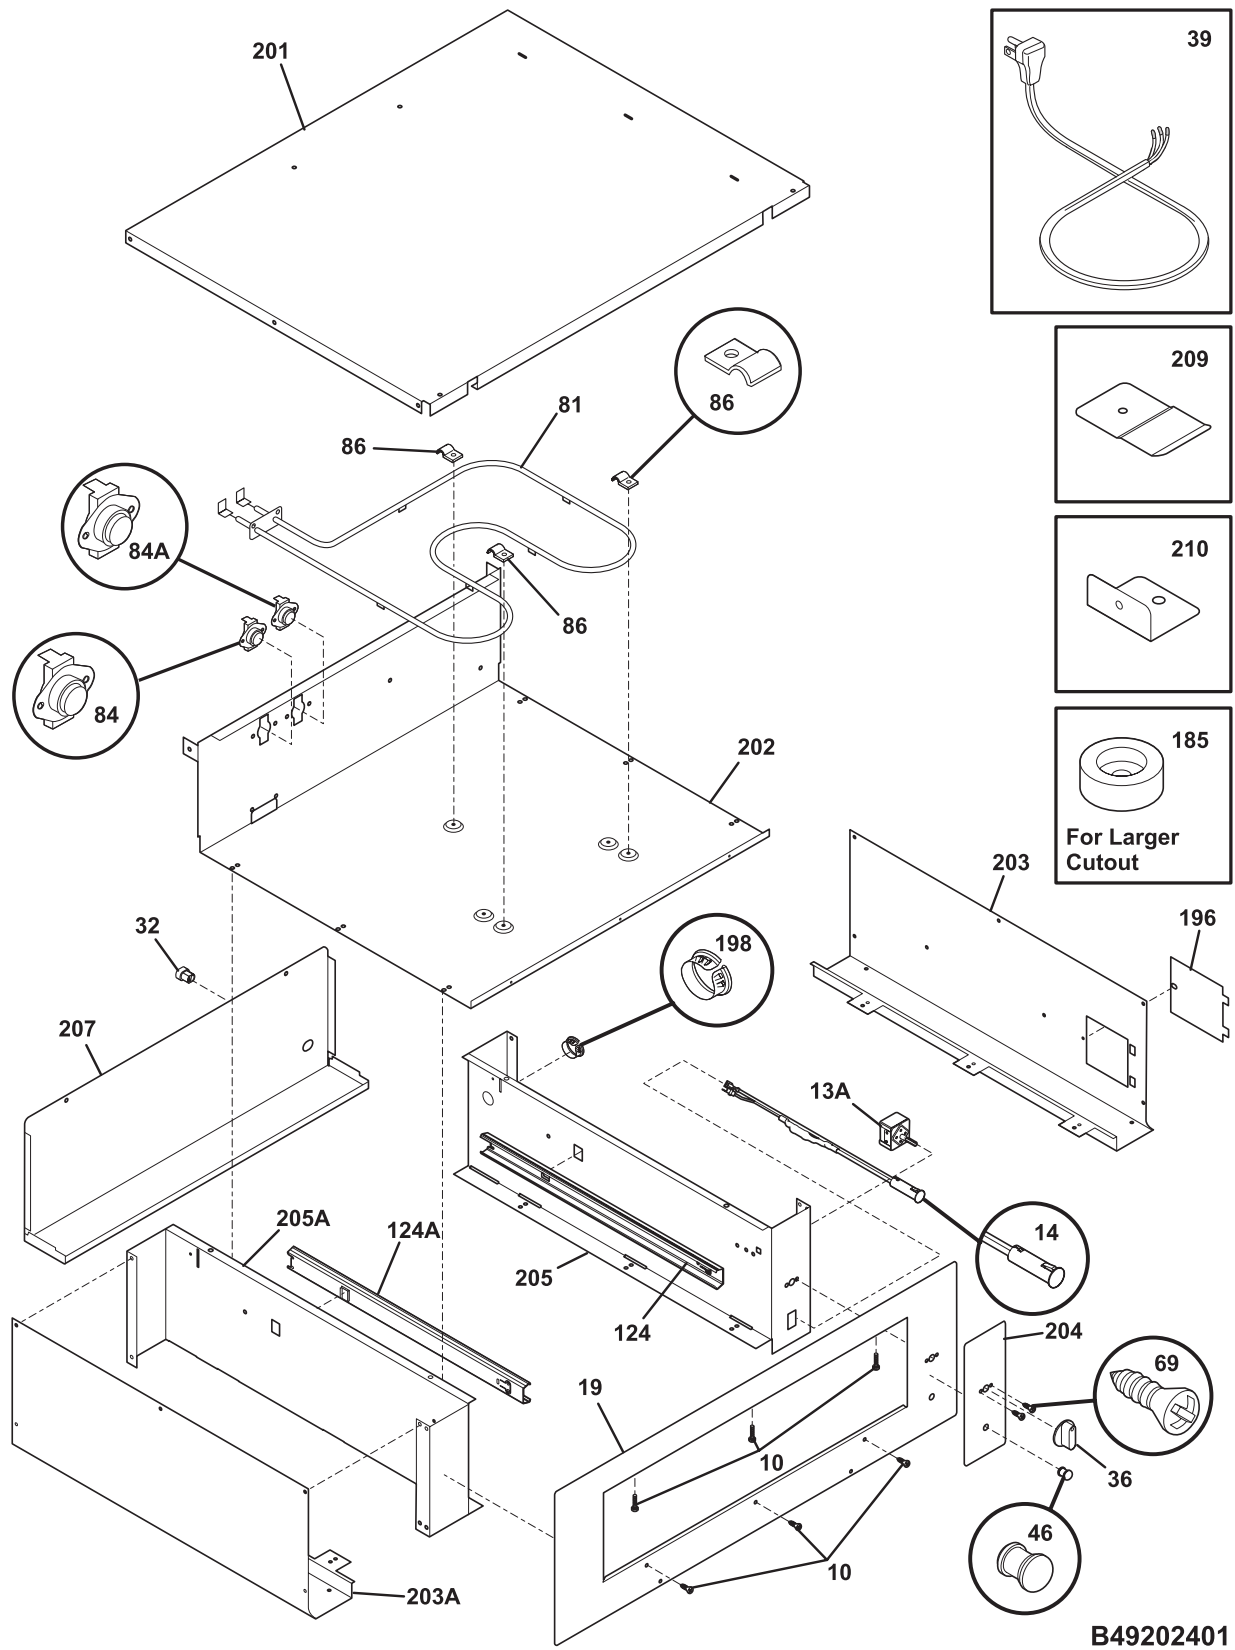

BODY

BODY

POS. NO	PART NO.	DESCRIPTION
10	5303308456	Screw, 8-18 x 0.531, black
13A	316095500	Switch, infinite, warmer
14	5303051533	Light, indicator
19	318281401	Panel, control, black
32	318228100	Strain relief
36	318017600	Knob, warmer
39	318144001	Cord, service
46	5308006417	Lens, indicator lamp, red, (2)
69	5303323134	Screw, 8-32 x 0.188
81 #	318255300	Element, warmer drawer
84 #	318005103	Thermostat, safety
84A#	318005104	Thermostat, safety
86	316095800	Clip, hold down, warmer element
124	318259300	Channel, drawer, RH, outer
124A	318259301	Channel, drawer, LH, outer
185	318014700	Spacer, oven shield, (4)
196	318100101	Cover, access
198	08008009	Bushing, side panel, nylon, RH, snap
201	318145107	Wrapper, outer
202	318121602	Wrapper, lower
203	318025712	Bracket, side panel, RH
203A	318025702	Bracket, side panel, LH
204	318021906	Decorative plate, black
205	318123714	Panel, side, RH
205A	318123704	Panel, side, LH
207	318143601	Panel, wire cover
209	318247401	Bracket, wall
209*	5303302745	Screw, 10-16x1-1/8, square drive
210	318262300	Bracket, front support, (2)
*	318199735	Wiring Harness
*	08067961	Fastener, clip cable
*	5303211311	Screw, 8 x 0.500
*	5303311333	Screw, 8-32 x 3/8, (4)
*	5303323140	Screw, ground, 10-32 x 0.375

DRAWER

DFEW30S2DCA

DRAWER

POS. NO	PART NO.	DESCRIPTION
1	318142500	Drawer, warmer
4	318280704	Panel, drawer front, stainless
10	5303325980	Screw, 10-32 x 0.437
*	5303304015	Washer, padded
13	318259400	Channel, drawer, RH, inner
13A	318259401	Channel, drawer, LH, inner
39	316079500	Handle door/drawer, stainless
80	318254400	Gasket, warmer drawer
85	318257600	Rack, warmer drawer
122	318281609	Panel, drawer, black, interior
*	318163602	Cleaner, stainless steel
*	5303300265	Screw, 8-18 x 0.500, chrome, (3)
*	5303308456	Screw, 8-18 x 0.531, black
*	5303311333	Screw, 8-32 x 3/8, (4)

WIRING DIAGRAM