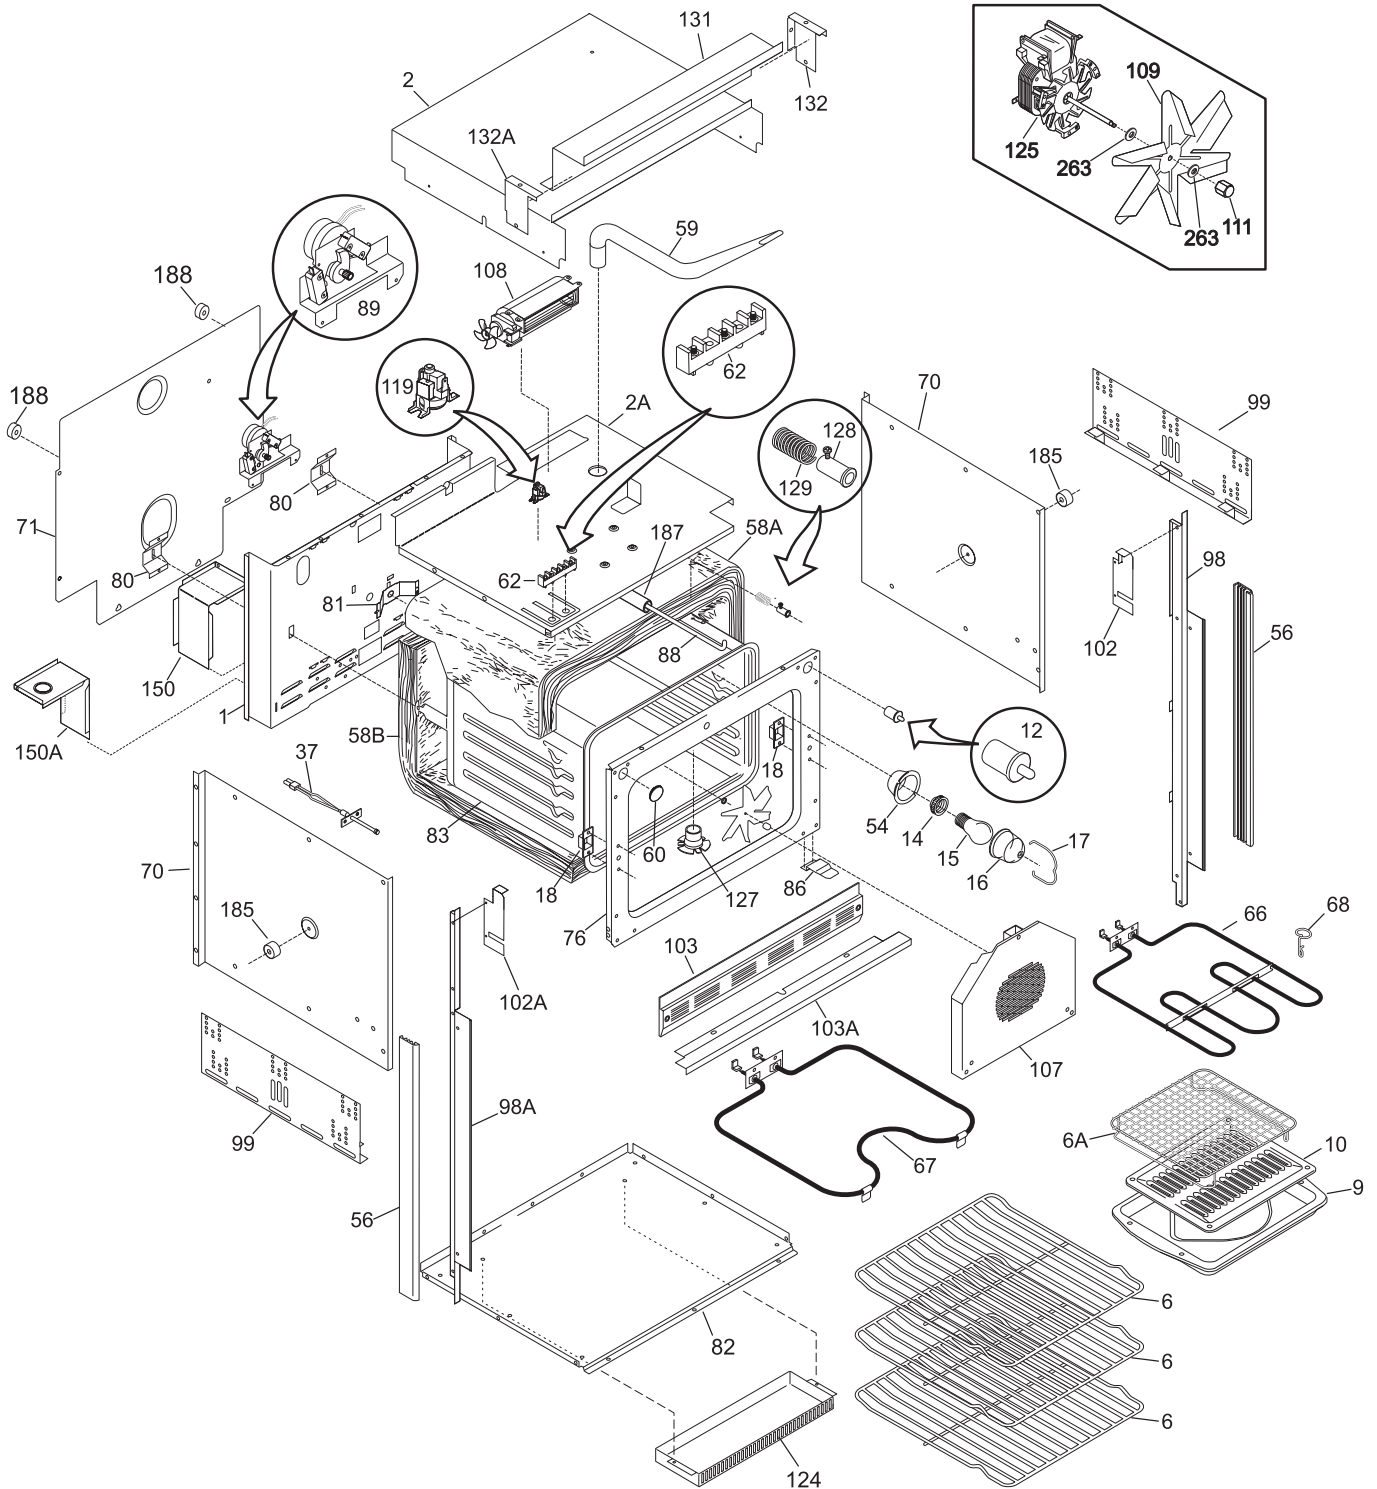

BODY

LA00B71791-1B

BODY

A = GLEB27S7C (GLEB27S7CSA)
B = GLEB27S7C (GLEB27S7CBA)

POS. NO	PART NO		DESCRIPTION
1	318066703	A B	Wrapper,back and sides
2	318102001	A B	Shield,oven top
2A	318071501	A B	Shield,oven top
6	5303299719	A B	Rack,oven
6A	318219500	A B	Rack,broiler pan
9	5303317977	A B	Pan,broiler
10	5303317976	A B	Insert,broiler pan
11	3131048	A B	Screw,8 x 5/8
12 #	318089913	A B	Switch,light
14	5308011085	A B	Receptacle,oven light
15	5303013071	A B	Bulb/Lamp,oven light
16	3201911	A B	Cover,oven light ,glass
17	5304400195	A B	Retainer,light cover
18	318090300	A B	Latch,door
37 #	316111203	A B	Sensor,oven temp probe
54	5303310514	A B	Housing,oven light
56	5303302711	A -	Trim,bodyside ,white
56	5303298951	- B	Trim,bodyside ,black
58A	318133758	A B	Insulation,oven wrapper
58B	318133749	A B	Insulation,oven back
59	318072510	A B	Tube,oven vent
60	5303321210	A B	Plug,button
62 #	5303310518	A B	Terminal Block
62*	5303323144	A B	Nut,10-32
66 #	5303322963	A B	Element,broil
67 #	5303299718	A B	Element,bake
68	5304403015	A B	Support,element hanger
70	5303300142	A B	Shield,insulation
71	318071102	A B	Shield,rear wall
76	318080300	A B	Front,oven
80	5303320846	A B	Plate,oven mtg
81	318192400	A B	Spring,oven
82	318071801	A B	Shield,oven bottom
83	318089524	A B	Liner,oven
86	318113900	A B	Support,door hinge
88	318118900	A B	Rod,latch
89 #	318095934	A B	Motor,latch assy ,w/brkt & switch
89*	318120711	A B	Switch
98	318029910	A B	Trim,side ,inner,RH
98A	318029911	A B	Trim,side ,inner,LH
99	318055420	A B	Support,adjustable
102	318070700	A B	Cap,top panel ,RH
102A	318070701	A B	Cap,top panel ,LH
103	318028701	A -	Trim,base ,white
103	318028700	- B	Trim,base ,black
103*	318028801	A -	Trim,base ,white ,(under counter)
103*	318028800	- B	Trim,base ,black ,(under counter)
103A	318083402	A -	Trim,base ,protector
103A	318083401	- B	Trim,base ,protector
107	318219401	A B	Cover,fan
108#	318073001	A B	Motor,fan
109	5303311203	A B	Blade,fan
111	316136600	A B	Nut,fan retainer
119#	318004900	A B	Switch,thermal
124	318076902	A B	Box,vent
125#	5303311202	A B	Motor,convection
125*	318142100	A B	Washer,motor ,convection
127	5303310542	A B	Adapter,vent tube ,with converter
128	5303311163	A B	Bushing
129	5303311164	A B	Spring
131	318102202	A B	Cover,control housing
132	318101704	A B	End,cover ,RH ,control housing
132A	318101705	A B	End,cover ,LH ,control housing
150	318072205	A B	Bracket,support ,LH
150A	318072204	A B	Bracket,support ,RH
185	318014700	A B	Spacer,oven shield
187	318013501	A B	Tube,latch rod
188	318014110	A B	Spacer
263	316136500	A B	Washer,fan motor
* #	318078511	A B	Box & wires assy
*	318080000	A B	Plate,oven temp probe

= Functional Parts
* = Non-Illustrated Parts