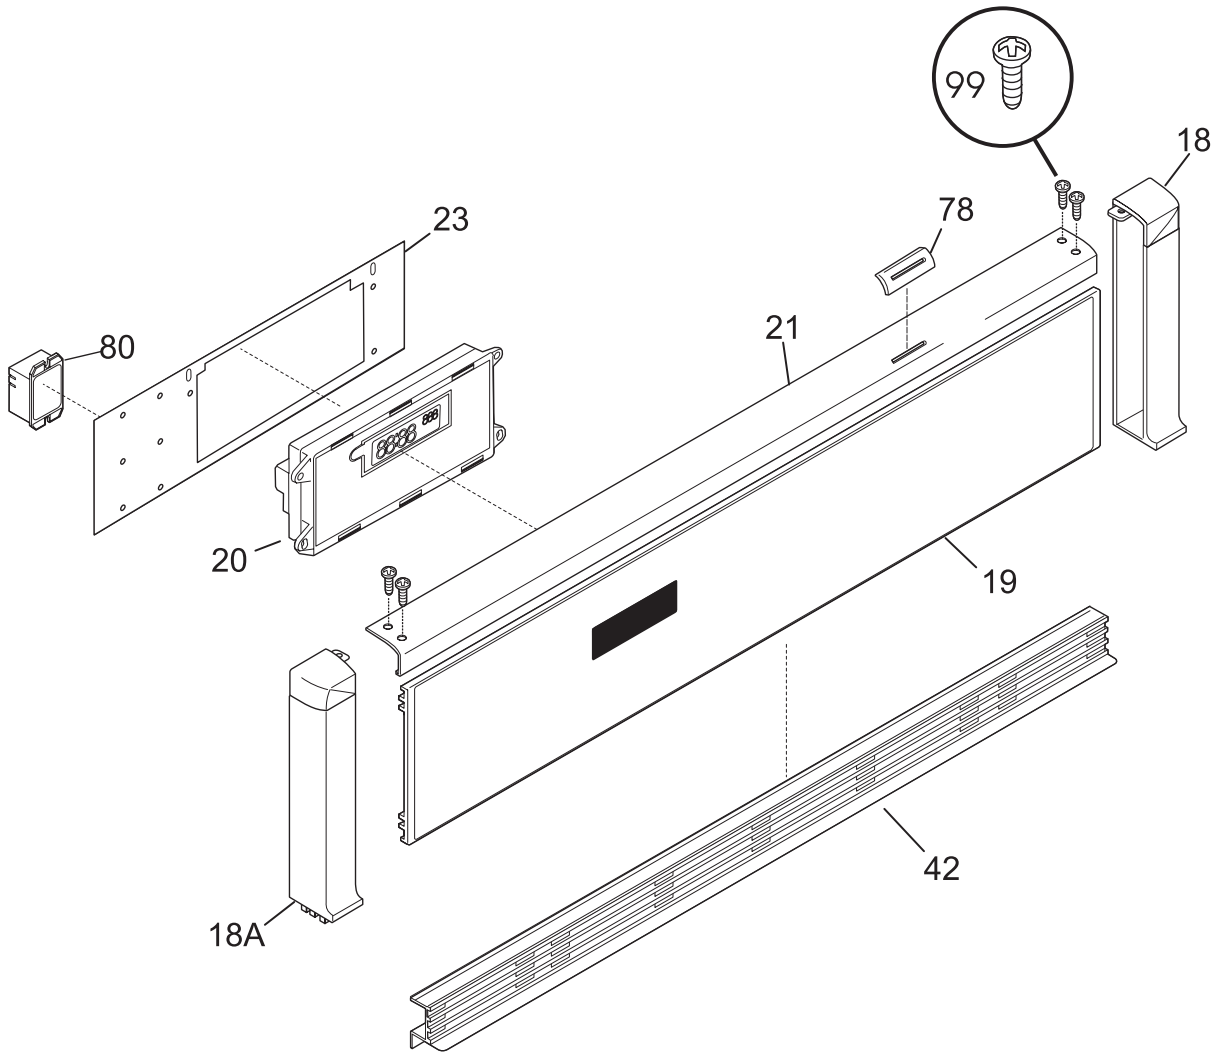

WIRING DIAGRAM - # 318046208
OWNER'S GUIDE - # 318200919
TIMER INSTRUCTION SHEET - # 318200181
INSTALLATION INSTRUCTIONS - # 318201508

ELECTRIC
WALL OVEN

Model No.
GLEB27S7C

 **Electrolux**

ELECTROLUX HOME PRODUCTS, INC.
 P.O. BOX 212378, Augusta, GA 30917

Publication No.
 5995384137
 030114
 -EN/SERVICE /ECL
 377

©2003 Electrolux Home Products, Inc.
 All rights reserved

CONTROL PANEL

LA00CP82791-2

CONTROL PANEL

A = GLEB27S7C (GLEB27S7CSA)
B = GLEB27S7C (GLEB27S7CBA)

POS. NO	PART NO		DESCRIPTION
18	5303311208	A -	End Cap,white ,RH
18	5303311231	- B	End Cap,black ,RH
18A	5303311209	A -	End Cap,white ,LH
18A	5303311232	- B	End Cap,black ,LH
19	318030036	A -	Panel,control ,white
19	318030037	- B	Panel,control ,black
20 #	318010700	A B	Clock/Timer,EOC
21	5303311212	A -	Trim,canopy ,white ,top
21	5303301310	- B	Trim,canopy ,black ,top
23	318111602	A B	Bracket,clock & relay
42	5303318709	A -	Trim,vent ,white
42	5303316983	- B	Trim,vent ,black
78	5303302394	A -	Cover,oven vent ,white
78	5303302396	- B	Cover,oven vent ,black
80 #	318111501	A B	Relay,convection ,oven light ,(2)
99	5303316956	A -	Screw,6-32 x 3/8 ,white ,(2)
99	5303307406	- B	Screw,6-32 x 3/8 ,black ,(2)
*	3201861	A B	Screw,6 x 0.375
*	5303211311	A B	Screw,8 x 0.500