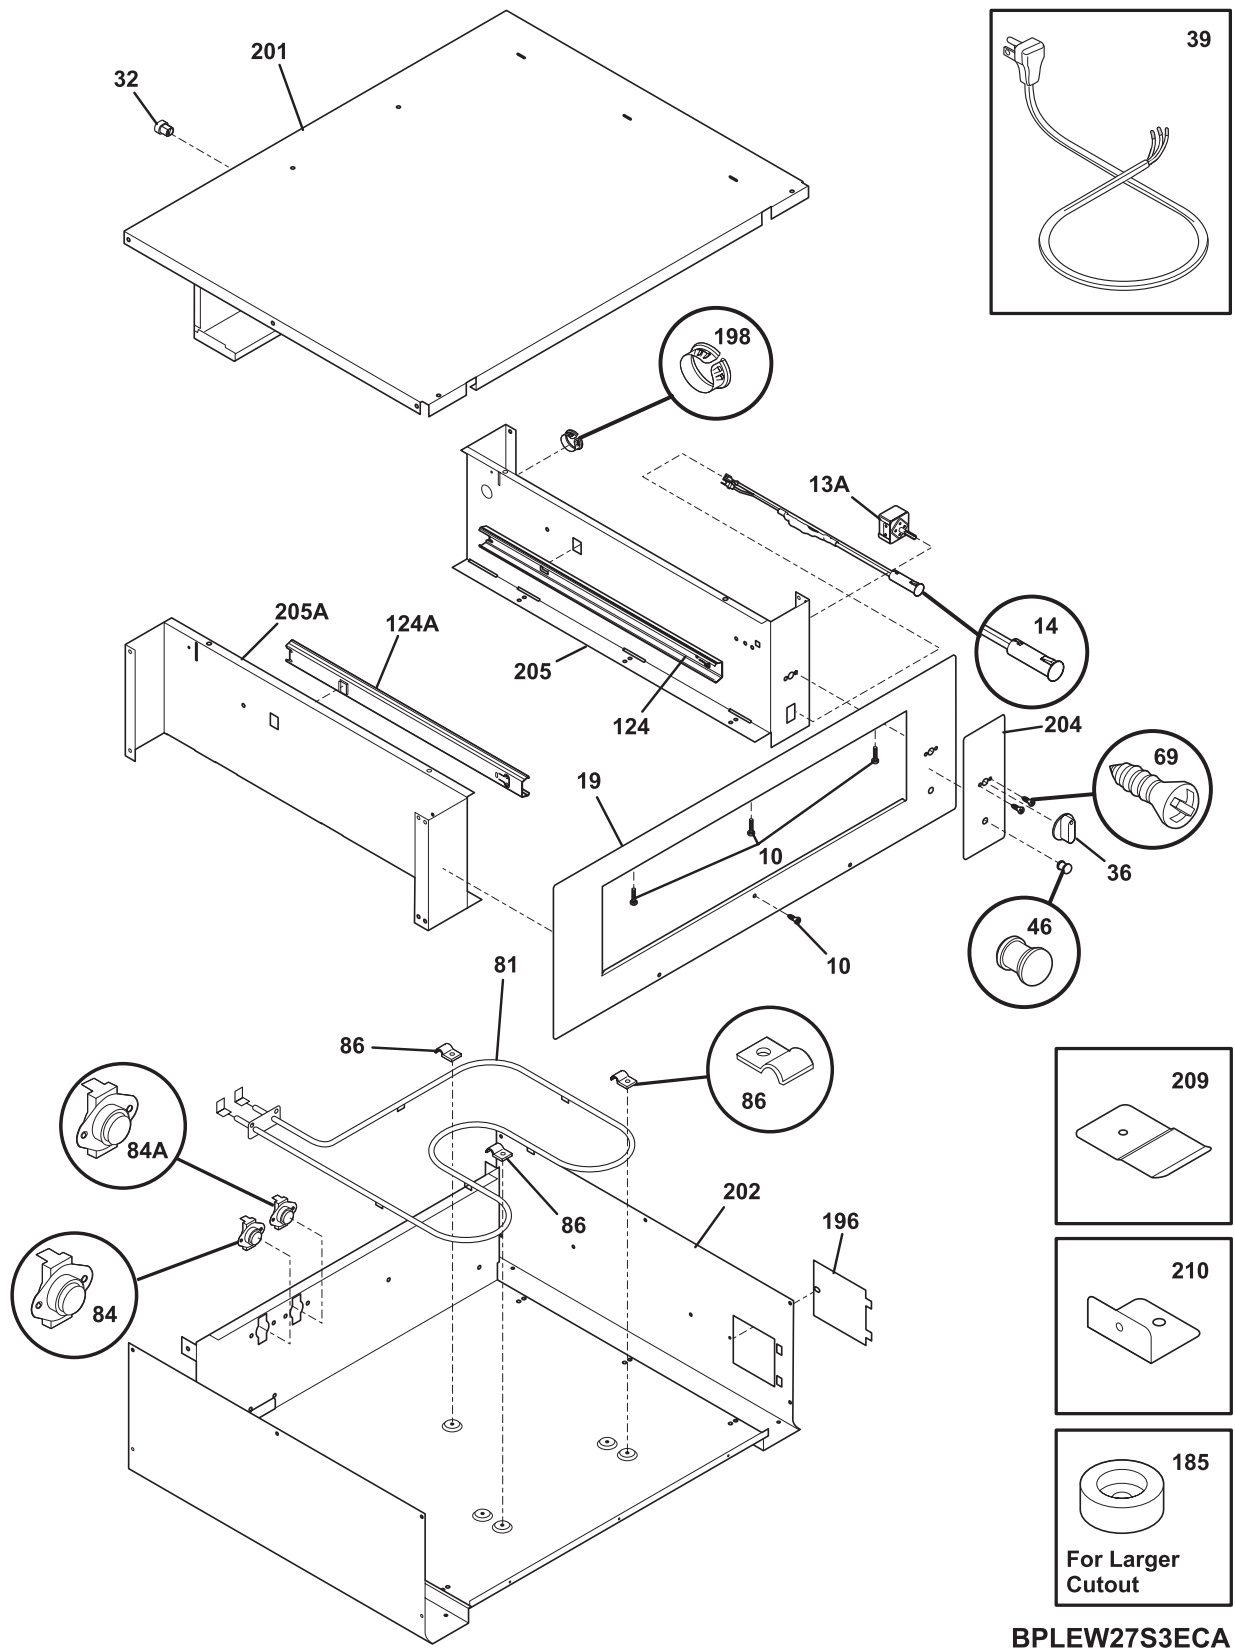

BODY

BPLEW27S3ECA

BODY

POS. NO	PART NO.	DESCRIPTION
10	5304436875	Screw, 8-18 X 1/2, black
13A	316095500	Switch, infinite, warmer
14	5303051533	Light, indicator
19	318281403	Panel, control, black
32	318228100	Strain relief
36	318017600	Knob, warmer
39	318144001	Cord, service
46	5308006417	Lens, indicator lamp, red, (2)
69	5303323134	Screw, 8-32 x 0.188
81 #	318255300	Element, warmer drawer
84 #	318005103	Thermostat, safety
84A#	318005104	Thermostat, safety
86	316095800	Clip, hold down, warmer element
124	318259300	Channel, drawer, RH, outer
124A	318259301	Channel, drawer, LH, outer
185	318014700	Spacer, oven shield, (4)
196	318100101	Cover, access
198	08008009	Bushing, side panel, nylon, RH, snap
201	318281502	Wrapper, upper
202	318281001	Wrapper, lower
204	318021908	Decorative plate, black
205	318281205	Panel, side, black, RH
205A	318281305	Panel, side, black, LH
209	318247401	Bracket, wall
209*	5303302745	Screw, 10-16x1-1/8, square drive
210	318262300	Bracket, front support, (2)
210*	5303308456	Screw, 8-18 x 0.531, black
*	318199735	Wiring Harness
*	08067961	Fastener, clip cable
*	5303323140	Screw, ground, 10-32 x 0.375
*	5303211311	Screw, 8 x 0.500
*	5303311333	Screw, 8-32 x 3/8

DRAWER

DPLEW27S3ECA

DRAWER

POS. NO	PART NO.	DESCRIPTION
1	318314603	Drawer, warmer
4	318280705	Panel, drawer front, stainless
10	5303311174	Screw, 10-24 x 3/8
*	5303304015	Washer, padded
13	318259400	Channel, drawer, RH, inner
13A	318259401	Channel, drawer, LH, inner
39	318219801	Handle, door/drawer, stainless
80	318254401	Gasket, warmer drawer
85	318257600	Rack, warmer drawer
122	318281611	Panel, drawer, black, interior
*	318163602	Cleaner, stainless steel
*	5303300265	Screw, 8-18 X 1/2, (2)
*	5303308456	Screw, 8-18 x 0.531, black
*	5303311333	Screw, 8-32 x 3/8

WIRING DIAGRAM