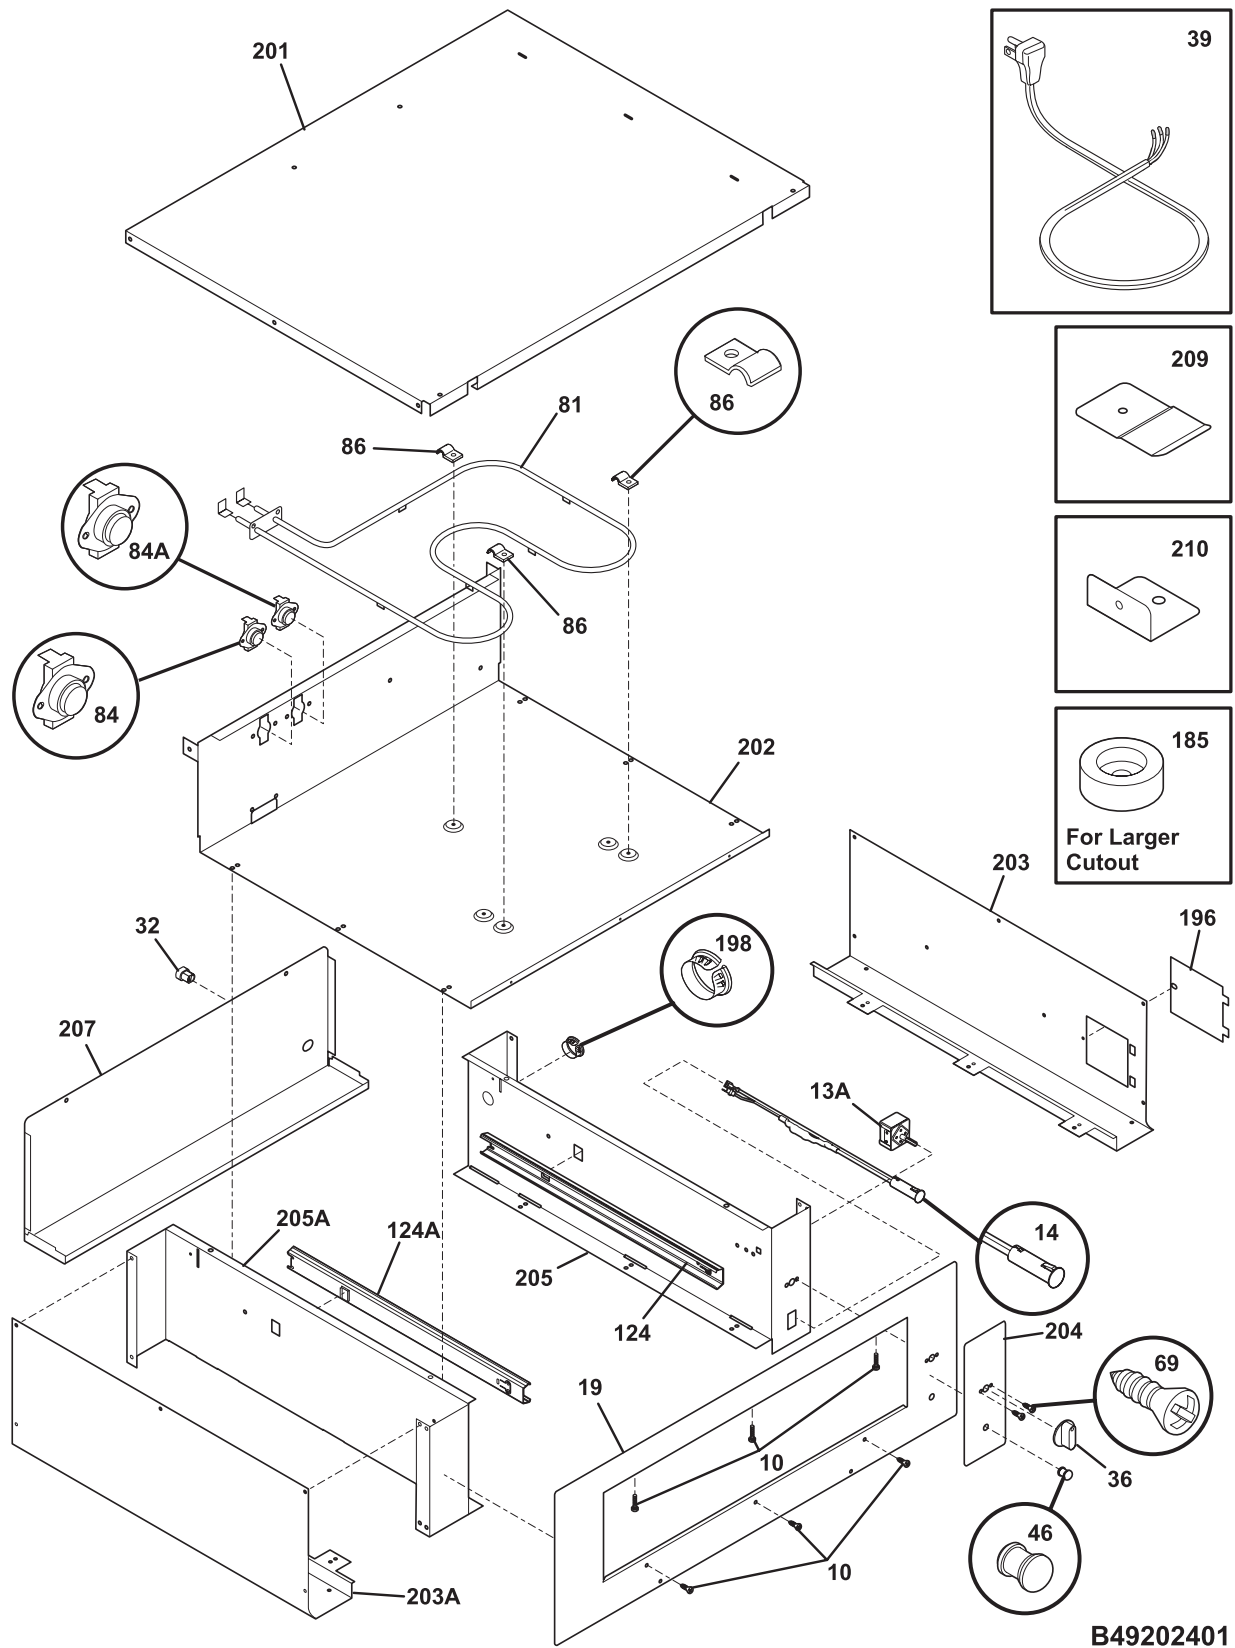

BODY

B49202401

BODY

POS. NO	PART NO.	DESCRIPTION
10	5304437021	Screw, mounting, 8-18 x 0.25, chrome, (2)
13A	316095500	Switch, infinite, warmer
14	5303051533	Light, indicator
19	318281401	Panel, control, black
32	318228100	Strain relief
36	318017600	Knob, warmer
39	318144005	Cord, service
46	5308006417	Lens, indicator lamp, red, (2)
69	5303323134	Screw, 8-32 x 0.188
81 #	318255300	Element, warmer drawer
84 #	318005103	Thermostat, safety
84A#	318005104	Thermostat, safety
86	316095800	Clip, hold down, warmer element
124	318259300	Channel, drawer, RH, outer
124A	318259301	Channel, drawer, LH, outer
185	318014700	Spacer, oven shield, (4)
196	318100100	Cover, access
198	08008009	Bushing, side panel, nylon, RH, snap
201	318145107	Wrapper, outer
202	318121602	Wrapper, lower
203	318025712	Bracket, side panel, RH
203A	318025702	Bracket, side panel, LH
204	318021908	Decorative plate, black
205	318123714	Panel, side, RH
205A	318123704	Panel, side, LH
207	318143601	Panel, wire cover
209	318247401	Bracket, wall
209*	5303302745	Screw, 10-16x1-1/8, square drive
210	318262300	Bracket, front support, (2)
*	318199735	Wiring Harness
*	08067961	Fastener, clip cable
*	5303323140	Screw, ground, 10-32 x 0.375
*	5303211311	Screw, 8 x 0.500

DRAWER

DPLEW30S3DCA

DRAWER

POS. NO	PART NO.	DESCRIPTION
1	318142500	Drawer, warmer
4	318280706	Panel, drawer front, stainless
10	5303311174	Screw, 10-24 x 3/8
*	5303304015	Washer, padded
13	318259400	Channel, drawer, RH, inner
13A	318259401	Channel, drawer, LH, inner
39	318219802	Handle, door/drawer, stainless
80	318254400	Gasket, warmer drawer
85	318257600	Rack, warmer drawer
122	318281609	Panel, drawer, black, interior
*	5303300265	Screw, 8-18 X 1/2, (2)

WIRING DIAGRAM