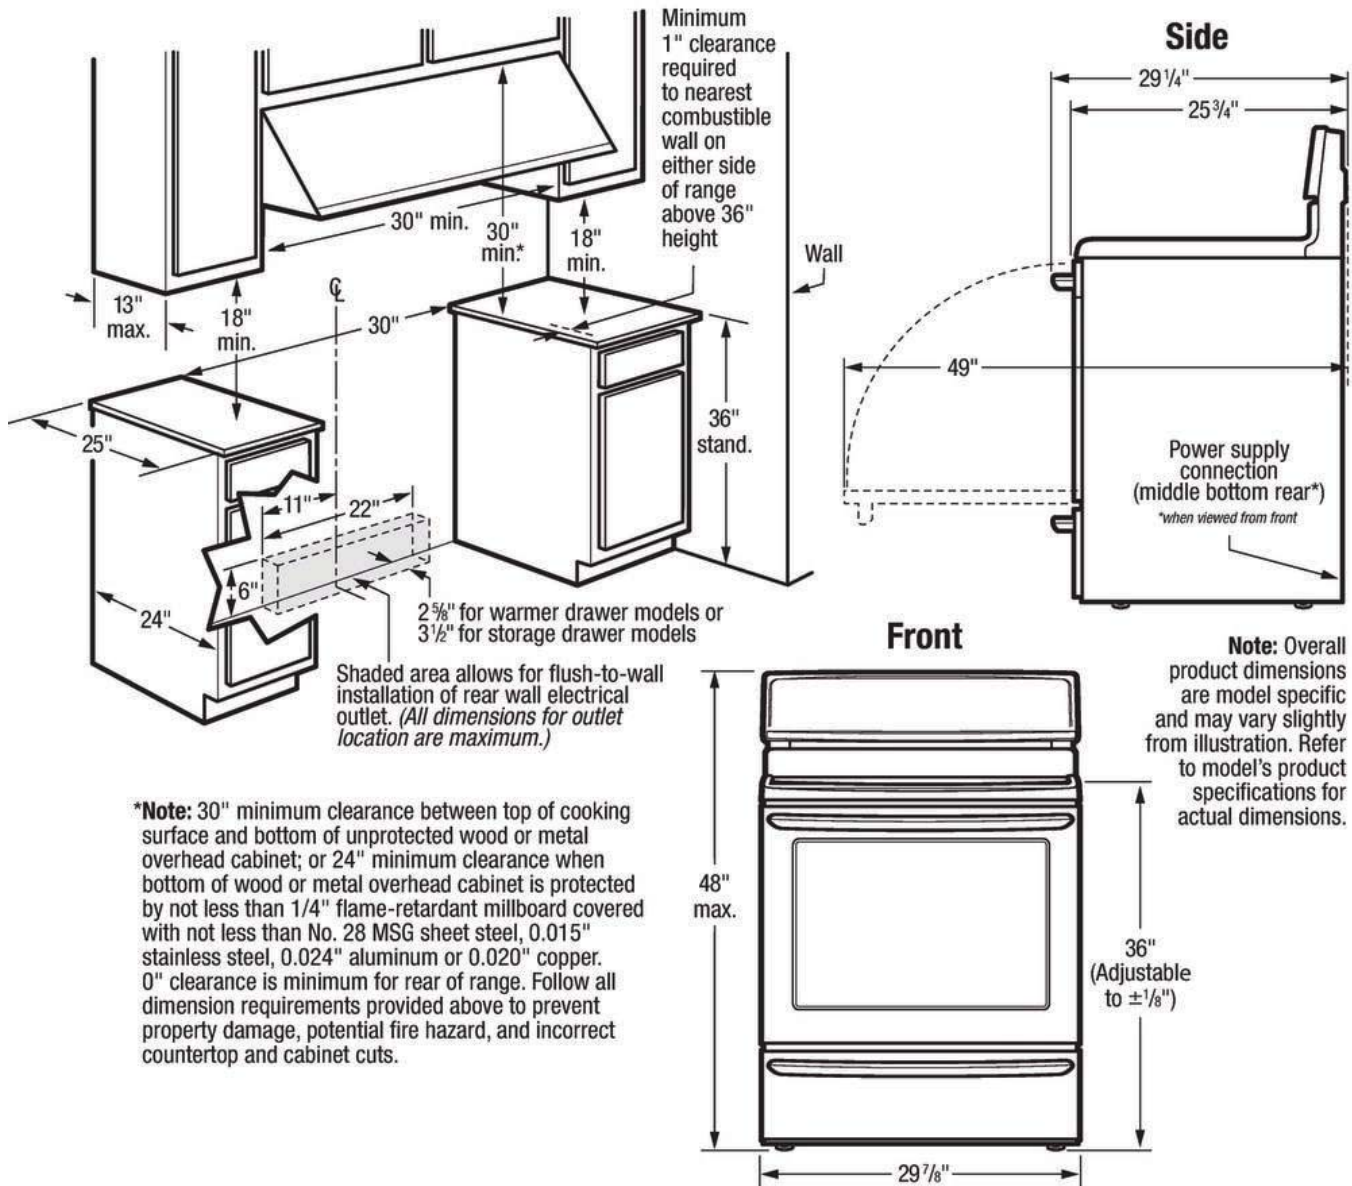

FRIGIDAIRE GALLERY

GCRE302CAD
GCRE302CAF

Available Colors : Black Stainless Steel, Stainless Steel

Electric Ranges

Version : 04/20

Installation Drawing