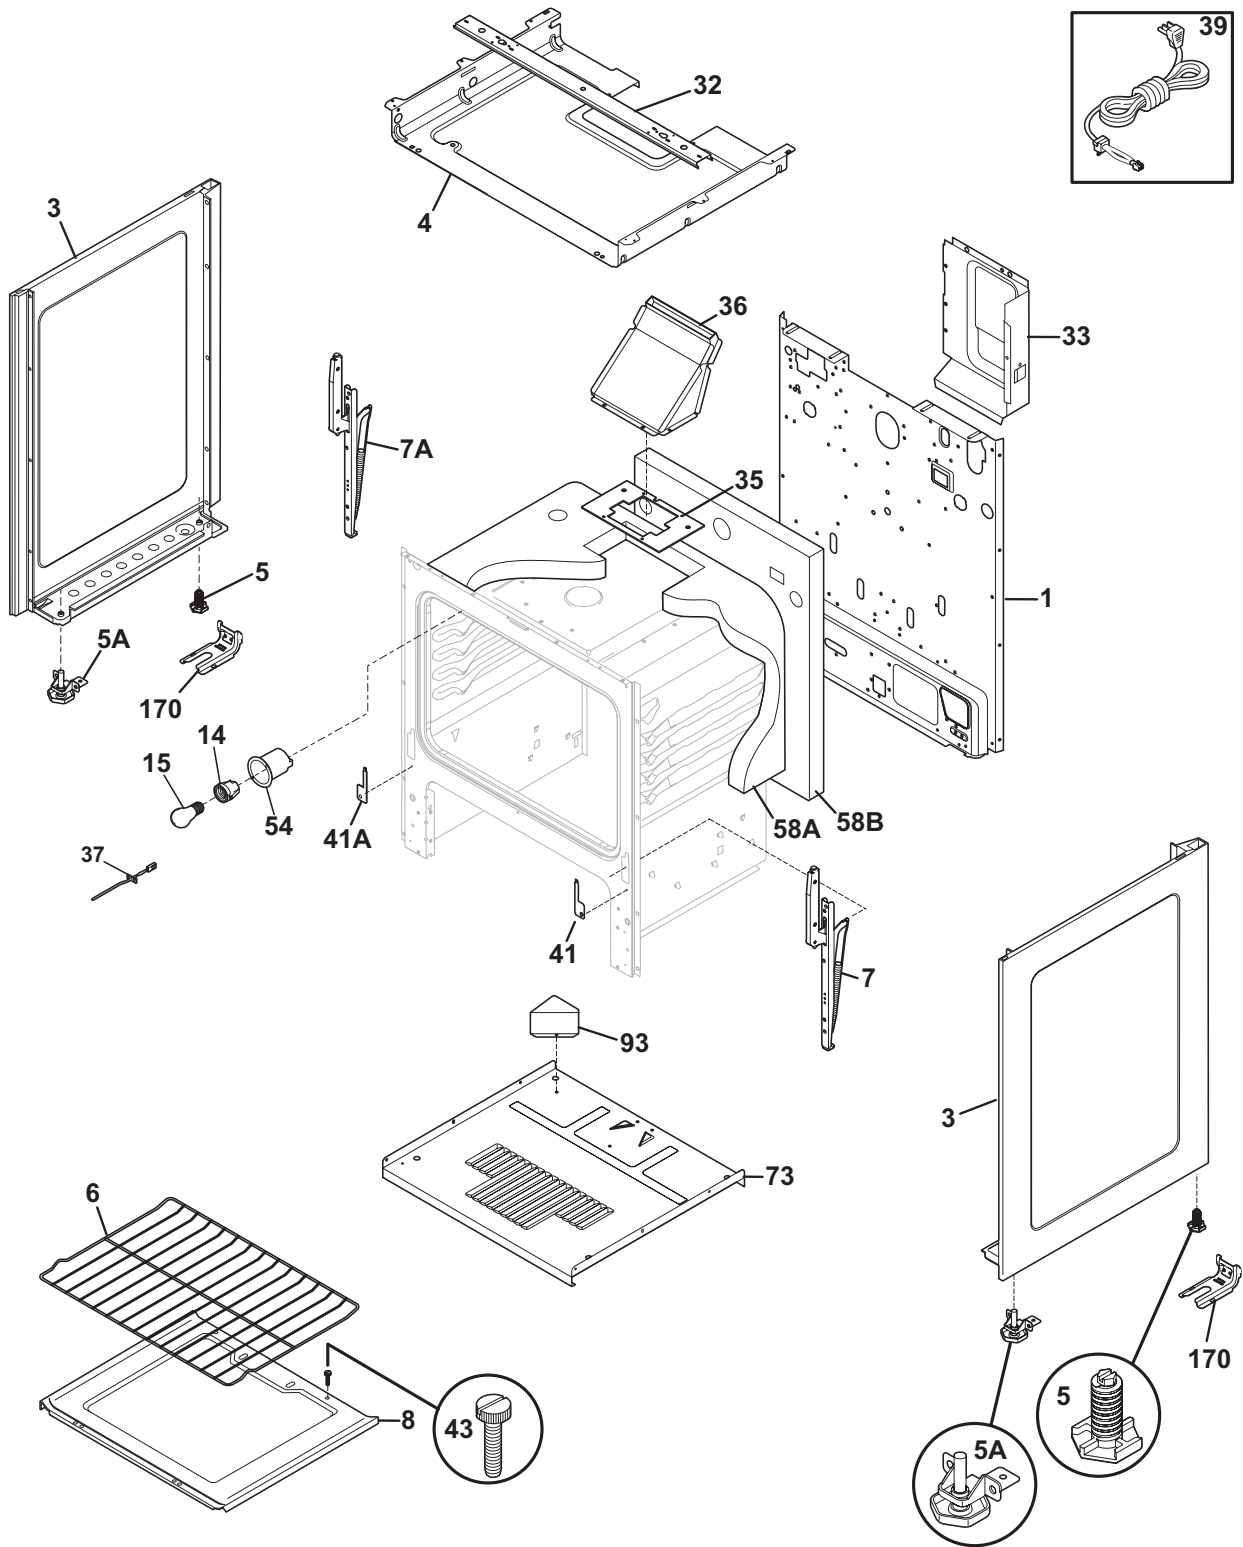

BODY

NOTE: Oven Liner N/A
Ass. du four N/A

T24V0094

BODY

POS. NO	PART NO.	DESCRIPTION
1	316029415	Panel, main back
3	316400118	Panel, bodyside, black, RH
3	316400119	Panel, bodyside, black, LH
4	316067210	Burner Box
5	316272900	Screw, leveling, plastic, rear, (2)
5A	316498900	Leveling Leg Assy, metal, front, (2), bracket & leg
6	316067902	Rack, oven
7	316216510	Hinge, oven door, RH
7A	316216511	Hinge, oven door, LH
8	316495901	Panel,, oven bottom
8*	316064600	Support, oven bottom
14	316116400	Receptacle, oven light
15	5303013071	Bulb/Lamp, light
32	316107501	Channel, burner support
32*	5303289684	Fastener, tanden wire, (2)
33	316055600	Shield, spark module, galv steel
35	316116600	Gasket, flue
36	316204401	Flue, black
37 #	316233900	Probe, oven temp
39	3202006	Cord, electric power
41	316233400	Cover, hinge cutout, RH
41A	316233500	Cover, hinge cutout, LH
43	3131732	Screw, 8-18 x 1.438, oven bottom
54	5303271606	Housing, oven light
58A	3017142	Insulation, oven wrapper
58B	316054202	Insulation, 1", oven back
73	316109902	Base, low broil
93	316110000	Shield, ignitor, metal
170	5303935180	Anti-tip Kit, w/bracket, screw
170*	316107200	Bracket, anti-tip
170*	316112500	Template, anti-tip
170*	316116000	Screw, concrete, 1.75", anti-tip brkt
* #	316253308	Harness, main
*	316246400	Plug, button, oven probe
*	316435800	Plate, weight, (3)
*	5303321321	Paint, touch-up, black
*	316021105	Screw, hex head cup pt, 8-18 x 0.375, black
*	316021108	Screw, cup pt, 8-18 x 0.375, chrome
*	316021110	Screw, 8-18 x 0.5, black
*	316089500	Screw, 10-16 x .486
*	5303271648	Screw, wafer hd sq dr, 8-18AB x 0.5
*	5303285179	Screw, wafer head, 8-32T x 0.500, black
*	5308014215	Screw, 6-20 x 0.312