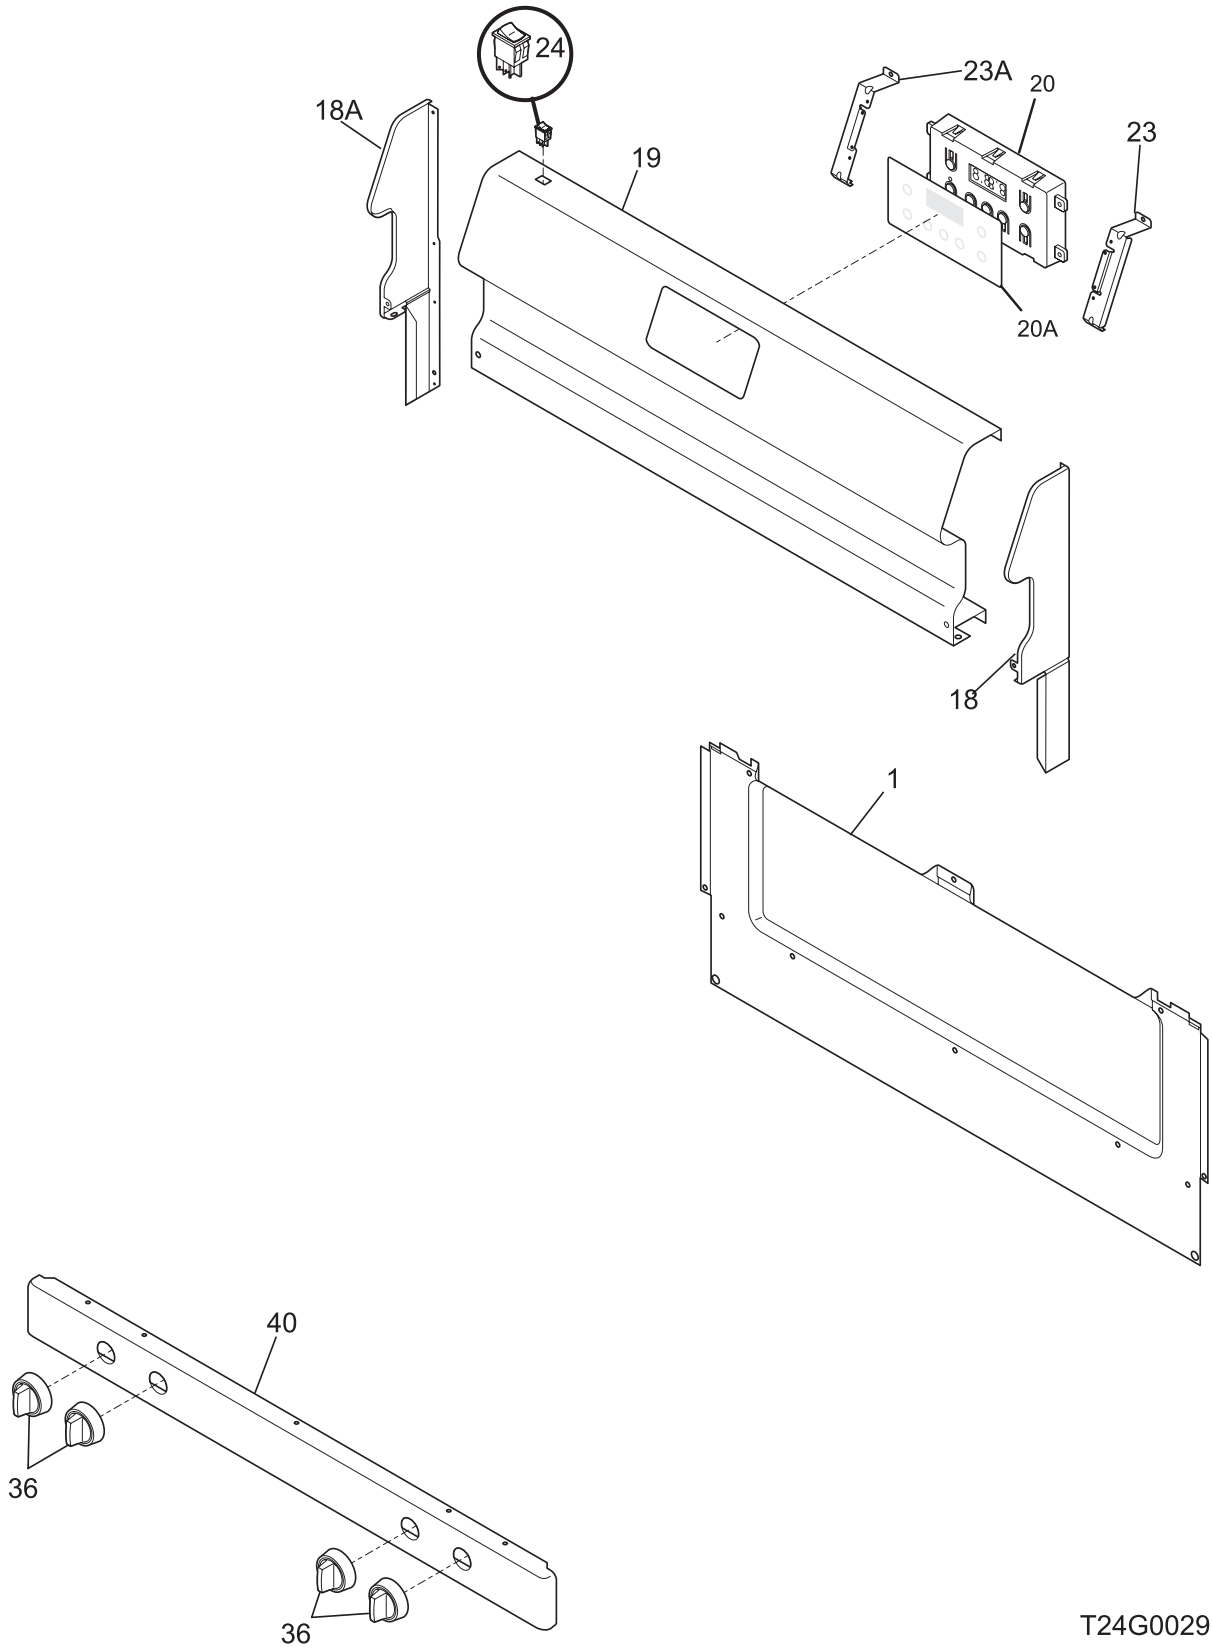

BACKGUARD

T24G0029

BACKGUARD

POS. NO	PART NO.	DESCRIPTION
1	5303289640	Shield, backguard, rear wall
18	316263402	End Cap, black, RH
18A	316263403	End Cap, black, LH
19	316263356	Panel, backguard, black
20 #	316455400	Clock/Timer, electronic, ES100
20A	316220701	Overlay, clock, black
23	316263500	Bracket, clock mtg, RH
23A	316263501	Bracket, clock mtg, LH
24 #	316448700	Switch, rocker, black, oven light
36	316009044	Knob, top valve, black, (4)
40	316458036	Panel, manifold, black
*	316021105	Screw, hex head cup pt, 8-18 x 0.375, black
*	316021108	Screw, cup pt, 8-18 x 0.375, chrome