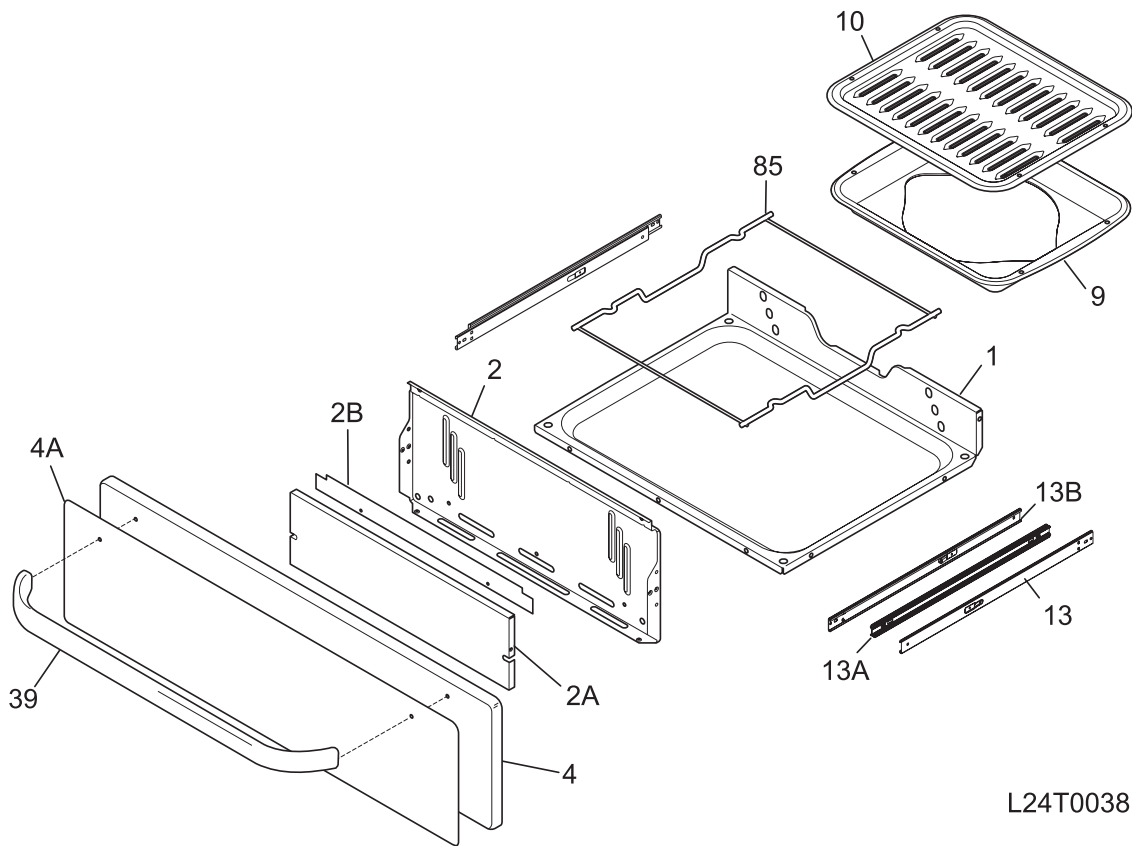

TOP/DRAWER

L24T0038

TOP/DRAWER

POS. NO	PART NO.	DESCRIPTION
1	316110201	Carriage, low broil
2	316236401	Liner, low broil
2A	316110800	Shield, broiler
2B	316237600	Shield, low broil, top
4	316231226	Panel, drawer, black
4A	316444800	Overlay, Drawer Panel, stainless
9	316081900	Pan, broiler
10	316082000	Insert, broiler pan
13	316111502	Glide, low broil, chassis
13A	316111600	Glide, low broil, inner
13B	316111501	Glide, low broil, outer
16	316273002	Main Top, black
17	316066900	Rod, maintop support
18	08067747	Bracket, hinge, main top RH
18A	08067746	Bracket, hinge, main top LH
20 #	316277801	Grate, black, (4)
25	316104500	Cover, vent, chrome
39	316456900	Handle, oven door, black
85	316115600	Rack, low broil
*	316021105	Screw, hex head cup pt, 8-18 x 0.375, black
*	316021108	Screw, cup pt, 8-18 x 0.375, chrome
*	316021110	Screw, 8-18 x 0.5, black
*	316021120	Screw, shoulder head, 8-18 x 5/8, (2), square drive
*	5308014215	Screw, 6-20 x 0.312