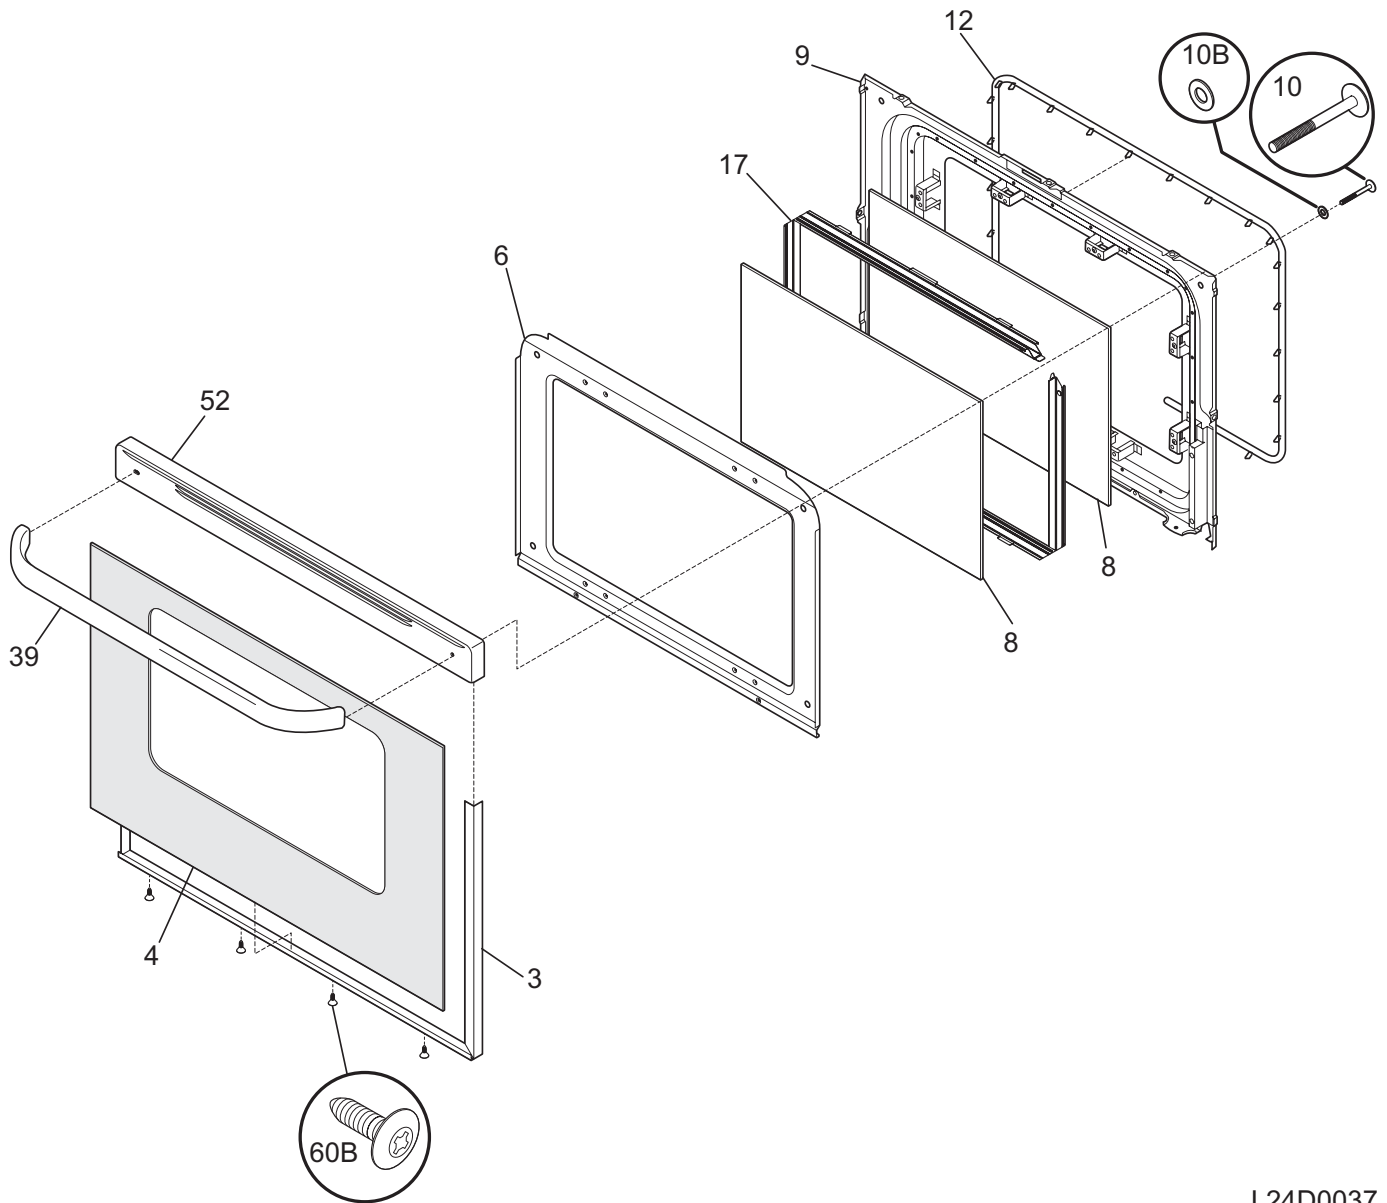

DOOR

L24D0037

DOOR

POS. NO	PART NO.	DESCRIPTION
3	5303935191	Trim kit-door, 3 sided, black, w/tape and foil
4	316453000	Glass Assembly, oven door, outer, w/ss overlay
6	316222711	Shield, wool, black, oven door
8	316237100	Glass, oven door, clear, heat barrier
9	316230623	Liner, oven door
10	316001014	Screw, waf hd sq, 10-24 x 1.6, handle, (2)
10B	316008401	Washer, 3/4 OD x 1/4 ID, steel
12	316239700	Seal, oven door
17	316117701	Spacer, door glass, (2)
39	316456900	Handle, oven door, black
52	316468601	Cap, door trim, black
60B	316021110	Screw, 8-18 x 0.5, black
*	316433600	Label, anti-tip
*	5303271648	Screw, wafer hd sq dr, 8-18AB x 0.5
*	5303285179	Screw, wafer head, 8-32T x 0.500, black