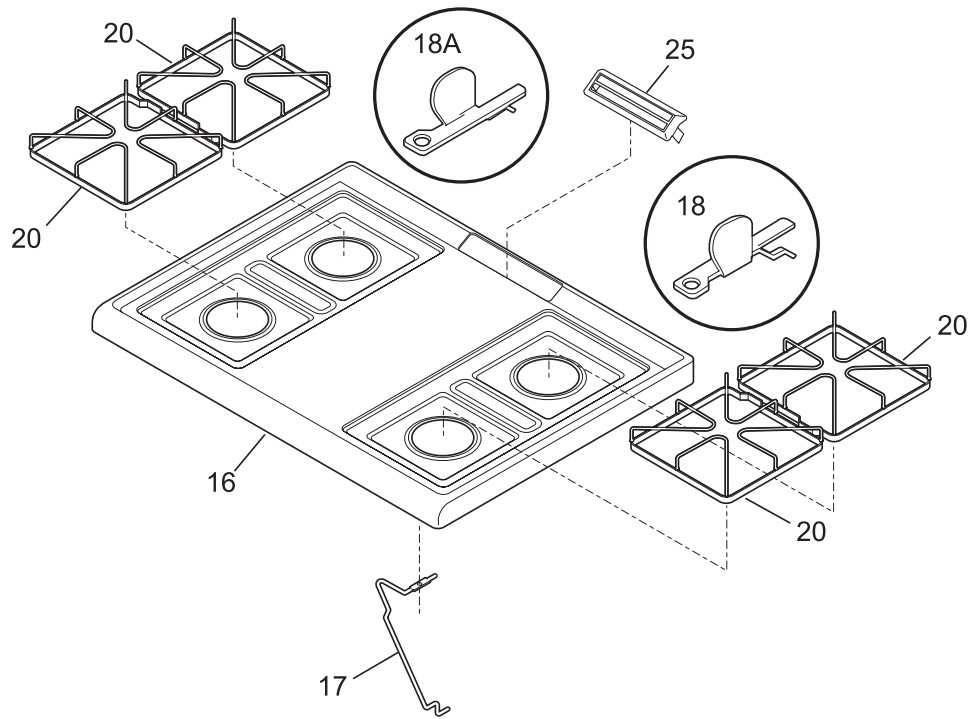

TOP/DRAWER

L24T0038

TOP/DRAWER

POS. NO	PART NO.	DESCRIPTION
1	316110201	Carriage, low broil
2	316236401	Liner, low broil
2A	316110800	Shield, broiler
2B	316237600	Shield, low broil, top
4	316231226	Panel, drawer, black
4A	316444800	Overlay, Drawer Panel, stainless
9	316081900	Pan, broiler
10	316082000	Insert, broiler pan
13	316111502	Glide, low broil, chassis
13A	316111600	Glide, low broil, inner
13B	316111501	Glide, low broil, outer
16	316273002	Main Top, black
17	316066900	Rod, maintop support
18	08067747	Bracket, hinge, main top RH
18A	08067746	Bracket, hinge, main top LH
20 #	316277801	Grate, black, (4)
25	316104500	Cover, vent, chrome
39	316456900	Handle, oven door, black
85	316115600	Rack, low broil
*	316021105	Screw, hex head cup pt, 8-18 x 0.375, black
*	316021108	Screw, cup pt, 8-18 x 0.375, chrome
*	316021110	Screw, 8-18 x 0.5, black
*	316021120	Screw, shoulder head, 8-18 x 5/8, (2), square drive
*	5308014215	Screw, 6-20 x 0.312