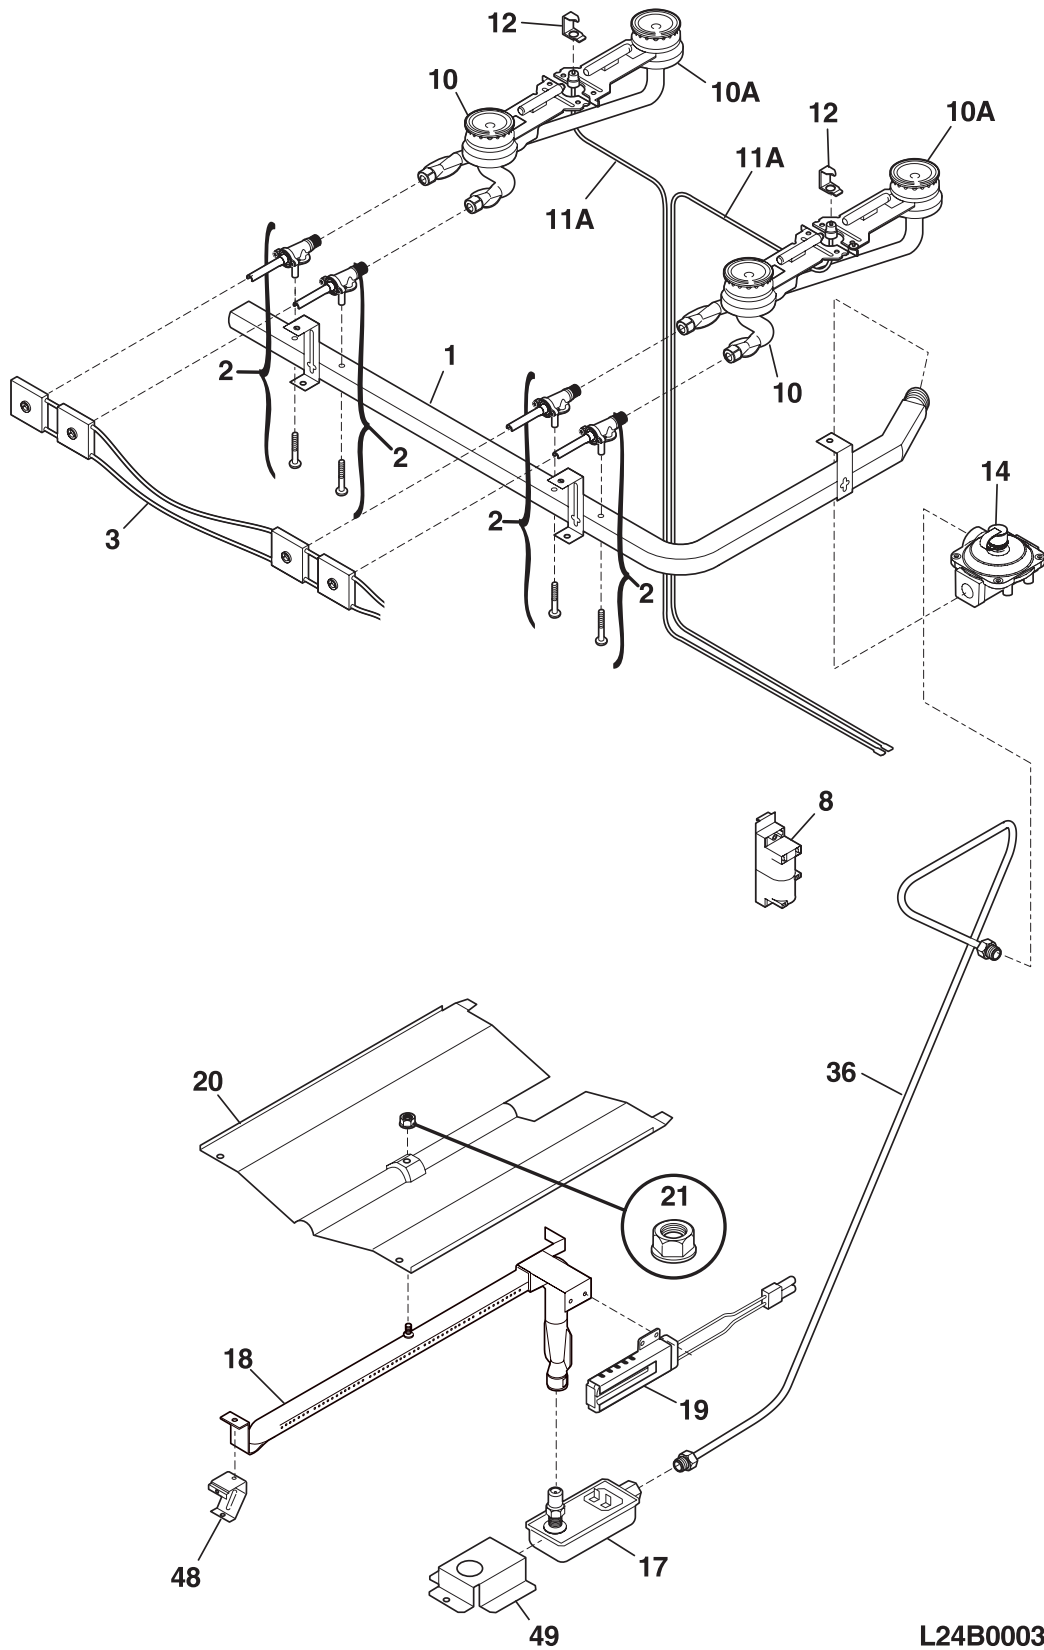

BACKGUARD

POS. NO	PART NO.	DESCRIPTION
1	5303289640	Shield, backguard, rear wall
18	316263402	End Cap, black, RH
18A	316263403	End Cap, black, LH
19	316263356	Panel, backguard, black
20 #	316455400	Clock/Timer, electronic, ES100
20A	316220701	Overlay, clock, black
23	316263500	Bracket, clock mtg, RH
23A	316263501	Bracket, clock mtg, LH
24 #	316448700	Switch, rocker, black, oven light
36	316009044	Knob, top valve, black, (4)
40	316458036	Panel, manifold, black
*	316021105	Screw, hex head cup pt, 8-18 x 0.375, black
*	316021108	Screw, cup pt, 8-18 x 0.375, chrome

BURNER

L24B0003