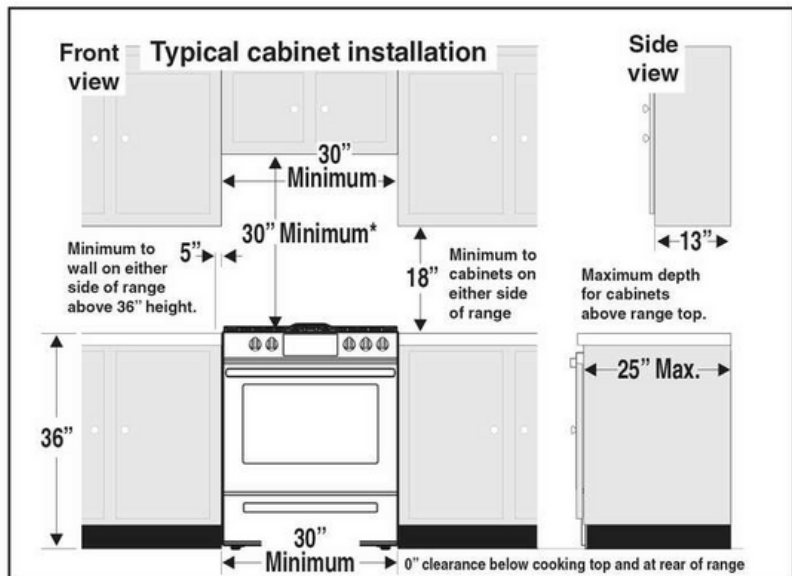

## Schéma d'installation

\*30" (762 mm) MINIMUM CLEARANCE BETWEEN THE TOP OF THE COOKING SURFACE AND THE BOTTOM OF AN UNPROTECTED WOOD OR METAL CABINET; OR 24" (610 mm) MINIMUM WHEN BOTTOM OF WOOD OR METAL CABINET IS PROTECTED BY NOT LESS THAN 1/4" (6 mm) FLAME RETARDANT MILLBOARD COVERED WITH NOT LESS THAN NO. 28 MSG SHEET STEEL, 0.015" (0.4 mm) STAINLESS STEEL, 0.024" (0.6 mm) ALUMINUM OR 0.020" (0.5 mm) COPPER. 0" (0 mm) CLEARANCE IS THE MINIMUM FOR THE REAR OF THE RANGE. FOLLOW ALL DIMENSION REQUIREMENTS PROVIDED ABOVE TO PREVENT PROPERTY DAMAGE, POTENTIAL FIRE HAZARD, AND INCORRECT COUNTERTOP AND CABINET CUTS.