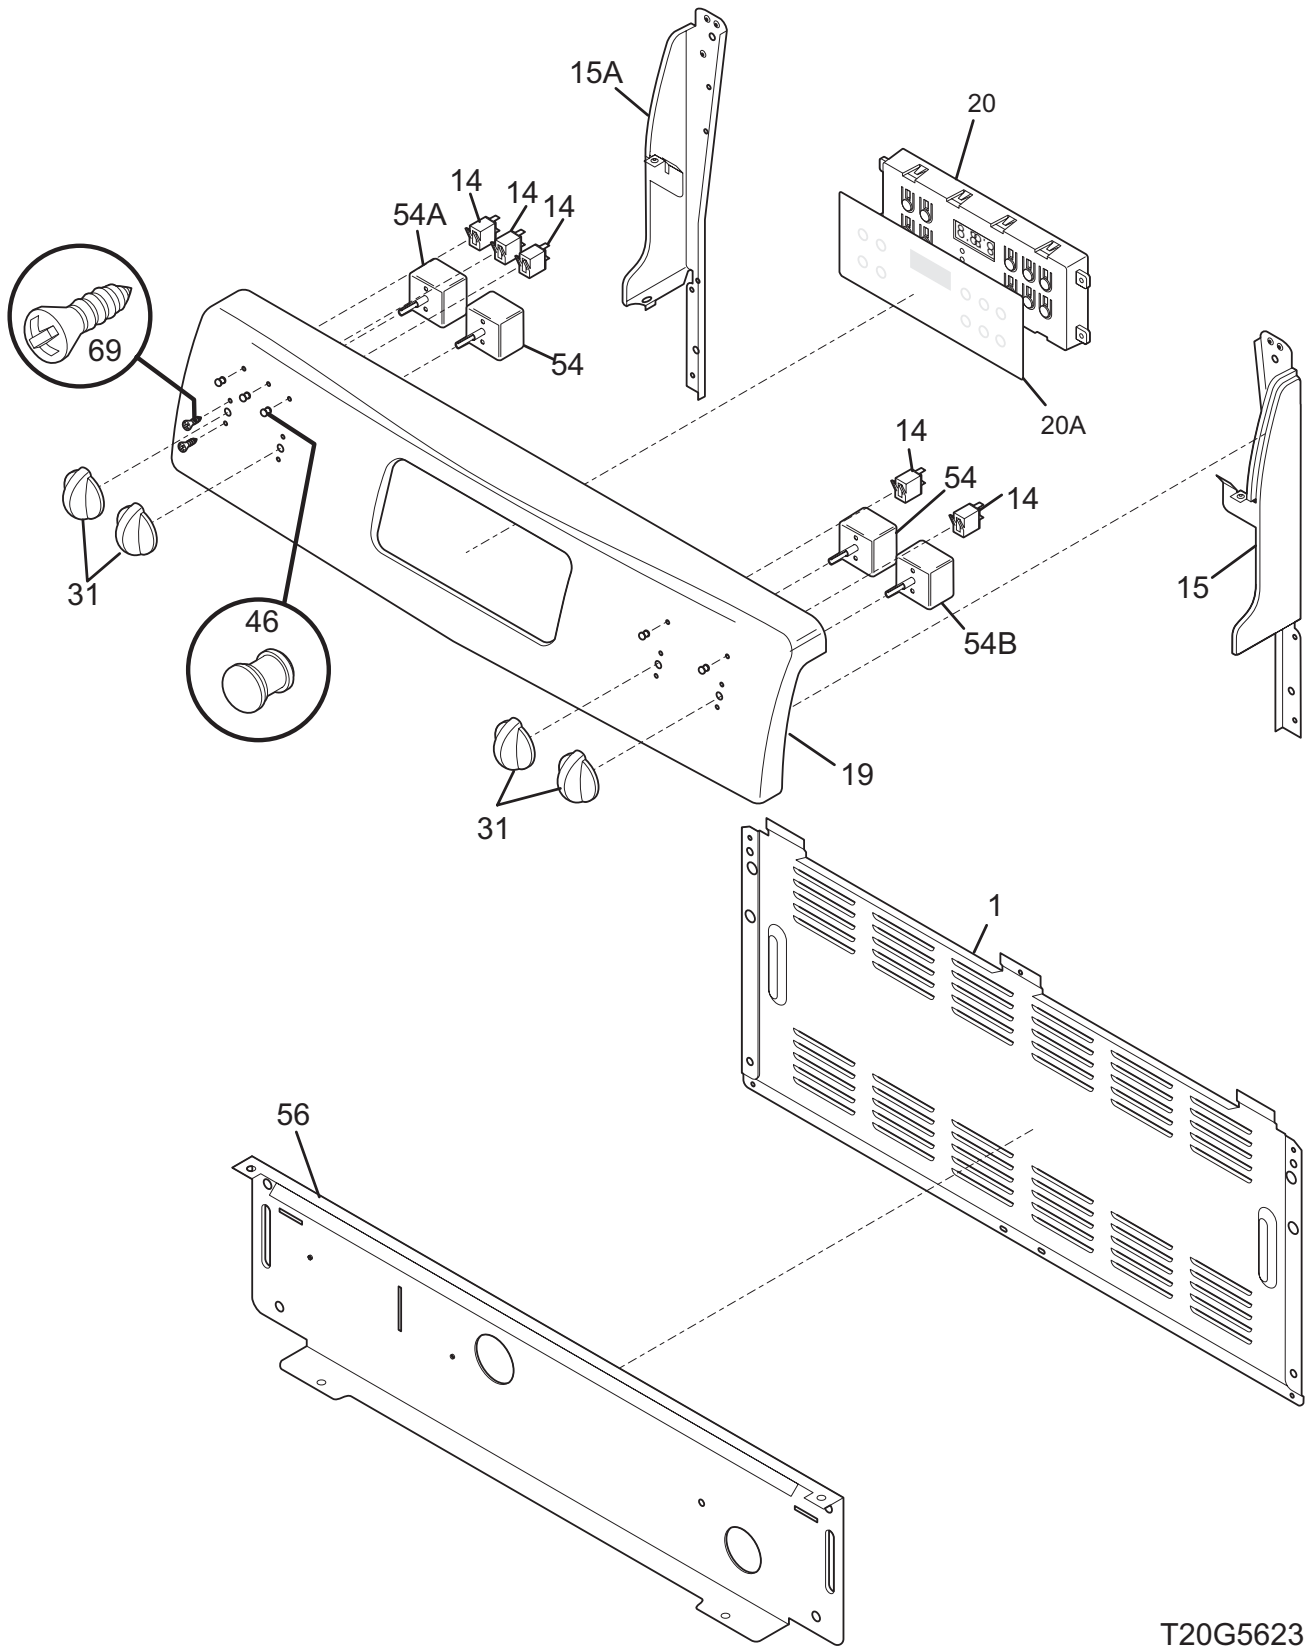

Copyright © 2006 Electrolux Home Products, Inc.
 All rights reserved.

BACKGUARD

T20G5623

BACKGUARD

POS. NO	PART NO.	DESCRIPTION
1	316416100	Shield, backguard, rear wall
14	316022500	Light/Lamp, indicator, 125 V
15	316411405	Support, backguard, black, RH
15A	316411404	Support, backguard, black, LH
19	316424136	Panel, control, black
20 #	316418300	Clock/Timer, electronic, ES330
20A	316419300	Overlay, clock, black, ES330
31	316223002	Knob, control, black
46	316040201	Lens, indicator light, red
54 #	316021500	Switch, infinite, small element
54A#	316021501	Switch, infinite, large element
54B#	316238200	Switch, infinite, dual element
56	316234013	Shield, backguard, black, inner
69	5303288565	Screw, truss sqdr, 8-32 x 3/16, switch mtg

TOP/DRAWER

T20T0059

TOP/DRAWER

POS. NO	PART NO.	DESCRIPTION
1	316408701	Drawer, utility
2	316403300	Liner, drawer
4	316409406	Panel, drawer front, stainless
7	316407400	Glide, drawer, rear
15 #	318178110	Element, surface, 6", 1200, (2), radiant
15A#	316418401	Element, dual, 9"/6", surface, 1200W/1300W, radiant
15B#	316224201	Element, surface, 9", 2500W, radiant
16	316456229	Main Top, smooth top, black
18	316436600	Hinge Bracket, maintop, (2)
26	316427600	Channel, element support, (2)
26A	316099202	Bracket, chassis support, rear
26B	316214200	Bracket, chassis support, front
39	316270200	Handle, door, black
39*	316437500	Screw, handle mtg., 10 14 x .4 trus, (2)
52	316461700	Clip, element mtg
* #	316466707	Harness-wiring, surface
*	316468100	Cleaner, smoothtop, w/sponge
*	316021105	Screw, hex head cup pt, 8-18 x 0.375, black
*	316021109	Screw, 8-18 x 0.5, chrome
*	5308014215	Screw, 6-20 x 0.312