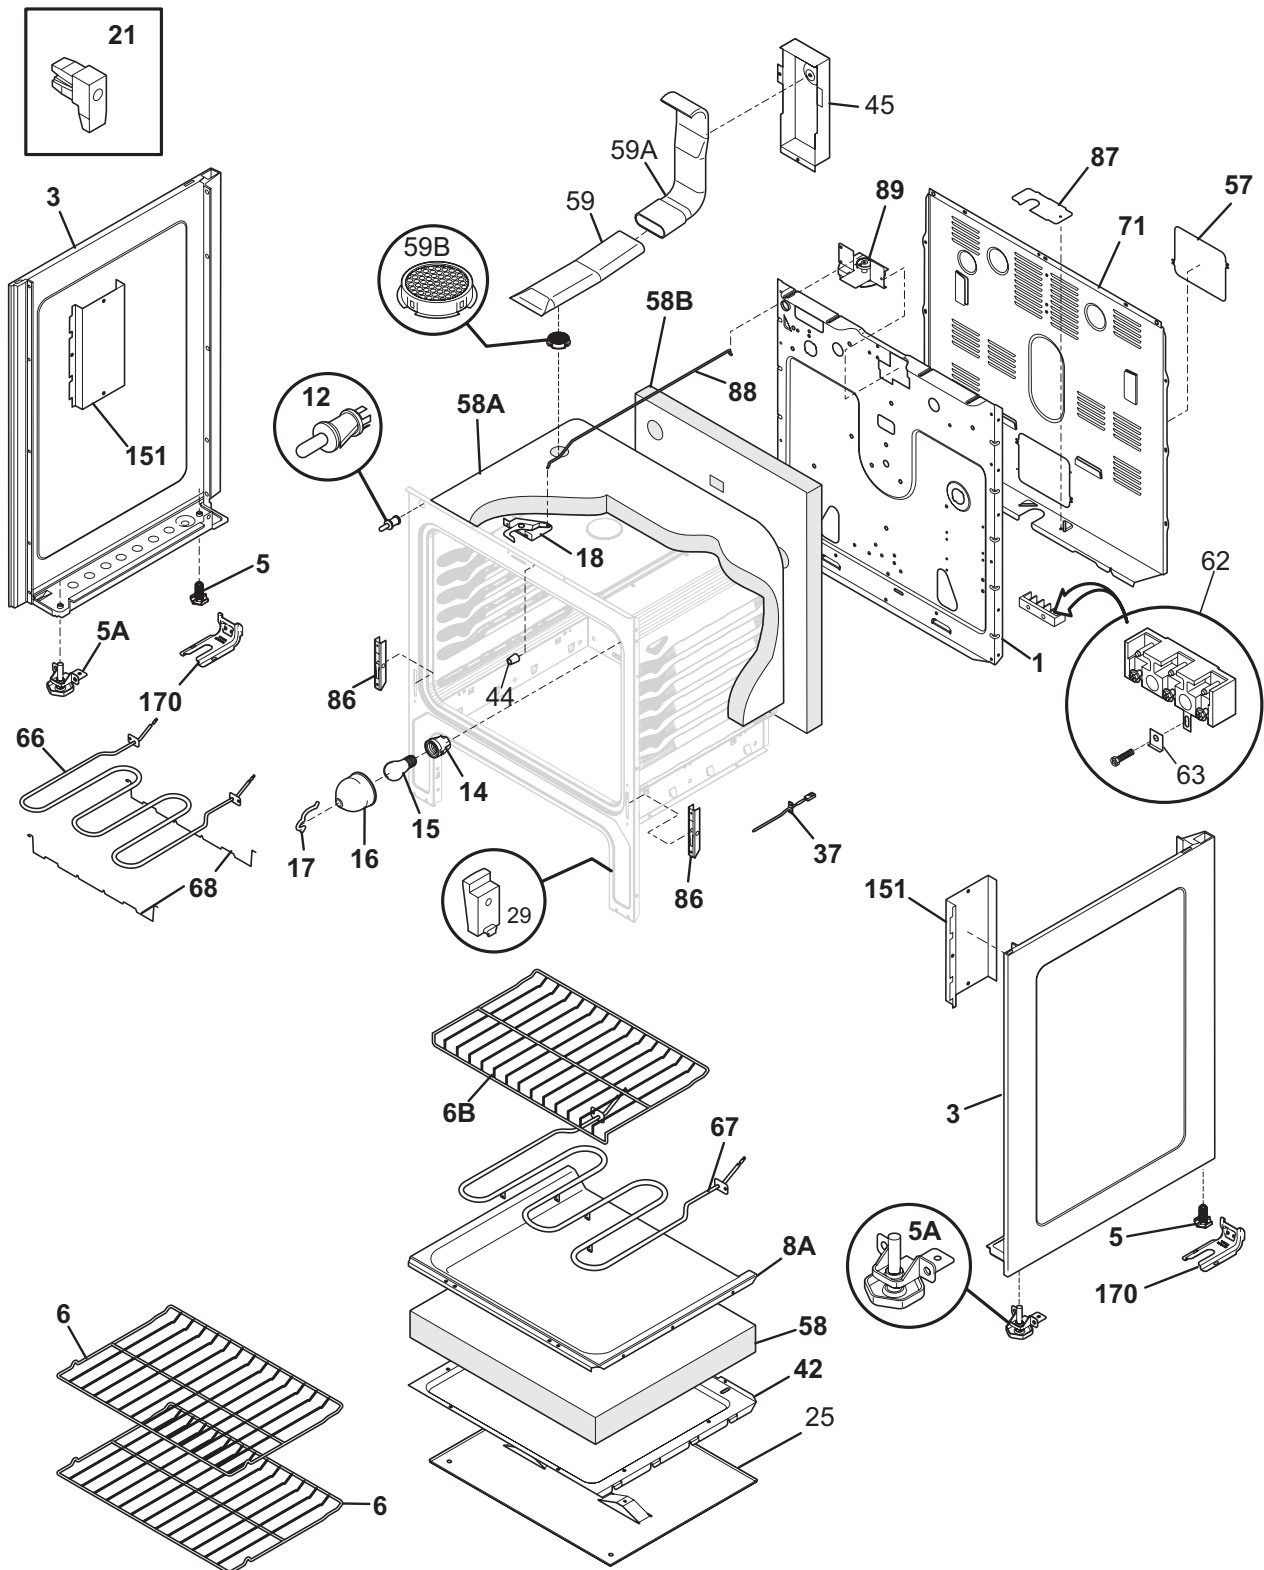

BODY

NOTE: Oven Liner N/A
Ass. du four N/A

T20V0041

BODY

POS. NO	PART NO.	DESCRIPTION
1	316401800	Panel, main back
3	316400118	Panel, bodyside, black, RH
3	316400119	Panel, bodyside, black, LH
5	316272900	Screw, leveling, plastic, rear, (2)
5A	316407201	Leveling Leg Assy, metal, front, (2), bracket & leg
6	316404500	Rack, oven
6B	316425400	Rack, oven
8A	316411102	Base, bake element
12 #	316445500	Switch, oven light, door frame
14	316116400	Receptacle, oven light
15	5303013071	Bulb/Lamp, light
16	08011086	Lens, oven light, glass
17	316087500	Retainer, lens
18 #	316405800	Latch Assembly, oven door
21	316408000	Clip, bodyside
25	316406200	Shield, heat, lower
29	316407301	Glide, drawer, front
37 #	316217001	Probe, oven temp
42	316407700	Shield, wool, lower
44	316246501	Spacer, oven door
45	316234100	Shield, wire, vent tube
57	316457800	Cover, access
58	316403801	Insulation, oven sump
58A	316406600	Insulation, oven wrapper
58B	316406500	Insulation, oven back
59	316208201	Tube, oven vent, lower
59A	316208304	Tube, oven vent, upper
59B	316247300	Catalyst, oven vent, ceramic
62	5304409888	Terminal Block Kit
62*	316085600	Insulator
62*	316205500	Nut, hex flange, 3/8 10-32
63	316278800	Plate, grounding strap
66 #	316430900	Element, broil, 4000W
67	316415900	Element, bake, 3500W, 6 pass
68	316429100	Support, element, broil
71	316422304	Shield, rear wall
86	316441300	Receptacle, hinge
86*	316418901	Screw, trilobe, 10-32 x 5/16"
87	316081200	Bracket, cable mtg
88	316203500	Rod, auto latch
89 #	316415400	Motor, latch/lock
151	316404600	Shield, bodyside
170	5303935180	Anti-tip Kit, w/bracket, screw
170*	316107200	Bracket, anti-tip
170*	316112500	Template, anti-tip
170*	316116000	Screw, concrete, 1.75", anti-tip brkt
* #	316443005	Wiring Harness, main
*	3203550	Plug, button, oven bottom
*	5303321321	Paint, touch-up, black
*	316021105	Screw, hex head cup pt, 8-18 x 0.375, black
*	316021110	Screw, 8-18 x 0.5, black
*	316089500	Screw, 10-16 x .486
*	5303285179	Screw, wafer head, 8-32T x 0.500, black
*	5308014215	Screw, 6-20 x 0.312