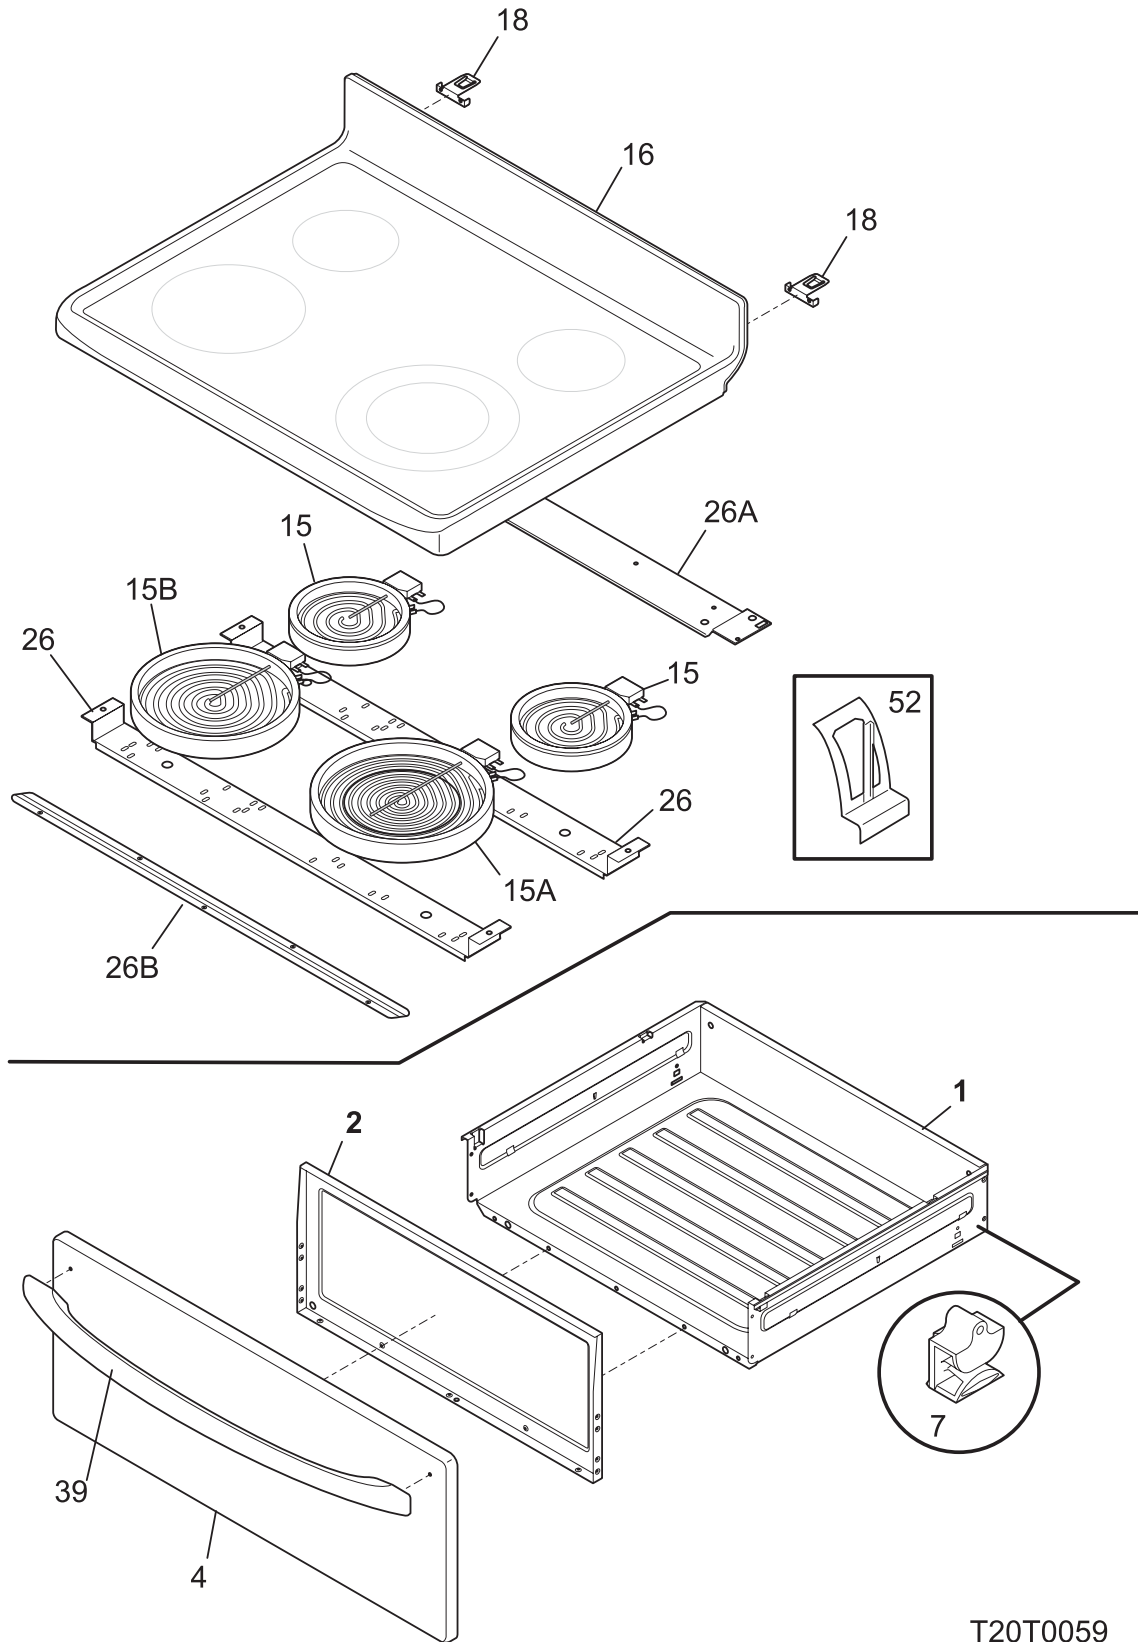

TOP/DRAWER

T20T0059

TOP/DRAWER

POS. NO	PART NO.	DESCRIPTION
1	316408701	Drawer, utility
2	316403300	Liner, drawer
4	316409406	Panel, drawer front, stainless
7	316407400	Glide, drawer, rear
15 #	318178110	Element, surface, 6", 1200, (2), radiant
15A#	316418401	Element, dual, 9"/6", surface, 1200W/1300W, radiant
15B#	316224201	Element, surface, 9", 2500W, radiant
16	316456229	Main Top, smooth top, black
18	316436600	Hinge Bracket, maintop, (2)
26	316427600	Channel, element support, (2)
26A	316099202	Bracket, chassis support, rear
26B	316214200	Bracket, chassis support, front
39	316270200	Handle, door, black
39*	316437500	Screw, handle mtg., 10 14 x .4 trus, (2)
52	316461700	Clip, element mtg
* #	316466707	Harness-wiring, surface
*	316468100	Cleaner, smoothtop, w/sponge
*	316021105	Screw, hex head cup pt, 8-18 x 0.375, black
*	316021109	Screw, 8-18 x 0.5, chrome
*	5308014215	Screw, 6-20 x 0.312