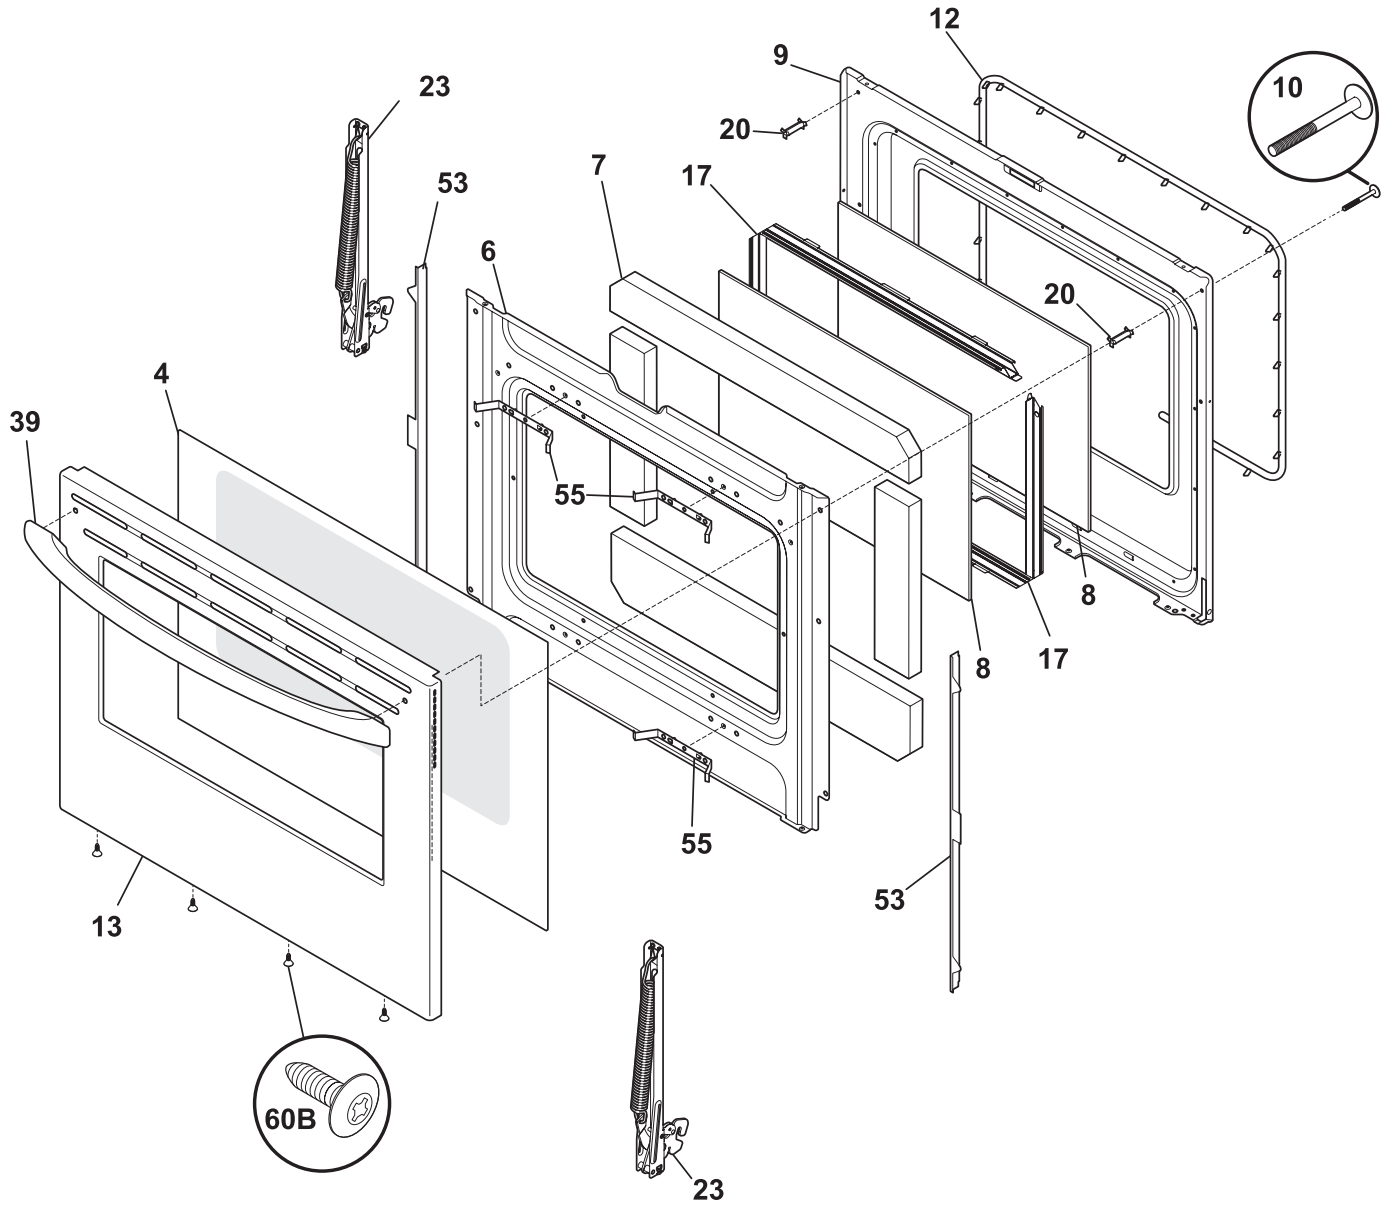

TOP/DRAWER

T20T0059

TOP/DRAWER

POS. NO	PART NO.	DESCRIPTION
1	316408701	Drawer, utility
2	316403300	Liner, drawer
4	316409406	Panel, drawer front, stainless
7	316407400	Glide, drawer, rear
15 #	318178110	Element, surface, 6", 1200, (2), radiant
15A#	316418401	Element, dual, 9"/6", surface, 1200W/1300W, radiant
15B#	316224201	Element, surface, 9", 2500W, radiant
16	316456229	Main Top, smooth top, black
18	316436600	Hinge Bracket, maintop, (2)
26	316427600	Channel, element support, (2)
26A	316099202	Bracket, chassis support, rear
26B	316214200	Bracket, chassis support, front
39	316270200	Handle, door, black
39*	316437500	Screw, handle mtg., 10 14 x .4 trus, (2)
52	316461700	Clip, element mtg
* #	316466707	Harness-wiring, surface
*	316468100	Cleaner, smoothtop, w/sponge
*	316021105	Screw, hex head cup pt, 8-18 x 0.375, black
*	316021109	Screw, 8-18 x 0.5, chrome
*	5308014215	Screw, 6-20 x 0.312

DOOR

T20D0033

DOOR

POS. NO	PART NO.	DESCRIPTION
4	316452700	Glass, oven door, black, outer
6	316406307	Shield, wool
7	316405600	Insulation, oven door
8	316117500	Glass, oven door, heat barrier
9	316423701	Liner, oven door
10	316433303	Screw, 10-14 x 1.820", handle mtg.
12	316405000	Seal, oven door
13	316407909	Panel, oven door, stainless, outer
17	316402403	Spacer, door glass, (2)
20	316408600	Spacer, door handle, (2)
23	316456303	Hinge, oven door, blue titan, (2)
23*	316418900	Screw, sims lp, #8-32 x 5/16", black
39	316270200	Handle, door, black
53	316408201	Shield, door filler, black, (2)
55	316408300	Bracket, glass support, (4)
60B	316021110	Screw, 8-18 x 0.5, black
*	316433603	Label, anti-tip
*	316021109	Screw, 8-18 x 0.5, chrome
*	5303285179	Screw, wafer head, 8-32T x 0.500, black