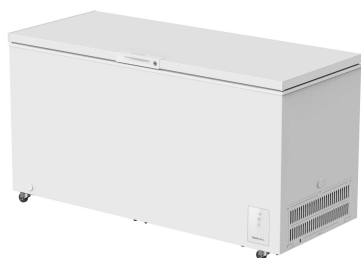

Product Photography