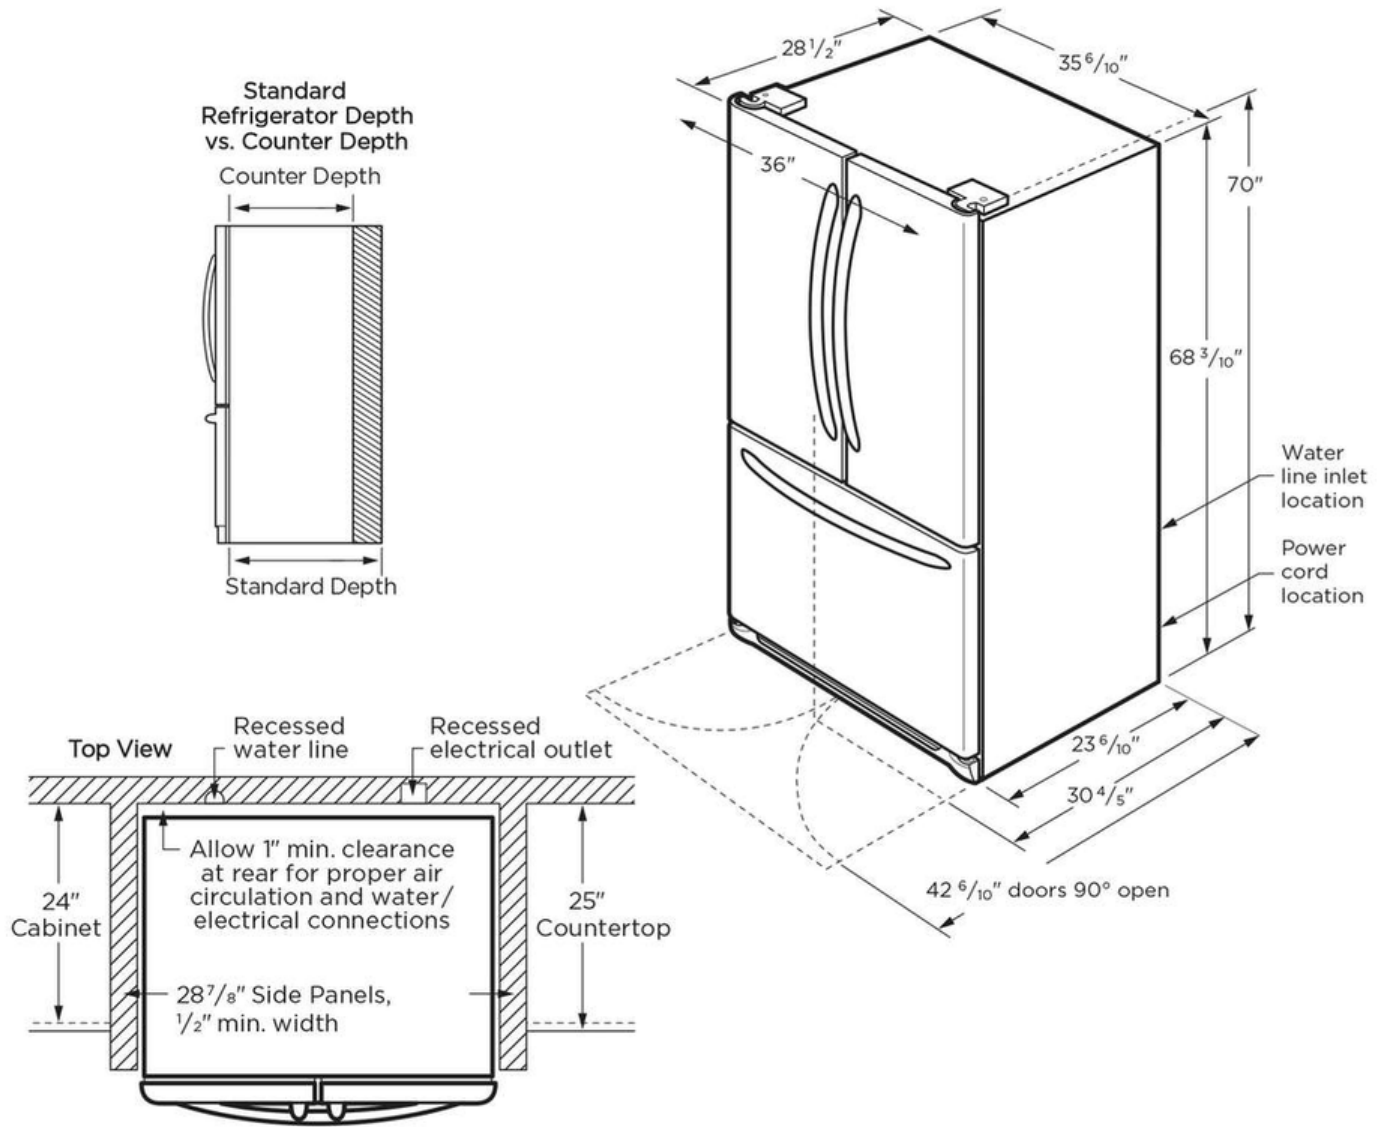

# Frigidaire Gallery

23.3 Cu. Ft. Counter-Depth French Door Refrigerator

GRFG2353AF

Version : 11/21

Note: For planning purposes only. Always consult local and national electric, gas and plumbing codes.

Refer to Product Installation Guide for detailed installation instructions on the web at [frigidaire.com](http://frigidaire.com) / [frigidaire.ca](http://frigidaire.ca)