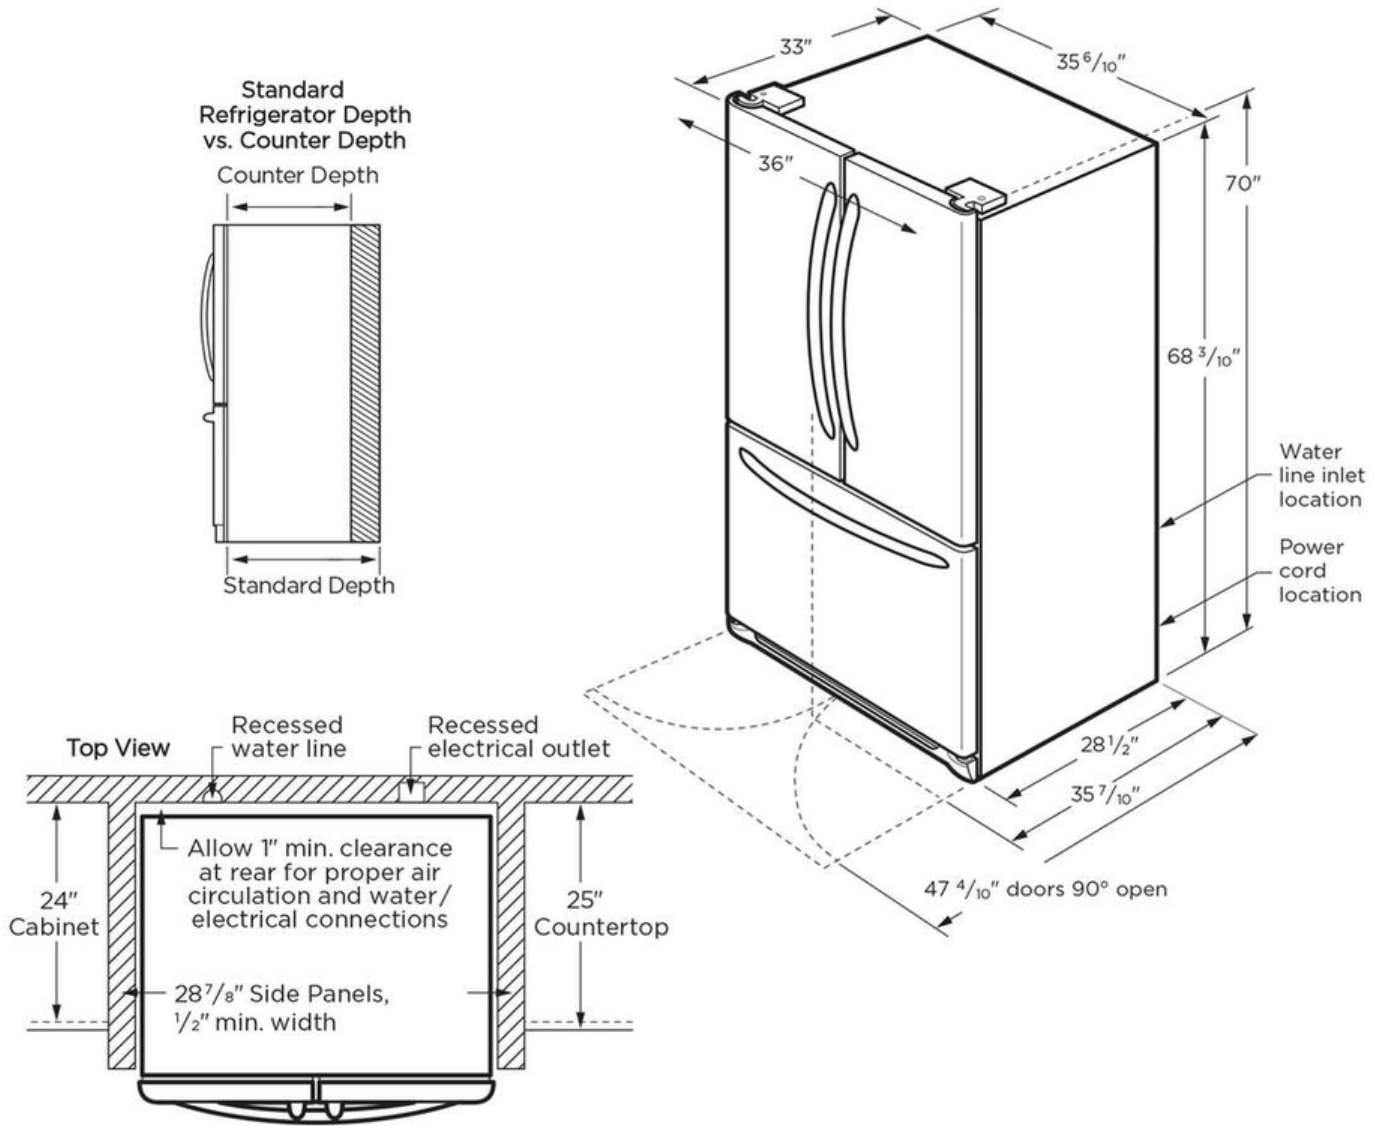

Frigidaire Gallery

27.8 Cu. Ft. French Door Refrigerator

GRFS2853AF, GRFS2853AD

Version : 11/21

Note: For planning purposes only. Always consult local and national electric, gas and plumbing codes.

Refer to Product Installation Guide for detailed installation instructions on the web at frigidaire.com / frigidaire.ca

Specifications subject to change. Accessories information available on the web at frigidaire.com / frigidaire.ca

USA • 10200 David Taylor Drive • Charlotte, NC 28262 • 1-800-FRIGIDAIRE • frigidaire.com

CANADA • 5855 Terry Fox Way • Mississauga, ON L5V 3E4 • 1-800-265-8352 • frigidaire.ca