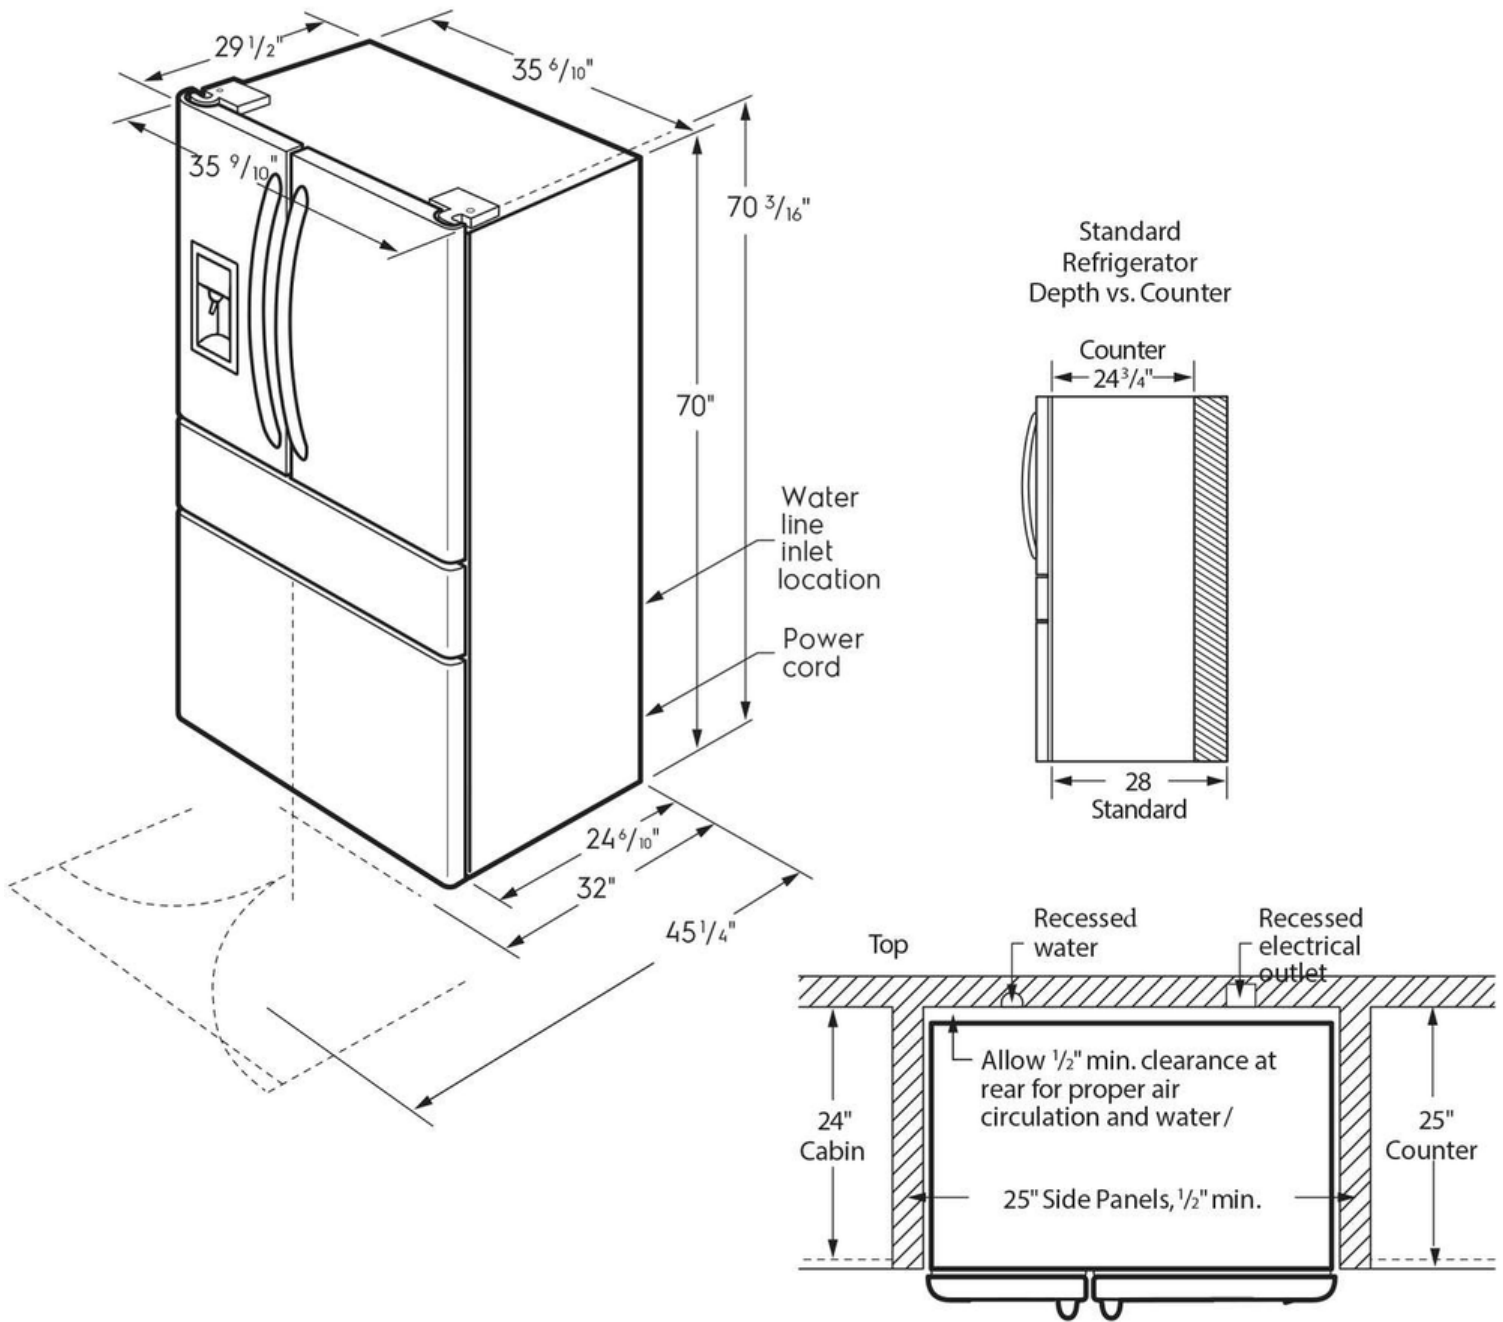

# Frigidaire Gallery

21.5 Cu. Ft. Counter-Depth 4-Door French Door Refrigerator

GRMC2273CF, GRMC2273CD

Version : 04/22

Note: For planning purposes only. Always consult local and national electric, gas and plumbing codes.