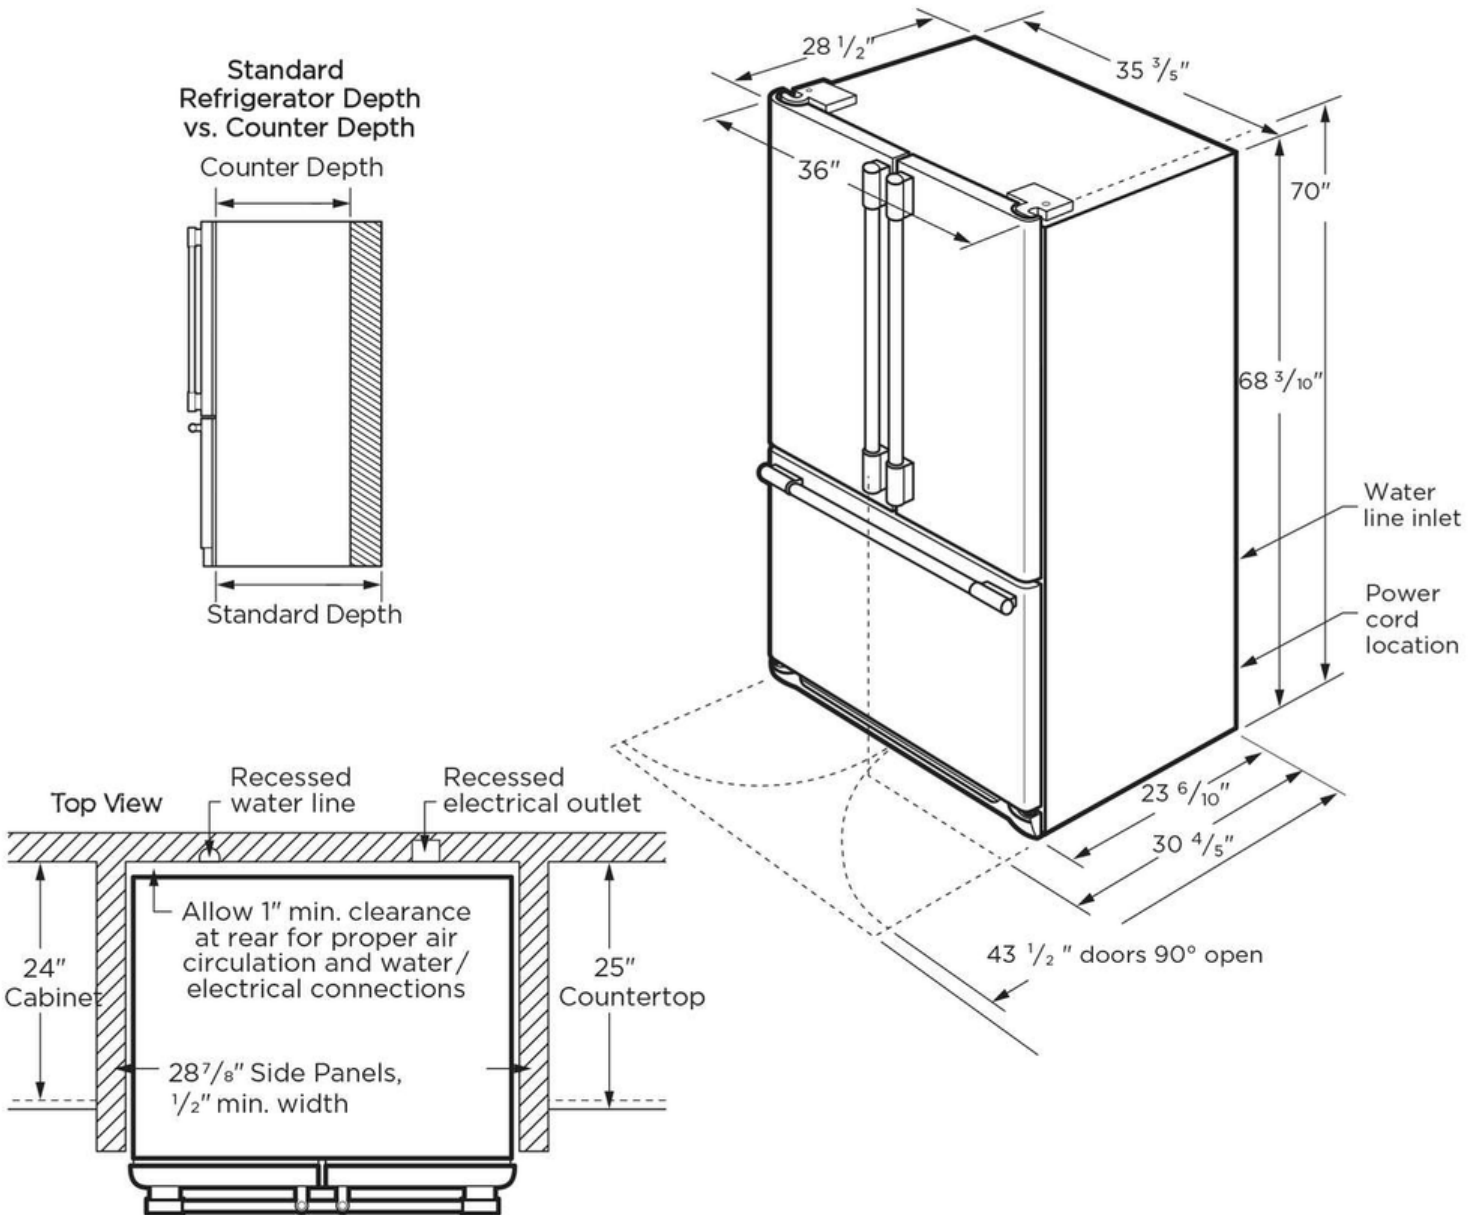

Frigidaire Professional

22.6 Cu. Ft. French Door Counter-Depth Refrigerator

PRFC2383AF

Version : 01/22

Note: For planning purposes only. Always consult local and national electric, gas and plumbing codes.

Refer to Product Installation Guide for detailed installation instructions on the web at frigidaire.com / frigidaire.ca

Specifications subject to change. Accessories information available on the web at frigidaire.com / frigidaire.ca

USA • 10200 David Taylor Drive • Charlotte, NC 28262 • 1-800-FRIGIDAIRE • frigidaire.com

CANADA • 5855 Terry Fox Way • Mississauga, ON L5V 3E4 • 1-800-265-8352 • frigidaire.ca