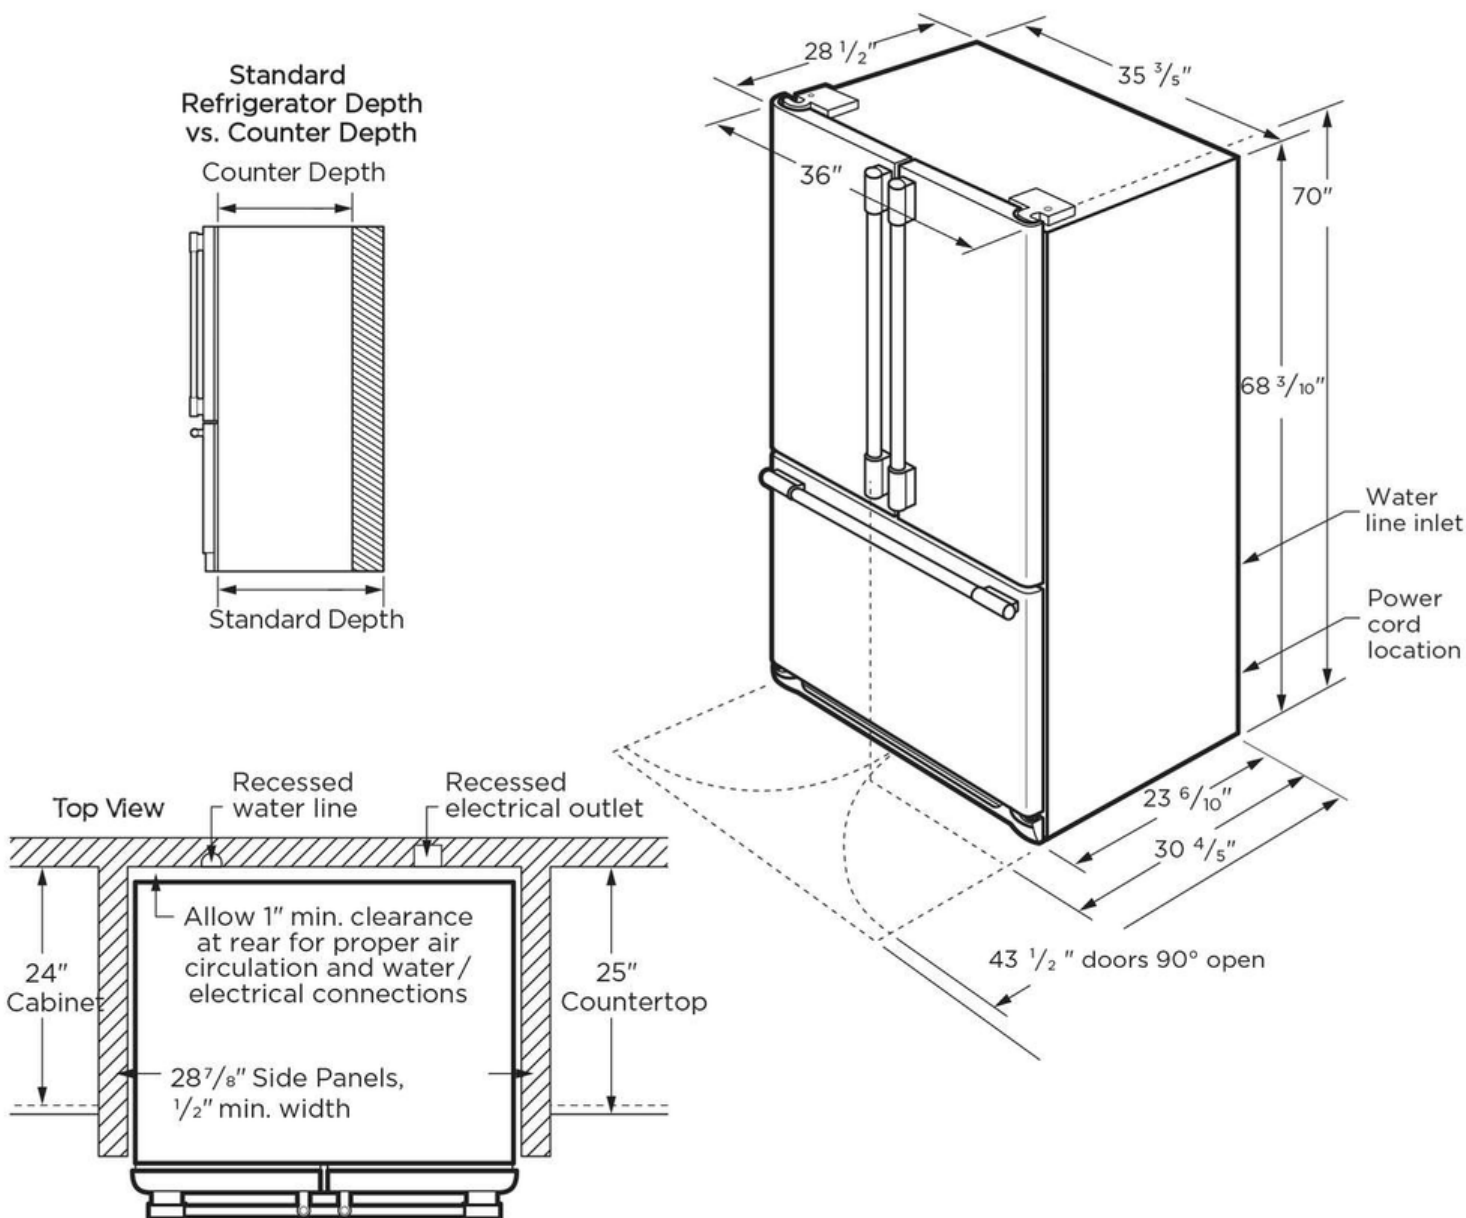

Frigidaire Professional

23.3 Cu. Ft. French Door Counter-Depth Refrigerator

PRFG2383AF

Version : 01/22

Note: For planning purposes only. Always consult local and national electric, gas and plumbing codes.

Refer to Product Installation Guide for detailed installation instructions on the web at frigidaire.com / frigidaire.ca

Specifications subject to change. Accessories information available on the web at frigidaire.com / frigidaire.ca

USA • 10200 David Taylor Drive • Charlotte, NC 28262 • 1-800-FRIGIDAIRE • frigidaire.com

CANADA • 5855 Terry Fox Way • Mississauga, ON L5V 3E4 • 1-800-265-8352 • frigidaire.ca