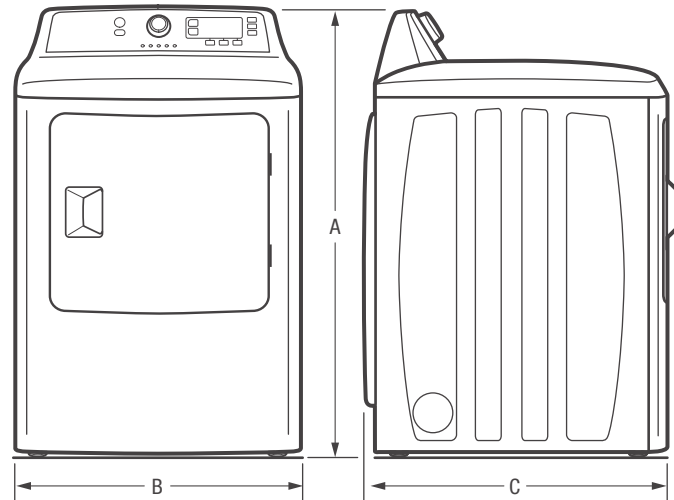

Features	
Total Capacity (Cu.Ft.)	6.7
Controls	Digital
Dryer Drum Interior	Stainless Steel
Interior Light	
Framed Glass Window Door	
DrySense™ Technology	Yes
Wrinkle Release Technology	Yes
TimeWise® Technology	
Moisture Sensor	Yes
Estimated Time Remaining	Yes
Cycle Status Lights	Yes
Cycle Signal	Chime
Cycle Signal "On/Off"	Yes
Control Lock	
Start / Pause / Cancel Knobs	Yes
Delay Start	Yes
Tumble Speed (RPM)	50
Reversible Door	Yes
Lint Screen	Yes
Sound Package	
Adjustable Leveling Legs	4
Cycles	
Dry Cycles	10
Specialty Cycles	0
Options	
Temperature Selections	4
Dryness Level Selections	5
Timed Dry	Yes
Energy Saver Option	
Optional Accessories	
Drying Rack	PN# 137067300
Specifications	
Maximum Exhaust Duct Length¹ (Ft.)	64
Power Supply Connection Location	Rear
Voltage Rating	120V / 240V / 60Hz
Connected Load (kW Rating) @ 240 Volts	5.4
Amps @ 240 Volts	24
Heating Element @ 240 Volts (Watts)	4,800
Shipping Weight (Approx.)	143 Lbs.

¹Rigid metal duct preferred, semi-rigid optional and allow deductions for elbows and vents. Refer to Installation Guide on web for additional information.

NOTE: For planning purposes only. Always consult local and national electric codes. Refer to Product Installation Guide for detailed installation instructions on the web at frigidaire.ca.

Product Dimensions	
A - Height	44-1/4"
B - Width	27"
C - Depth	30-13/16"
Depth with Door Open 90°	48-5/8"

Accessories information available on the web at frigidaire.ca