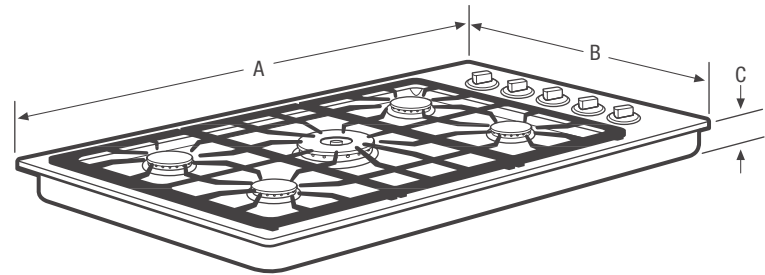

Features	
Controls	Express-Select*
Surface Type	Stainless Steel Recessed (S), Colour-Coordinated Recessed (B)
Sealed Gas Burners	Yes
Grates	Continuous Corner-To-Corner Cast Iron w/Black Matte Finish
Right Front Burner (BTU)	12,000
Right Rear Burner (BTU)	5,000
Left Front Burner (BTU)	9,500
Left Rear Burner (BTU)	9,500
Centre Burner (BTU)	450 - 18,000
Control Location	Front
Knob Colour	Stainless (S), Colour-Coordinated (B)
Knob Type	Cast Metal (S), Plastic (B)
Specifications	
Power Supply Connection Location	Right Rear
Gas Supply Connection Location	Right Rear
LP Gas Conversion Kit	Included
Voltage Rating	120V / 60 Hz / 15A
Amps @ 120 Volts	1.0
Minimum Circuit Required (Amps)	15
Approved for Electric Single Wall Oven Combination Installation¹	Yes
Shipping Weight (Approx.)	60 Lbs.

¹Cooktops are approved for installation above any of our Electric Single Wall Ovens.

NOTE: For planning purposes only. Always consult local and national electric and gas codes. Refer to Product Installation Guide for detailed installation instructions on the web at fridge.ca.

Product Dimensions		Cutout Dimensions	
A - Width	36"	Width (Min.) / (Max.)	33-7/8" / 34-1/4"
B - Depth	21-3/4"	Depth (Min.) / (Max.)	19-1/4" / 19-3/4"
C - Height	5"	Height	8"

Granite Countertop Installation Kit available.

Accessories information available on the web at fridge.ca