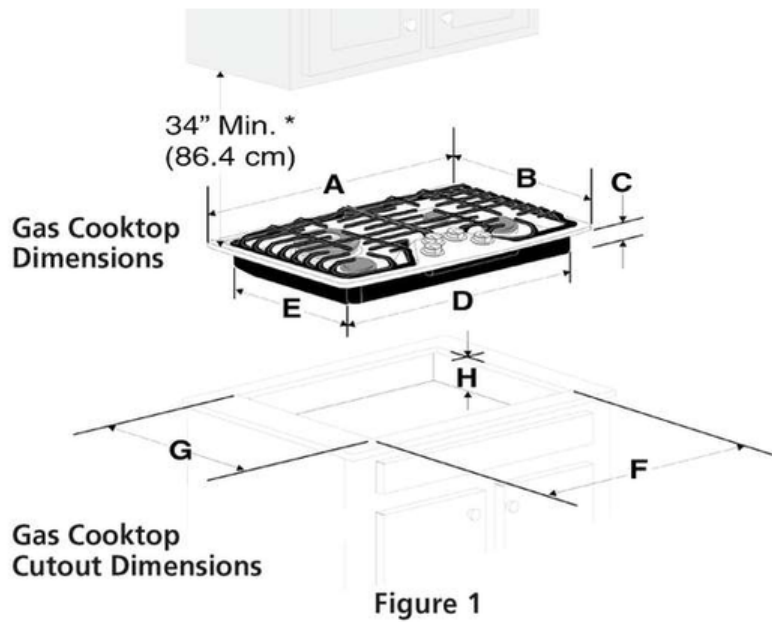

### Dimensions and Volume

Height	2 7/16"
Width	30"
Depth	21"
Cutout Height	7 1/2"
Minimum Cutout Width	27 1/4"
Minimum Cutout Depth	19"
Maximum Cutout Width	29 5/16"
Maximum Cutout Depth	20"

# Frigidaire Gallery

30" Gas Cooktop

GCCG3046AS

Version : 05/22

PRODUCT DIMENSIONS					
MODEL	A. WIDTH	B. DEPTH	C. HEIGHT	D. BOX WIDTH	E. BOX DEPTH
30" Gas Cooktop	30" (76.2 cm)	21" (53.3 cm)	2 7/16" (6.2 cm)	27" (68.6 cm)	18 7/8" (47.9 cm)

CUTOUT DIMENSIONS					H. HEIGHT BELOW COOKTOP
MODEL	F. WIDTH		G. DEPTH		
	MINIMUM	MAXIMUM	MINIMUM	MAXIMUM	
30" Gas Cooktop	27 1/4 (69.2 cm)	29 5/16" (74.3 cm)	19" (48.3 cm)	20" (50.8 cm)	7.5" (19.0 cm)