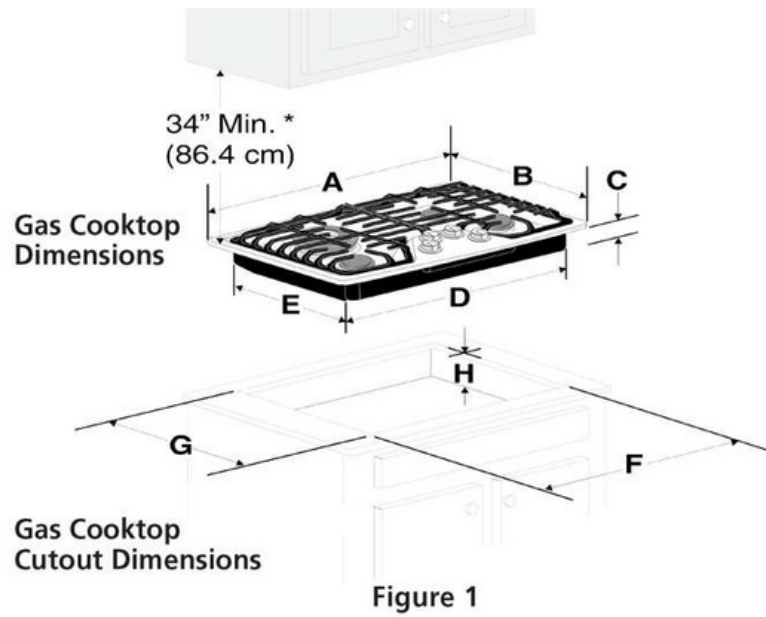

#### Dimensions and Volume

Height	2 7/16"
Width	30"
Depth	21"
Cutout Height	7 1/2"
Maximum Cutout Width	29 5/16"
Minimum Cutout Width	27 1/4"
Maximum Cutout Depth	20"
Minimum Cutout Depth	19"

### PRODUCT DIMENSIONS

MODEL	A. WIDTH	B. DEPTH	C. HEIGHT	D. BOX WIDTH	E. BOX DEPTH
30" Gas Cooktop	30" (76.2 cm)	21" (53.3 cm)	2 7/16" (6.2 cm)	27" (68.6 cm)	18 7/8" (47.9 cm)