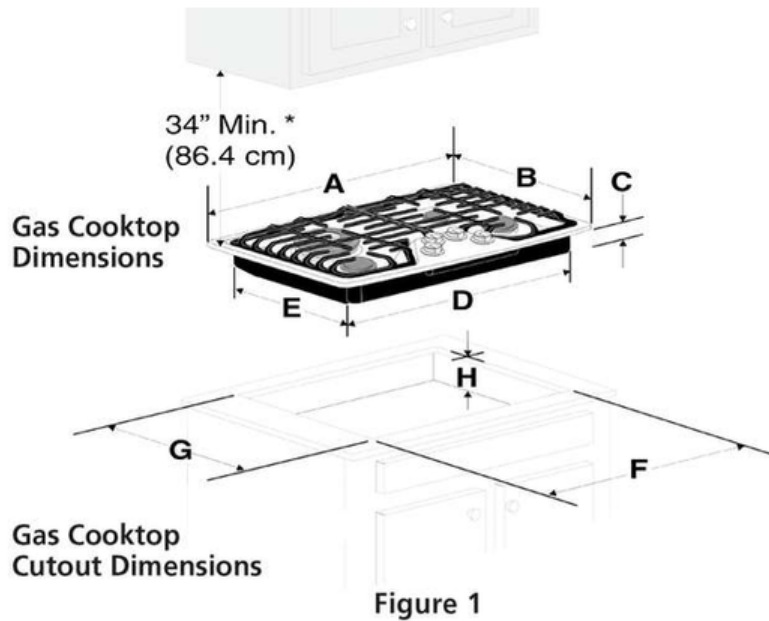

Display

Control Location	Front
------------------	-------

Exterior

Backlit Knobs	Yes
---------------	-----

Dimensions and Volume

Height	2 7/16"
Width	36"
Depth	21"
Cutout Height	7 1/2"
Minimum Cutout Width	33 7/8"
Minimum Cutout Depth	19"
Maximum Cutout Width	35 5/8"
Maximum Cutout Depth	20"

CANADA • 5855 Terry Fox Way • Mississauga, ON L5V 3E4 • 1-800-265-8352 • frigidaire.ca

Frigidaire Gallery

36" Gas Cooktop

GCCG3648AS, GCCG3648AB

Version : 05/22

PRODUCT DIMENSIONS					
MODEL	A. WIDTH	B. DEPTH	C. HEIGHT	D. BOX WIDTH	E. BOX DEPTH
36" Gas Cooktop	36" (91.4 cm)	21" (53.3 cm)	2 7/16" (6.2 cm)	33 5/8" (85.4 cm)	18 7/8" (47.9 cm)

CUTOUT DIMENSIONS					H. HEIGHT BELOW COOKTOP
MODEL	F. WIDTH		G. DEPTH		
	MINIMUM	MAXIMUM	MINIMUM	MAXIMUM	
36" Gas Cooktop	33 7/8" (86.0 cm)	35 5/8" (90.3 cm)	19" (48.3 cm)	20" (50.8 cm)	7.5" (19.0 cm)