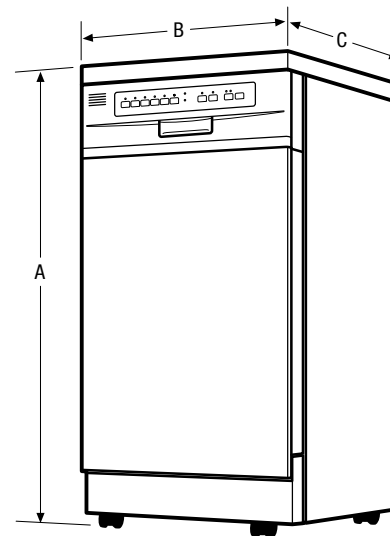

Features	
Control Design	Ready-Select*
Digital Display	
Door Latch	
Stay-Put Door Hinge Design	
Low Rinse-Aid Indicator Light	Yes
Interior Design	Standard
Interior Colour	Stainless Steel
Wash System	Direct
Wash Levels	4
Sound Package	UltraQuiet™ 3
Filter	Manual Clean
Filter Trap	Removable
Soft Food Disposer	
dB Level	59
Drying System	Static
Cycles	
Number of Cycles	6
Heavy	Yes
Normal	Yes
Light	Yes
Delicate	
Favourite	
China/Crystal	Yes
Rinse Only	
Energy Saver Plus	Yes
Upper Rack Wash Only	
Cycle Indicator Light	
Control Lock	
Options	
Heat/No Heat Dry	Yes
Hi-Temp Wash	
NSF® Certified Sanitize Rinse	
Delay Start	1-3 Hour
Rack System	
Rack Design/Rack Coating	Deluxe/Nylon
Upper Rack -	
Stemware/Champagne Glass Holders	Yes
Fold-Down Tines	
Cup Shelves	
Lower Rack -	
Silverware Basket	Standard
Fold-Down Tines	
Small Items Cover	
Certifications	
ENERGY STAR®	Yes
Specifications	
Water Usage (Gallons)	4.81
Water Pressure (PSI)	20 - 120
Integral Air Gap on Supply	Yes
Casters	4
Power Supply Connection Location	Right
Voltage Rating	120V / 60 Hz / 15A
Connected Load (kW Rating) @ 120 Volts¹	1.44
Amps @ 120 Volts	8.5
Shipping Weight (Approx.)	139 Lbs.

¹For use on adequately wired 120V, dedicated circuit having 2-wire service with a separate ground wire. Appliance must be grounded for safe operation.

NOTE: For planning purposes only. Always consult local and national electric and plumbing codes. Refer to Product Installation Guide for detailed installation instructions on the web at frigidaire.ca.

Product Dimensions	
A - Height	38-1/2"
B - Width	20-1/2"
C - Depth	30"
Depth with Door Open 90°	16"

Accessories information available on the web at frigidaire.ca