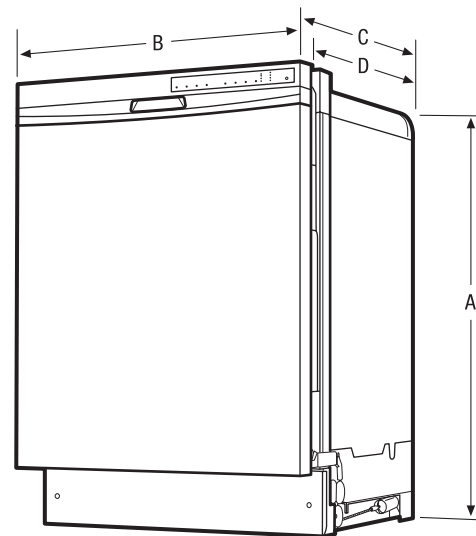

¹ For use on adequately wired 120V, dedicated circuit having 2-wire service with a separate ground wire. Appliance must be grounded for safe operation.

NOTE: For planning purposes only. Always consult local and national electric and plumbing codes. Refer to Product Installation Guide for detailed installation instructions on the web at frigidaire.ca.

Product Dimensions		Cutout Dimensions	
A - Height (Adjustable)	33-1/2" - 35"	Height (Min.)	34-1/4"
B - Width	24"	Height (Max.)	35"
C - Depth (Including Door)	25"	Width (Min.)	24"
D - Depth (To Tub Flange)	22-1/2"	Depth (Min.)	24"
Depth with Door Open 90°	49-1/4"		

Accessories information available on the web at frigidaire.ca