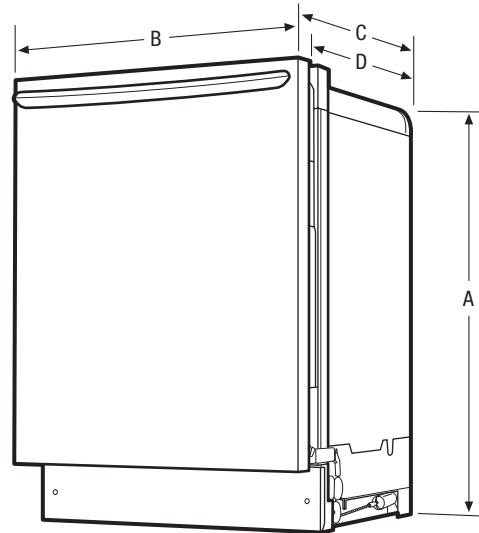

¹ For use on adequately wired 120V, dedicated circuit having 2-wire service with a separate ground wire. Appliance must be grounded for safe operation.

NOTE: For planning purposes only. Always consult local and national electric and plumbing codes. Refer to Product Installation Guide for detailed installation instructions on the web at frigidaire.com.

Product Dimensions		Cutout Dimensions	
A - Height (Adjustable)	33-1/2" - 35"	Height (Min.)	34-1/4"
B - Width	24"	Height (Max.)	35-1/4"
C - Depth (Including Door)	25"	Width (Min.)	24"
D - Depth (To Tub Flange)	22-1/2"	Depth (Min.)	24"
Depth with Door Open 90°	49-1/4"		

Accessories information available on the web at frigidaire.com

FRIGIDAIRE

USA • 10200 David Taylor Drive • Charlotte, NC 28262 • 1-800-FRIGIDAIRE • frigidaire.com
CANADA • 5855 Terry Fox Way • Mississauga, ON L5V 3E4 • 1-800-265-8352 • frigidaire.ca

FGHD2433K 08/10

© 2010 Electrolux Home Products, Inc.

Specifications subject to change.
Printed in the U.S.A.