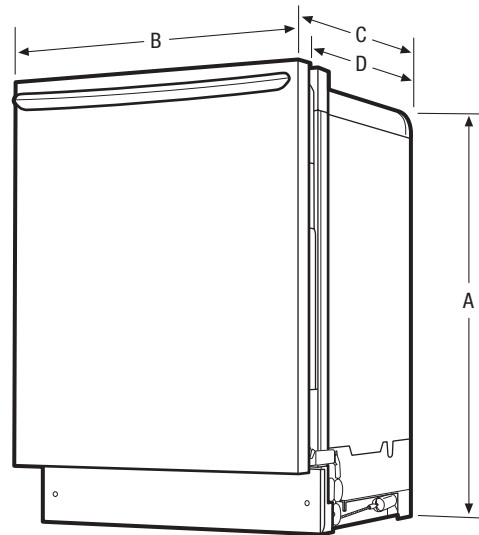

¹ For use on adequately wired 120V, dedicated circuit having 2-wire service with a separate ground wire. Appliance must be grounded for safe operation.

NOTE: For planning purposes only. Always consult local and national electric and plumbing codes. Refer to Product Installation Guide for detailed installation instructions on the web at frigidaire.com.

Product Dimensions		Cutout Dimensions	
A - Height (Adjustable)	33-1/2" - 35"	Height (Min.)	34-1/4"
B - Width	24"	Height (Max.)	35-1/4"
C - Depth (Including Door)	25"	Width (Min.)	24"
D - Depth (To Tub Flange)	22-1/2"	Depth (Min.)	24"
Depth with Door Open 90°	49-1/4"		

Accessories information available on the web at frigidaire.com

FRIGIDAIRE

USA • 10200 David Taylor Drive • Charlotte, NC 28262 • 1-800-FRIGIDAIRE • frigidaire.com

CANADA • 5855 Terry Fox Way • Mississauga, ON L5V 3E4 • 1-800-265-8352 • frigidaire.ca

FGHD2461K 08/10

© 2010 Electrolux Home Products, Inc.

Specifications subject to change.

Printed in the U.S.A.