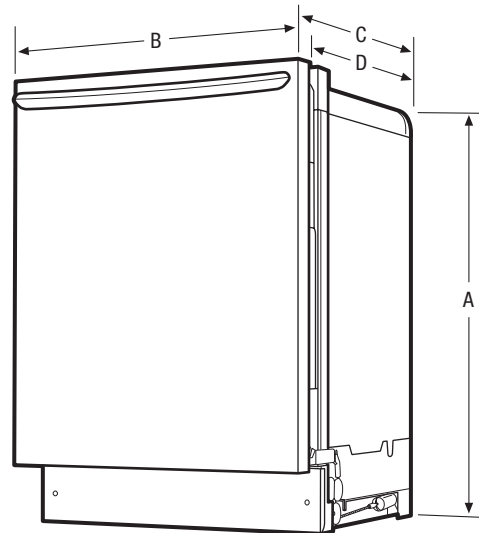

¹ For use on adequately wired 120V, dedicated circuit having 2-wire service with a separate ground wire. Appliance must be grounded for safe operation.

NOTE: For planning purposes only. Always consult local and national electric and plumbing codes. Refer to Product Installation Guide for detailed installation instructions on the web at frigidaire.com.

Product Dimensions		Cutout Dimensions	
A - Height (Adjustable)	33-1/2" - 35"	Height (Min.)	34-1/4"
B - Width	24"	Height (Max.)	35-1/4"
C - Depth (Including Door)	25"	Width (Min.)	24"
D - Depth (To Tub Flange)	22-1/2"	Depth (Min.)	24"
Depth with Door Open 90°	49-1/4"		

Accessories information available on the web at frigidaire.com

FRIGIDAIRE

USA • 10200 David Taylor Drive • Charlotte, NC 28262 • 1-800-FRIGIDAIRE • frigidaire.com
CANADA • 5855 Terry Fox Way • Mississauga, ON L5V 3E4 • 1-800-265-8352 • frigidaire.ca

FGHD2471K 08/10

© 2010 Electrolux Home Products, Inc.

Specifications subject to change.
Printed in the U.S.A.