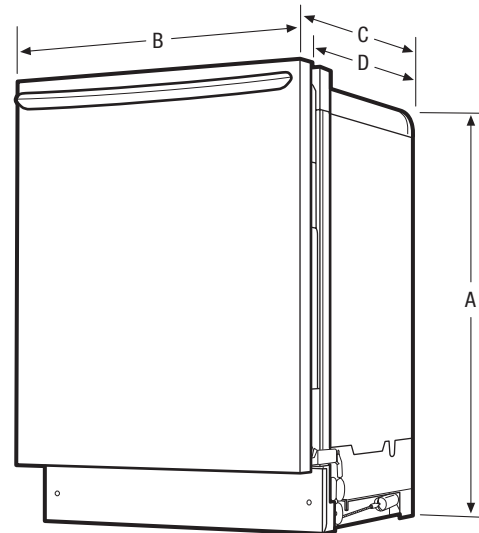

¹ For use on adequately wired 120V, dedicated circuit having 2-wire service with a separate ground wire. Appliance must be grounded for safe operation.

NOTE: For planning purposes only. Always consult local and national electric and plumbing codes. Refer to Product Installation Guide for detailed installation instructions on the web at frigidaire.com.

Product Dimensions		Cutout Dimensions	
A - Height (Adjustable)	34" - 35"	Height (Min.)	34-1/4"
B - Width	23-3/4"	Height (Max.)	35-1/4"
C - Depth (Including Door)	25-3/8"	Width (Min.)	24"
D - Depth (To Tub Flange)	23"	Depth (Min.)	24"
Depth with Door Open 90°	50-3/8"		

Accessories information available on the web at frigidaire.com

FRIGIDAIRE

USA • 10200 David Taylor Drive • Charlotte, NC 28262 • 1-800-FRIGIDAIRE • frigidaire.com
CANADA • 5855 Terry Fox Way • Mississauga, ON L5V 3E4 • 1-800-265-8352 • frigidaire.ca

FGHD2491L 08/10

© 2010 Electrolux Home Products, Inc.

Specifications subject to change.
Printed in the U.S.A.