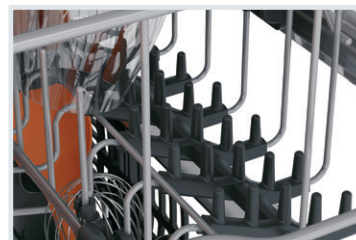

Delicate-Care™ Soft Grips

No more need to hand wash your fragile dishes with our Delicate-Care™ Soft Grips that secure fragile dishes in the dishwasher with a soft rubber grip.

ENERGY STAR®

NSF® International Certification

Available in:

Stainless (F)

White (W)

Black (B)

¹ Than a traditional lower spray arm.

² 30 or 34 minutes depending on model, based on normal cycle.

³ Select model only.