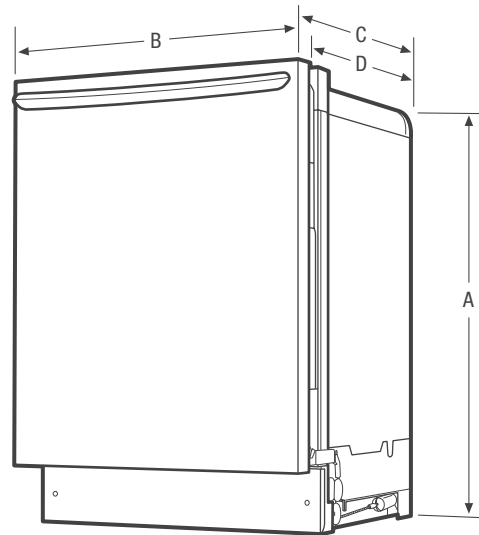

Features	
Control Design	Fully-Integrated Express-Select®
Digital Display	Yes
Door Latch/Stay-Put Door Hinge Design	Yes/Yes
Low Rinse-Aid Indicator Light	
Interior Design/Interior Colour	Tall Tub/Stainless Steel
Wash System	Direct Feed
Wash Arm	OrbitClean®
Wash Levels/Wash Speeds	5/5
DishSense™ Technology	Yes
AquaSurge™ Technology	Yes
Sound Package	SilentDesign™
Filter/Filter Trap	S. Steel/Removable
Soft Food Disposer	
dB Level	51
Drying System (Fan Assisted)	Effortless™ Dry
Cycles	
Number of Cycles	7
PowerPlus® (Heavy)	Yes
Normal	Yes
Light	
Quick Wash (30-Min.)	Yes
Favourite	Yes
China Crystal	Yes
Rinse Only	Yes
Energy Saver Plus	Yes
Upper Rack Wash Only	
Cycle Indicator Light/Control Lock	No/Yes
Cycle Complete Floor Beam Indicator	LED
Options	
Heat/No Heat Dry	Yes
Hi-Temp Wash	Yes
NSF® Certified Sanitize Rinse	Yes
Delay Start	1-24 Hour
Rack System	
Rack Design	Deluxe
Rack Coating	Nylon TufRacks™
Upper Rack -	
Rack Handles	Yes
Delicate-Care™ Soft Grips	Yes
Fold-Down Tines	Yes
Cup Shelves/Stemware Grips	2/6
Utensil Tray	
Adjustable Rack Height	Yes
Lower Rack -	
SpaceWise® Silverware Basket	3-Piece Split
Fold-Down Tines	2 Full Rows
Small Items Cover	3
Certifications	
ENERGY STAR®	Yes
NSF® International Certification	Yes
Specifications	
Water Inlet Location	Left Bottom Front
Water Usage (Gallons)	4.0 - 8.0
Water Pressure (PSI)	20 - 120
Integral Air Gap on Supply	Yes
Leveling Legs	4
Power Supply Connection Location	Right Bottom Front
Voltage Rating	120V / 60 Hz / 15A
Connected Load (kW Rating) @ 120 Volts¹	1.44
Amps @ 120 Volts	15
Shipping Weight (Approx.)	91 Lbs.

NOTE: For planning purposes only. Always consult local and national electric and plumbing codes. Refer to Product Installation Guide for detailed installation instructions on the web at frigidaire.ca.

Product Dimensions	
A - Height (Adjustable)	33-3/4" - 35-3/4"
B - Width	23-3/4"
C - Depth (Including Door)	24-1/4"
D - Depth (To Tub Flange)	22-1/2"
Depth with Door Open 90°	50-1/4"

Cutout Dimensions	
Height (Min.)	34"
Height (Max.)	35-3/4"
Width (Min.)	24"
Depth (Min.)	24"

¹For use on adequately wired 120V, dedicated circuit having 2-wire service with a separate ground wire. Appliance must be grounded for safe operation.

Accessories information available on the web at frigidaire.ca