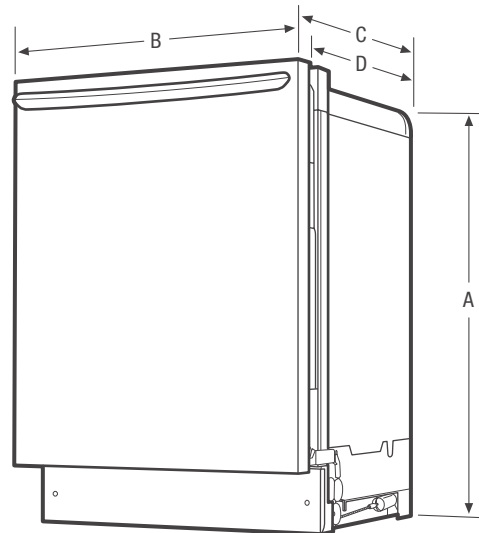

Features	
Control Design	Fully-Integrated Express-Select®
Digital Display	Yes
Door Latch/Stay-Put Door Hinge Design	Yes/Yes
Low Rinse-Aid Indicator Light	
Interior Color/Interior Design	Stainless Steel/Tall Tub
Wash System	Direct Feed
Wash Arm	OrbitClean®
Wash Levels/Wash Speeds	5/5
DishSense™ Technology	Yes
AquaSurge™ Technology	Yes
Sound Package	SilentDesign™
Filter/Filter Trap	S. Steel/Removable
Soft Food Disposer	
dB Level	49
Drying System	Effortless™ Dry
Cycles	
Number of Cycles	7
PowerPlus™ (Heavy)	Yes
Normal	Yes
Light	
Quick Wash (34-Min.)	Yes
Favorite	Yes
China Crystal	Yes
Rinse Only	Yes
Energy Saver Plus	Yes
Upper Rack Wash Only	
Cycle Indicator Light/Control Lock	No/Yes
Cycle Complete Floor Beam Indicator	
Options	
Heat/No Heat Dry	Yes/Yes
Hi-Temp Wash	Yes
NSF® Certified Sanitize Rinse	Yes
Delay Start	1-24 Hour
Rack System	
Rack Design	Deluxe
Rack Coating	Nylon TufRacks™
Upper Rack -	
Rack Handles	
Stemware/Champagne Glass Holders	Yes
Fold-Down Tines	Yes
Cup Shelves/Stemware Grips	2/2
Versa-Tray™	
Adjustable Rack	Yes
Lower Rack -	
SpaceWise® Silverware Basket	3-Piece Split
Fold-Down Tines	2 Full Rows
Small Items Cover	3
Third-Level Rack (Single Tray)	Yes
Certifications	
ENERGY STAR®	Yes
NSF® International Certification	Yes
Specifications	
Water Inlet Location	Left Bottom Front
Water Usage (Gallons)	4.0 - 8.0
Water Pressure (PSI)	20 - 120
Integral Air Gap on Supply	Yes
Leveling Legs	4
Power Supply Connection Location	Right Bottom Front
Voltage Rating	120V / 60 Hz / 15A
Connected Load (kW Rating) @ 120 Volts¹	1.44
Amps @ 120 Volts	15.0
Shipping Weight (Approx.)	91 Lbs.

NOTE: For planning purposes only. Always consult local and national electric and plumbing codes. Refer to Product Installation Guide for detailed installation instructions on the web at frigidaire.com.

Product Dimensions	
A - Height (Adjustable)	33-3/4" - 35-3/4"
B - Width	24"
C - Depth (Including Door)	24-1/4"
D - Depth (To Tub Flange)	22-1/2"
Depth with Door Open 90°	50-1/4"

Cutout Dimensions	
Height (Min.)	34"
Height (Max.)	35-3/4"
Width (Min.)	24"
Depth (Min.)	24"

¹For use on adequately wired 120V, dedicated circuit having 2-wire service with a separate ground wire. Appliance must be grounded for safe operation.

Accessories information available on the web at frigidaire.com

FRIGIDAIRE

USA • 10200 David Taylor Drive • Charlotte, NC 28262 • 1-800-FRIGIDAIRE • frigidaire.com
CANADA • 5855 Terry Fox Way • Mississauga, ON L5V 3E4 • 1-800-265-8352 • frigidaire.ca

FGID2477R 03/15

© 2015 Electrolux Home Products, Inc.

Specifications subject to change.