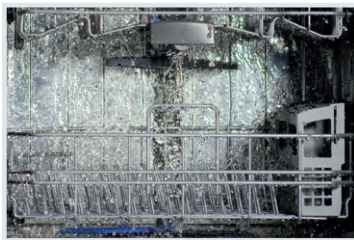

Signature Features

A Complete Clean

Clean dishes in one cycle with OrbitClean® Wash System, which uses four times more water coverage¹ for a complete clean.