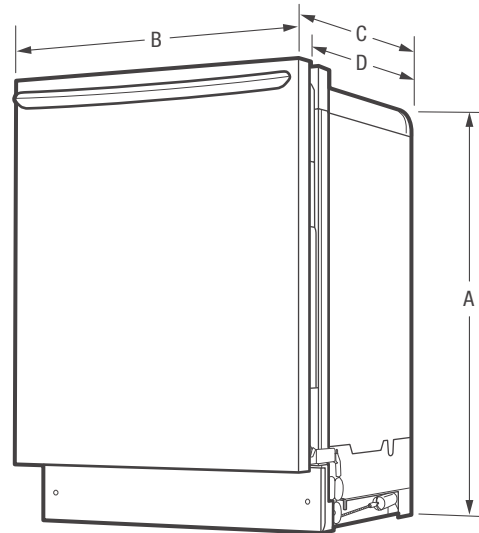

Features	
Control Design	Fully-Integrated Express-Select®
Digital Display	Yes
Door Latch/Stay-Put Door Hinge Design	Yes/Yes
Low Rinse-Aid Indicator Light	
Interior Colour/Interior Design	Stainless Steel/Tall Tub
Wash System	Direct Feed
Wash Arm	OrbitClean®
Wash Levels/Wash Speeds	5/5
DishSense™ Technology	Yes
AquaSurge™ Technology	Yes
Sound Package	SilentDesign™
Filter/Filter Trap	S. Steel/Removable
Soft Food Disposer	
dB Level	49
Drying System	EvenDry™
Cycles	
Number of Cycles	8
PowerPlus™ (Heavy)	Yes
Normal	Yes
Light	
Quick Wash (30-Min.)	Yes
Favourite	Yes
China Crystal	Yes
Rinse Only	Yes
Energy Saver Plus	Yes
Upper Rack Wash Only	Yes
Cycle Indicator Light/Control Lock	No/Yes
Cycle Complete Floor Beam Indicator	LED
Options	
Heat/No Heat Dry	Yes/Yes
Hi-Temp Wash	Yes
NSF® Certified Sanitize Rinse	Yes
Delay Start	1-24 Hour
Rack System	
Rack Design	Deluxe
Rack Coating	Nylon TufRacks™
Upper Rack -	
Rack Handles	
Stemware/Champagne Glass Holders	Yes
Fold-Down Tines	Yes
Cup Shelves/Stemware Grips	2/2
Versa-Tray™	
Adjustable Rack	Yes
Lower Rack -	
SpaceWise® Silverware Basket	3-Piece Split
Fold-Down Tines	2 Full Rows
Small Items Cover	2
Third-Level Rack (Single Tray)	Yes
Certifications	
ENERGY STAR®	Yes
NSF® International Certification	Yes
Specifications	
Water Inlet Location	Left Bottom Front
Water Usage (Gallons)	4.0 - 8.0
Water Pressure (PSI)	20 - 120
Integral Air Gap on Supply	Yes
Leveling Legs	Yes
Power Supply Connection Location	Right Bottom Front
Voltage Rating	120V / 60 Hz / 15A
Connected Load (kW Rating) @ 120 Volts¹	1.44
Amps @ 120 Volts	15.0
Shipping Weight (Approx.)	91 Lbs.

NOTE: For planning purposes only. Always consult local and national electric and plumbing codes. Refer to Product Installation Guide for detailed installation instructions on the web at frigidaire.ca.

Product Dimensions	
A - Height (Adjustable)	33-3/4" - 35-3/4"
B - Width	23-3/4"
C - Depth (Including Door)	24-1/4"
D - Depth (To Tub Flange)	22-1/2"
Depth with Door Open 90°	50-1/4"

Cutout Dimensions	
Height (Min.)	34"
Height (Max.)	35-3/4"
Width (Min.)	24"
Depth (Min.)	24"

¹For use on adequately wired 120V, dedicated circuit having 2-wire service with a separate ground wire. Appliance must be grounded for safe operation.

Accessories information available on the web at frigidaire.ca