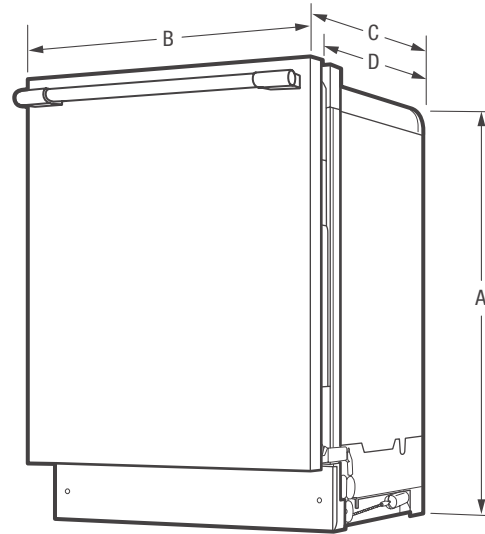

¹For use on adequately wired 120V, dedicated circuit having 2-wire service with a separate ground wire. Appliance must be grounded for safe operation.

NOTE: For planning purposes only. Always consult local and national electric and plumbing codes. Refer to Product Installation Guide for detailed installation instructions on the web at frigidaire.ca.

Product Dimensions	
A - Height (Adjustable)	33-3/4" - 35-3/4"
B - Width	24"
C - Depth (Including Door)	24-1/4"
D - Depth (To Tub Flange)	22-1/2"
Depth with Door Open 90°	50-1/4"

Cutout Dimensions	
Height (Min.)	34"
Height (Max.)	35-3/4"
Width (Min.)	24"
Depth (Min.)	24"

Accessories information available on the web at frigidaire.ca