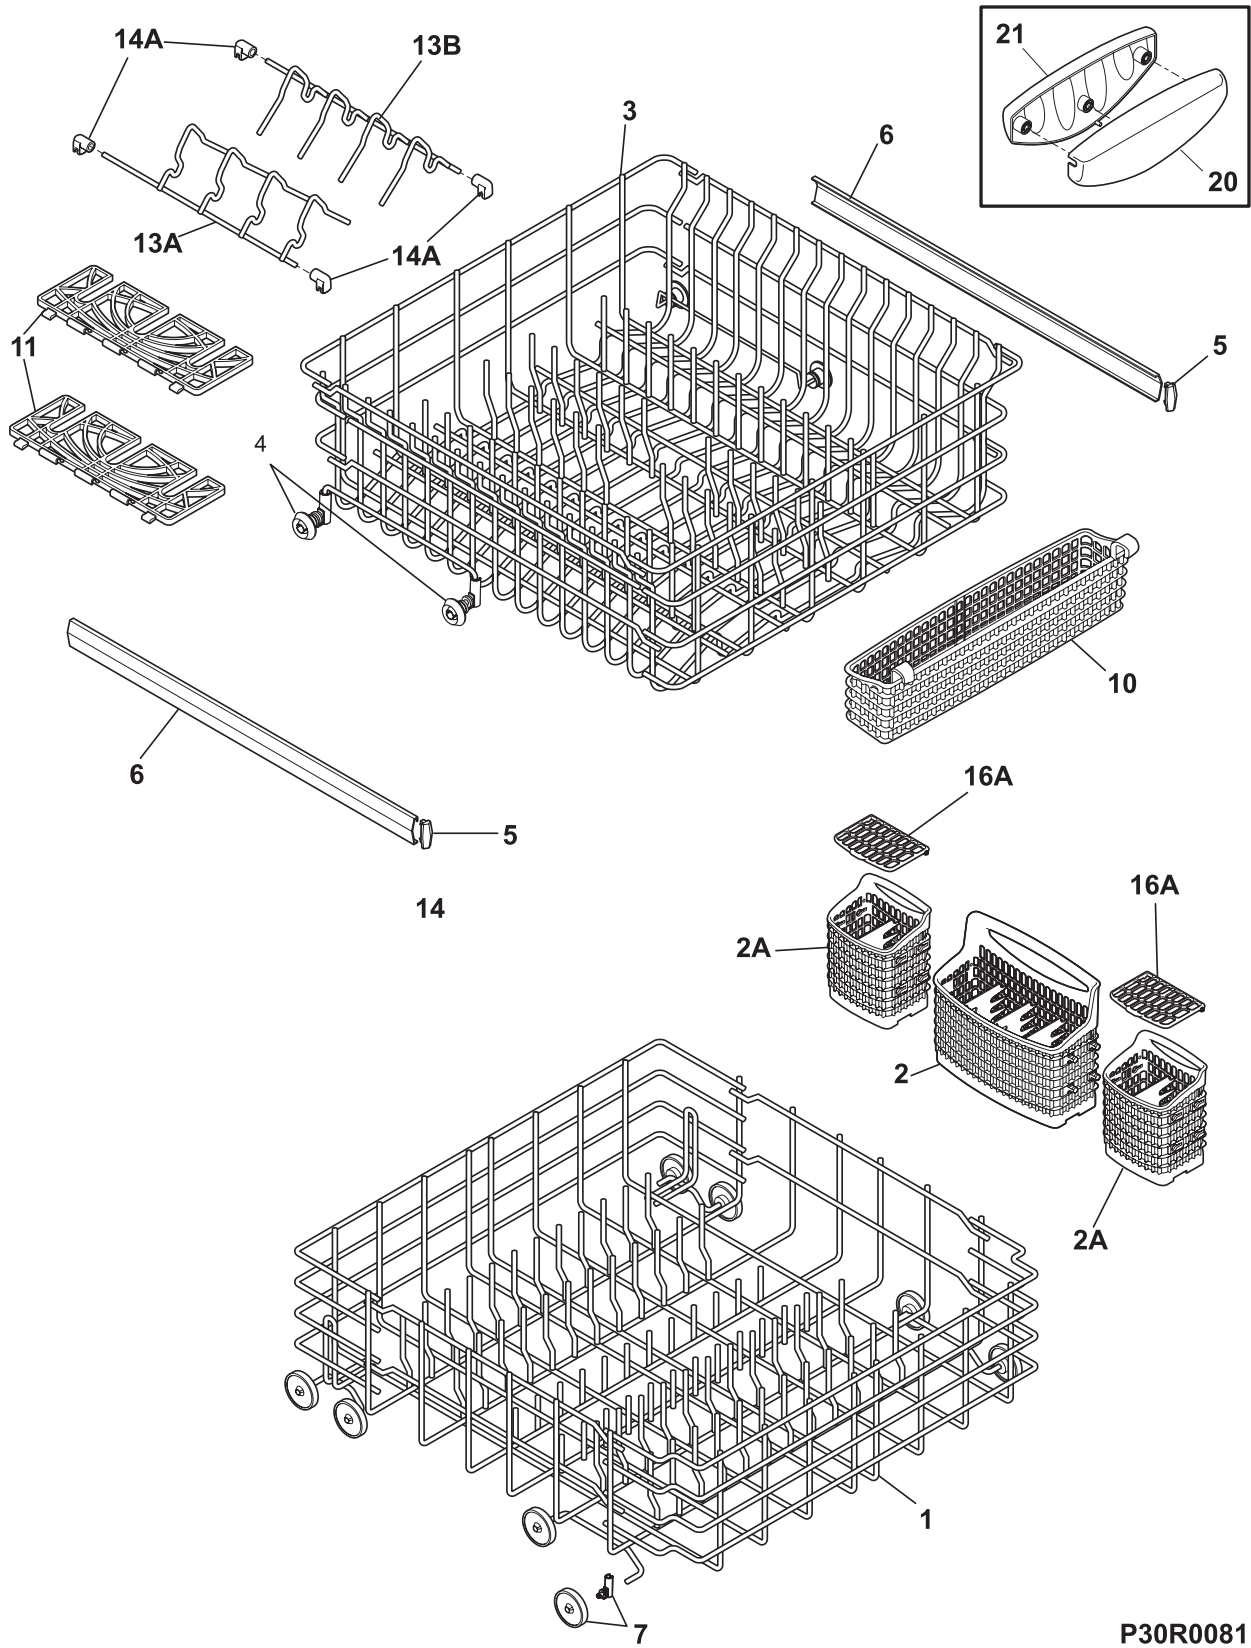

RACKS

P30R0081

RACKS

Model Index: A GLD2250RD (GLD2250RDB0)
                      B GLD2250RD (GLD2250RDC0)
                      C GLD2250RD (GLD2250RDQ0)
                      D GLD2250RD (GLD2250RDS0)

POS. NO	PART NO.		DESCRIPTION
1	154524504	A B C D	Rack assy, lower
2	154424002	A B C D	Basket, silverware, grey, main
2A	154424102	A B C D	Basket, silverware, grey, (2), side
3	154319526	A B C D	Rack assy, upper
4	154522902	A B C D	Wheel & bushing assy, grey, upper rack, (8)
5	5304440996	A B C D	Cap, slide, (4)
6	154232701	A B C D	Slide, rack, (2)
7	154174503	A B C D	Wheel & bracket assy, grey, lower rack, (8)
10	154466902	A B C D	Basket, utility, grey
11	154436104	A B C D	Shelf, cup, half width, grey
13A	154480403	A B C D	Fence, multi, 4 wire, LH, upper rack
13B	154480503	A B C D	Fence, multi, 4 wire, RH, upper rack
14A	154242002	A B C D	Bracket, multi fence, white, upper rack, (4)
14A*	154242102	A B C D	Bushing, multi fence, upper rack, (4)
16A	154424303	A B C D	Cover, side basket, grey, (2), silverware
20	154530802	A B C D	Handle, pull, front, upper rack
21	154530902	A B C D	Handle, pull, grey, rear, upper rack