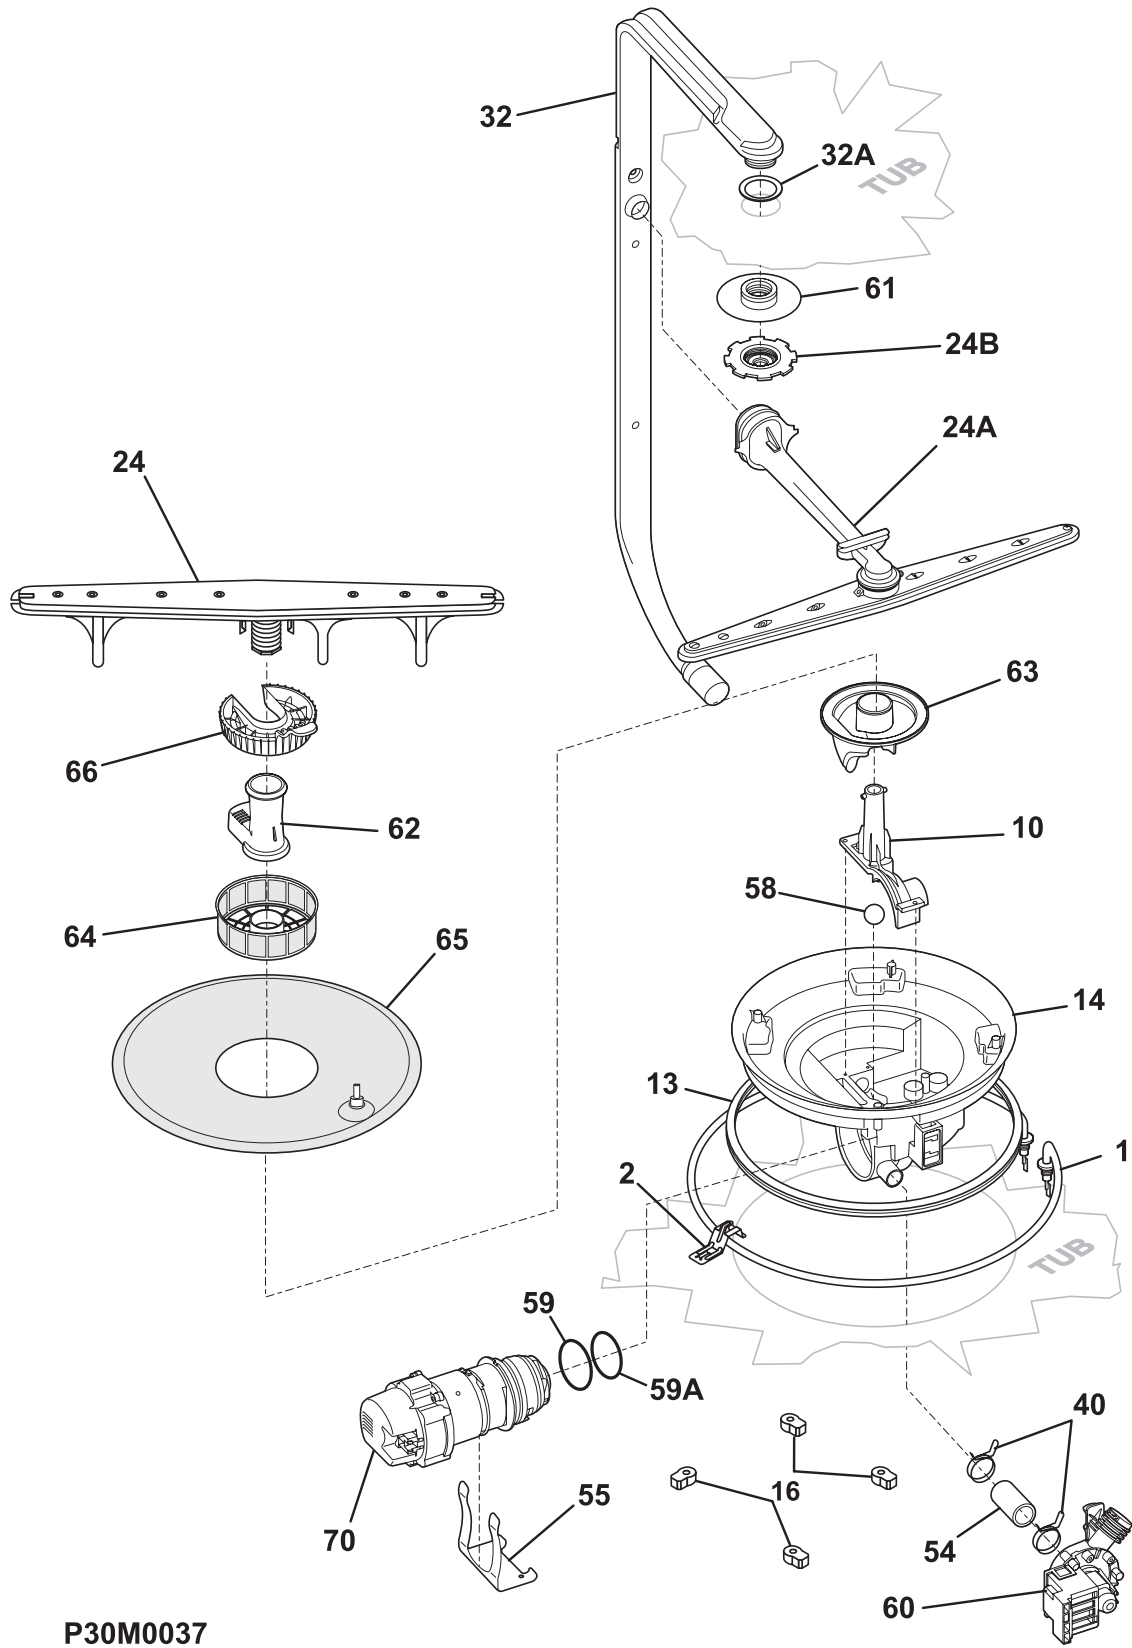

MOTOR & PUMP

MOTOR & PUMP

Model Index: A GLD2250RD (GLD2250RDB0)
B GLD2250RD (GLD2250RDC0)
C GLD2250RD (GLD2250RDQ0)
D GLD2250RD (GLD2250RDS0)

POS. NO	PART NO.		DESCRIPTION
1 #	154482901	A B C D	Heater, round
1*	154106201	A B C D	Nut, heater, (2)
1*	154289801	A B C D	Shield, heater terminal
2	154465101	A B C D	Bracket, heater, (2)
10	154245501	A B C D	Cover, volute
13	154246801	A B C D	Gasket, sump
14	154461901	A B C D	Housing, sump
16	154246502	A B C D	Retainer, sump
16*	5304404947	A B C D	Screw, retainer
24	154414102	A B C D	Spray arm, lower, w/heat shield
24A	154468502	A B C D	Spray arm, grey, center
24B	154520601	A B C D	Nozzle, shower, assembly
32	154464101	A B C D	Tube, delivery
32*	154491101	A B C D	Screw, delivery tube
32A	154406401	A B C D	Gasket, delivery tube
40	154348401	A B C D	Clamp, red, pump
40	154348502	A B C D	Clamp, red, pump
40*	154106801	A B C D	Clamp, hose, (2)
40*	154380601	A B C D	Clamp, hose, (1)
54	154234401	A B C D	Hose, connector
55	154362301	A B C D	Bracket, motor, askoll
55*	5303316032	A B C D	Screw, truss ss, 8 .625
58	154246402	A B C D	Check ball
59	154246901	A B C D	O-ring, rear
59A	154247001	A B C D	O-ring, front
60	154491301	A B C D	Pump, drain
60*	5303318719	A B C D	Screw, mtg.
61	154463402	A B C D	Grommet, delivery tube
62	154294102	A B C D	Support, spray arm, grey, lower
63	154252201	A B C D	Base, soil director
64	154252302	A B C D	Filter, soil director, grey
65	154283005	A B C D	Filter Assy, grey
66	154252702	A B C D	Trap, glass, grey
70	154523501	A B C D	Motor & Pump Assy
*	154200601	A B C D	Screw, #10-16 x 3/8