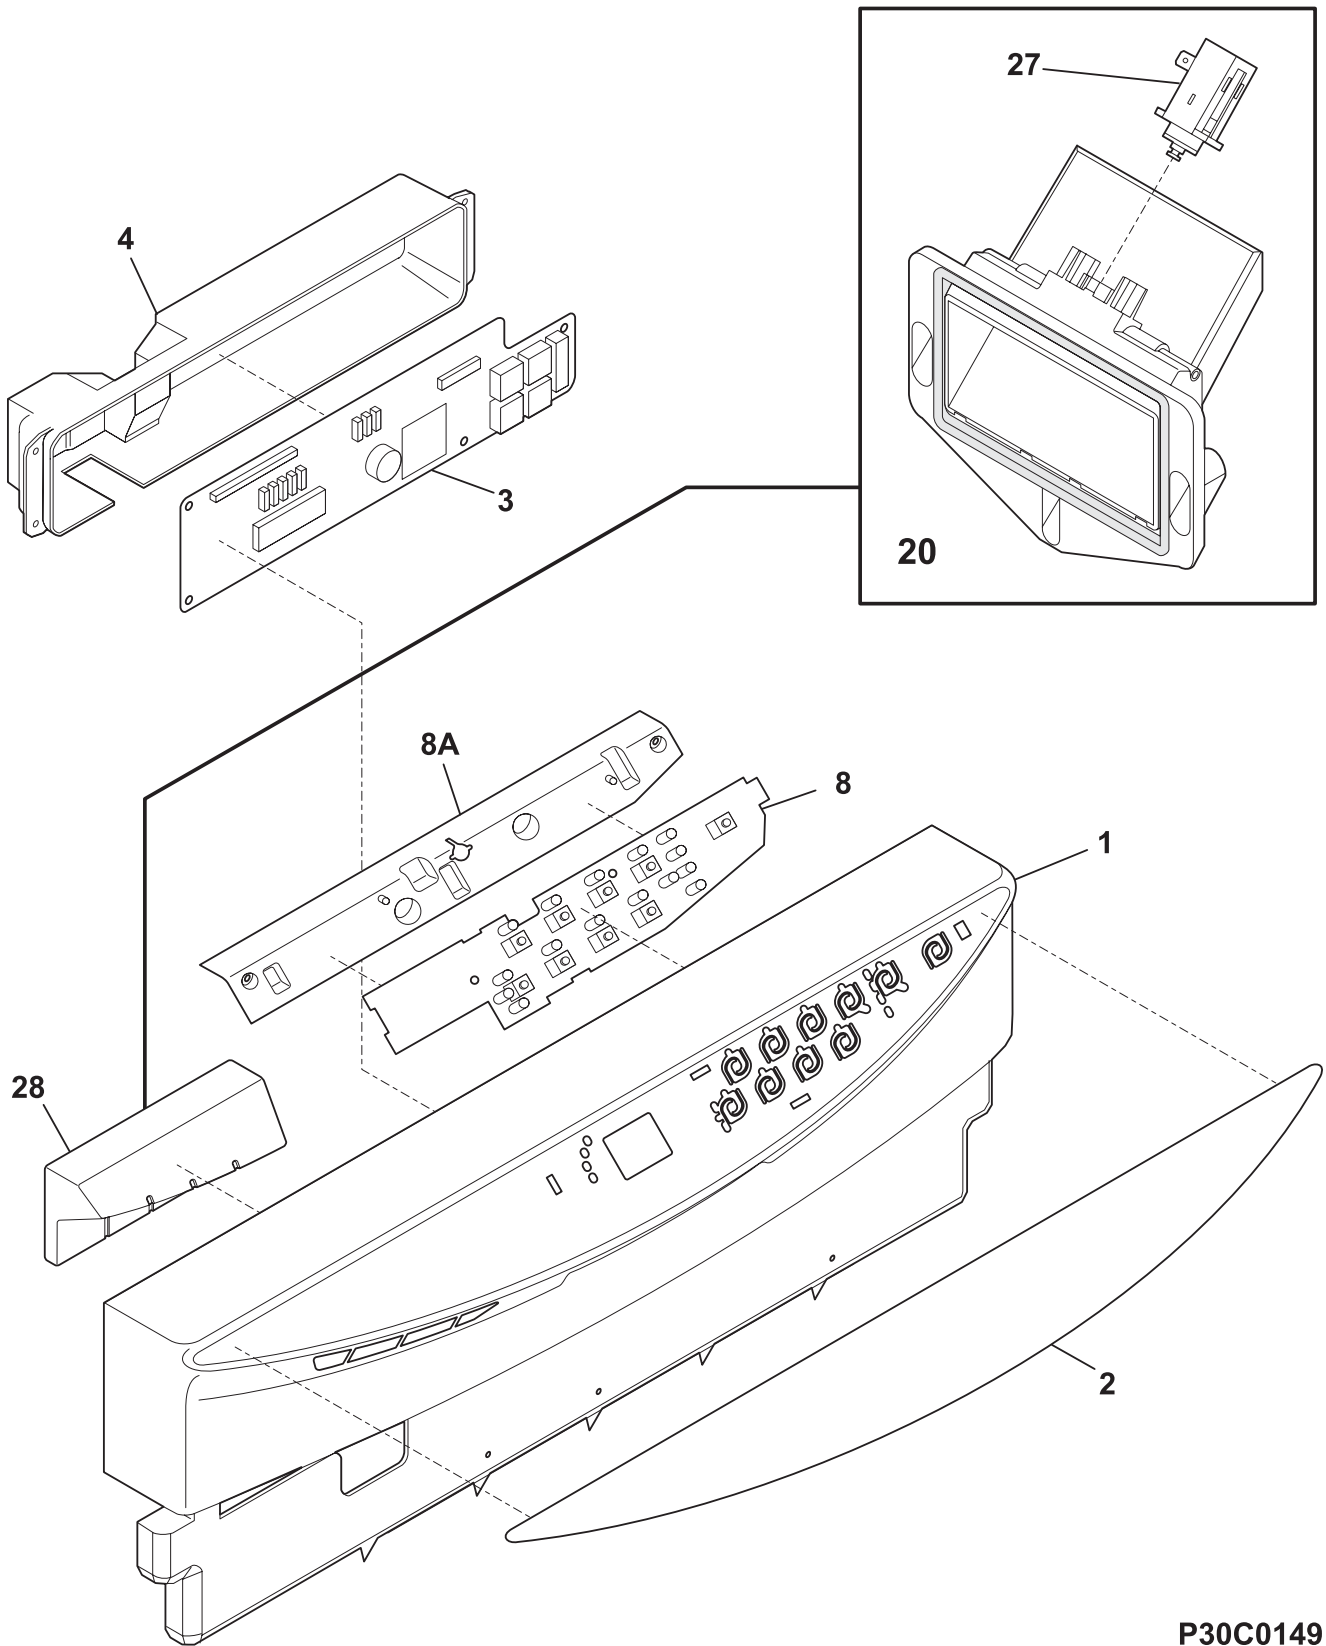

CONTROL PANEL

P30C0149

CONTROL PANEL

Model Index: A GLD2250RD (GLD2250RDB0)
 B GLD2250RD (GLD2250RDC0)
 C GLD2250RD (GLD2250RDQ0)
 D GLD2250RD (GLD2250RDS0)

POS. NO	PART NO.		DESCRIPTION
1	154486003	A B - -	Panel, control, black
1	154486004	- - C -	Panel, control, bisque
1	154486001	- - - D	Panel, control, white
2	154524303	A B - -	Insert, control panel, black
2	154524304	- - C -	Insert, control panel, bisque
2	154524301	- - - D	Insert, control panel, white
3	154522801	A B C D	Board, control
3*	154200401	A B C D	Screw, 6-10 x 3/8, pan plask
4	154460601	A B C D	Cover, control
4*	154478901	A B C D	Gasket, cover
8 #	154474701	A B C D	Switch, selector, 9 pad
8*	5303318719	A B C D	Screw, mtg.
8A	154486201	A B C D	Shield, tactile switch
20	154423601	A B C D	Vent assy, active dry, w/actuator
20*	154436201	A B C D	Screw, dry duct, (3)
27	154433501	A B C D	Actuator, active dry vent
28	154474401	A B C D	Adapter, vent
*	154527001	A B C D	Wiring Harness, main
*	154227501	A B C D	Thermistor
*	154494101	A B C D	Energy guide label

TUB

P30U0021

TUB

Model Index: A GLD2250RD (GLD2250RDB0)
 B GLD2250RD (GLD2250RDC0)
 C GLD2250RD (GLD2250RDQ0)
 D GLD2250RD (GLD2250RDS0)

POS. NO	PART NO.		DESCRIPTION
1 #	154534701	A B C D	Tub assy, w/frame parts
2	154429101	A B C D	Strike, door
3 #	154211801	A B C D	Gasket, tub
4	154200602	A B C D	Screw, 10-16 x 3/8, hex
5	154333902	A B C D	Roller, tub
6	5303943103	A B C D	Screw, w/washer, (8)
22	154446002	A B C D	Tubing, water inlet
23	5303318539	A B C D	Clamp, tubing, (2)
24 #	154411003	A B C D	Hose, drain
25 #	154209701	A B C D	Float
28	154408701	A B C D	Switch Assy, float
29 #	154290204	A B C D	Thermostat, re-settable
30	154241101	A B C D	Retainer, thermostat
30*	154297701	A B C D	Screw, retainer-thermo
*	154447102	A B C D	Insulation, blanket
*	154041001	A B C D	Screw, plask #1, 10-10 x 9/16
*	5300807270	A B C D	Screw, (2), countertop mtg.