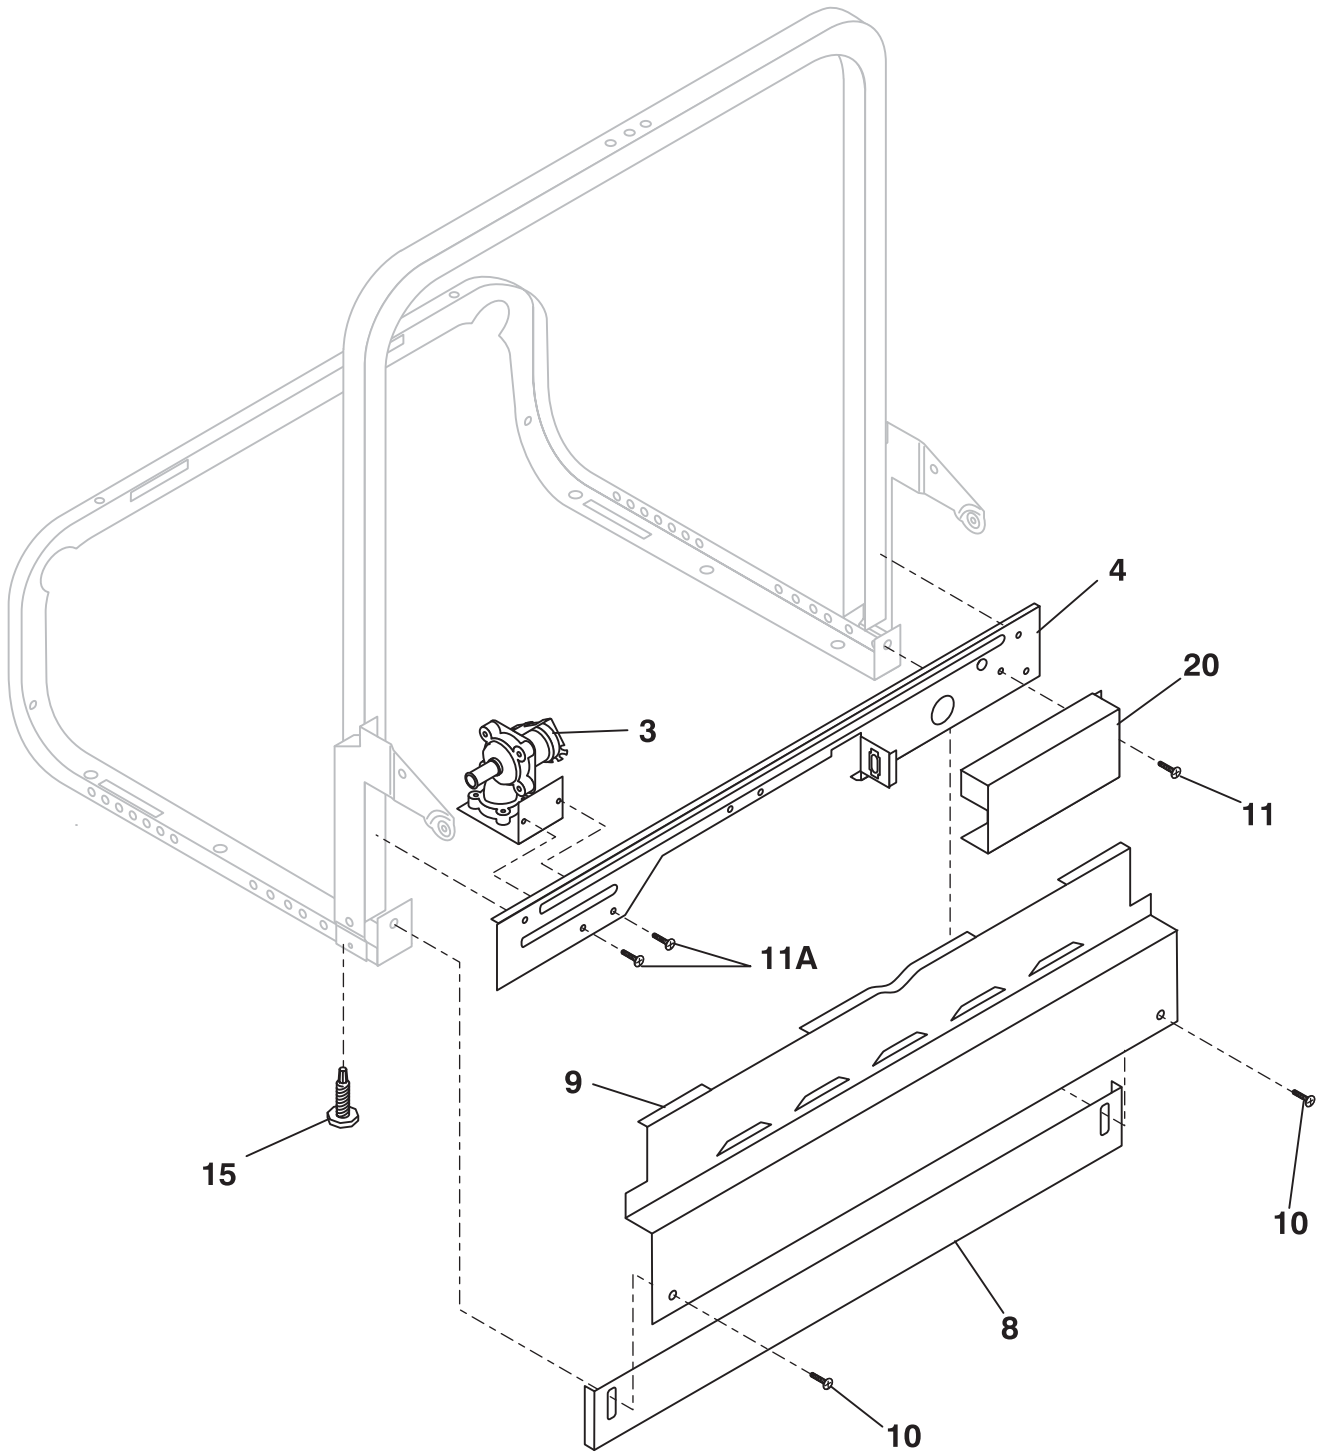

TUB

P30U0021

TUB

Model Index: A GLD2250RD (GLD2250RDB0)
 B GLD2250RD (GLD2250RDC0)
 C GLD2250RD (GLD2250RDQ0)
 D GLD2250RD (GLD2250RDS0)

POS. NO	PART NO.		DESCRIPTION
1 #	154534701	A B C D	Tub assy, w/frame parts
2	154429101	A B C D	Strike, door
3 #	154211801	A B C D	Gasket, tub
4	154200602	A B C D	Screw, 10-16 x 3/8, hex
5	154333902	A B C D	Roller, tub
6	5303943103	A B C D	Screw, w/washer, (8)
22	154446002	A B C D	Tubing, water inlet
23	5303318539	A B C D	Clamp, tubing, (2)
24 #	154411003	A B C D	Hose, drain
25 #	154209701	A B C D	Float
28	154408701	A B C D	Switch Assy, float
29 #	154290204	A B C D	Thermostat, re-settable
30	154241101	A B C D	Retainer, thermostat
30*	154297701	A B C D	Screw, retainer-thermo
*	154447102	A B C D	Insulation, blanket
*	154041001	A B C D	Screw, plask #1, 10-10 x 9/16
*	5300807270	A B C D	Screw, (2), countertop mtg.

FRAME

P30F0022

FRAME

Model Index: A GLD2250RD (GLD2250RDB0)
 B GLD2250RD (GLD2250RDC0)
 C GLD2250RD (GLD2250RDQ0)
 D GLD2250RD (GLD2250RDS0)

POS. NO	PART NO.				DESCRIPTION	
3 #	154445901	A	B	C	D	Valve, water
4	154208701	A	B	C	D	Brace, front frame
8	154322903	A	B	-	-	Toeplate, adjustable, black
8	154322905	-	-	C	-	Toeplate, adjustable, bisque
8	154322901	-	-	-	D	Toeplate, adjustable, white
9	154397203	A	B	-	-	Kickplate Assy, black, w/foam
9	154397204	-	-	C	-	Kickplate Assy, bisque, w/foam
9	154397201	-	-	-	D	Kickplate Assy, white, w/foam
10	5300808658	A	B	-	-	Screw, #8A x .375", black
10	154371303	-	-	C	-	Screw, phillips head, bisque
10	154371301	-	-	-	D	Screw, phillips head, white
11	154200701	A	B	C	D	Screw, #10-32 x 3/8
11A	154200601	A	B	C	D	Screw, #10-16 x 3/8
15	154419301	A	B	C	D	Screw, leveling
20	154209601	A	B	C	D	Cover, junction box
*	154409401	A	B	C	D	Screw, #8-18 x .375
*	154041001	A	B	C	D	Screw, plask #1, 10-10 x 9/16
*	154200602	A	B	C	D	Screw, 10-16 x 3/8, hex