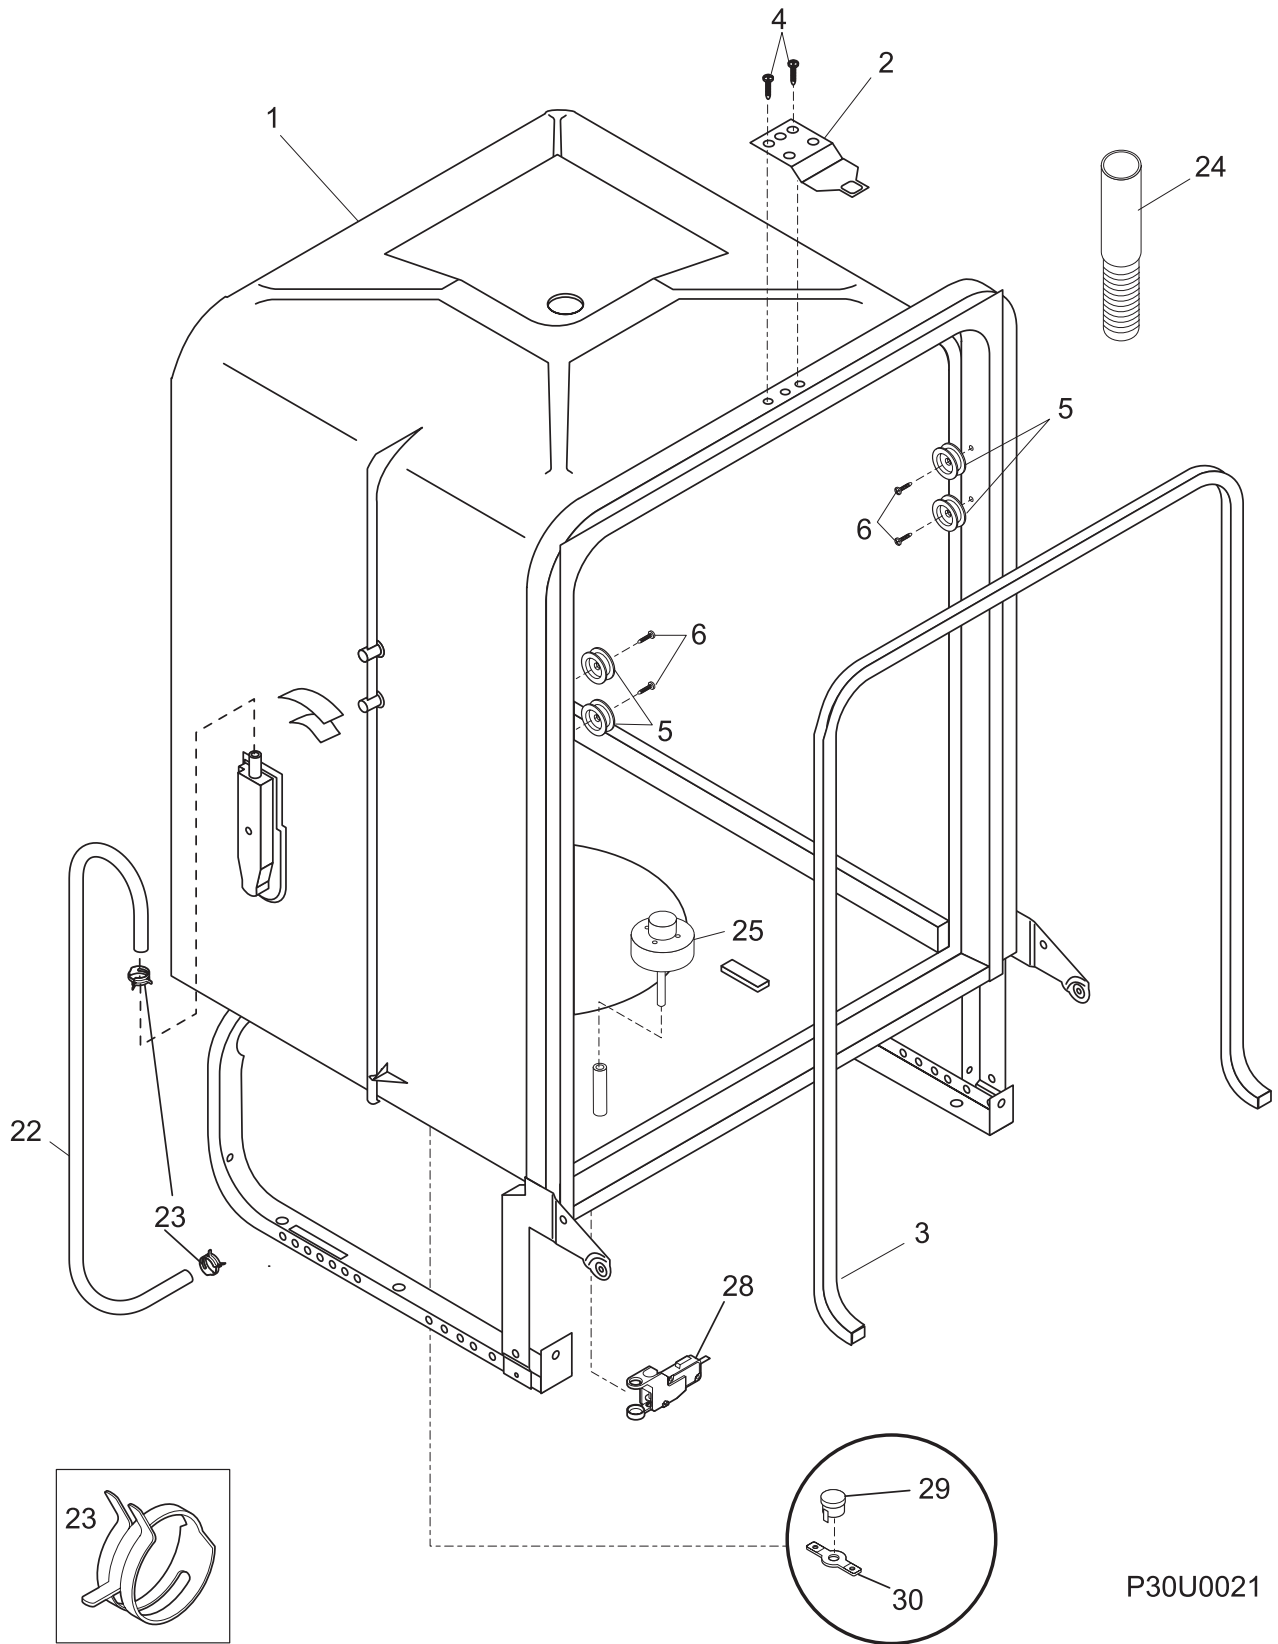

CONTROL PANEL

P30C0149

CONTROL PANEL

Model Index: A GLD2250RD (GLD2250RDB0)
 B GLD2250RD (GLD2250RDC0)
 C GLD2250RD (GLD2250RDQ0)
 D GLD2250RD (GLD2250RDS0)

POS. NO	PART NO.		DESCRIPTION
1	154486003	A B - -	Panel, control, black
1	154486004	- - C -	Panel, control, bisque
1	154486001	- - - D	Panel, control, white
2	154524303	A B - -	Insert, control panel, black
2	154524304	- - C -	Insert, control panel, bisque
2	154524301	- - - D	Insert, control panel, white
3	154522801	A B C D	Board, control
3*	154200401	A B C D	Screw, 6-10 x 3/8, pan plask
4	154460601	A B C D	Cover, control
4*	154478901	A B C D	Gasket, cover
8 #	154474701	A B C D	Switch, selector, 9 pad
8*	5303318719	A B C D	Screw, mtg.
8A	154486201	A B C D	Shield, tactile switch
20	154423601	A B C D	Vent assy, active dry, w/actuator
20*	154436201	A B C D	Screw, dry duct, (3)
27	154433501	A B C D	Actuator, active dry vent
28	154474401	A B C D	Adapter, vent
*	154527001	A B C D	Wiring Harness, main
*	154227501	A B C D	Thermistor
*	154494101	A B C D	Energy guide label

TUB

P30U0021

TUB

Model Index: A GLD2250RD (GLD2250RDB0)
 B GLD2250RD (GLD2250RDC0)
 C GLD2250RD (GLD2250RDQ0)
 D GLD2250RD (GLD2250RDS0)

POS. NO	PART NO.		DESCRIPTION
1 #	154534701	A B C D	Tub assy, w/frame parts
2	154429101	A B C D	Strike, door
3 #	154211801	A B C D	Gasket, tub
4	154200602	A B C D	Screw, 10-16 x 3/8, hex
5	154333902	A B C D	Roller, tub
6	5303943103	A B C D	Screw, w/washer, (8)
22	154446002	A B C D	Tubing, water inlet
23	5303318539	A B C D	Clamp, tubing, (2)
24 #	154411003	A B C D	Hose, drain
25 #	154209701	A B C D	Float
28	154408701	A B C D	Switch Assy, float
29 #	154290204	A B C D	Thermostat, re-settable
30	154241101	A B C D	Retainer, thermostat
30*	154297701	A B C D	Screw, retainer-thermo
*	154447102	A B C D	Insulation, blanket
*	154041001	A B C D	Screw, plask #1, 10-10 x 9/16
*	5300807270	A B C D	Screw, (2), countertop mtg.