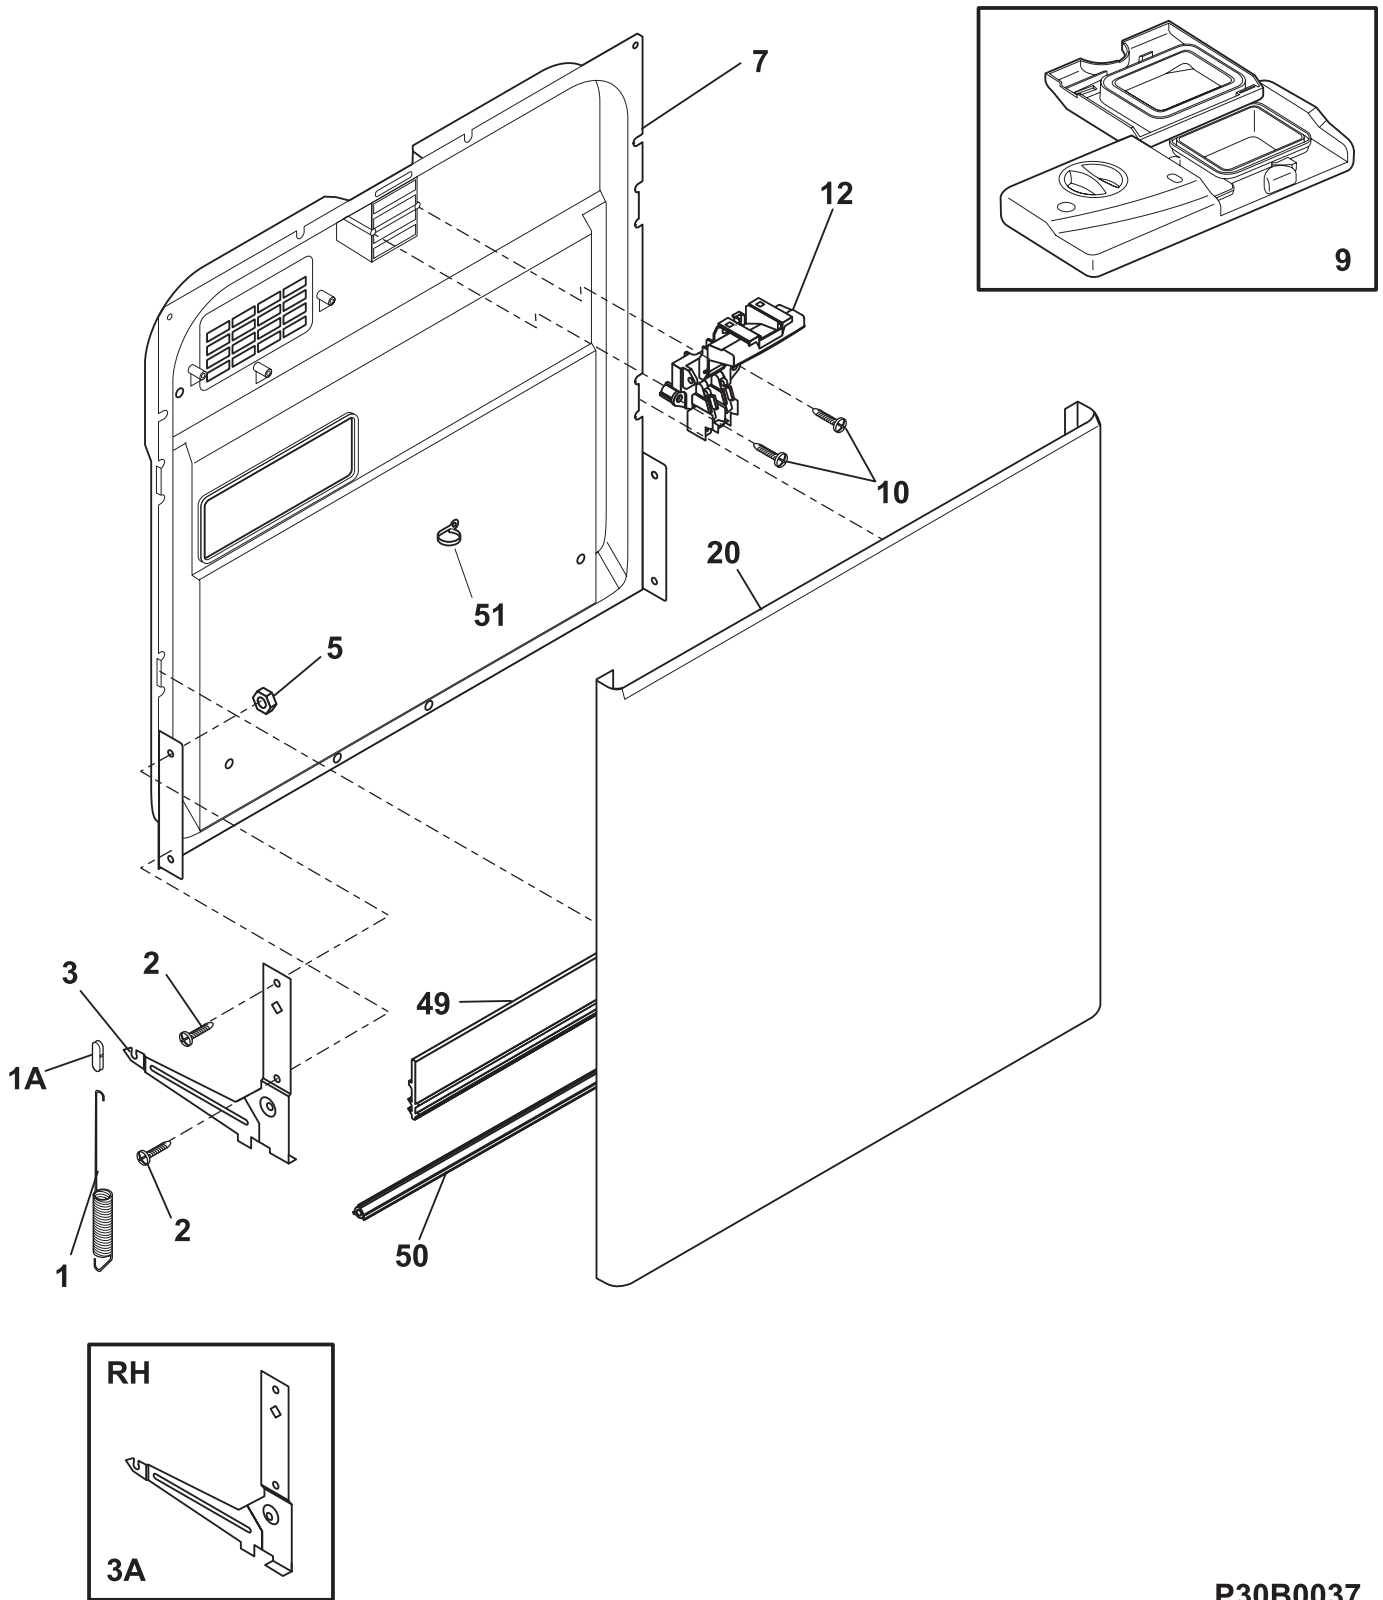

DOOR

P30B0037

DOOR

Model Index: A GLD2250RD (GLD2250RDB0)
B GLD2250RD (GLD2250RDC0)
C GLD2250RD (GLD2250RDQ0)
D GLD2250RD (GLD2250RDS0)

POS. NO	PART NO.	A	B	C	D	DESCRIPTION
1	154430501	A	B	C	D	Spring, door, (2)
1A	154325201	A	B	C	D	Linkage, door spring, (2)
2	154093301	A	B	C	D	Screw, arm assy, (4)
3	154325302	A	B	C	D	Arm Assy, LH
3A	154325301	A	B	C	D	Arm Assy, RH
*	154400601	A	B	C	D	Pin, arm assy
5	154079601	A	B	C	D	Nut, arm assy, and handle mtg.
7	154494601	A	B	C	D	Liner, door assy.
9	154452703	A	B	C	D	Dispenser, det/rinse aid, w/o reed
9*	154294701	A	B	C	D	Screw, #7 plas .375, (6), disp. assy.
10	154103702	A	B	C	D	Screw, latch mtg, (2)
12 #	154475103	A	B	-	-	Latch assy, black
12 #	154529404	-	-	C	-	Latch assy, bisque
12 #	154475101	-	-	-	D	Latch assy, white
20	154524903	A	-	-	-	Door Assy, black, outer
20	154524905	-	B	-	-	Door Assy, stainless, outer
20	154436804	-	-	C	-	Door Assy, bisque, outer
20	154524901	-	-	-	D	Door Assy, white, outer
20*	154253201	A	B	C	D	Insulation, door
20*	5304428306	A	B	C	D	Screw, door mtg., (2)
49	154297603	A	B	C	D	Gasket, door, bottom
50	154211401	A	B	C	D	Support, door hinge
51	154320301	A	B	C	D	Clamp, drip loop, wire
*	316279700	-	B	-	-	Cleaner, stainless steel
*	154200601	A	B	C	D	Screw, #10-16 x 3/8