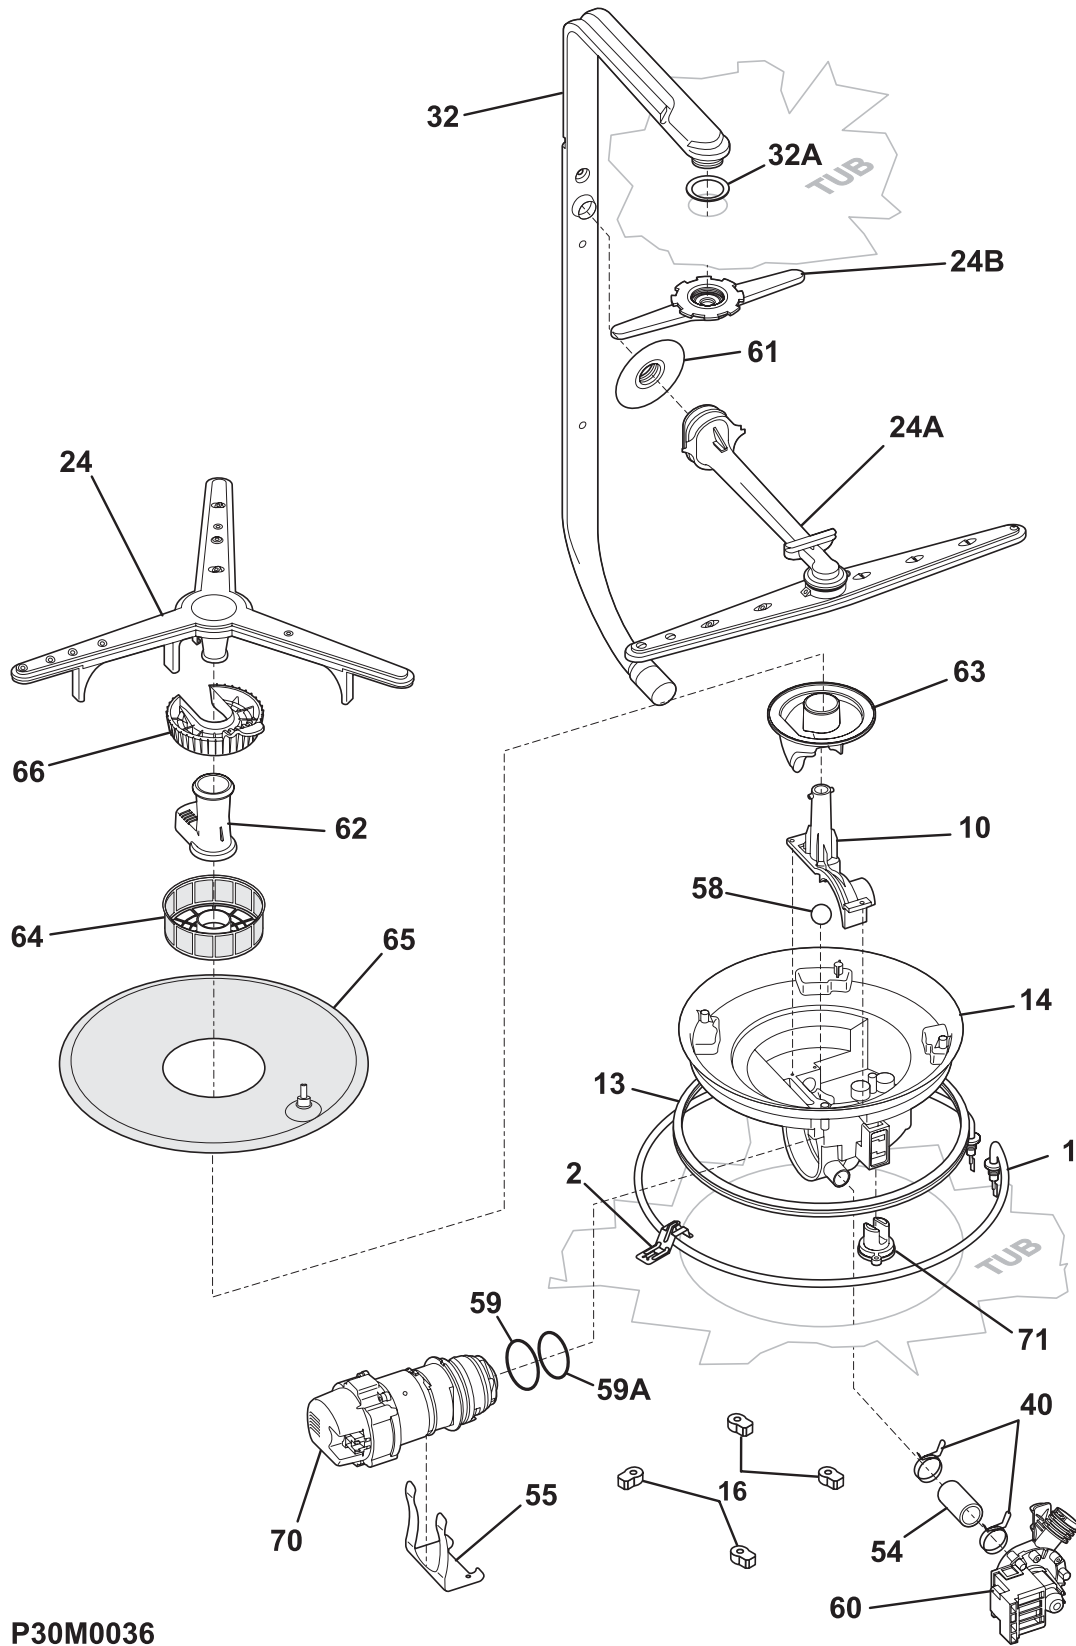

MOTOR & PUMP

MOTOR & PUMP

Model Index: A GLD2445RF (GLD2445RFB0)
B GLD2445RF (GLD2445RFC0)
C GLD2445RF (GLD2445RFQ0)
D GLD2445RF (GLD2445RFS0)

POS. NO	PART NO.	A	B	C	D	DESCRIPTION
1 #	154482901	A	B	C	D	Heater, round
1*	154106201	A	B	C	D	Nut, heater, (2)
1*	154289801	A	B	C	D	Shield, heater terminal
2	154465101	A	B	C	D	Bracket, heater, (2)
10	154245501	A	B	C	D	Cover, volute
13	154246801	A	B	C	D	Gasket, sump
14	154461902	A	B	C	D	Housing, sump
16	154246502	A	B	C	D	Retainer, sump
24	154467702	A	B	C	D	Spray arm, grey, lower
24A	154468502	A	B	C	D	Spray arm, grey, center
24B	154478202	A	B	C	D	Spray arm, 3rd level, grey
32	154464101	A	B	C	D	Tube, delivery
32*	154491101	A	B	C	D	Screw, delivery tube
32A	154406401	A	B	C	D	Gasket, delivery tube
40	154106801	A	B	C	D	Clamp, hose, worm/drain
40*	154380601	A	B	C	D	Clamp, hose, worm/gear
54	154234401	A	B	C	D	Hose, connector
55	154362301	A	B	C	D	Bracket, motor
55*	5303316032	A	B	C	D	Screw, truss ss, 8 .625
58	154246402	A	B	C	D	Check ball
59	154246901	A	B	C	D	O-ring, rear
59A	154247001	A	B	C	D	O-ring, front
60	154491301	A	B	C	D	Pump, drain
60*	5303318719	A	B	C	D	Screw, mtg.
61	154463402	A	B	C	D	Grommet, delivery tube
62	154294102	A	B	C	D	Support, spray arm, grey, lower
63	154252201	A	B	C	D	Base, soil director
64	154252302	A	B	C	D	Filter, soil director, grey
65	154283005	A	B	C	D	Filter Assy, grey
66	154252702	A	B	C	D	Trap, glass, grey
70 #	154574701	A	B	C	D	Motor & Pump Assy
71 #	154473901	A	B	C	D	Sensor, turbidity
71*	154376001	A	B	C	D	O-ring, turbidity
*	154200601	A	B	C	D	Screw, #10-16 x 3/8