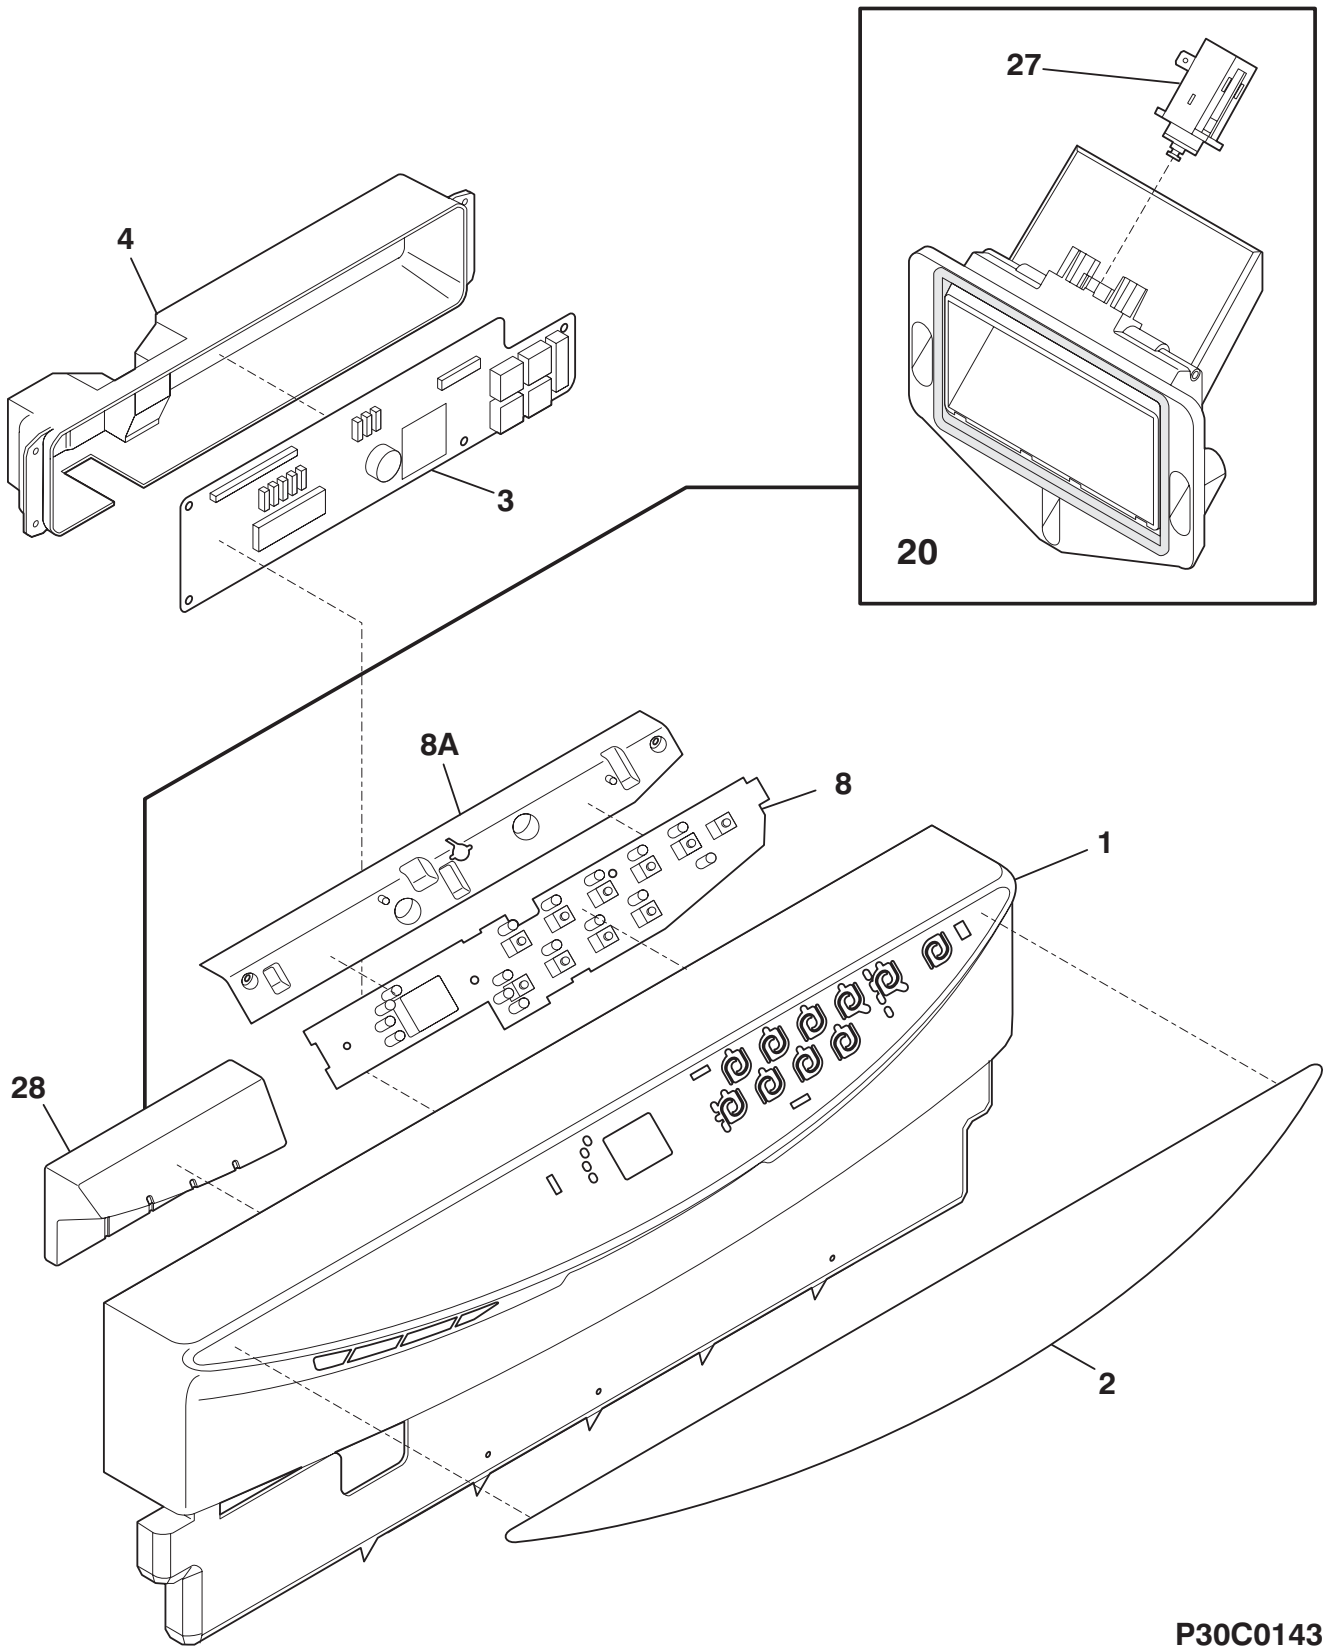

CONTROL PANEL

P30C0143

CONTROL PANEL

Model Index: A GLD2445RF (GLD2445RFB0)
B GLD2445RF (GLD2445RFC0)
C GLD2445RF (GLD2445RFQ0)
D GLD2445RF (GLD2445RFS0)

POS. NO	PART NO.		DESCRIPTION
1	154486003	A B - -	Panel, control, black
1	154486004	- - C -	Panel, control, bisque
1	154486001	- - - D	Panel, control, white
2	154483803	A B - -	Insert, control panel, black, 10 pad
2	154483804	- - C -	Insert, control panel, bisque, 10 pad
2	154483801	- - - D	Insert, control panel, white, 10 pad
3	154555004	A B C D	Board, control
3*	154200401	A B C D	Screw, 6-10 x 3/8, pan plask
4	154554601	A B C D	Cover, control
4*	154478901	A B C D	Gasket, cover
8 #	154474601	A B C D	Switch, selector, 10 pad
8A	154486201	A B C D	Shield, tactile switch
20	154423601	A B C D	Vent assy, active dry, w/actuator
20*	154436201	A B C D	Screw, dry duct, (3)
27	154433501	A B C D	Actuator, active dry vent
28	154474401	A B C D	Adapter, vent
*	154546801	A B C D	Wiring Harness, main
*	154540024	A B C D	Energy guide label