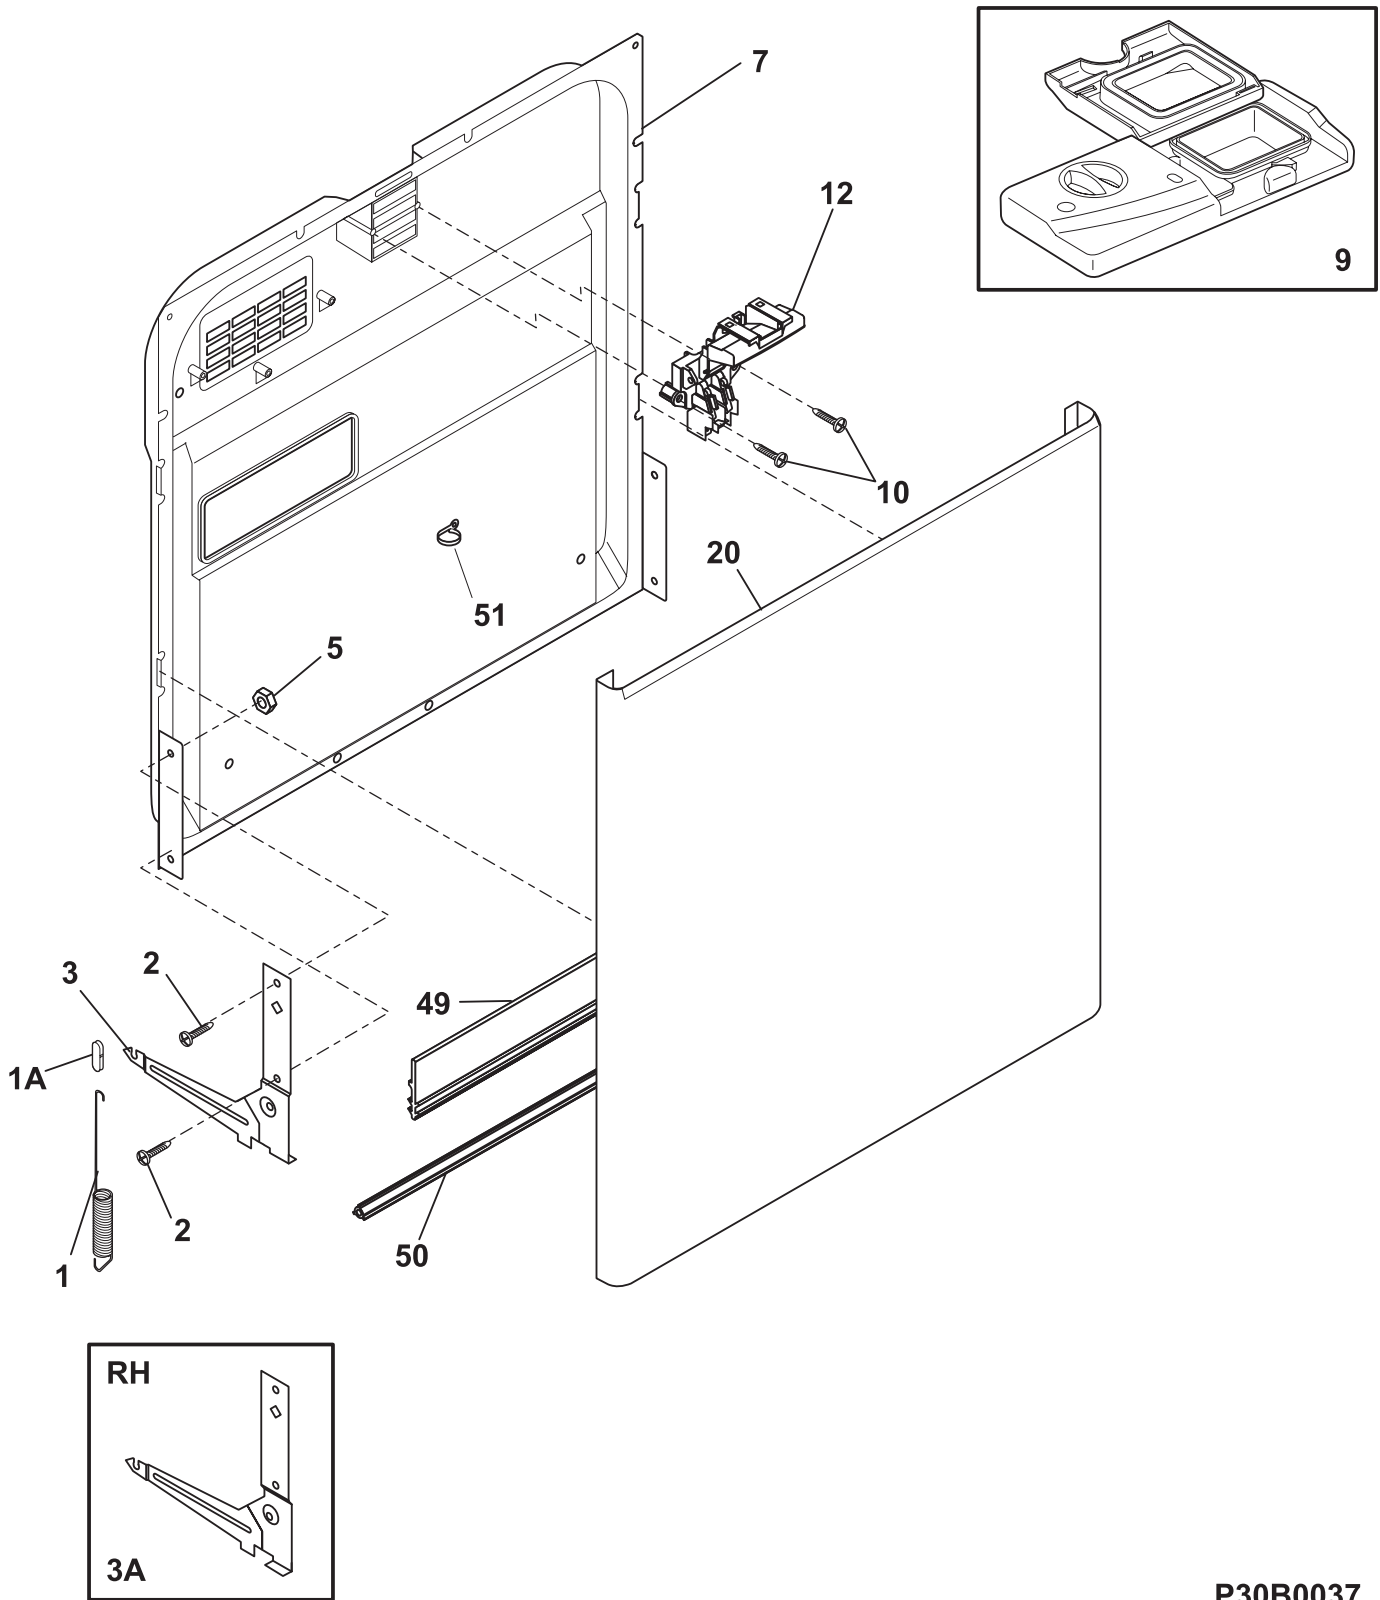

DOOR

P30B0037

DOOR

Model Index: **A** GLD2445RF (GLD2445RFB0)
                          B GLD2445RF (GLD2445RFC0)
                          C GLD2445RF (GLD2445RFQ0)
                          D GLD2445RF (GLD2445RFS0)

POS. NO	PART NO.				DESCRIPTION	
1	154430501	A	B	C	D	Spring, door, (2)
1A	154325201	A	B	C	D	Linkage, door spring, (2)
2	154093301	A	B	C	D	Screw, arm assy, (4)
3	154558103	A	B	C	D	Arm Assy, LH
3A	154558503	A	B	C	D	Arm Assy, RH
*	154529101	A	B	C	D	Pin, arm assy
5	154079601	A	B	C	D	Nut, arm assy, and handle mtg.
7	154494603	A	B	C	D	Liner, door assy., grey
9	154542104	A	B	C	D	Dispenser, det/rinse aid, w/read
9*	154294701	A	B	C	D	Screw, #7 plas .375, (6), disp. assy.
10	154103702	A	B	C	D	Screw, latch mtg, (2)
12 #	154529403	A	B	-	-	Latch assy, black
12 #	154529404	-	-	C	-	Latch assy, bisque
12 #	154529401	-	-	-	D	Latch assy, white
20	154436803	A	-	-	-	Door Assy, black, outer
20	154533401	-	B	-	-	Door, stainless
20	154436804	-	-	C	-	Door Assy, bisque, outer
20	154436801	-	-	-	D	Door Assy, white, outer
20*	154253201	A	B	C	D	Insulation, door
20*	5304428306	A	B	C	D	Screw, door mtg., (2)
49	154297603	A	B	C	D	Gasket, door, bottom
50	154211401	A	B	C	D	Support, door hinge
51	154320301	A	B	C	D	Clamp, drip loop, wire