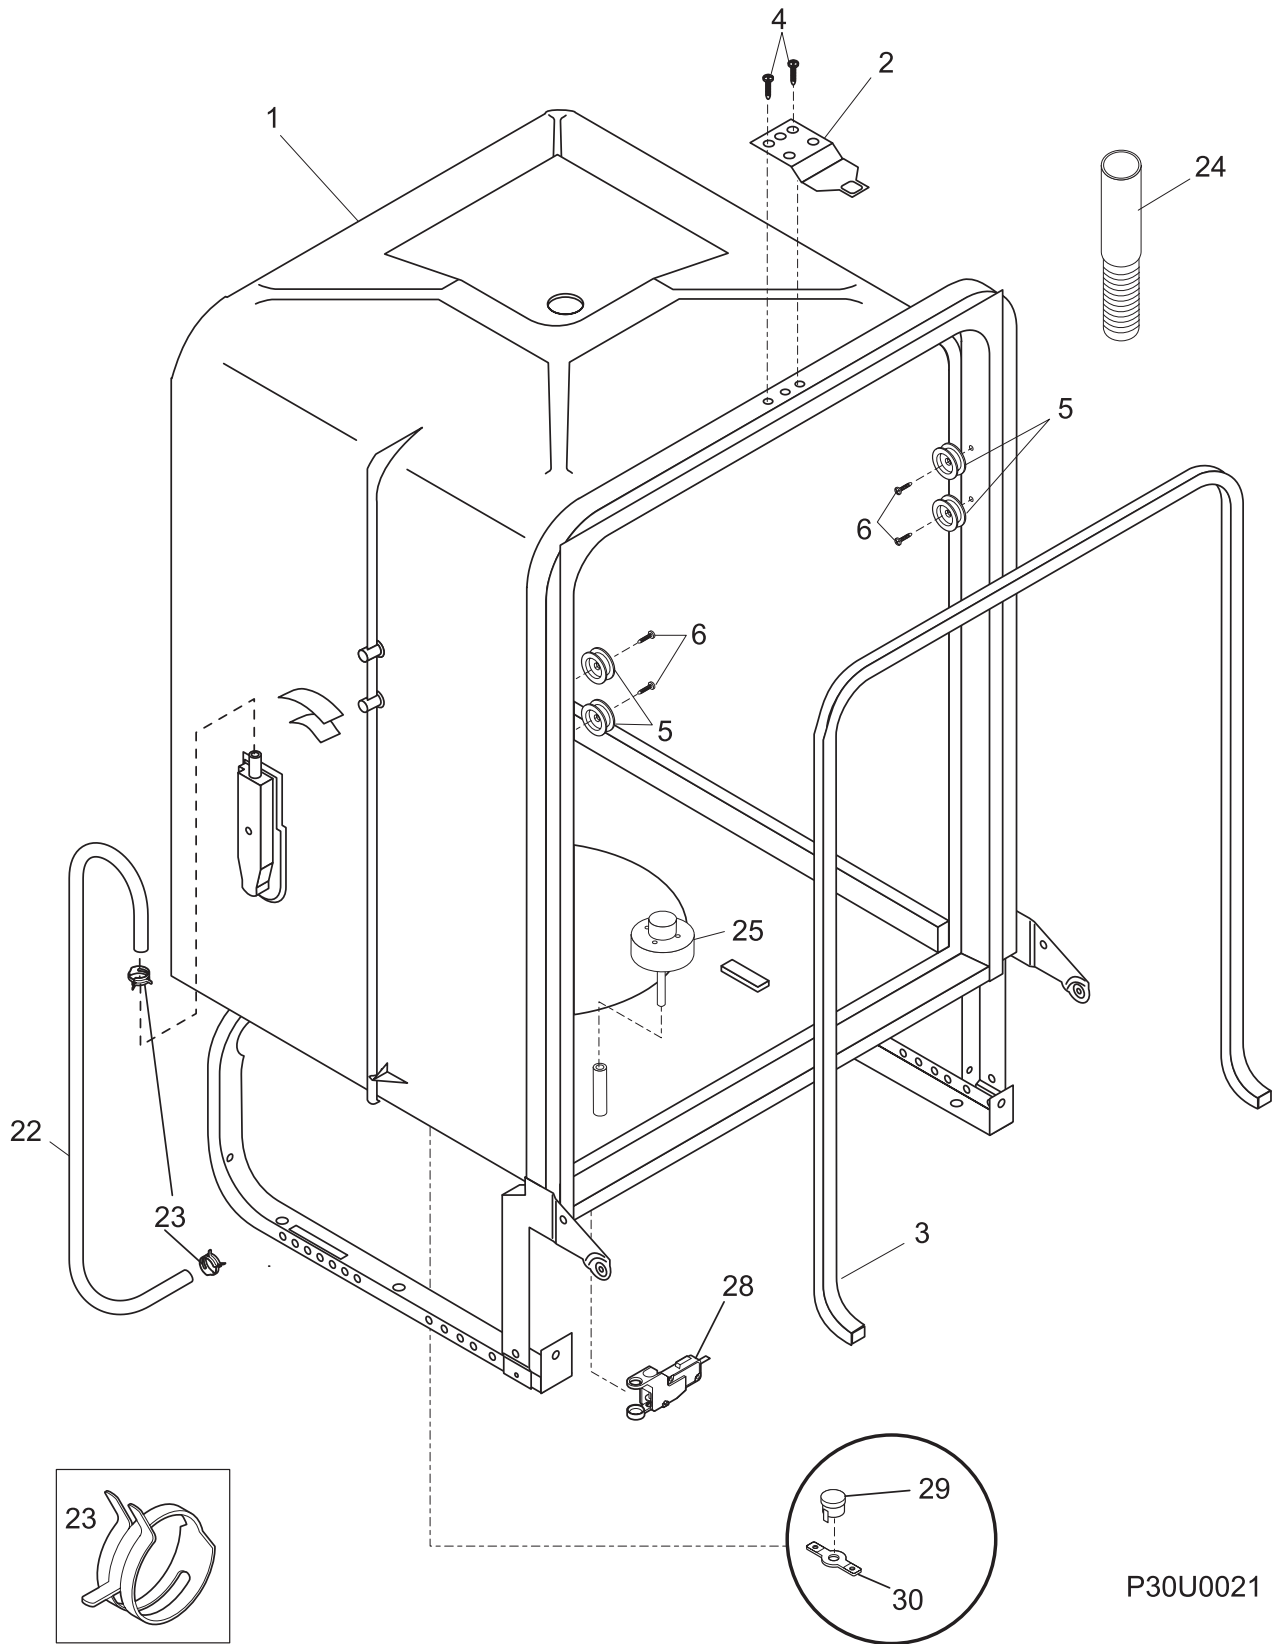

POS. NO	PART NO.		DESCRIPTION
1	154486003	A B - -	Panel, control, black
1	154486004	- - C -	Panel, control, bisque
1	154486001	- - - D	Panel, control, white
2	154483803	A B - -	Insert, control panel, black, 10 pad
2	154483804	- - C -	Insert, control panel, bisque, 10 pad
2	154483801	- - - D	Insert, control panel, white, 10 pad
3	154555004	A B C D	Board, control
3*	154200401	A B C D	Screw, 6-10 x 3/8, pan plask
4	154554601	A B C D	Cover, control
4*	154478901	A B C D	Gasket, cover
8 #	154474601	A B C D	Switch, selector, 10 pad
8A	154486201	A B C D	Shield, tactile switch
20	154423601	A B C D	Vent assy, active dry, w/actuator
20*	154436201	A B C D	Screw, dry duct, (3)
27	154433501	A B C D	Actuator, active dry vent
28	154474401	A B C D	Adapter, vent
*	154546801	A B C D	Wiring Harness, main
*	154540024	A B C D	Energy guide label

TUB

P30U0021

**TUB**

*Model Index:* A GLD2445RF (GLD2445RFB0)  
 B GLD2445RF (GLD2445RFC0)  
 C GLD2445RF (GLD2445RFQ0)  
 D GLD2445RF (GLD2445RFS0)

POS. NO	PART NO.		DESCRIPTION
1 #	154594101	A B C D	Tub assy, w/frame parts
2	154429101	A B C D	Strike, door
3 #	154561002	A B C D	Gasket, tub
4	154200602	A B C D	Screw, 10-16 x 3/8, hex
5	5304456938	A B C D	Roller, tub, grey, (8), w/screw+washer
6	5303943103	A B C D	Screw, w/washer, (8)
22	154446002	A B C D	Tubing, water inlet
23	5303318539	A B C D	Clamp, tubing, (2)
24 #	154525301	A B C D	Hose, drain
25 #	154209702	A B C D	Float, grey
28	154408701	A B C D	Switch Assy, float
29 #	154290204	A B C D	Thermostat, re-settable
30	154241101	A B C D	Retainer, thermostat
30*	154297701	A B C D	Screw, retainer-thermo
*	154447102	A B C D	Insulation, blanket
*	154447301	A B C D	Insulation, tub back
*	154041001	A B C D	Screw, plask #1, 10-10 x 9/16
*	5300807270	A B C D	Screw, (2), countertop mtg.