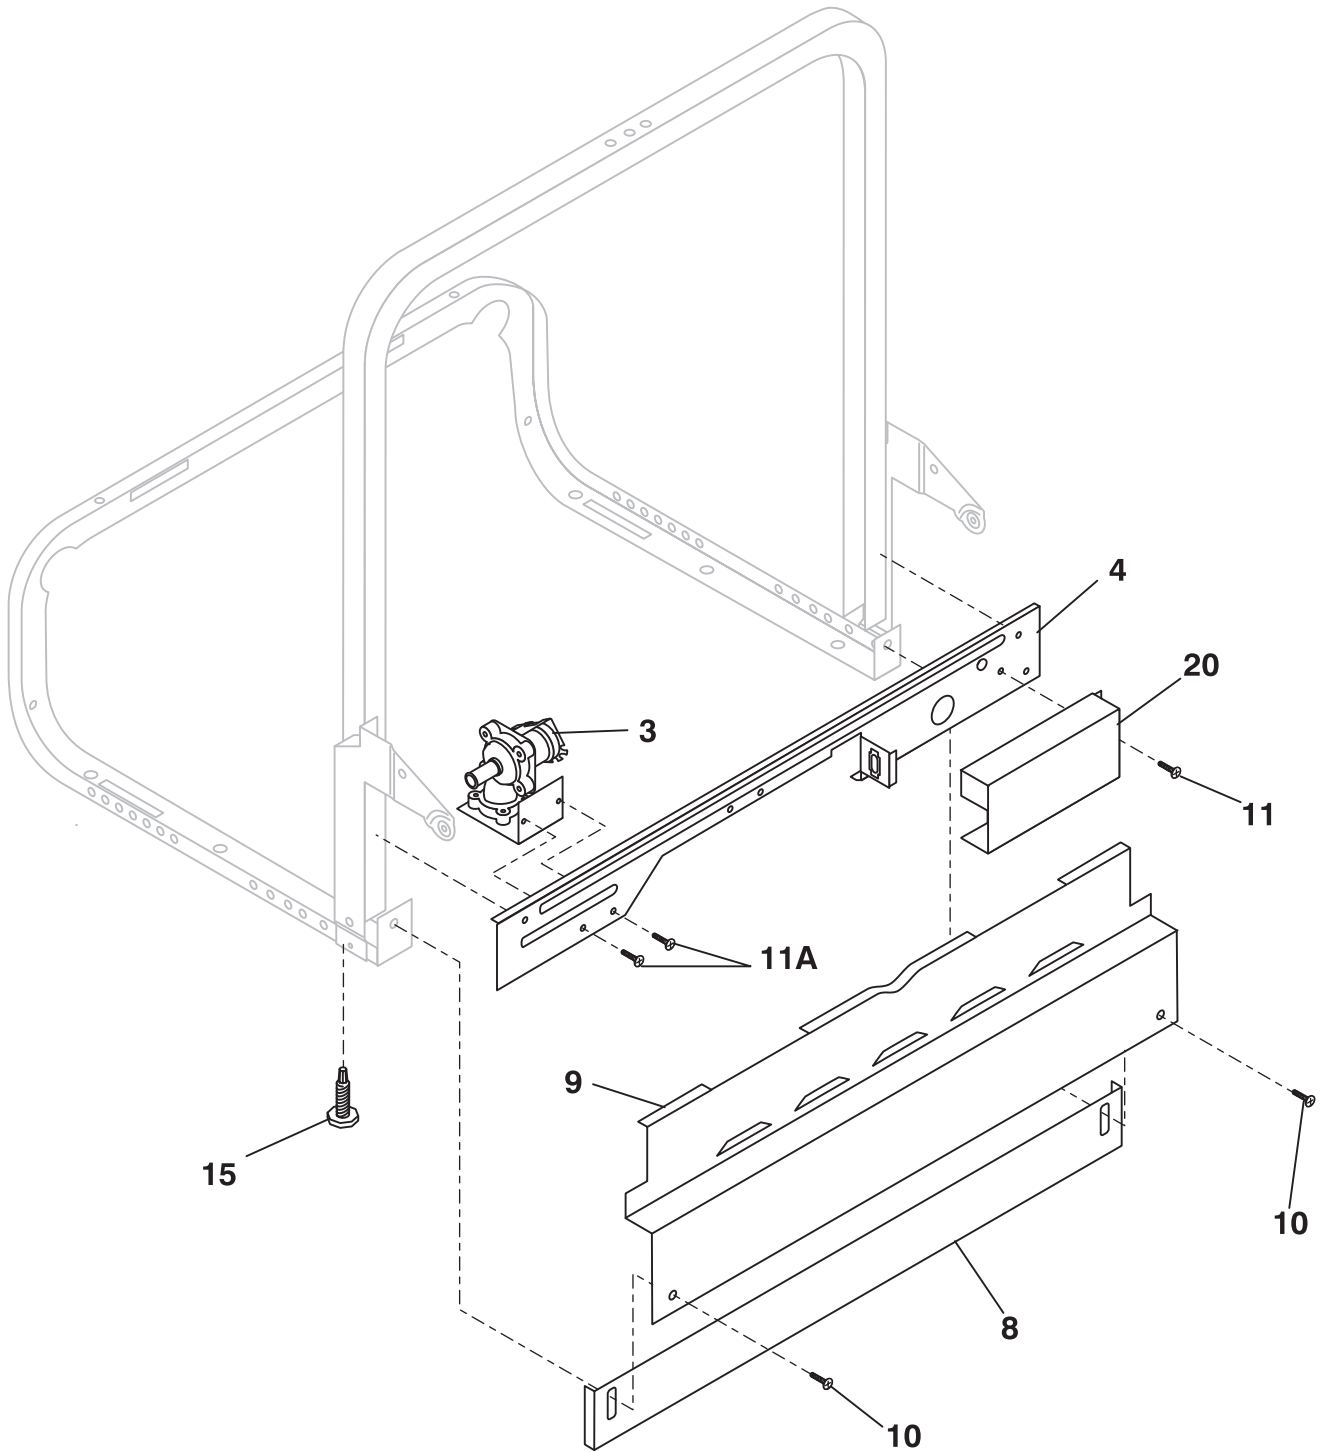

TUB

P30U0023

TUB

Model Index: A GLD4355RF (GLD4355RFS0)
 B GLD4355RF (GLD4355RFB0)

POS. NO	PART NO.		DESCRIPTION
1 #	154643302	A B	Tub assy, w/frame parts, & vent hole
*	154598801	A B	Foam, tub, (2)
2	154544601	A B	Strike, door
3 #	154561001	A B	Gasket, tub
4	154200602	A B	Screw, 10-16 x 3/8, hex
5	154579402	A B	Roller Assy, tub, front, (2)
5A	154581102	A B	Roller Assy, tub, rear, (2)
6	154572801	A B	Screw, tub roller, (8)
9 #	154562802	A B	Vent assy, blower, grey
10	154562902	A B	Bezel, vent, gray
22	154446002	A B	Tubing, water inlet
23	5303318539	A B	Clamp, tubing, (2)
24 #	154525301	A B	Hose, drain
25 #	154209702	A B	Float, grey
28	154408701	A B	Switch Assy, float
29 #	154290204	A B	Thermostat, re-settable
30	154241101	A B	Retainer, thermostat
30*	154297701	A B	Screw, retainer-thermo
*	154544701	A B	Insulation, blanket
*	154580801	A B	Insulation, back
*	154528701	A B	Cabinet Seal Kit
*	154041001	A B	Screw, plask #1, 10-10 x 9/16
*	5300807270	A B	Screw, (2), countertop mtg.

FRAME

P30F0022

FRAME

Model Index: A GLD4355RF (GLD4355RFS0)
 B GLD4355RF (GLD4355RFB0)

POS. NO	PART NO.		DESCRIPTION
3 #	154569201	A B	Valve, water
4	154595801	A B	Brace, front frame
8	154589401	A -	Toeplate, adjustable, white
8	154589403	- B	Toeplate, adjustable, black
8*	154528101	A B	Insulation, toeplate
9	154589501	A -	Kickplate Assy, white
9	154589503	- B	Kickplate Assy, black
10	154371301	A -	Screw, phillips head, white
10	5300808658	- B	Screw, #8A x .375", black
11	154200701	A B	Screw, #10-32 x 3/8
11A	154200601	A B	Screw, #10-16 x 3/8
15	154571101	A B	Leg, leveling, (4)
20	154597001	A B	Cover, junction box
*	154041001	A B	Screw, plask #1, 10-10 x 9/16
*	154409401	A B	Screw, #8-18 x .375