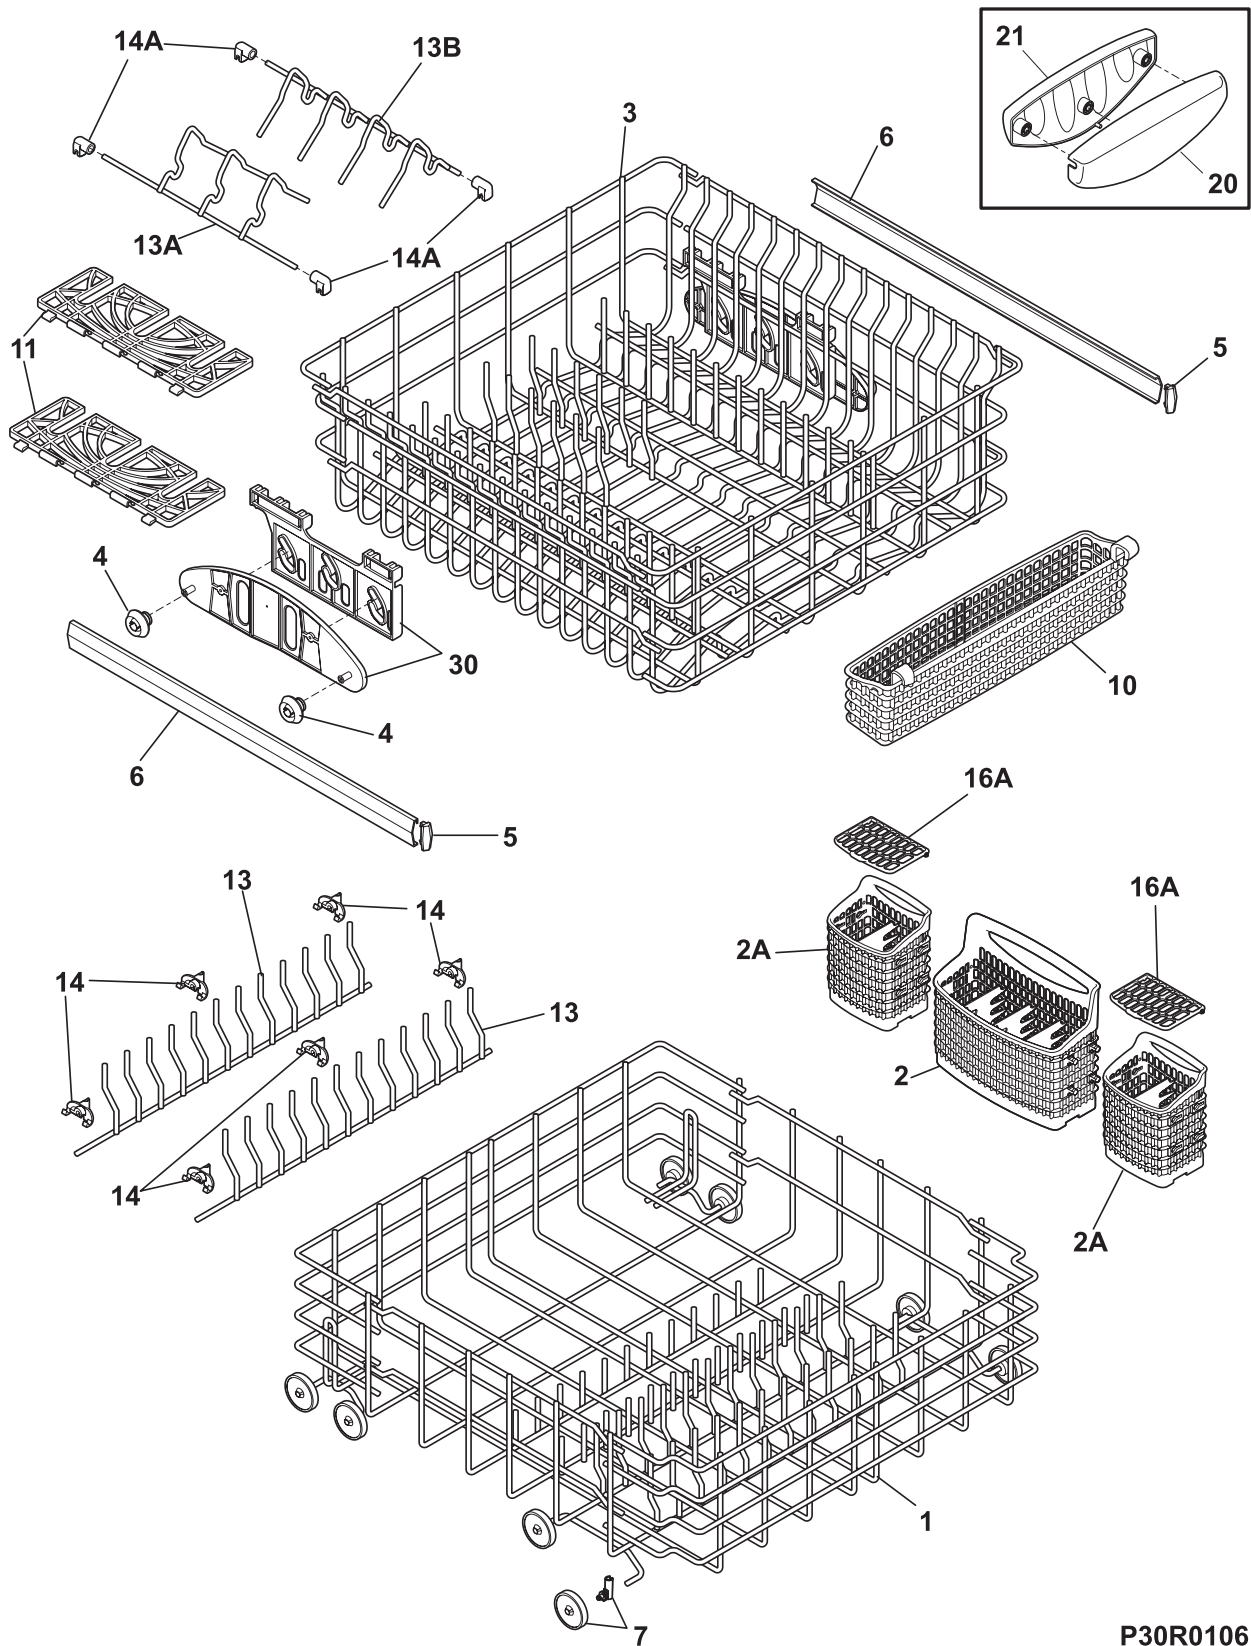

FRAME

P30F0022

FRAME

Model Index: A GLD4355RF (GLD4355RFS0)
 B GLD4355RF (GLD4355RFB0)

POS. NO	PART NO.		DESCRIPTION
3 #	154569201	A B	Valve, water
4	154595801	A B	Brace, front frame
8	154589401	A -	Toeplate, adjustable, white
8	154589403	- B	Toeplate, adjustable, black
8*	154528101	A B	Insulation, toeplate
9	154589501	A -	Kickplate Assy, white
9	154589503	- B	Kickplate Assy, black
10	154371301	A -	Screw, phillips head, white
10	5300808658	- B	Screw, #8A x .375", black
11	154200701	A B	Screw, #10-32 x 3/8
11A	154200601	A B	Screw, #10-16 x 3/8
15	154571101	A B	Leg, leveling, (4)
20	154597001	A B	Cover, junction box
*	154041001	A B	Screw, plask #1, 10-10 x 9/16
*	154409401	A B	Screw, #8-18 x .375

RACKS

P30R0106

RACKS

Model Index: A GLD4355RF (GLD4355RFS0)
 B GLD4355RF (GLD4355RFB0)

POS. NO	PART NO.		DESCRIPTION
1	154432604	A B	Rack assy, lower, grey
2	154424002	A B	Basket, silverware, grey, main
2A	154424102	A B	Basket, silverware, grey, (2), side
3	154494404	A B	Rack assy, upper, grey
4	154572403	A B	Roller, upper rack, (4)
5	5304440996	A B	Cap, slide, grey, (4)
6	154572201	A B	Slide, rack, (2)
7	154174503	A B	Wheel & bracket assy, grey, lower rack, (8)
10	154466902	A B	Basket, utility, grey
11	154436104	A B	Shelf, cup, half width, grey
13	154425503	A B	Fence, fold down, grey, lower rack, (2), full length
13A	154598602	A B	Fence, multi, 3 wire, LH, upper rack
13B	154598402	A B	Fence, multi, 4 wire, RH, upper rack
14	154428402	A B	Bracket, fold down fence, grey, lower rack, (6)
14A	154242002	A B	Bracket, multi fence, white, upper rack, (4)
14A*	154242102	A B	Bushing, multi fence, upper rack, (4)
16A	154424303	A B	Cover, side basket, grey, (2), silverware
20	154530802	A B	Handle, pull, front, upper rack
21	154530902	A B	Handle, pull, grey, rear, upper rack
30	154581802	A B	Bracket, adjustment, upper rack, LH, assembly
30*	154581702	A B	Bracket, adjustment, upper rack8, RH, assembly