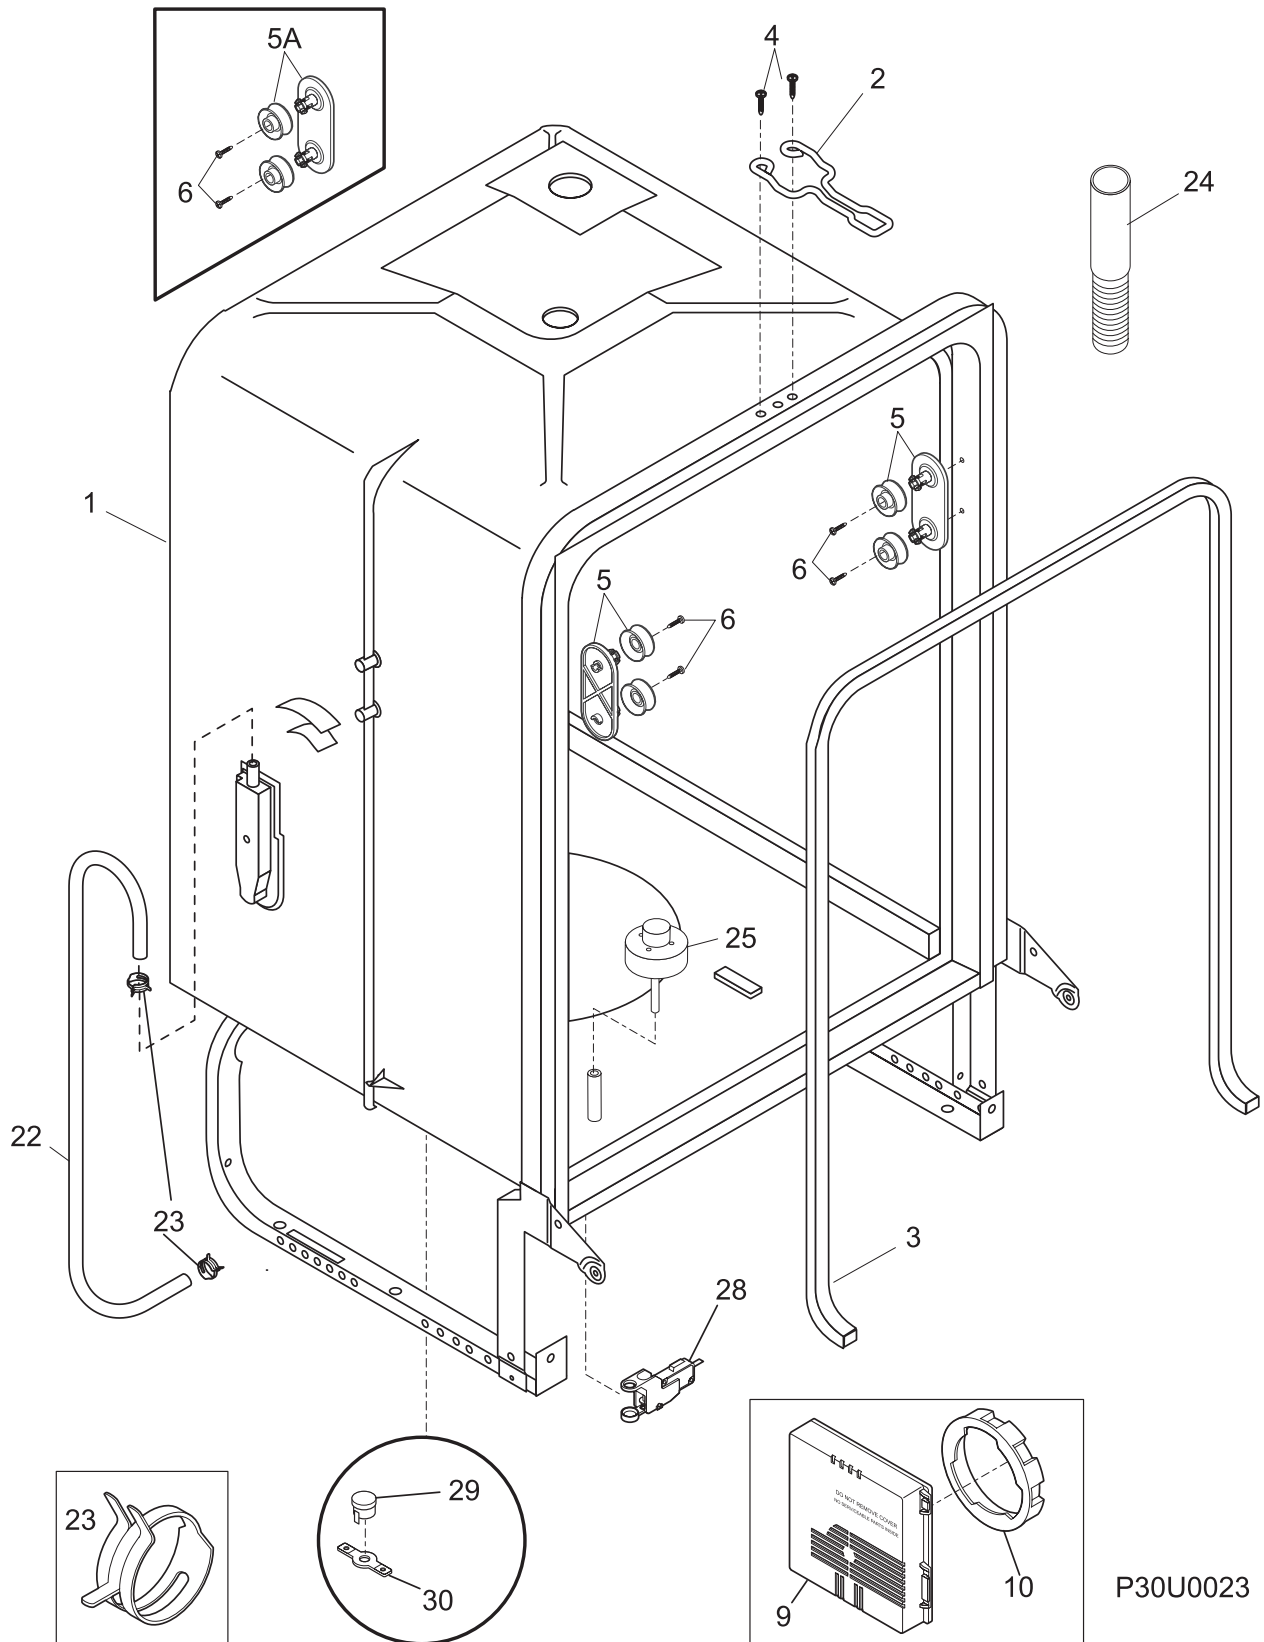

Copyright © 2008 Electrolux Home Products, Inc.
 All rights reserved.

CONTROL PANEL

P30C0157

CONTROL PANEL

Model Index: A GLD4355RF (GLD4355RFS0)
B GLD4355RF (GLD4355RFB0)

POS. NO	PART NO.		DESCRIPTION
1	154639201	A -	Console Panel, assembly, white, w/overlay & foam
1	154639203	- B	Console Panel, assembly, black, w/overlay & foam
3 #	154543602	A B	Board, control
4	154554601	A B	Cover, control
5	154478901	A B	Gasket, cover
8 #	154543401	A B	Board, display
21	154596601	A B	Insualtion, foam, 5.744/.717/.517, outer console
23	154592902	A B	Insulation, foam, 1.5/.9/.09, console RH
* #	154570901	A B	Harness, wiring, main
*	154540031	A B	Energy guide label
*	154200401	A B	Screw, 6-10 x 3/8, pan plask

TUB

P30U0023

TUB

Model Index: A GLD4355RF (GLD4355RFS0)
 B GLD4355RF (GLD4355RFB0)

POS. NO	PART NO.		DESCRIPTION
1 #	154643302	A B	Tub assy, w/frame parts, & vent hole
*	154598801	A B	Foam, tub, (2)
2	154544601	A B	Strike, door
3 #	154561001	A B	Gasket, tub
4	154200602	A B	Screw, 10-16 x 3/8, hex
5	154579402	A B	Roller Assy, tub, front, (2)
5A	154581102	A B	Roller Assy, tub, rear, (2)
6	154572801	A B	Screw, tub roller, (8)
9 #	154562802	A B	Vent assy, blower, grey
10	154562902	A B	Bezel, vent, gray
22	154446002	A B	Tubing, water inlet
23	5303318539	A B	Clamp, tubing, (2)
24 #	154525301	A B	Hose, drain
25 #	154209702	A B	Float, grey
28	154408701	A B	Switch Assy, float
29 #	154290204	A B	Thermostat, re-settable
30	154241101	A B	Retainer, thermostat
30*	154297701	A B	Screw, retainer-thermo
*	154544701	A B	Insulation, blanket
*	154580801	A B	Insulation, back
*	154528701	A B	Cabinet Seal Kit
*	154041001	A B	Screw, plask #1, 10-10 x 9/16
*	5300807270	A B	Screw, (2), countertop mtg.