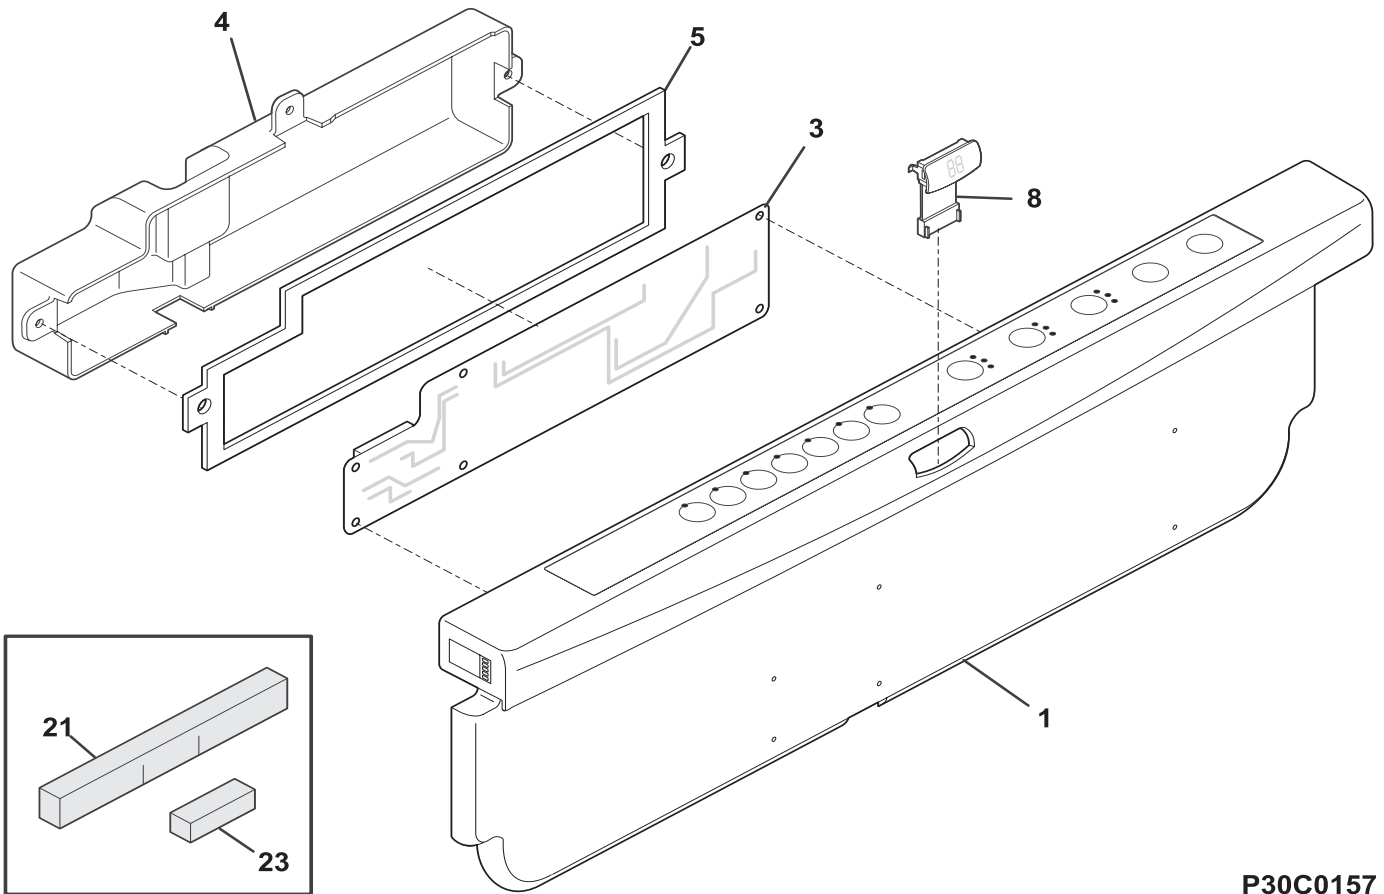

Copyright © 2008 Electrolux Home Products, Inc.
 All rights reserved.

CONTROL PANEL

P30C0157

CONTROL PANEL

Model Index: A GLD4355RF (GLD4355RFS0)
B GLD4355RF (GLD4355RFB0)

POS. NO	PART NO.		DESCRIPTION
1	154639201	A -	Console Panel, assembly, white, w/overlay & foam
1	154639203	- B	Console Panel, assembly, black, w/overlay & foam
3 #	154543602	A B	Board, control
4	154554601	A B	Cover, control
5	154478901	A B	Gasket, cover
8 #	154543401	A B	Board, display
21	154596601	A B	Insualtion, foam, 5.744/.717/.517, outer console
23	154592902	A B	Insulation, foam, 1.5/.9/.09, console RH
* #	154570901	A B	Harness, wiring, main
*	154540031	A B	Energy guide label
*	154200401	A B	Screw, 6-10 x 3/8, pan plask