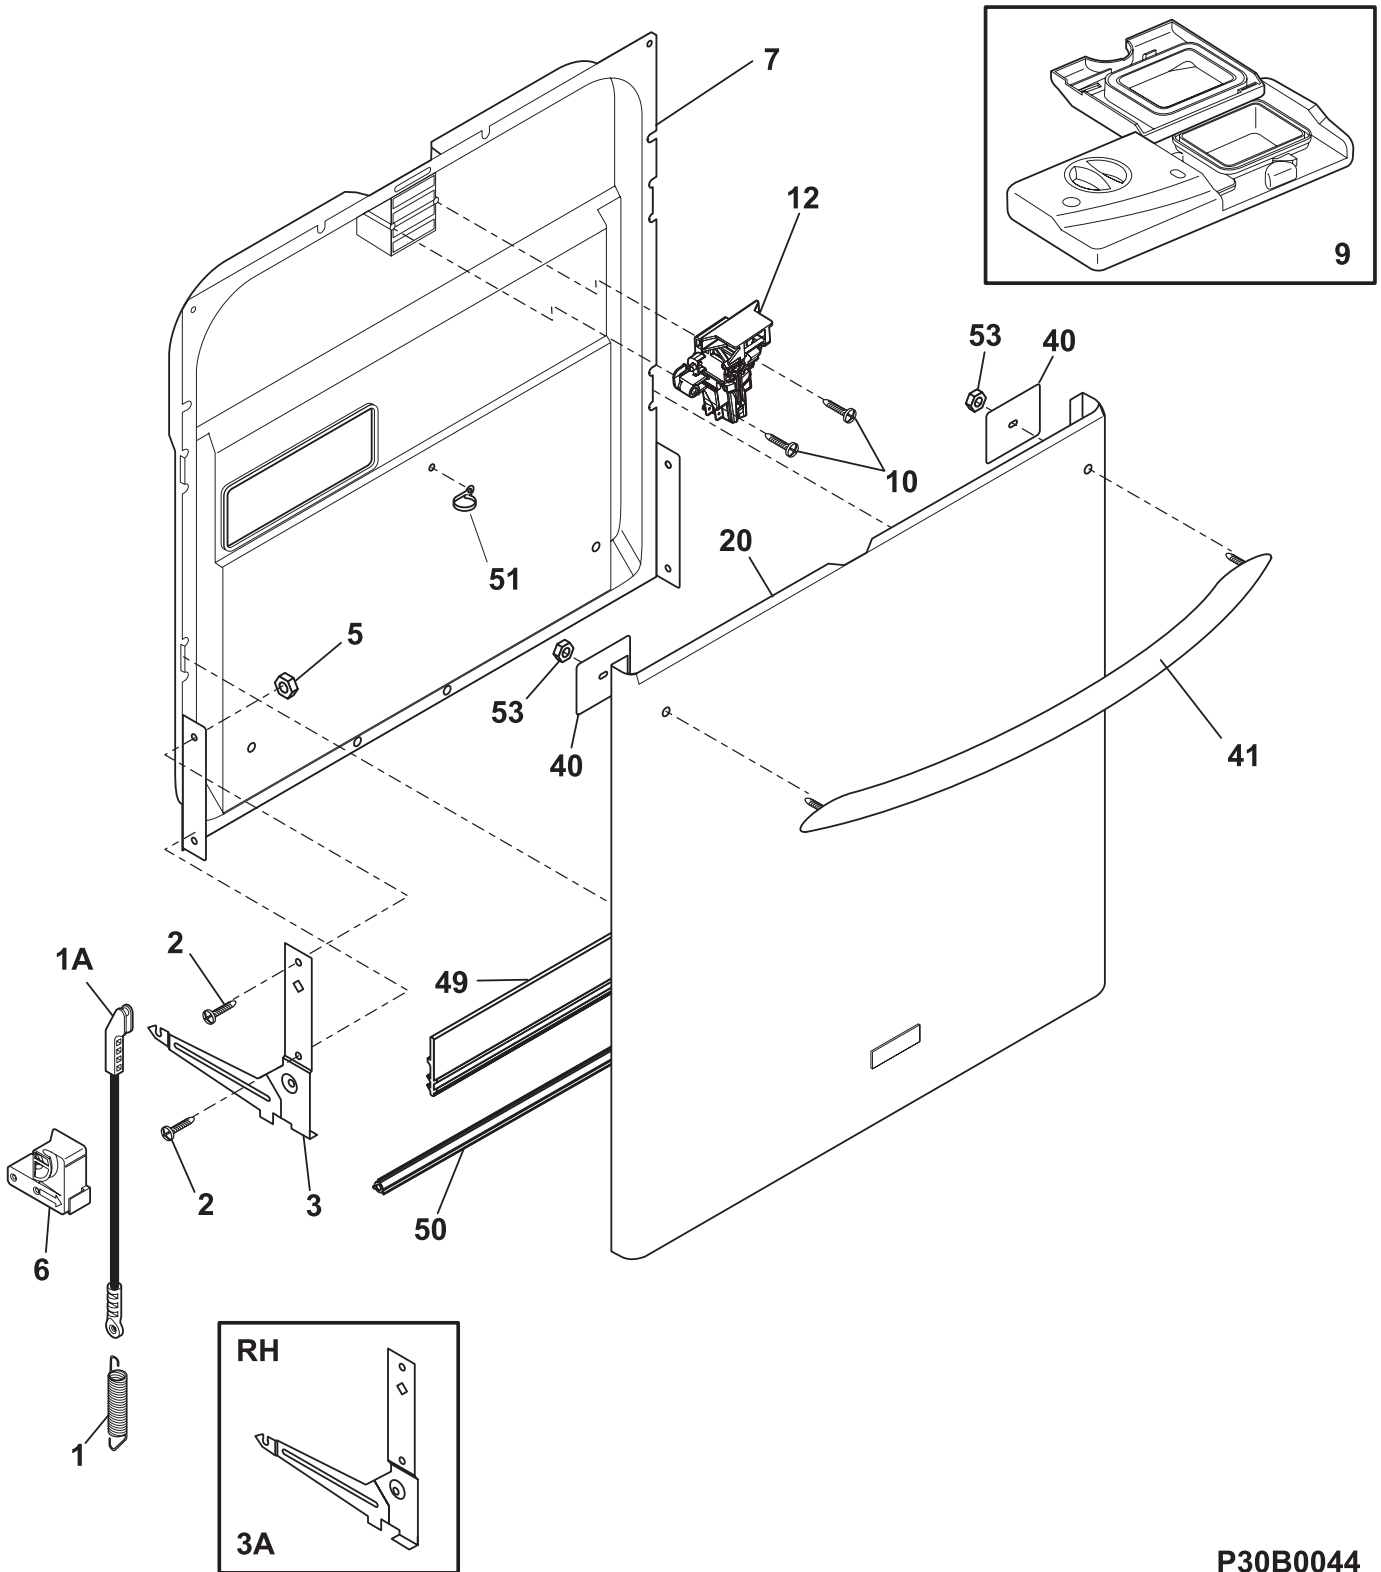

Copyright © 2008 Electrolux Home Products, Inc.
 All rights reserved.

CONTROL PANEL

P30C0157

CONTROL PANEL

Model Index: A GLD4355RF (GLD4355RFS0)
B GLD4355RF (GLD4355RFB0)

POS. NO	PART NO.		DESCRIPTION
1	154639201	A -	Console Panel, assembly, white, w/overlay & foam
1	154639203	- B	Console Panel, assembly, black, w/overlay & foam
3 #	154543602	A B	Board, control
4	154554601	A B	Cover, control
5	154478901	A B	Gasket, cover
8 #	154543401	A B	Board, display
21	154596601	A B	Insualtion, foam, 5.744/.717/.517, outer console
23	154592902	A B	Insulation, foam, 1.5/.9/.09, console RH
* #	154570901	A B	Harness, wiring, main
*	154540031	A B	Energy guide label
*	154200401	A B	Screw, 6-10 x 3/8, pan plask

DOOR

P30B0044

DOOR

Model Index: A GLD4355RF (GLD4355RFS0)
 B GLD4355RF (GLD4355RFB0)

POS. NO	PART NO.		DESCRIPTION
1	154579101	A B	Spring, friction pulley, (2)
1A	154578801	A B	Cable, friction pulley, (2)
2	154093301	A B	Screw, arm assy, (4)
3	154598201	A B	Arm Assy, LH, w/foam
3A	154597701	A B	Arm Assy, RH, w/foam
*	154529101	A B	Pin, arm assy
5	154079601	A B	Nut, arm assy, and handle mtg.
6	154579201	A B	Pulley, friction, LH
6	154579202	A B	Pulley, friction, RH
7	154494304	A B	Liner, door assembly, grey, complete
9	154542104	A B	Dispenser, det/rinse aid, w/read
9*	154294701	A B	Screw, #7 plas .375, (6), disp. assy.
10	154103702	A B	Screw, latch mtg, (2)
12 #	154543901	A B	Latch assy, black
20	154580704	A -	Door Assy, outer, white, w/badge
20	154580703	- B	Door Assy, outer, black, w/badge
20*	5304428306	A B	Screw, door mtg., (2)
40	154585001	A B	Backer, handle mtg, (2)
41	154543701	A -	Towel bar assy, white
41	154543703	- B	Towel bar assy, black
49	154588201	A B	Gasket, door wiper
50	154598501	A B	Support, door hinge, w/foam
51	154320301	A B	Clamp, drip loop, wire
53	154425001	A B	Nut, Keps, (2), handle mtg.
*	154200601	A B	Screw, #10-16 x 3/8
*	154409401	A B	Screw, #8-18 x .375