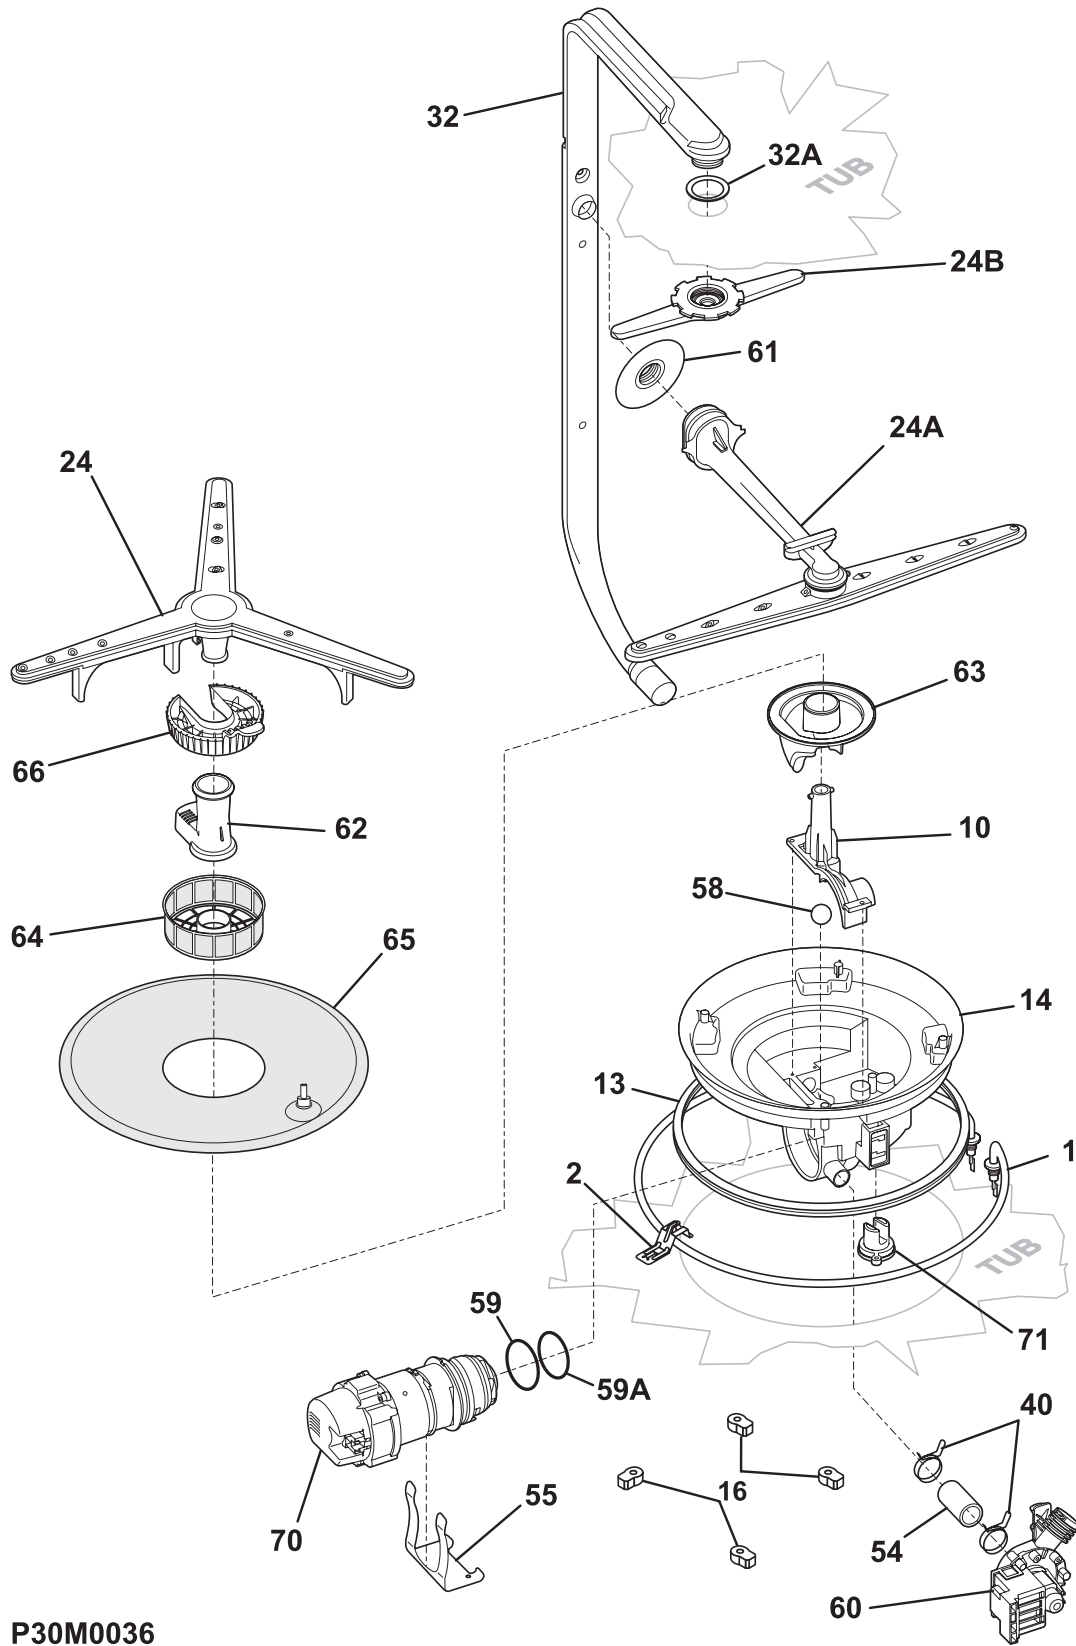

MOTOR & PUMP

MOTOR & PUMP

Model Index: A GLD4355RF (GLD4355RFS0)
B GLD4355RF (GLD4355RFB0)

POS. NO	PART NO.		DESCRIPTION
1 #	154482901	A B	Heater, round
1*	154106201	A B	Nut, heater, (2)
1*	154289801	A B	Shield, heater terminal
2	154465101	A B	Bracket, heater, (2)
10	154245501	A B	Cover, volute
13	154246801	A B	Gasket, sump
14	154461902	A B	Housing, sump
16	154246502	A B	Retainer, sump
24	154467702	A B	Spray arm, grey, lower
24A	154468502	A B	Spray arm, grey, center
24B	154478202	A B	Spray arm, 3rd level, grey
32	154464101	A B	Tube, delivery
32*	154491101	A B	Screw, delivery tube
32A	154406401	A B	Gasket, delivery tube
40	154106801	A B	Clamp, hose, worm/drain
40*	154380601	A B	Clamp, hose, worm/gear
54	154234401	A B	Hose, connector
55	154595901	A B	Bracket, motor
55*	5303316032	A B	Screw, truss ss, 8 .625
58	154246402	A B	Check ball
59	154246901	A B	O-ring, rear
59A	154247001	A B	O-ring, front
60	154491301	A B	Pump, drain
60*	5303318719	A B	Screw, mtg.
61	154463402	A B	Grommet, delivery tube
62	154294102	A B	Support, spray arm, grey, lower
63	154252201	A B	Base, soil director
64	154252302	A B	Filter, soil director, grey
65	154283005	A B	Filter Assy, grey
66	154252702	A B	Trap, glass, grey
70 #	154579701	A B	Motor & Pump Assy, Johnson
71 #	154473901	A B	Sensor, turbidity
71*	154376001	A B	O-ring, turbidity
*	154200601	A B	Screw, #10-16 x 3/8