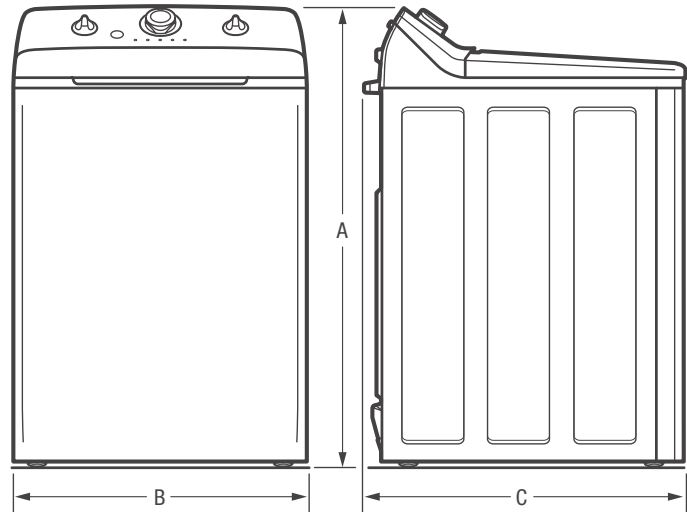

Features	
Washer Type	Top Load
Total Capacity I.E.C. (Cu.Ft.)	3.9
Controls	Ready-Select*
Washer Drum Interior	Stainless Steel
Interior Light	
Vibration Control System	
Framed Glass Window Lid	
Suspension System	Sure-Spin™
Wash System	Agitator
TimeWise® Technology	
Fresh Water Rinse	Yes
WaterFall™ Wash	
Estimated Time Remaining	
Bleach Dispenser	Yes
Fabric Softener Dispenser	Yes
Cycle Status Lights	Yes
Cycle Signal	
Cycle Signal "On/Off"	
Control Lock	
Start/Pause/Cancel Knobs	Yes
Delay Start	
Agitate Speed (Stroke/Min.)	Variable
Spin Speed (Maximum RPM)	850
Sound Package	
Adjustable Leveling Legs	4
Cycles	
Wash Cycles	8
Specialty Cycles	
Options	
Water Temperature Selections	4
Water Levels	Automatic
Spin Speed Selections	
Soil Level Selections	
Energy Saver Option	
Optional Accessories	
Mobile Home Installation Kit	PN# 137067200
Drain Hose Extension Kit	PN# 137098000
Certifications	
ENERGY STAR®	
Specifications	
Power Supply Connection Location	Left Top Rear
Water Inlet Connection Location	Left Rear
Voltage Rating	120V / 60Hz / 15A
Connected Load (kW Rating) @ 120 Volts¹	0.4
Amps @ 120 Volts	8.0
Minimum Circuit Required (Amps)	15
Shipping Weight (Approx.)	118 Lbs.

¹For use on adequately wired 120V, dedicated circuit having 2-wire service with a separate ground wire. Appliance must be grounded for safe operation.

NOTE: For planning purposes only. Always consult local and national electric and plumbing codes. Refer to Product Installation Guide for detailed installation instructions on the web at frigidaire.ca.

Product Dimensions	
A - Height	42-1/2"
B - Width	27"
C - Depth	29"

Accessories information available on the web at frigidaire.ca