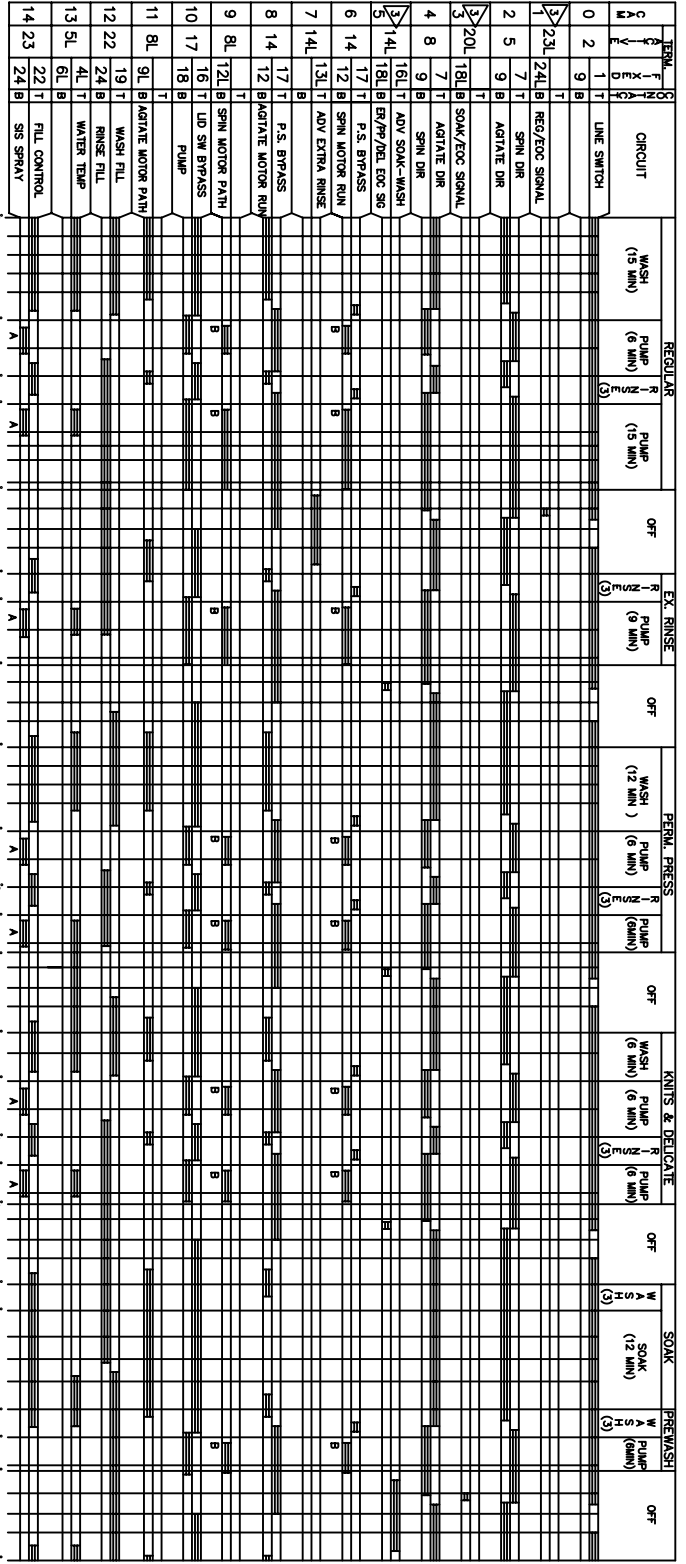

CAUTION: DISCONNECT ELECTRIC CURRENT BEFORE SERVICING

CAUTION: DISCONNECT ELECTRIC CURRENT BEFORE SERVICING

WIRING DIAGRAM PART NO. 134755600

AGIT/SPIN	2-5	2-7	4-7	4-5
N/N	X			
N/S	X			
S/N (OPT)				
S/S	X			
NORMAL	S	S	S	S

WIRING CODES

- ⊙ PLUG IN TIMER TERMINAL
- ⊗ QUICK DISCONNECT TERMINAL
- SCREW TERMINAL
- ⊕ CONNECTION
- + NO CONNECTION
- ⊖ MOTOR SWITCH
- ⊖ SPICE
- ⊖ MOTOR PROTECTOR
- ⊖ CHASSIS (CABINET) GROUND