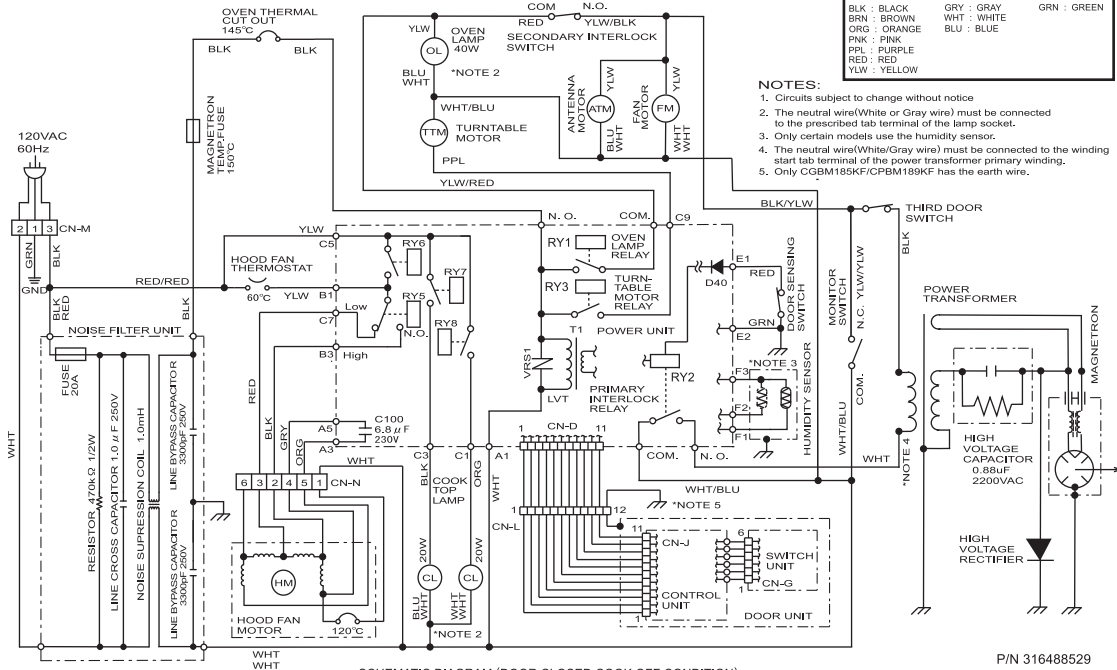

ORM CANADA MODEL 1.8cft.

MODEL: CGBM185KF/CGBM185KW/CGBM185KB/CGBM187KW/CGBM187KB/CPBM189KF

LEAD WIRE COLOR CODE

BLK : BLACK	GRY : GRAY	GRN : GREEN
BRN : BROWN	WHT : WHITE	
ORG : ORANGE	BLU : BLUE	
PNK : PINK		
PPL : PURPLE		
RED : RED		
YLW : YELLOW		

NOTES:

SCHEMATIC DIAGRAM (DOOR CLOSED COOK OFF CONDITION)

P/N 316488529
TMAPCA795WRRZ