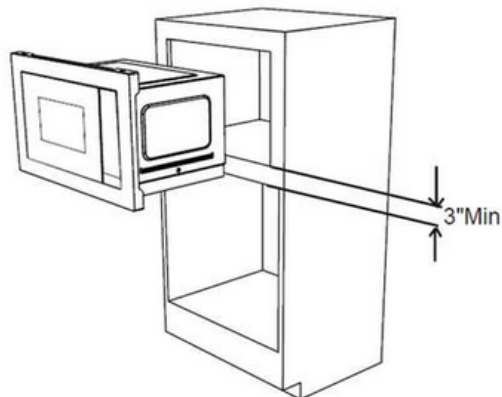

Height 13 5/8"
Width 24 3/8"
Depth 19 5/8"
Microwave Interior Height 11 3/16"
Microwave Interior Width 17 13/16"
Microwave Interior Depth 19 1/8"
Microwave Capacity 2.2 Cu. Ft.

Installation

Power Supply Connection Location Right Center

Safety Certifications and Approvals

UL Listed Yes
cUL Listed Yes

Installation Diagram

CABINET OR WALL CUTOUT

Cutout Dimensions

Height (A)	
Minimum	16 3/4" (42.5 cm)
Maximum	17" (43.2 cm)
Width (B)	
Minimum	24 3/4" (62.9 cm)
Maximum	25" (63.5 cm)
Depth (C)	
Minimum	20" (50.8 cm)

***Trim Kit Required**

Trim Kit Overall Dimensions	
	30"
Height	18" (460.8mm)
Width	30" (759mm)
Depth	1 3/5" (40.9mm)