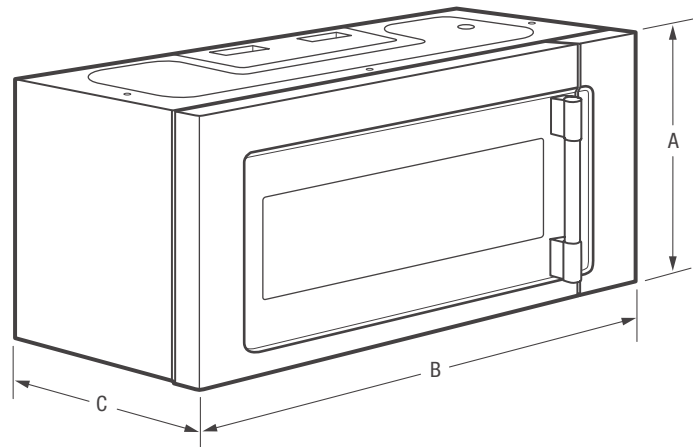

¹For use on adequately wired 120V, dedicated circuit having 2-wire service with a separate ground wire. Appliance must be grounded for safe operation.

NOTE: For planning purposes only. Always consult local and national electric codes. Refer to Product Installation Guide for detailed installation instructions on the web at frigidaire.ca.

Product Dimensions	
A - Height	17-9/16"
B - Width	29-7/8"
C - Depth	16-1/16"

Cutout Dimensions	
Height (Min. from floor to top of unit)	66"
Width (Min.)	30"
Depth (Min.)	12"
Depth (Max.)	17"

Accessories information available on the web at frigidaire.ca