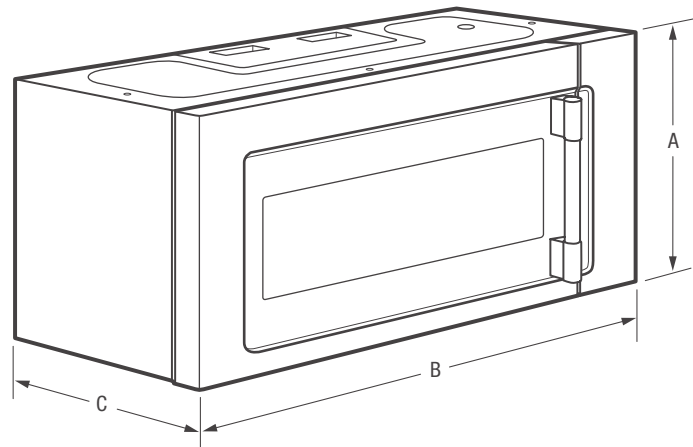

¹For use on adequately wired 120V, dedicated circuit having 2-wire service with a separate ground wire. Appliance must be grounded for safe operation.

NOTE: For planning purposes only. Always consult local and national electric codes. Refer to Product Installation Guide for detailed installation instructions on the web at frigidaire.ca.

Product Dimensions		Cutout Dimensions	
A - Height	17-9/16"	Height (Min. from floor to top of unit)	66"
B - Width	29-7/8"	Width (Min.)	30"
C - Depth	16-1/16"	Depth (Min.)	12"
		Depth (Max.)	17"

Accessories information available on the web at frigidaire.ca