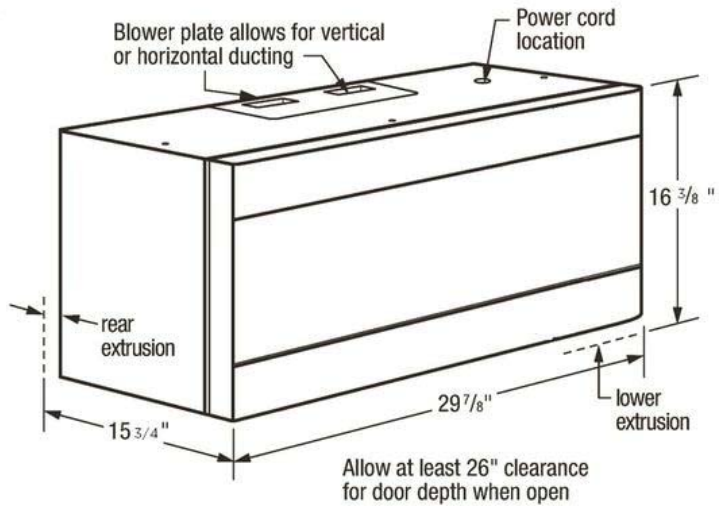

FRIGIDAIRE GALLERY.

FGBM15WCVF

Available Colors : Stainless Steel

Version : 10/19

Over-The-Range Microwave

1.5 Cu. Ft. Over-The-Range Microwave with Convection

Installation Drawing

Locate 120V/60Hz grounded outlet inside upper cabinet

Microwave MUST be mounted to BOTH a top cabinet† AND a wall.*

†When installing beneath smooth, flat cabinets, refer to cabinet template for detailed power cord clearance instructions

*Can NOT be installed in island or peninsula cabinet arrangements

**If cabinet depth (including doors) is deeper than 13", unit MUST be spaced out from rear wall using adequate materials (supporting 150 lbs.) to allow proper top vent air exhaust/intake