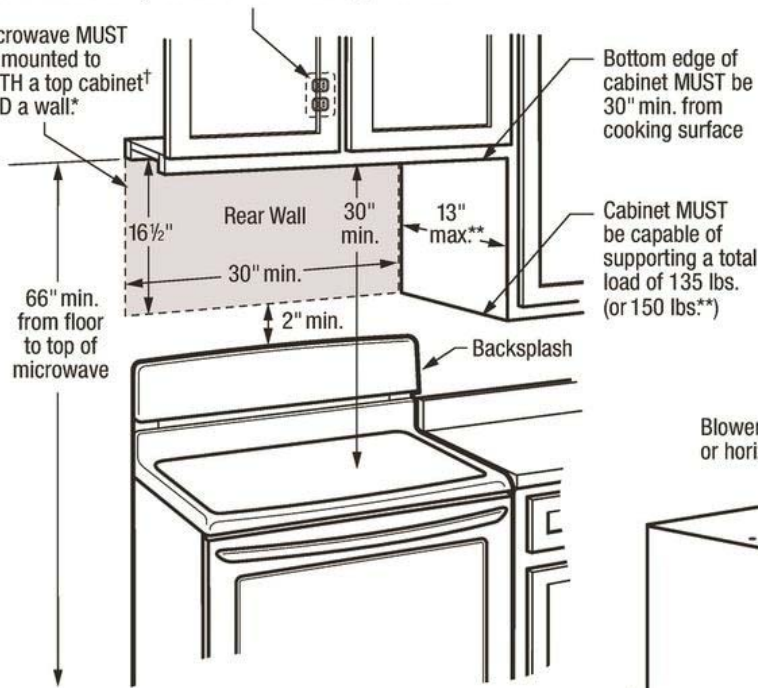

FRIGIDAIRE GALLERY.

FGBM15WCVF

Available Colors : Stainless Steel

Version : 10/19

Over-The-Range Microwave

1.5 Cu. Ft. Over-The-Range Microwave with Convection

Installation Drawing

Locate 120V/60Hz grounded outlet inside upper cabinet

Microwave MUST be mounted to BOTH a top cabinet† AND a wall.*

†When installing beneath smooth, flat cabinets, refer to cabinet template for detailed power cord clearance instructions

*Can NOT be installed in island or peninsula cabinet arrangements

**If cabinet depth (including doors) is deeper than 13", unit MUST be spaced out from rear wall using adequate materials (supporting 150 lbs.) to allow proper top vent air exhaust/intake