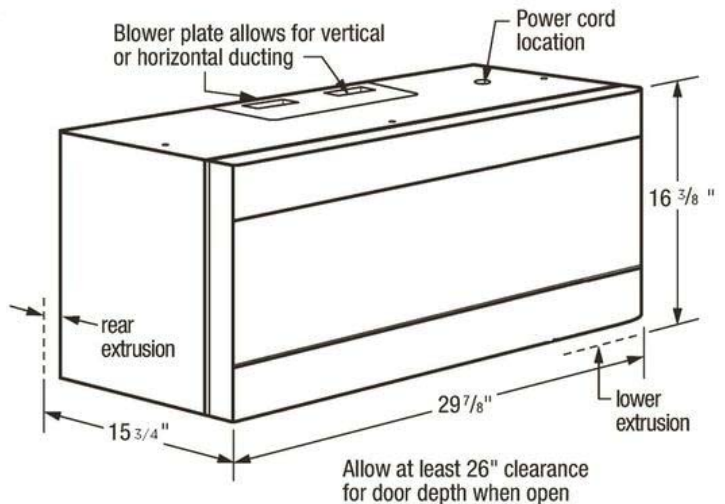

FRIGIDAIRE GALLERY.

FGBM19WNVF
FGBM19WNVD

Available Colors : Stainless Steel, Black Stainless Steel

Version : 10/19

Over-The-Range Microwave

1.9 Cu. Ft. Over-The-Range Microwave

Installation Drawing

Locate 120V/60Hz grounded outlet inside upper cabinet

Microwave MUST be mounted to BOTH a top cabinet† AND a wall.*

†When installing beneath smooth, flat cabinets, refer to cabinet template for detailed power cord clearance instructions

*Can NOT be installed in island or peninsula cabinet arrangements

**If cabinet depth (including doors) is deeper than 13", unit MUST be spaced out from rear wall using adequate materials (supporting 150 lbs.) to allow proper top vent air exhaust/intake