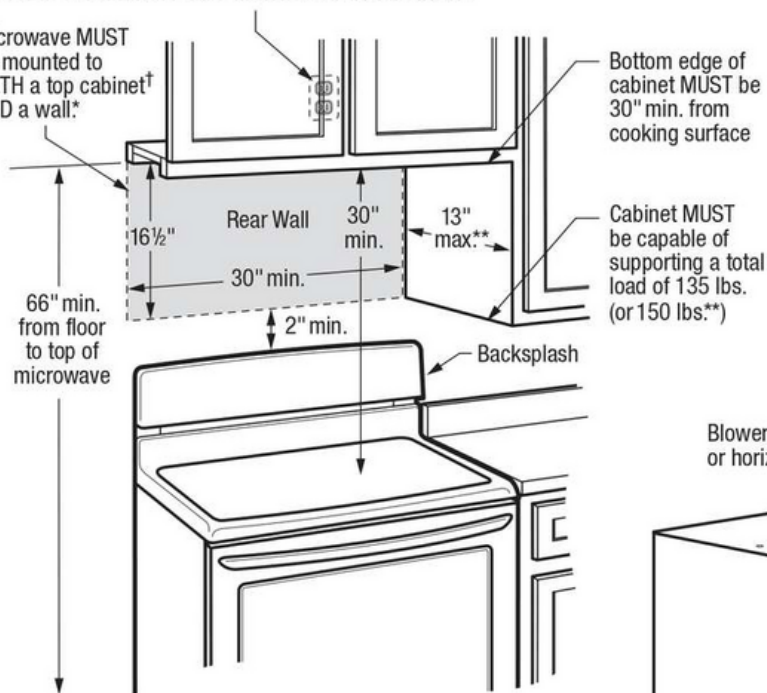

**Certifications et approbations de sécurité**

Classé UL

Oui

Classé cUL

Oui

**Schéma d'installation**

Locate 120V/60Hz grounded outlet inside upper cabinet

Microwave MUST be mounted to BOTH a top cabinet† AND a wall.\*

†When installing beneath smooth, flat cabinets, refer to cabinet template for detailed power cord clearance instructions

\*Can NOT be installed in island or peninsula cabinet arrangements

\*\*If cabinet depth (including doors) is deeper than 13", unit MUST be spaced out from rear wall using adequate materials (supporting 150 lbs.) to allow proper top vent air exhaust/intake