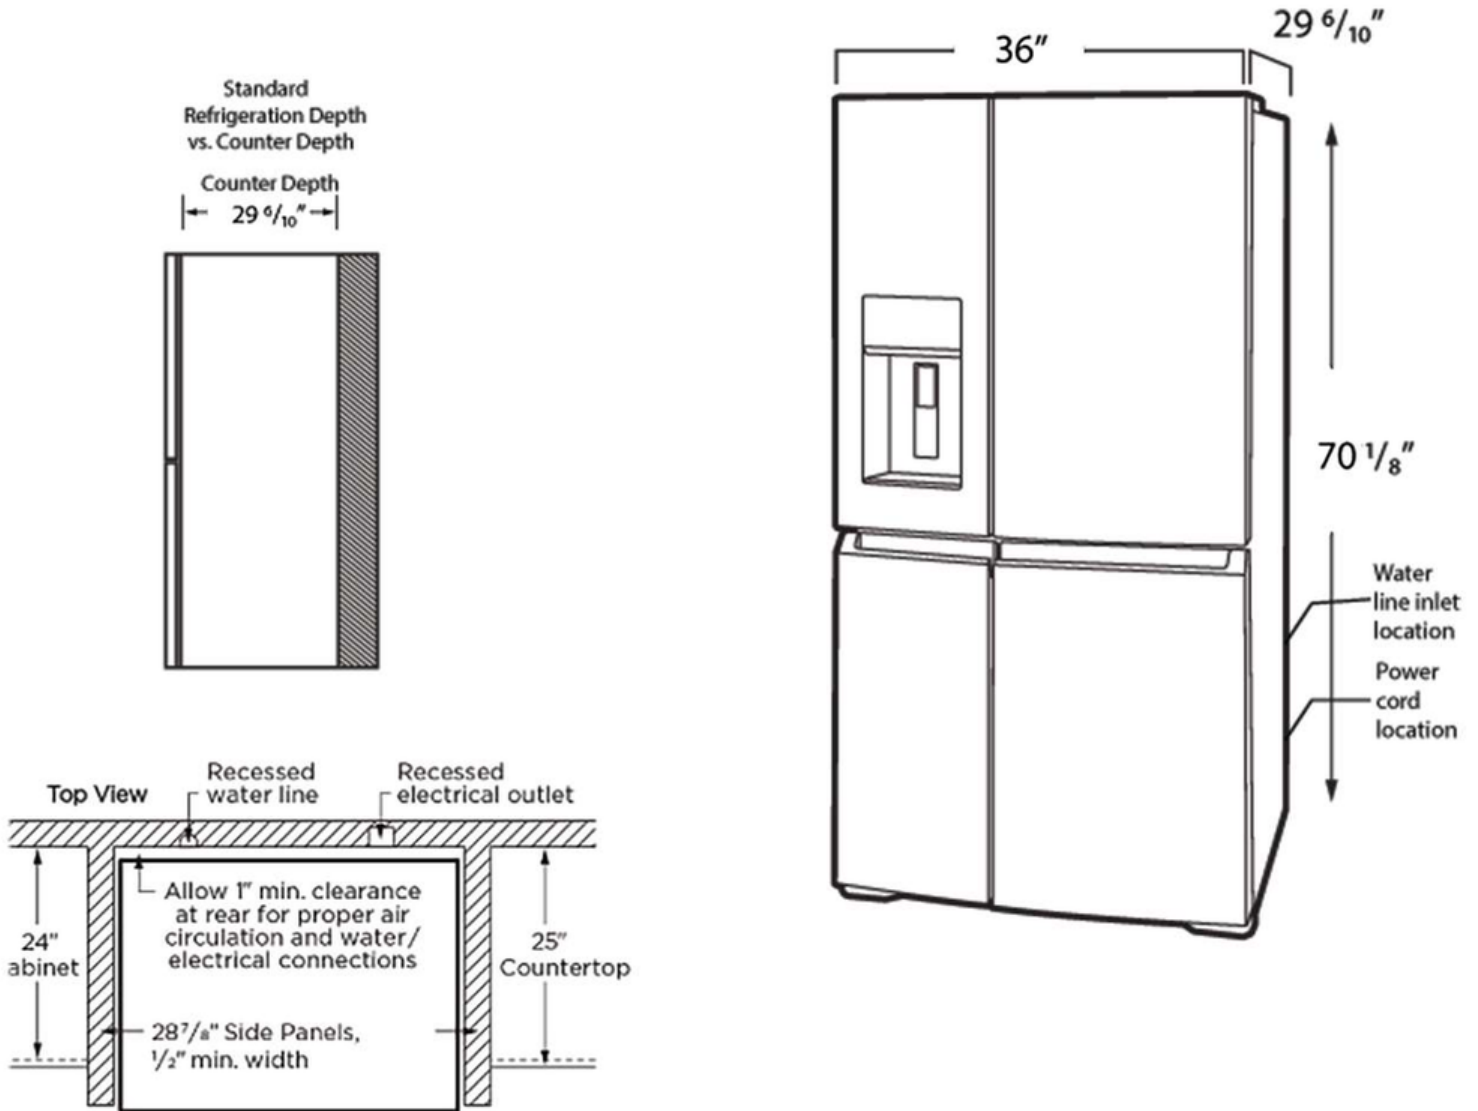

Frigidaire Gallery

21.3 Cu. Ft. Counter-Depth 4-Door Refrigerator

GRQC2255AF

Version : 03/21

Note: For planning purposes only. Always consult local and national electric, gas and plumbing codes.

Refer to Product Installation Guide for detailed installation instructions on the web at frigidaire.com / frigidaire.ca

Specifications subject to change. Accessories information available on the web at frigidaire.com / frigidaire.ca

USA • 10200 David Taylor Drive • Charlotte, NC 28262 • 1-800-FRIGIDAIRE • frigidaire.com

CANADA • 5855 Terry Fox Way • Mississauga, ON L5V 3E4 • 1-800-265-8352 • frigidaire.ca