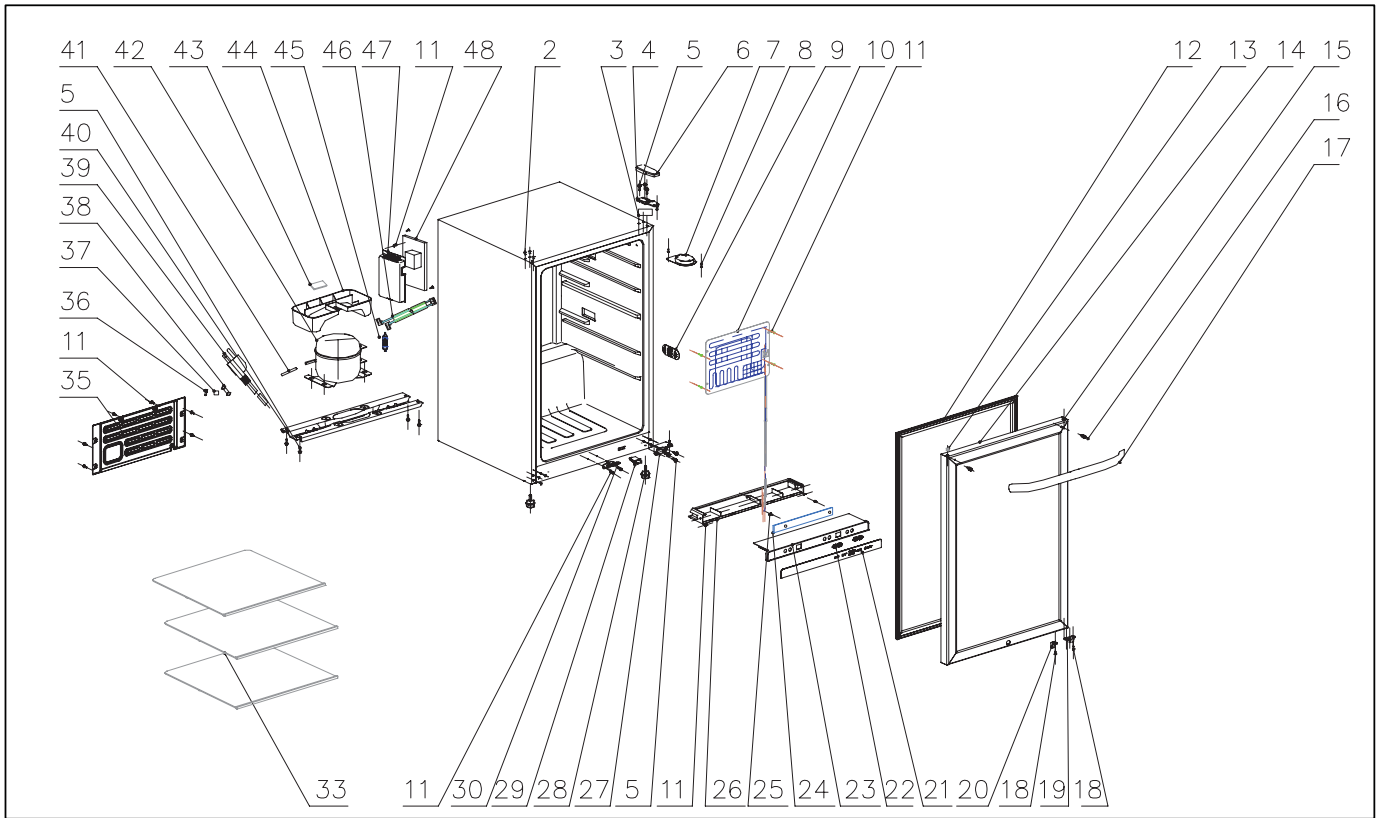

FRIGIDAIRE

Factory Parts Catalog

Product No.	CFBC46F5LS
Series	Frigidaire
Market	Canada
Color	glass/steel
Volts	115
Owner's Guide	242103100

Frigidaire

5855 TERRY FOX WAY
MISSISSAUGA, ONTARIO, CANADA L5V 3E4

Publication No.
5995574075
10/09/10
(EN/SERVICE/KC)
099

BEVERAGE CENTER

Model No.
CFBC46F5L

RECOMMENDED SPARES

RECOMMENDED SPARES

POS. NO	PART NO.	DESCRIPTION
2	5304479779	Plug, hinge hole, cabinet
3	5304479780	Washer, top hinge
4	5304479781	Hinge, top
5	5304480019	Screw, tapping
6	5304479782	Cover, top hinge
7 #	5304479803	Lamp Assembly, LED
8	5304479804	Screw, tapping, stainless steel
9	5304479805	Cover, temp sensor
9* #	5304479971	Thermistor, temp sensor
10 #	5304479829	Evaporator
11	5304479807	Screw, tapping, stainless steel
12 #	5304479808	Gasket, door
13	5304479809	Plug, door hole
14	5304479830	Door Assembly, glass/steel
15	5304479789	Bushing, hinge
16	5304479811	Screw, shoulder, door handle
17	5304479812	Handle Assembly, door
18	5304479813	Screw, tapping, door
19	5304479790	Stop, door
20	5304479791	Bracket, door switch
21	5304479831	Control Panel, console
22	5304479936	Push Button
23	5304479815	Overlay, control board, cover
24 #	5304479832	PC Board, input, display
25	5304479817	Screw, tapping
26	5304479818	Base, display board
27	5304479792	Hinge, bottom
28	5304479819	Foot, leveling screw, cabinet
29 #	5304479794	Switch, lamp/light
30	5304479795	Latch, door
33	5304479833	Shelf, glass
35	5304479822	Cover, access, rear
36	5304480022	Screw, tapping
37	5304479823	Clamp, strain relief, power cord
38	5304479838	Sleeve, power cord
39 #	5304479824	Power Cord, electric
40	5304479825	Base, compressor
41 #	5304479826	Tube, adapter
42 #	5304479827	Compressor
43	5304479828	Pad, thermal mastic
44	5304479799	Tray, drip pan
45 #	218944002	Drier-filter, R134a System
46 #	5304479834	Wiring Harness, electrical
47	5304479835	Cover, control box
48 #	5304479837	PC Board, power/main

WIRING DIAGRAM