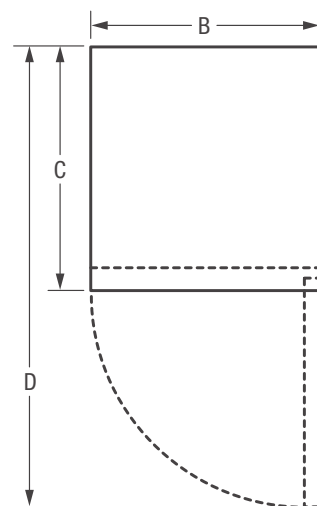

Features	
Cubic Feet (Cu.Ft.)	4.6
Bottle/Can Capacity	138 12 oz. Cans
Exterior	
Door Color	Stainless Steel
Cabinet Color	Black
Window Type	Tinted
Door Handle	Top Front-Mounted
Reversible Door	Yes
Adjustable Leveling Legs	Yes
Interior	
Control Type	Electronic
Display	F° or C° LED
Lighting	Exhibit
Manual Control Lighting	Yes
Condenser	Static
High-Temperature Acoustic Alarm	Yes
Illumination System	LED
Power-On/Off Control	Yes
Temperature Zones	1
Temperature Range	33°F to 50°F
Shelves	3 Spacewise® Adjustable Glass
Cabinet Liner	Black
Specifications	
Power Supply Connection Location	Lower RH Rear Corner
Voltage Rating	120V / 60Hz / 15A
Minimum Circuit Required (Amps)	15
Shipping Weight (Approx.)	101 Lbs.
Installation Type	Freestanding

NOTE: For planning purposes only. Always consult local and national electric and plumbing codes. Refer to Product Installation Guide for detailed installation instructions on the web at frigidaire.com.

Product Dimensions	
A - Height	34"
B - Width	21-1/2"
C - Depth (Incl. Door / Incl. Handle)	22-3/8" / 24-1/2"
D - Depth with Door Open 90°	43"

Accessories information available on the web at frigidaire.com