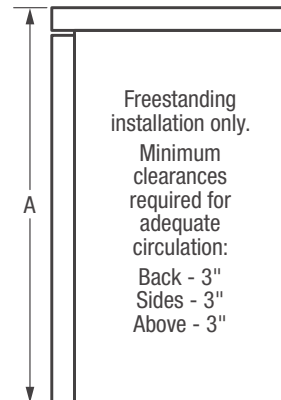

Beverage Center

FFBC4622QS

4.6 Cu. Ft.

Product Dimensions

Height	34"
Width	21-1/2"
Depth (Incl. Door/Incl. Handle)	22-3/8" / 24-1/2"
Depth with Door Opened 90°	43"

More Easy-To-Use Features

Lock with Pop-Out Key

138 - 12 oz. Can Storage

Holds up to 138 - 12 oz. cans for maximum storage of your favorite beverages.

Reversible Door Swing Option

Door can be installed to open left or right based on your needs.

Stainless Steel Door with Tinted Window

High-quality look to complement your room and beverage collection.

Features	
Cubic Feet (Cu.Ft.)	4.6
Bottle/Can Capacity	138 12 oz. Cans
Exterior	
Door Color	Stainless Steel
Cabinet Color	Black
Window Type	Tinted
Door Handle	Top Front-Mounted
Reversible Door	Yes
Adjustable Leveling Legs	Yes
Interior	
Control Type	Electronic
Display	F° or C° LED
Lighting	Exhibit
Manual Control Lighting	Yes
Condenser	Static
High-Temperature Acoustic Alarm	Yes
Illumination System	LED
Power-On/Off Control	Yes
Temperature Zones	1
Temperature Range	33°F to 50°F
Shelves	3 Spacewise® Adjustable Glass
Cabinet Liner	Black
Specifications	
Power Supply Connection Location	Lower RH Rear Corner
Voltage Rating	120V / 60Hz / 15A
Minimum Circuit Required (Amps)	15
Shipping Weight (Approx.)	101 Lbs.
Installation Type	Freestanding

Product Dimensions	
A - Height	34"
B - Width	21-1/2"
C - Depth (Incl. Door / Incl. Handle)	22-3/8" / 24-1/2"
D - Depth with Door Open 90°	43"

Accessories information available on the web at frigidaire.com