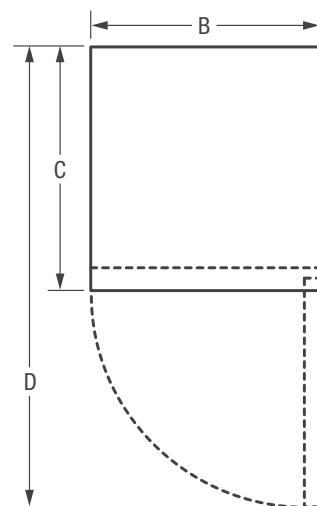

Beverage Centre

FFBC46C2QS

4.6 Cu. Ft.

Product Dimensions

Height	34"
Width	21-1/2"
Depth (Incl. Door/Incl. Handle)	22-3/8" / 24-1/2"
Depth with Door Opened 90°	43"

More Easy-To-Use Features

Lock with Pop-Out Key

138 - 12 oz. Can Storage

Holds up to 138 - 12 oz. cans for maximum storage of your favourite beverages.

Reversible Door Swing Option

Door can be installed to open left or right based on your needs.

Stainless Steel Door with Tinted Window

High-quality look to complement your room and beverage collection.

Features	
Cubic Feet (Cu.Ft.)	4.6
Bottle/Can Capacity	138 12 oz. Cans
Exterior	
Door Colour	Stainless Steel
Cabinet Colour	Black
Window Type	Tinted
Door Handle	Top Front-Mounted
Reversible Door	Yes
Adjustable Leveling Legs	Yes
Interior	
Control Type	Electronic
Display	F° or C° LED
Lighting	Exhibit
Manual Control Lighting	Yes
Condenser	Static
High-Temperature Acoustic Alarm	Yes
Illumination System	LED
Power-On/Off Control	Yes
Temperature Zones	1
Temperature Range	33°F to 50°F
Shelves	3 Spacewise® Adjustable Glass
Cabinet Liner	Black
Specifications	
Power Supply Connection Location	Lower RH Rear Corner
Voltage Rating	120V / 60Hz / 15A
Minimum Circuit Required (Amps)	15
Shipping Weight (Approx.)	101 Lbs.
Installation Type	Freestanding

Product Dimensions	
A - Height	34"
B - Width	21-1/2"
C - Depth (Incl. Door / Incl. Handle)	22-3/8" / 24-1/2"
D - Depth with Door Open 90°	43"

Accessories information available on the web at frigidaire.ca