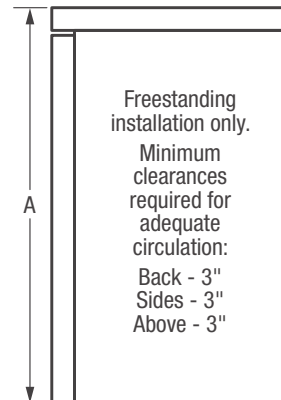

Beverage Centre

FFBC46C2QS

4.6 Cu. Ft.

Product Dimensions

Height	34"
Width	21-1/2"
Depth (Incl. Door/Incl. Handle)	22-3/8" / 24-1/2"
Depth with Door Opened 90°	43"

More Easy-To-Use Features

Lock with Pop-Out Key

138 - 12 oz. Can Storage

Holds up to 138 - 12 oz. cans for maximum storage of your favourite beverages.

Reversible Door Swing Option

Door can be installed to open left or right based on your needs.

Stainless Steel Door with Tinted Window

High-quality look to complement your room and beverage collection.

Features	
Cubic Feet (Cu.Ft.)	4.6
Bottle/Can Capacity	138 12 oz. Cans
Exterior	
Door Colour	Stainless Steel
Cabinet Colour	Black
Window Type	Tinted
Door Handle	Top Front-Mounted
Reversible Door	Yes
Adjustable Leveling Legs	Yes
Interior	
Control Type	Electronic
Display	F° or C° LED
Lighting	Exhibit
Manual Control Lighting	Yes
Condenser	Static
High-Temperature Acoustic Alarm	Yes
Illumination System	LED
Power-On/Off Control	Yes
Temperature Zones	1
Temperature Range	33°F to 50°F
Shelves	3 Spacewise® Adjustable Glass
Cabinet Liner	Black
Specifications	
Power Supply Connection Location	Lower RH Rear Corner
Voltage Rating	120V / 60Hz / 15A
Minimum Circuit Required (Amps)	15
Shipping Weight (Approx.)	101 Lbs.
Installation Type	Freestanding

Product Dimensions	
A - Height	34"
B - Width	21-1/2"
C - Depth (Incl. Door / Incl. Handle)	22-3/8" / 24-1/2"
D - Depth with Door Open 90°	43"

Accessories information available on the web at frigidaire.ca