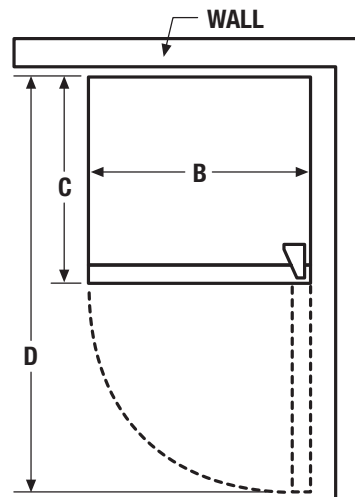

Easy-to-access freezer includes a shelf and door rack.

Store-More™ Clear Crisper Drawers

Keep your fruits and vegetables fresh in our crisper drawers.

SpaceWise™ Adjustable Glass Shelves

Easily adjust shelves up and down to create more space for taller items.

Store-More™ Door Bins

Door bins provide ample storage.

Features	
Cubic Feet (Cu.Ft.)	9.9
Exterior	
Door Color	Color-Coordinated
Cabinet Color	Color-Coordinated
Door Handle	Integrated
Door Stops	Yes
Reversible Door	Yes (V Model Only)
Interior	
Lighting	Bright
Refrigerator Shelves	2 Spacewise™ Adjustable Glass
StoreMore™ Crisper Drawers	2 Clear
Door Bins	2 Half-Width Clear
Door Racks	1 Full-Width Clear
Tall Bottle Retainers	1
Can Rack	6-Can Capacity
Freezer Racks	2 Full-Width Clear
Freezer Shelves	1 SpaceWise™ Adjustable Wire
Cabinet Liner	White
Certifications	
ENERGY STAR®	
Specifications	
Total Capacity (Cu.Ft.)	9.9
Refrigerator Capacity (Cu.Ft.)	7.4
Freezer Capacity (Cu.Ft.)	2.5
Power Supply Connection Location	Right Bottom Rear
Voltage Rating	120V / 60Hz / 15 or 20A
Minimum Circuit Required (Amps)	15
Shipping Weight (Approx.)	137 Lbs.
Installation Type	Freestanding

Product Dimensions	
A - Height	59-7/8"
B - Width	23-5/8"
C - Depth (Incl. Door)	26"
D - Depth with Door Open 90°	47"

Accessories information available on the web at frigidaire.com