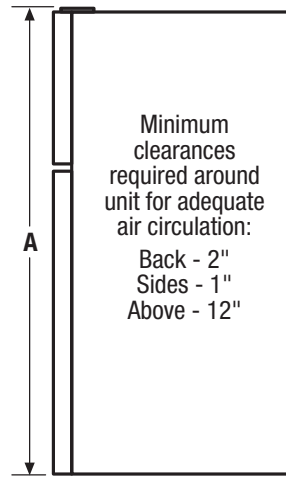

Apartment Refrigerators

FFPT10F0K M/W/V¹/B

10 Cu. Ft. Top Mount

Product Dimensions

A - Height	59-7/8"
B - Width	23-5/8"
C - Depth (Including Door)	26"
D - Depth with Door Opened 90°	47"

More Easy-To-Use Features

Store-More™ Door Bins

Door bins provide ample storage.

Features	
Cubic Feet (Cu.Ft.)	9.9
Exterior	
Door Color	Color-Coordinated
Cabinet Color	Color-Coordinated
Door Handle	Integrated
Door Stops	Yes
Reversible Door	Yes (V Model Only)
Interior	
Lighting	Bright
Refrigerator Shelves	2 Spacewise™ Adjustable Glass
StoreMore™ Crisper Drawers	2 Clear
Door Bins	2 Half-Width Clear
Door Racks	1 Full-Width Clear
Tall Bottle Retainers	1
Can Rack	6-Can Capacity
Freezer Racks	2 Full-Width Clear
Freezer Shelves	1 SpaceWise™ Adjustable Wire
Cabinet Liner	White
Certifications	
ENERGY STAR®	
Specifications	
Total Capacity (Cu.Ft.)	9.9
Refrigerator Capacity (Cu.Ft.)	7.4
Freezer Capacity (Cu.Ft.)	2.5
Power Supply Connection Location	Right Bottom Rear
Voltage Rating	120V / 60Hz / 15 or 20A
Minimum Circuit Required (Amps)	15
Shipping Weight (Approx.)	137 Lbs.
Installation Type	Freestanding

Product Dimensions	
A - Height	59-7/8"
B - Width	23-5/8"
C - Depth (Incl. Door)	26"
D - Depth with Door Open 90°	47"

Accessories information available on the web at frigidaire.com